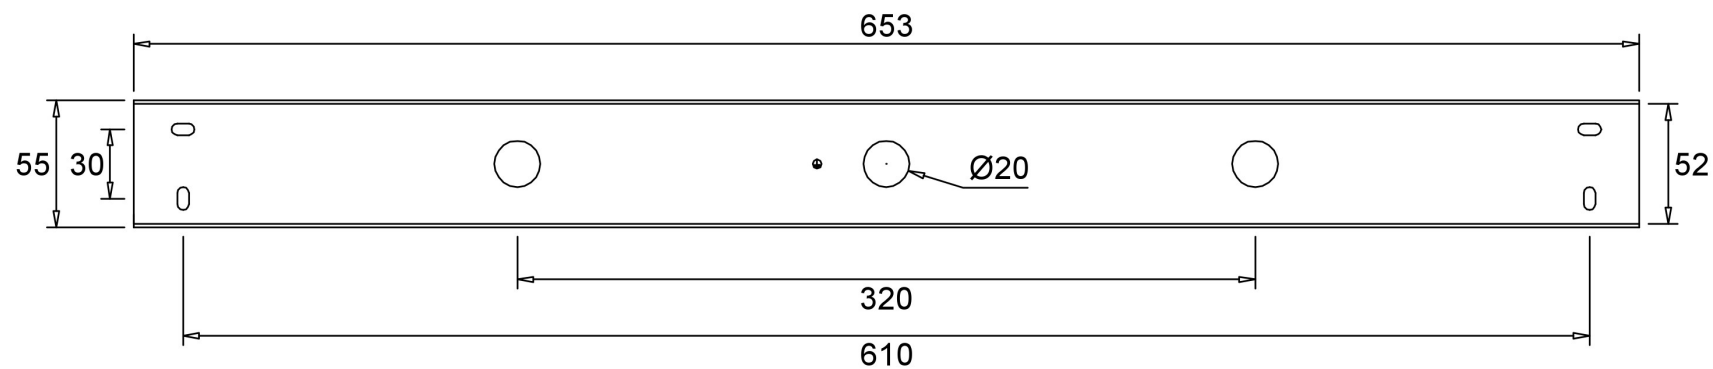

# ARSINOE

**DAVIDTS LIGHTING sprl**

Chaussée de Waterloo, 848-856 - B-1180 Brussels - Belgium

T +32.2.375.76.46 - F +32.2.375.82.65

info@davidts.com - www.davidts.com