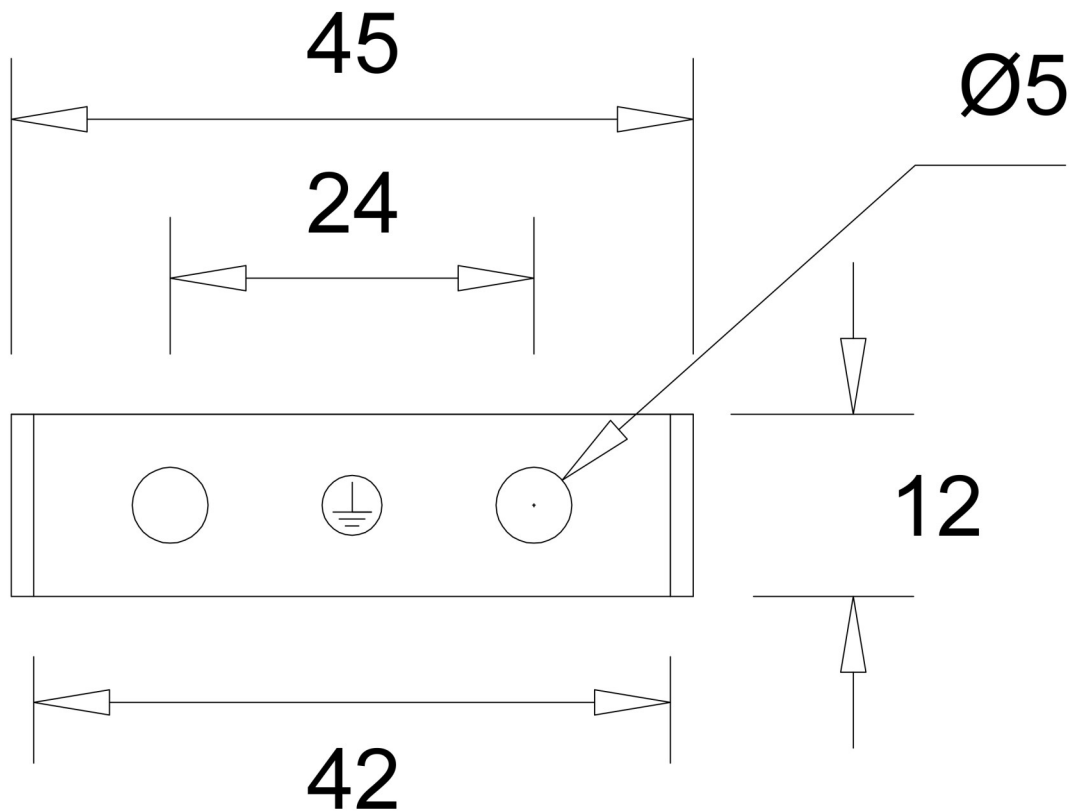

SPEOS

DAVIDTS LIGHTING

Chaussée de Waterloo, 848-856 - B-1180 Brussels - Belgium
T +32.2.375.76.46 - F +32.2.375.82.65
info@davidts.com - www.davidts.com