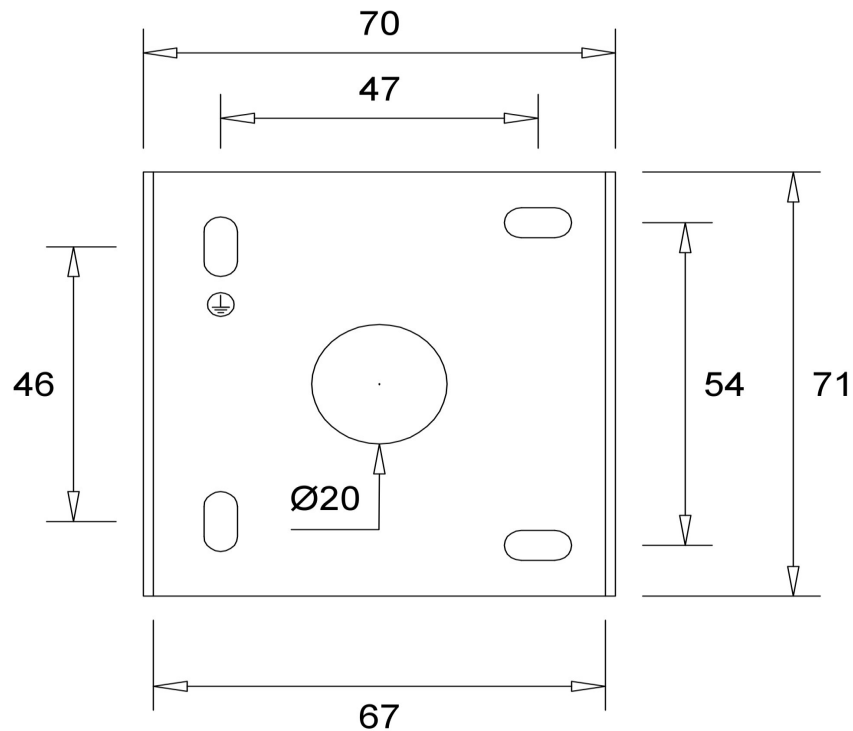

# SUSPENSION # TUBES NOURRICE

**DAVIDTS LIGHTING**

Chaussée de Waterloo, 850-854 - B-1180 Brussels - Belgium  
T +32.2.375.76.46 - F +32.2.375.82.65  
info@davidts.com - www.davidts.com