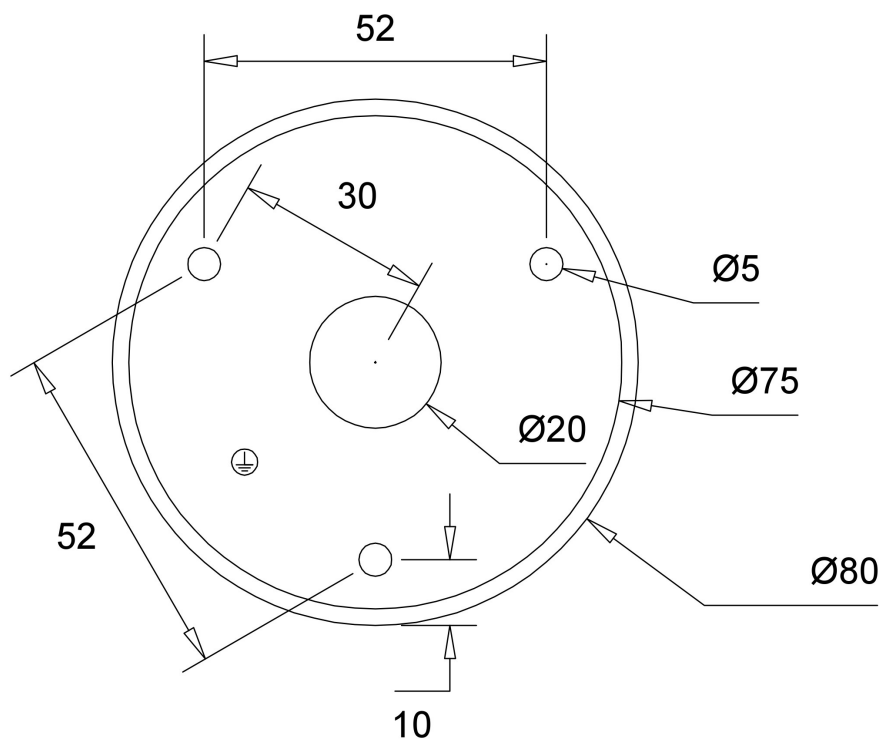

SOLAR 1

DAVIDTS LIGHTING

Chaussée de Waterloo, 848-856 - B-1180 Brussels - Belgium
T +32.2.375.76.46 - F +32.2.375.82.65
info@davidts.com - www.davidts.com

T03-29-2490