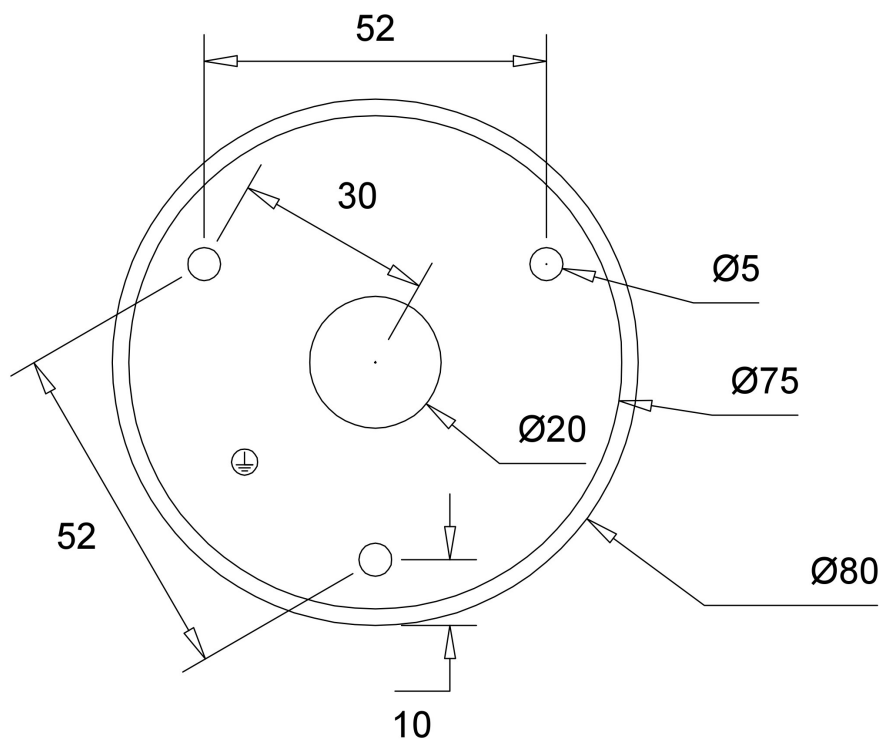

# POLPO

**DAVIDTS LIGHTING srl**

Chaussée de Waterloo, 848-856 - 1180 Brussels - Belgium

T +32.2.375.76.46

info@davidts.com - www.davidts.com