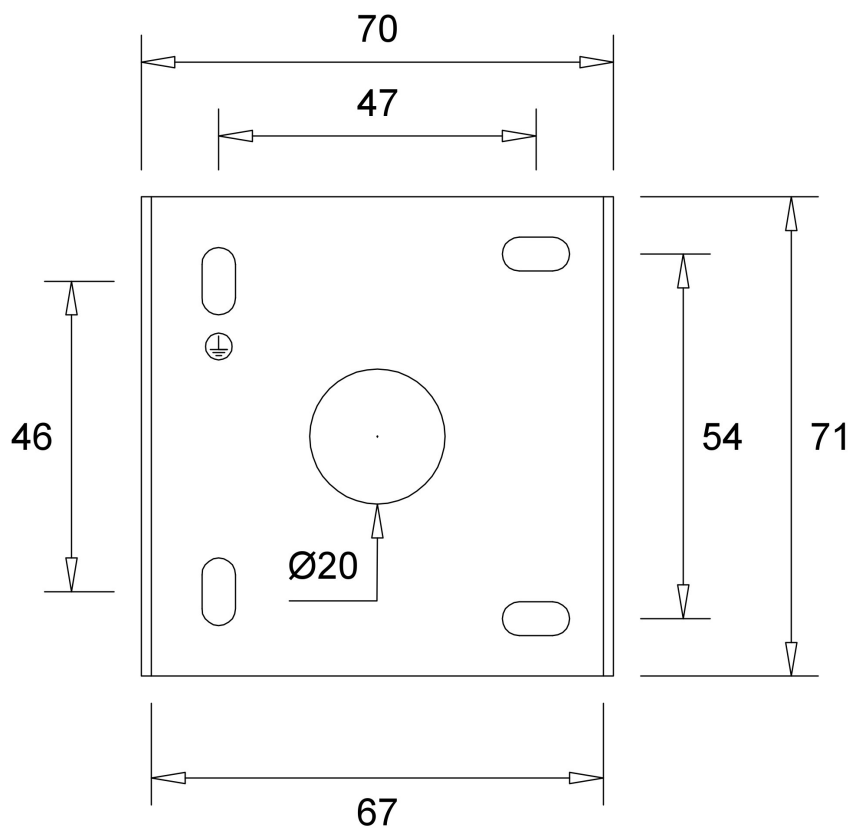

CHAMBORD #27 rect65

DAVIDTS LIGHTING srl

Chaussée de Waterloo, 848-856 - 1180 Brussels - Belgium

T +32.2.375.76.46

info@davidts.com - www.davidts.com

T3-01-2640