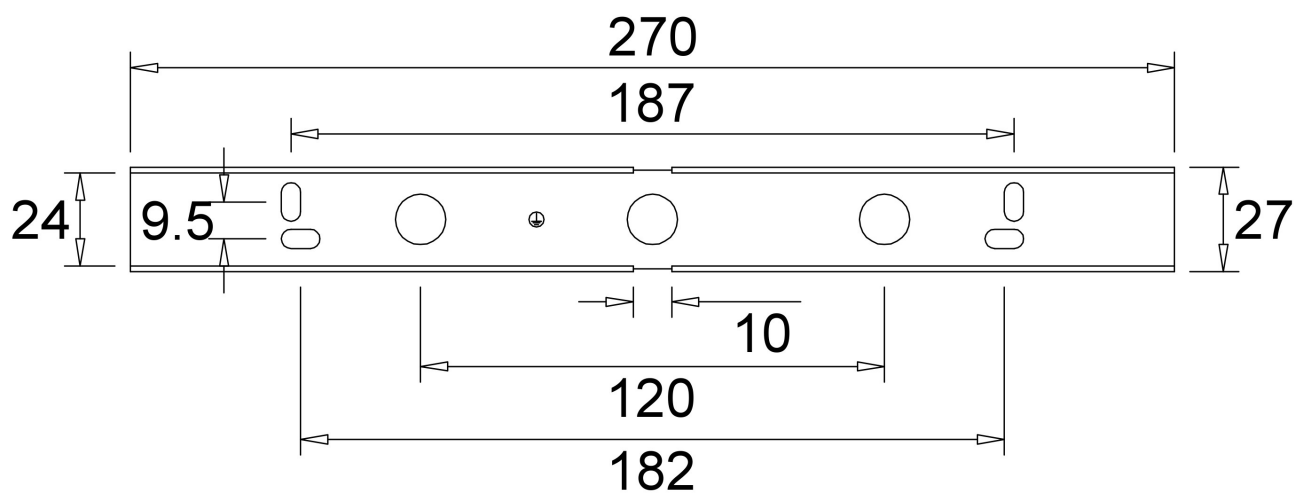

Ceiling Base L 4

DAVIDTS LIGHTING sprl

Chaussée de Waterloo, 848-856 - B-1180 Brussels - Belgium
T +32.2.375.76.46 - F +32.2.375.82.65
info@davidts.com - www.davidts.com