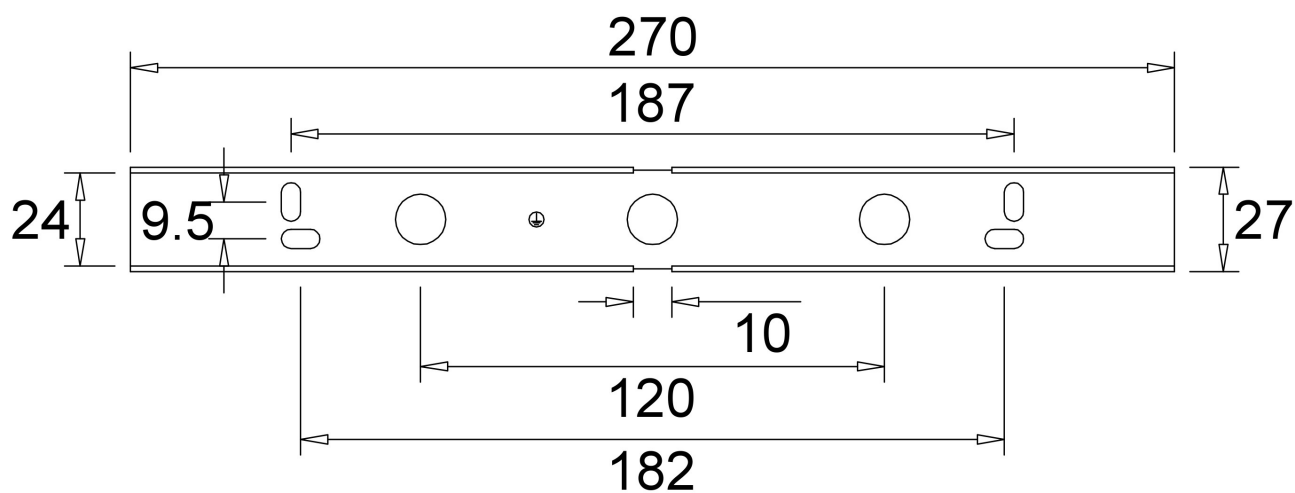

Ceiling Base L 3

DAVIDTS LIGHTING sprl

Chaussée de Waterloo, 848-856 - B-1180 Brussels - Belgium
T +32.2.375.76.46 - F +32.2.375.82.65
info@davidts.com - www.davidts.com