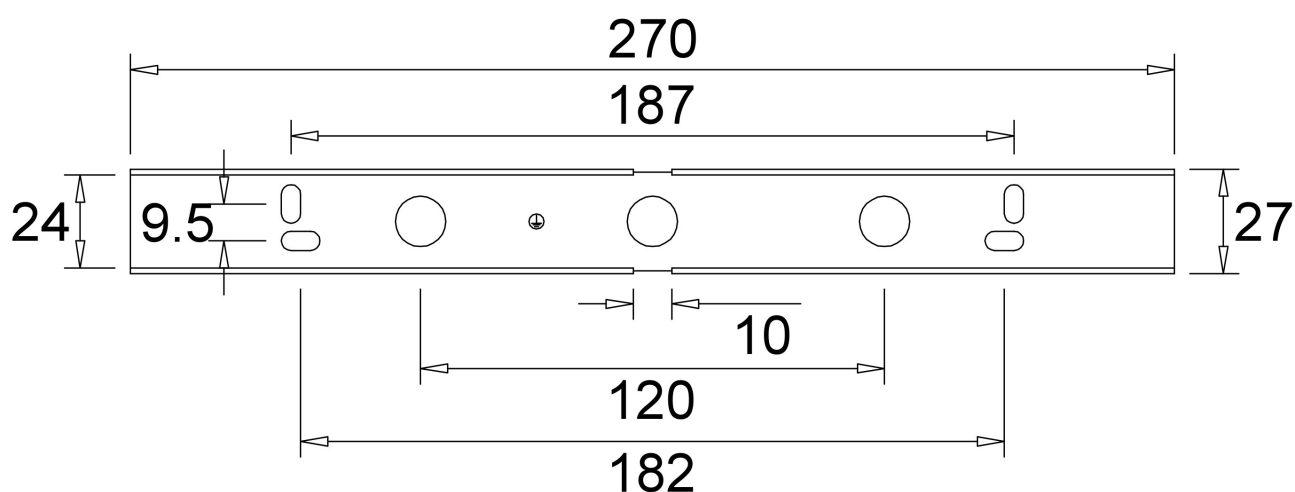

Ceiling Base L 2

DAVIDTS LIGHTING sprl

Chaussée de Waterloo, 848-856 - B-1180 Brussels - Belgium
T +32.2.375.76.46 - F +32.2.375.82.65
info@davidts.com - www.davidts.com