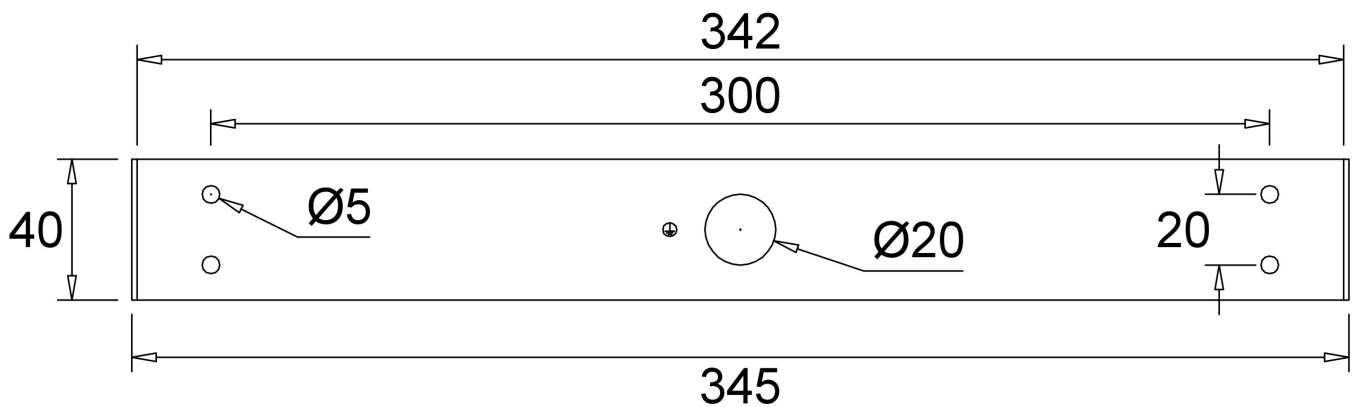

Ceiling Base 6 o 38

DAVIDTS LIGHTING sprl

Chaussée de Waterloo, 848-856 - B-1180 Brussels - Belgium
T +32.2.375.76.46 - F +32.2.375.82.65
info@davidts.com - www.davidts.com