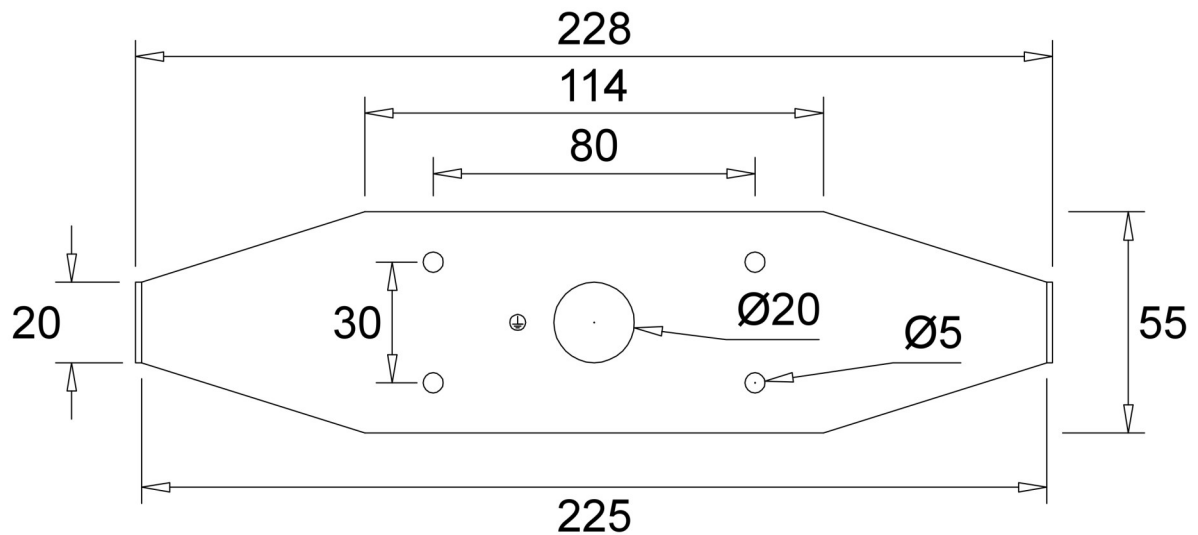

# Ceiling Base 4 o 26

**DAVIDTS LIGHTING sprl**

Chaussée de Waterloo, 848-856 - B-1180 Brussels - Belgium  
T +32.2.375.76.46 - F +32.2.375.82.65  
info@davidts.com - www.davidts.com