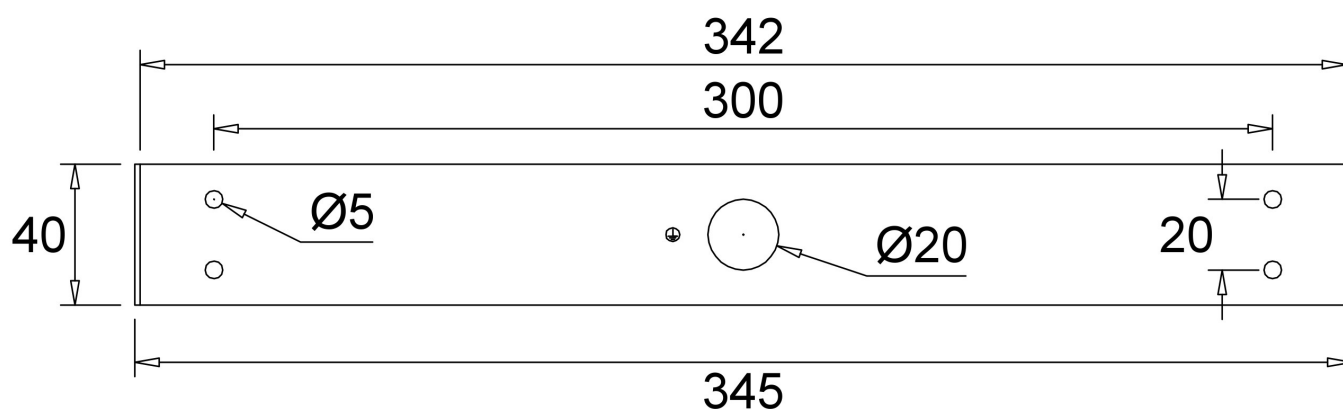

# Ceiling Base 11 o

**DAVIDTS LIGHTING sprl**

Chaussée de Waterloo, 848-856 - B-1180 Brussels - Belgium  
T +32.2.375.76.46 - F +32.2.375.82.65  
info@davidts.com - www.davidts.com