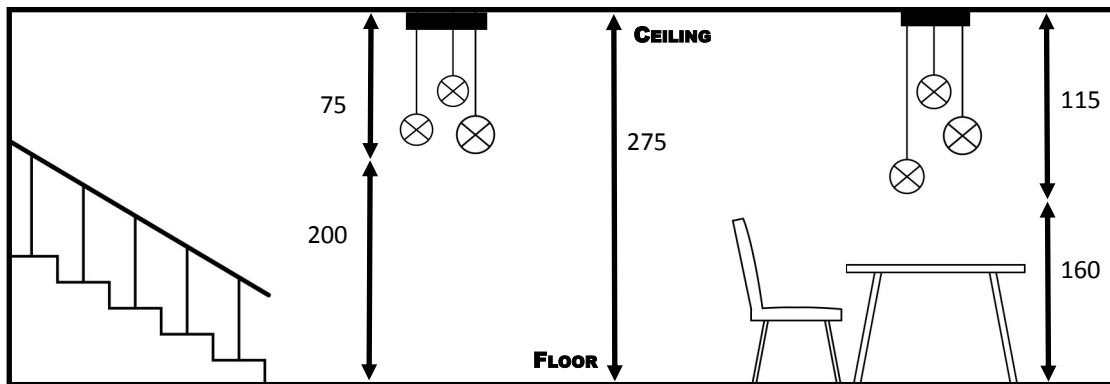

The color of the cable :

BLACK  GOLD  WHITE

The color of the structure :

BLACK  GOLD  WHITE

Usual situations

Your order