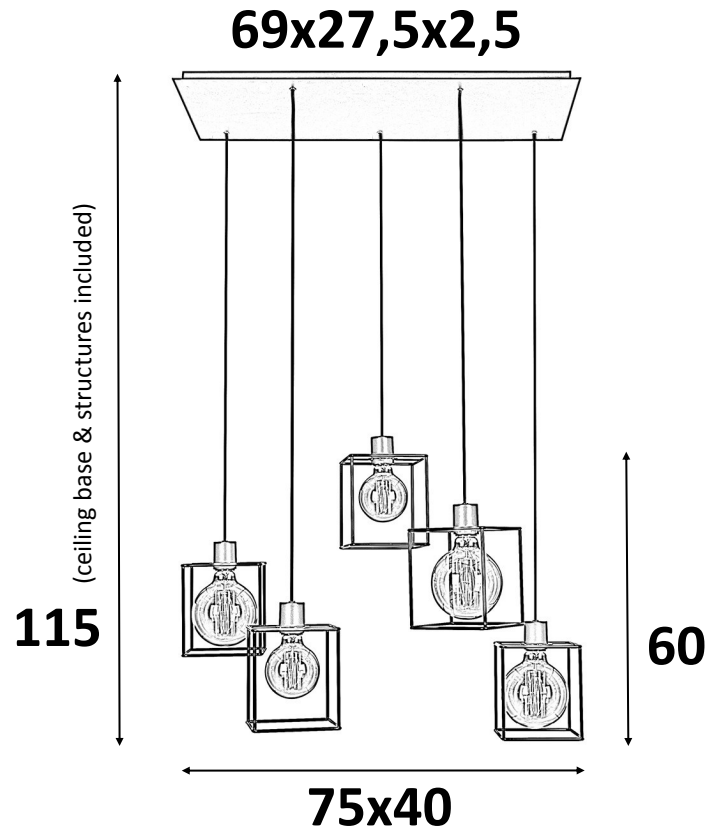

KERMA 5

DAVIDTS LIGHTING

Chaussée de Waterloo, 850-854
B-1180 Brussels - Belgium
Phone +32.2.375.76.46 - Fax +32.2.375.82.65
info@davidts.com - www.davidts.com