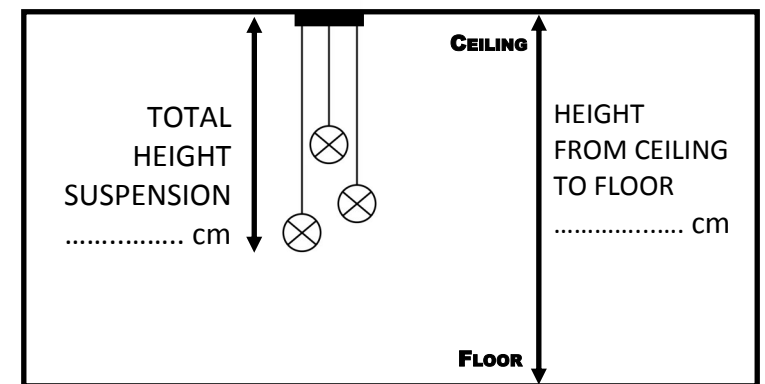

The color of the cable :

BLACK  GOLD  WHITE

The color of the structure :

BLACK  GOLD  WHITE

Usual situations

Your order