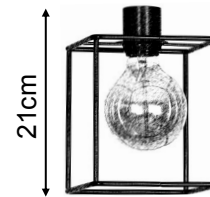

## DAVIDTS LIGHTING

Chaussée de Waterloo, 850-854  
 B-1180 Brussels - Belgium  
 Phone +32.2.375.76.46 - Fax +32.2.375.82.65  
 info@davidts.com - www.davidts.com

The finish of the ceiling base :

BRONZE  BLACK  BRASS  WHITE

The color of the cable :

BLACK  GOLD  WHITE

The color of the structure :

BLACK  GOLD  WHITE

Usual situations

Your order