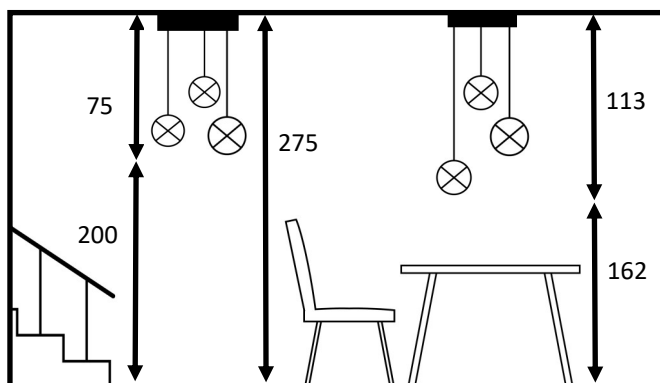

Desired overall height,
pendants included
..... cm

Fittings, pendants and standard heights

E27 R KERMA structure	E27 X Bulb Artémis Ø165mm	CABLING LUNA E14/E27	CABLING FORYOU E27	E27 L Bulb Ø95mm	E27 L Bulb Ø125mm
Tot. H123,5cm	Tot. H131,5cm	Tot. H136,5cm	Tot. H137,5cm	Tot. H119cm	Tot. H122cm

Finish of the ceiling base and the fittings :

1. Brushed Bronze ☐ Structured black ☐ Brushed Brass ☐ Structured white ☐

Color of the textile cable :

1. BLACK ☐ GOLD ☐ WHITE ☐ GREY ☐

Usual situations