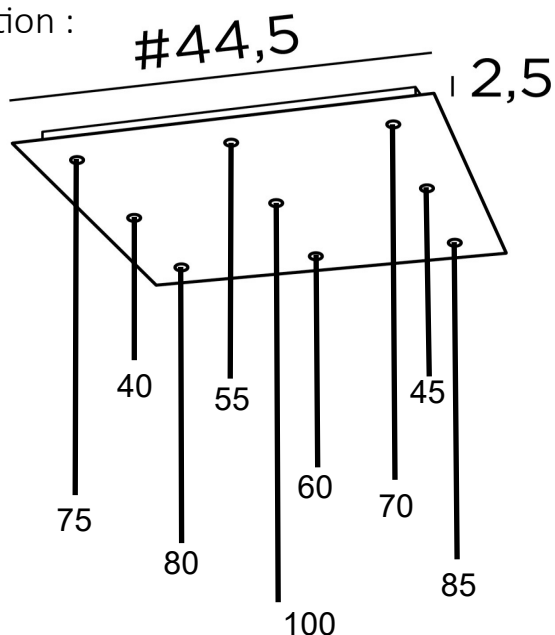

# CEILING BASE SQUARE 9

Standard configuration :

Desired overall height,  
pendants included  
..... cm

Fittings, pendants and standard heights

					
<b>E27 R</b> KERMA structure	<b>E27 X</b> Bulb Artémis Ø165mm	<b>CABLING LUNA</b> E14/E27	<b>CABLING FORYOU</b> E27	<b>E27 L</b> Bulb Ø95mm	<b>E27 L</b> Bulb Ø125mm
Tot. H123,5cm	Tot. H131,5cm	Tot. H136,5cm	Tot. H137,5cm	Tot. H119cm	Tot. H122cm

Finish of the ceiling base and the fittings :

- Brushed Bronze  Structured black  Brushed Brass  Structured white

Color of the textile cable :

- BLACK  GOLD  WHITE  GREY

Usual situations

**DAVIDTS LIGHTING**  
Chaussée de Waterloo, 846-856  
B - 1180 Brussels - Belgium  
T +32.2.375.76.46 - F +32.2.375.82.65  
info@davidts.com - www.davidts.com