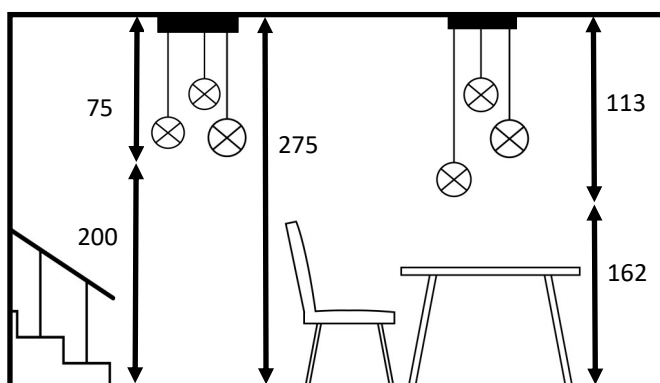

Desired overall height,
pendants included

..... cm

Fittings, pendants and standard heights

21cm	29cm	24-34cm	27-35cm	16,5cm	19,5cm
E27 R KERMA structure ☐	E27 X Bulb Artémis Ø165mm ☐	CABLING LUNA E14/E27 ☐	CABLING FORYOU E27 ☐	E27 L Bulb Ø95mm ☐	E27 L Bulb Ø125mm ☐
Tot. H112,5cm	Tot. H120,5cm	Tot. H125,5cm	Tot. H126,5cm	Tot. H108cm	Tot. H111cm

Finish of the ceiling base and the fitting :

1. Brushed Bronze ☐
   Structured black ☐
   Light Bronze ☐
   Brushed Brass ☐
   Structured white ☐

Color of the textile cable :

1. BLACK ☐
   GOLD ☐
   WHITE ☐
   GREY ☐

Usual situations