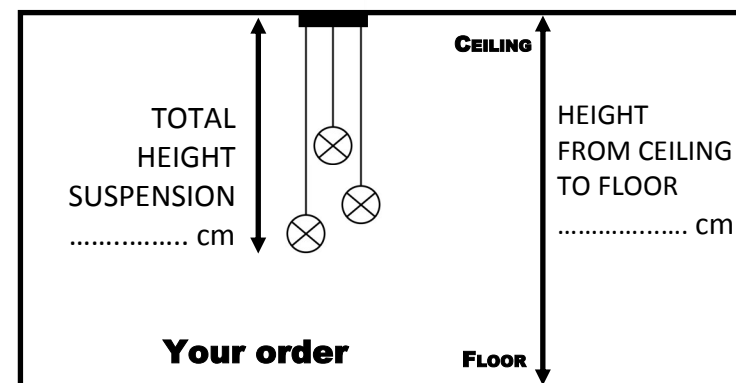

Nine standard cable lengths
Tot.H 102,5cm (bulb/object not included)

CEILING BASE SQ9

The fitting :

The finish of the ceiling base :

The color of the cable :

The fitting with bulb/object :