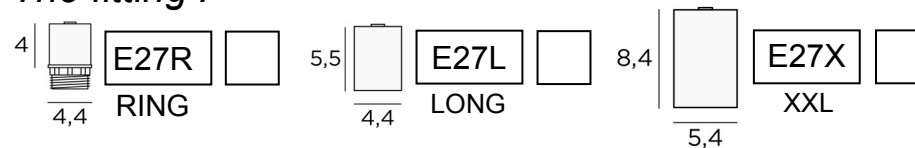

Nine standard cable lengths
Tot.H 102,5cm (bulb/object not included)

CEILING BASE SQ9

The fitting :

The finish of the ceiling base :

The color of the cable :

The fitting with bulb/object :