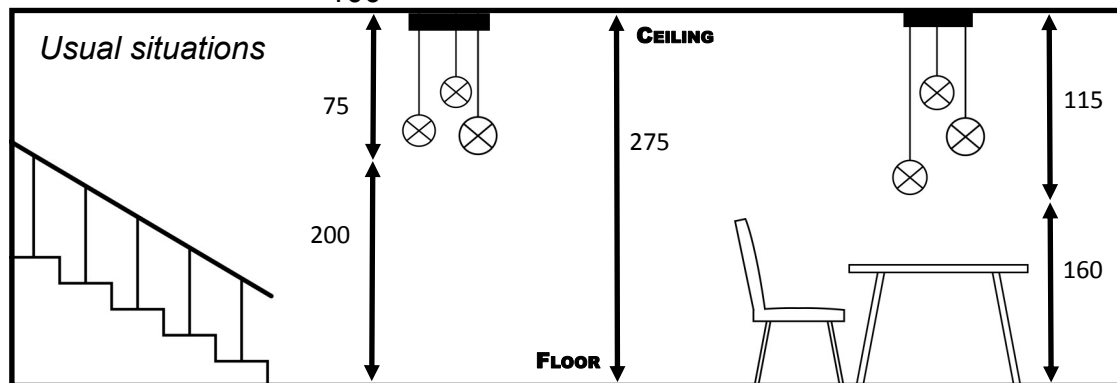

Nine standard cable lengths
Tot.H 102,5cm (bulb/object not included)

CEILING BASE SQ9

The fitting :

The finish of the ceiling base :

The color of the cable :

The fitting with bulb/object :