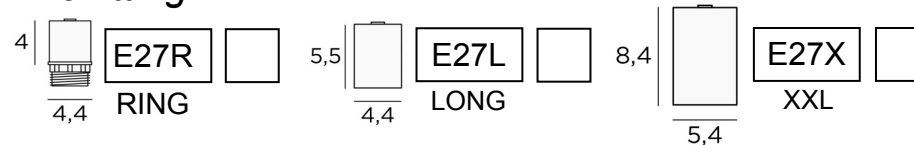

CEILING BASE L5

The fitting :

The finish of the ceiling base :

The color of the cable :

The fitting with bulb/object :

E27 R
KERMA
structure

Tot.H 113cm

E27 L
Bulb
L142mm

Tot.H 108,5m

E27 L
Bulb
Ø95mm

Tot.H 108,5cm

E27 L
Bulb
Ø125mm

Tot.H 111,5cm

E27 L
SOAP
Small

Tot.H 120cm

E27 L
SOAP
Large