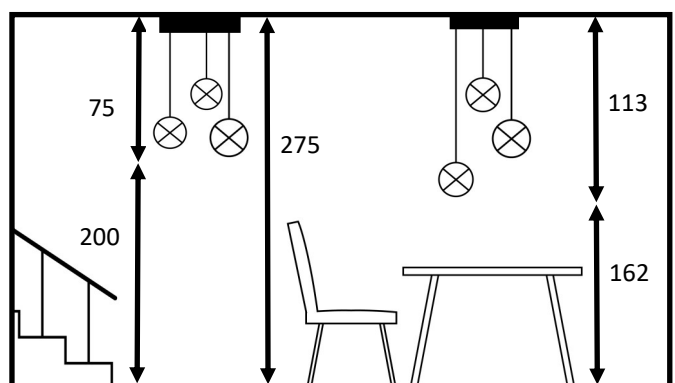

DAVIDTS LIGHTING
Chaussée de Waterloo, 846-856
B - 1180 Brussels - Belgium
T +32.2.375.76.46 - F +32.2.375.82.65
info@davidts.com - www.davidts.com