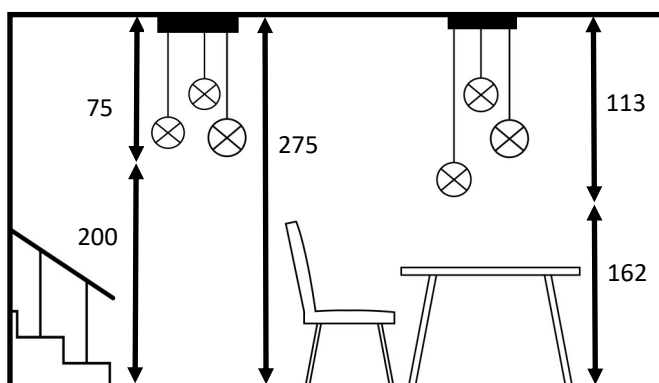

DAVIDTS LIGHTING
Chaussée de Waterloo, 846-856
B - 1180 Brussels - Belgium
T +32.2.375.76.46 - F +32.2.375.82.65
info@davidts.com - www.davidts.com