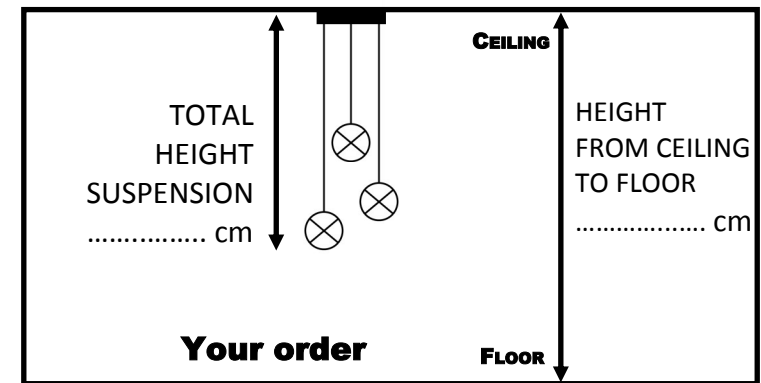

CEILING BASE 9 0

The fitting :

The finish of the ceiling base :

The color of the cable :

The fitting with bulb/object :