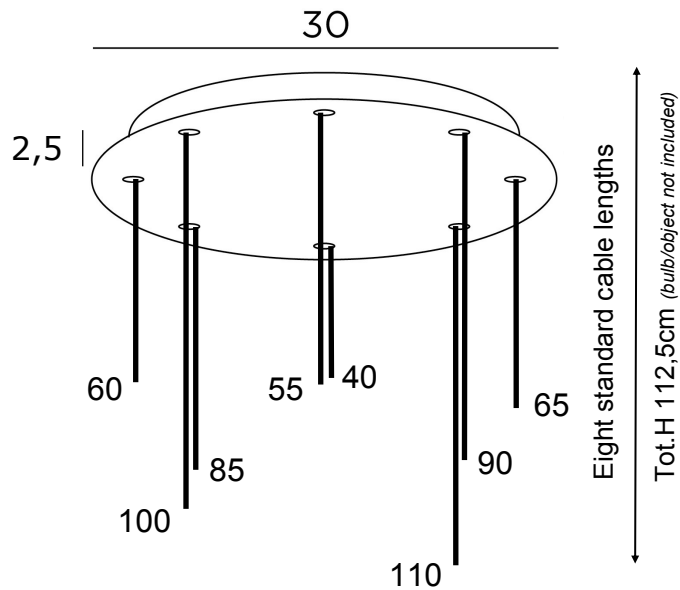

# CEILING BASE 8 0

The fitting :

The finish of the ceiling base :

The color of the cable :

The fitting with bulb/object :