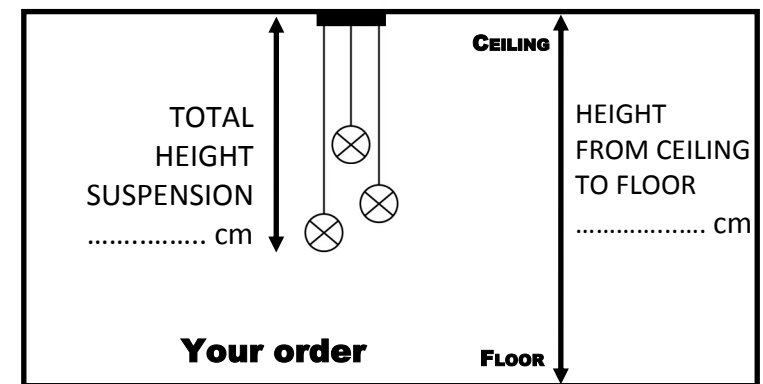

# CEILING BASE 8 0

The fitting :

The finish of the ceiling base :

The color of the cable :

The fitting with bulb/object :