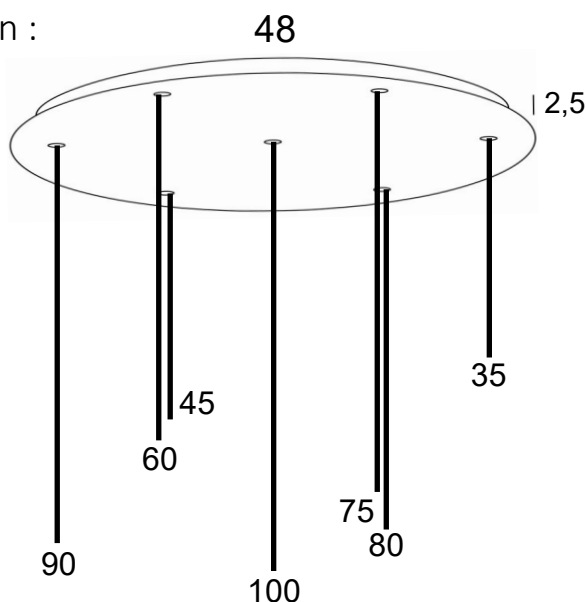

# CEILING BASE 7 o48

Standard configuration :

Desired overall height, pendants included  
..... cm

Fittings, pendants and standard heights

					
<b>E27 R</b> KERMA structure	<b>E27 X</b> Bulb Artémis Ø165mm	<b>CABLING</b> <b>LUNA</b> E14/E27	<b>CABLING</b> <b>FORYOU</b> E27	<b>E27 L</b> Bulb Ø95mm	<b>E27 L</b> Bulb Ø125mm
Tot. ....	Tot. H121cm	Tot. H116cm	Tot. H119cm	Tot. H108,5cm	Tot. H111,5cm