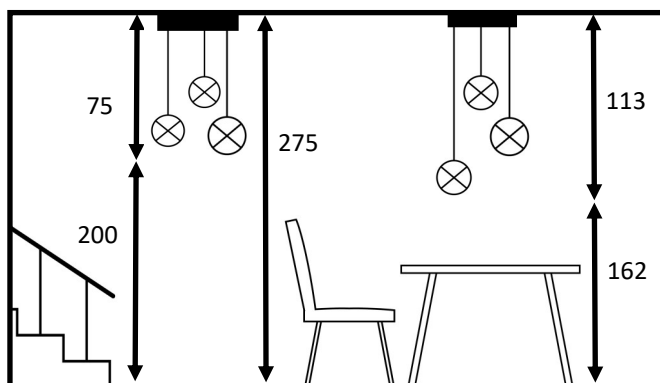

DAVIDTS LIGHTING
Chaussée de Waterloo, 846-856
B - 1180 Brussels - Belgium
T +32.2.375.76.46 - F +32.2.375.82.65
info@davidts.com - www.davidts.com