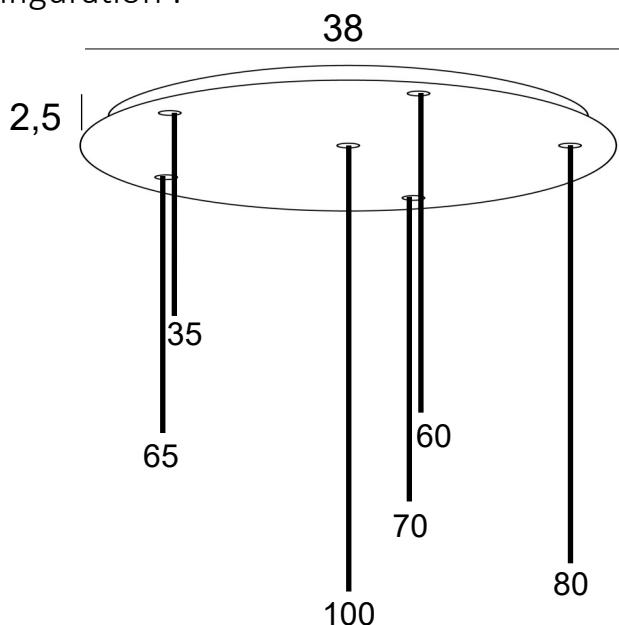

CEILING BASE 6 o38

Standard configuration :

Desired overall height, pendants included

..... cm

Fittings, pendants and standard heights

					
2,1cm	29cm	24-34cm	27-35cm	16,5cm	19,5cm
E27 R KERMA structure <input type="checkbox"/>	E27 X Bulb Artémis Ø165mm <input type="checkbox"/>	CABLING LUNA E14/E27 <input type="checkbox"/>	CABLING FORYOU E27 <input type="checkbox"/>	E27 L Bulb Ø95mm <input type="checkbox"/>	E27 L Bulb Ø125mm <input type="checkbox"/>
Tot.	Tot. H121cm	Tot. H116cm	Tot. H119cm	Tot. H108,5cm	Tot. H111,5cm

Finish of the ceiling base and the fittings :

- Brushed Bronze Structured black Light Bronze Brushed Brass Structured white

Color of the textile cable :

- BLACK GOLD WHITE GREY

Usual situations

DAVIDTS LIGHTING
Chaussée de Waterloo, 846-856
B - 1180 Brussels - Belgium
T +32.2.375.76.46 - F +32.2.375.82.65
info@davidts.com - www.davidts.com