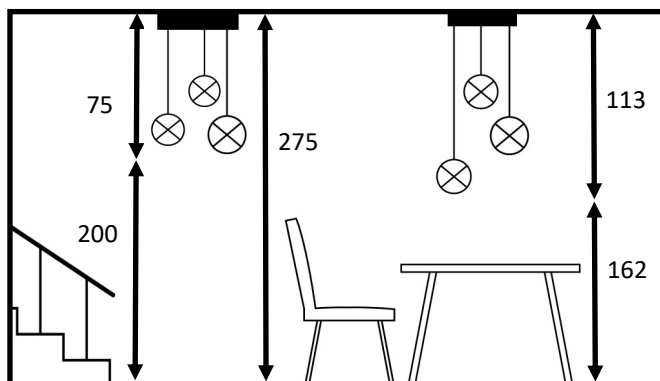

Desired overall height, pendants included

..... cm

Fittings, pendants and standard heights

2,1cm	29cm	24-34cm	27-35cm	16,5cm	19,5cm
E27 R KERMA structure ☐	E27 X Bulb Artémis Ø165mm ☐	CABLING LUNA E14/E27 ☐	CABLING FORYOU E27 ☐	E27 L Bulb Ø95mm ☐	E27 L Bulb Ø125mm ☐
Tot.	Tot. H121cm	Tot. H116cm	Tot. H119cm	Tot. H108,5cm	Tot. H111,5cm

Finish of the ceiling base and the fittings :

1. Brushed Bronze ☐ Structured black ☐ Light Bronze ☐ Brushed Brass ☐ Structured white ☐

Color of the textile cable :

1. BLACK ☐ GOLD ☐ WHITE ☐ GREY ☐

Usual situations