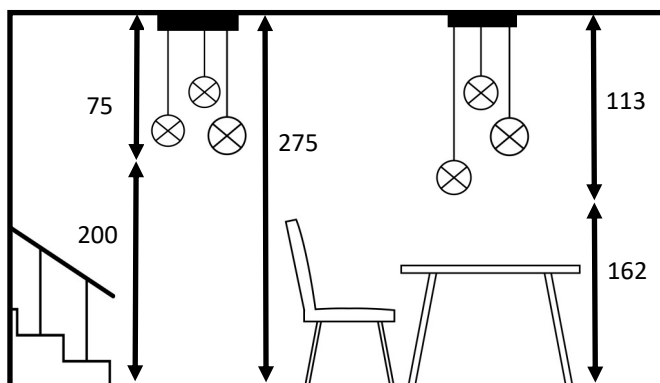

Desired overall height, pendants included

..... cm

Fittings, pendants and standard heights

E27 R KERMA structure	E27 X Bulb Artémis Ø165mm	CABLING LUNA E14/E27	CABLING FORYOU E27	E27 L Bulb Ø95mm	E27 L Bulb Ø125mm
Tot. H128,5cm	Tot. H136,5cm	Tot. H141,5cm	Tot. H142,5cm	Tot. H124cm	Tot. H127cm

Finish of the ceiling base and the fittings :

1. Brushed Bronze ☐ Structured black ☐ Light Bronze ☐ Brushed Brass ☐ Structured white ☐

Color of the textile cable :

1. BLACK ☐ GOLD ☐ WHITE ☐ GREY ☐

Usual situations