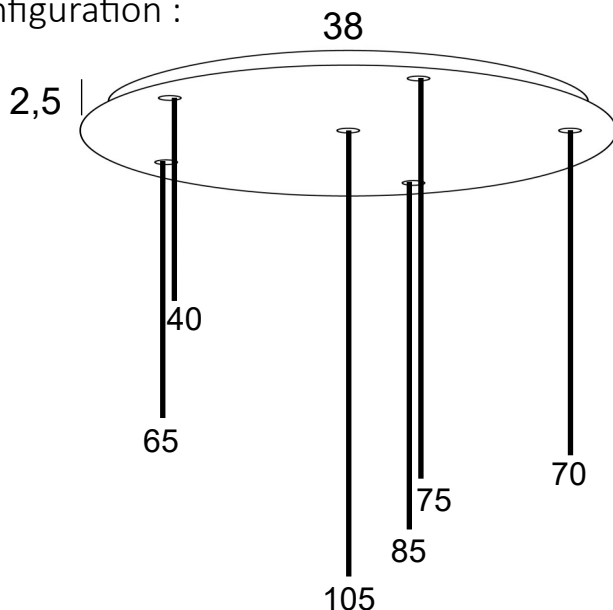

# CEILING BASE 6 o38

Standard configuration :

Desired overall height, pendants included

..... cm

Fittings, pendants and standard heights

					
<b>E27 R</b> KERMA structure	<b>E27 X</b> Bulb Artémis Ø165mm	<b>CABLING LUNA</b> E14/E27	<b>CABLING FORYOU</b> E27	<b>E27 L</b> Bulb Ø95mm	<b>E27 L</b> Bulb Ø125mm
Tot. H128,5cm	Tot. H136,5cm	Tot. H141,5cm	Tot. H142,5cm	Tot. H124cm	Tot. H127cm

Finish of the ceiling base and the fittings :

- Brushed Bronze  Structured black  Light Bronze  Brushed Brass  Structured white

Color of the textile cable :

- BLACK  GOLD  WHITE  GREY

Usual situations

**DAVIDTS LIGHTING**  
Chaussée de Waterloo, 846-856  
B - 1180 Brussels - Belgium  
T +32.2.375.76.46 - F +32.2.375.82.65  
info@davidts.com - www.davidts.com