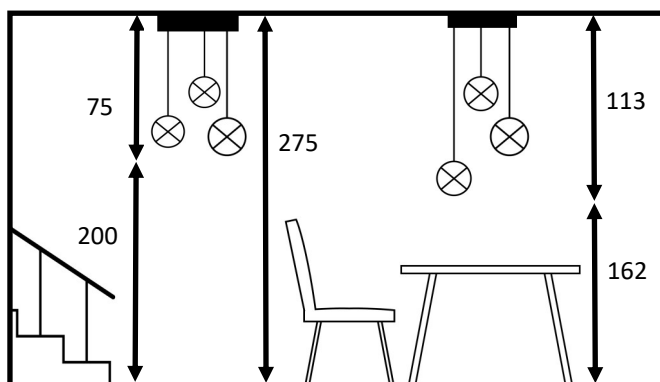

Usual situations

DAVIDTS LIGHTING
Chaussée de Waterloo, 846-856
B - 1180 Brussels - Belgium
T +32.2.375.76.46 - F +32.2.375.82.65
info@davidts.com - www.davidts.com