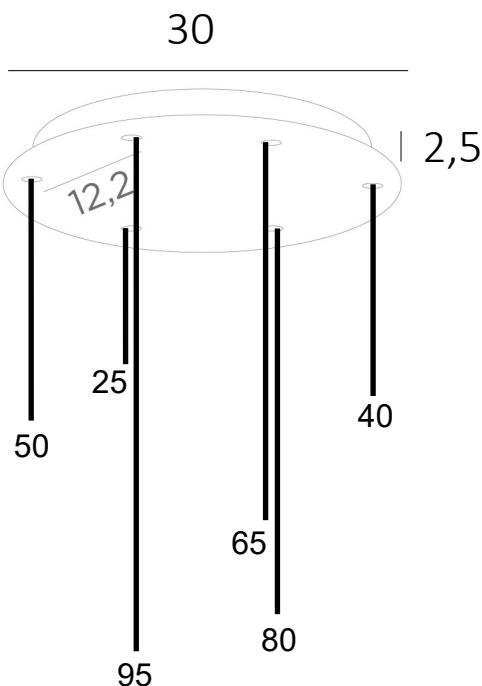

CEILING BASE 6 o30

Standard configuration :

Desired overall height, pendants included
..... cm

Fittings, pendants and standard heights

					
E27 R KERMA structure	E27 X Bulb Artémis Ø165mm	CABLING LUNA E14/E27	CABLING FORYOU E27	E27 L Bulb Ø95mm	E27 L Bulb Ø125mm
<input type="checkbox"/>	<input type="checkbox"/>	<input type="checkbox"/>	<input type="checkbox"/>	<input type="checkbox"/>	<input type="checkbox"/>
Tot. H118,5cm	Tot. H126,5cm	Tot. H131,5cm	Tot. H132,5cm	Tot. H114cm	Tot. H117cm

Finish of the ceiling base and the fittings :

Brushed Bronze Structured black Light Bronze Brushed Brass Structured white

Color of the textile cable :

BLACK GOLD WHITE GREY

Usual situations

DAVIDTS LIGHTING
Chaussée de Waterloo, 846-856
B - 1180 Brussels - Belgium
T +32.2.375.76.46 - F +32.2.375.82.65
info@davidts.com - www.davidts.com