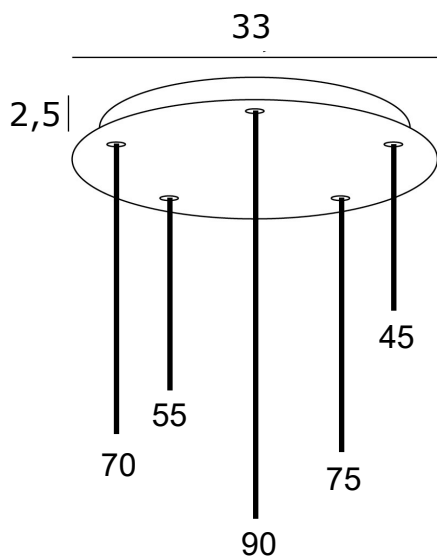

# CEILING BASE 5 o33

Standard configuration :

Desired overall height, pendants included

..... cm

Fittings, pendants and standard heights

					
<input type="checkbox"/>	<input type="checkbox"/>	<input type="checkbox"/>	<input type="checkbox"/>	<input type="checkbox"/>	<input type="checkbox"/>
Tot. ....	Tot. H121cm	Tot. H116cm	Tot. H119cm	Tot. H108,5cm	Tot. H111,5cm

Finish of the ceiling base and the fittings :

- Brushed Bronze     Structured black     Light Bronze     Brushed Brass     Structured white

Color of the textile cable :

- BLACK     GOLD     WHITE     GREY