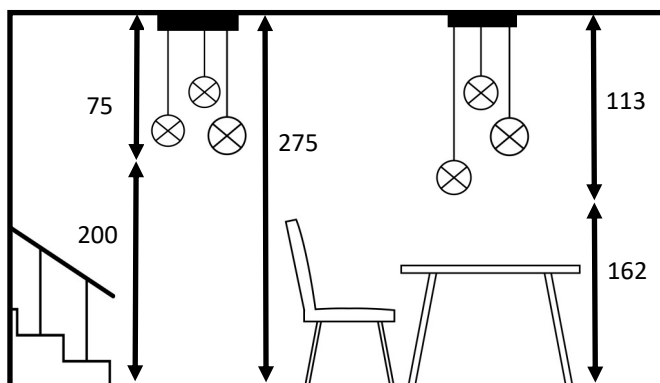

Desired overall height, pendants included

..... cm

Fittings, pendants and standard heights

☐	☐	☐	☐	☐	☐
Tot.	Tot. H121cm	Tot. H116cm	Tot. H119cm	Tot. H108,5cm	Tot. H111,5cm

Finish of the ceiling base and the fittings :

1. Brushed Bronze ☐   Structured black ☐   Light Bronze ☐   Brushed Brass ☐   Structured white ☐

Color of the textile cable :

1. BLACK ☐   GOLD ☐   WHITE ☐   GREY ☐

Usual situations