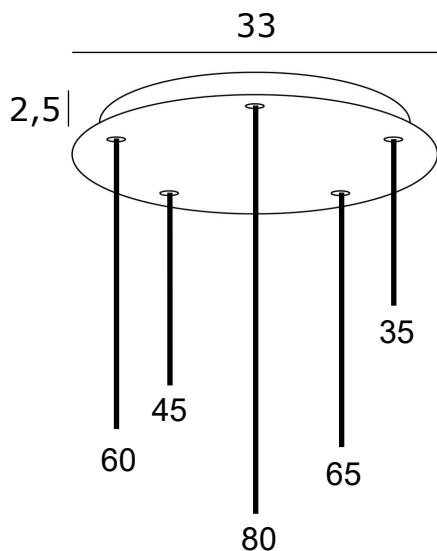

# CEILING BASE 5 o33

Standard configuration :

Desired overall height, pendants included

..... cm

Fittings, pendants and standard heights

					
<input type="checkbox"/>	<input type="checkbox"/>	<input type="checkbox"/>	<input type="checkbox"/>	<input type="checkbox"/>	<input type="checkbox"/>
Tot. H103,5cm	Tot. H111,5cm	Tot. H116,5cm	Tot. H117,5cm	Tot. H99cm	Tot. H102cm

Finish of the ceiling base and the fittings :

- Brushed Bronze  
  Structured black  
  Light Bronze  
  Brushed Brass  
  Structured white

Color of the textile cable :

- BLACK  
  GOLD  
  WHITE  
  GREY