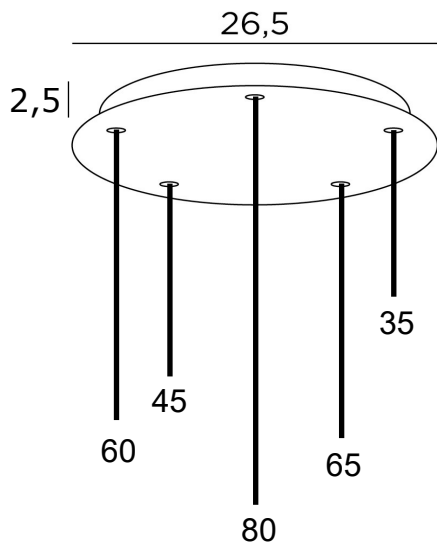

CEILING BASE 5 o33

Standard configuration :

Desired overall height, pendants included

..... cm

Fittings, pendants and standard heights

					
<input type="checkbox"/>	<input type="checkbox"/>	<input type="checkbox"/>	<input type="checkbox"/>	<input type="checkbox"/>	<input type="checkbox"/>
Tot. H103,5cm	Tot. H111,5cm	Tot. H116,5cm	Tot. H117,5cm	Tot. H99cm	Tot. H102cm

Finish of the ceiling base and the fittings :

- Brushed Bronze
 Structured black
 Light Bronze
 Brushed Brass
 Structured white

Color of the textile cable :

- BLACK
 GOLD
 WHITE
 GREY

Usual situations

DAVIDTS LIGHTING
 Chaussée de Waterloo, 846-856
 B - 1180 Brussels - Belgium
 T +32.2.375.76.46 - F +32.2.375.82.65
 info@davidts.com - www.davidts.com