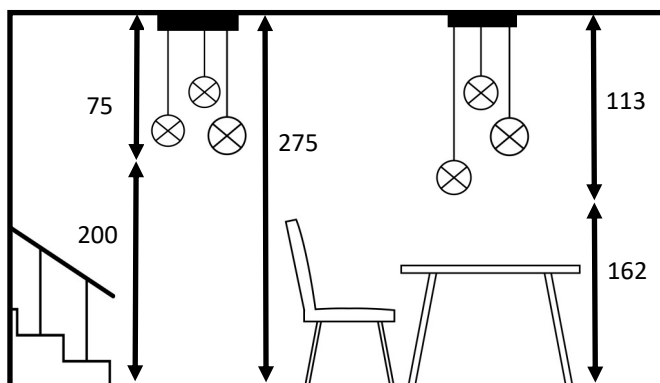

Desired overall height, pendants included

..... cm

Fittings, pendants and standard heights

☐	☐	☐	☐	☐	☐
Tot. H103,5cm	Tot. H111,5cm	Tot. H116,5cm	Tot. H117,5cm	Tot. H99cm	Tot. H102cm

Finish of the ceiling base and the fittings :

1. ☐ Brushed Bronze
   ☐ Structured black
   ☐ Light Bronze
   ☐ Brushed Brass
   ☐ Structured white

Color of the textile cable :

1. ☐ BLACK
   ☐ GOLD
   ☐ WHITE
   ☐ GREY

Usual situations