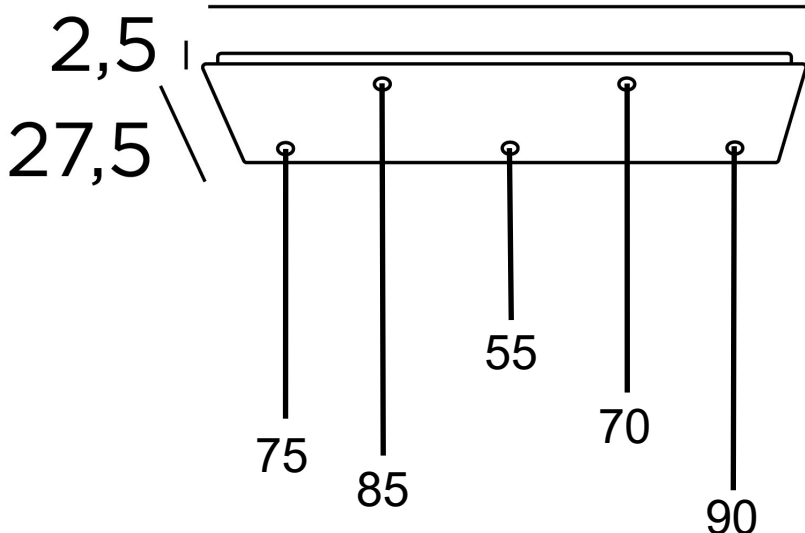

CEILING BASE 5

Standard configuration :

69

Desired overall height, pendants included
..... cm

Fittings, pendants and standard heights

					
E27 R KERMA structure	E27 X Bulb Artémis Ø165mm	CABLING LUNA E14/E27	CABLING FORYOU E27	E27 L Bulb Ø95mm	E27 L Bulb Ø125mm
Tot. H113,5cm	Tot. H121,5cm	Tot. H126,5cm	Tot. H127,5cm	Tot. H109cm	Tot. H112cm

Finish of the ceiling base and the fittings :

- Brushed Bronze
 Structured black
 Light Bronze
 Brushed Brass
 Structured white

Color of the textile cable :

- BLACK
 GOLD
 WHITE
 GREY

Usual situations

DAVIDTS LIGHTING
 Chaussée de Waterloo, 846-856
 B - 1180 Brussels - Belgium
 T +32.2.375.76.46 - F +32.2.375.82.65
 info@davidts.com - www.davidts.com