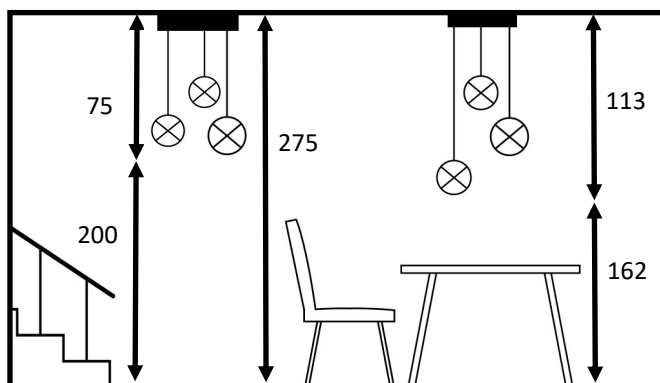

Desired overall height, pendants included
..... cm

Fittings, pendants and standard heights

E27 R KERMA structure	E27 X Bulb Artémis Ø165mm	CABLING LUNA E14/E27	CABLING FORYOU E27	E27 L Bulb Ø95mm	E27 L Bulb Ø125mm
Tot. H113,5cm	Tot. H121,5cm	Tot. H126,5cm	Tot. H127,5cm	Tot. H109cm	Tot. H112cm

Finish of the ceiling base and the fittings :

1. ☐ Brushed Bronze
   ☐ Structured black
   ☐ Light Bronze
   ☐ Brushed Brass
   ☐ Structured white

Color of the textile cable :

1. ☐ BLACK
   ☐ GOLD
   ☐ WHITE
   ☐ GREY

Usual situations