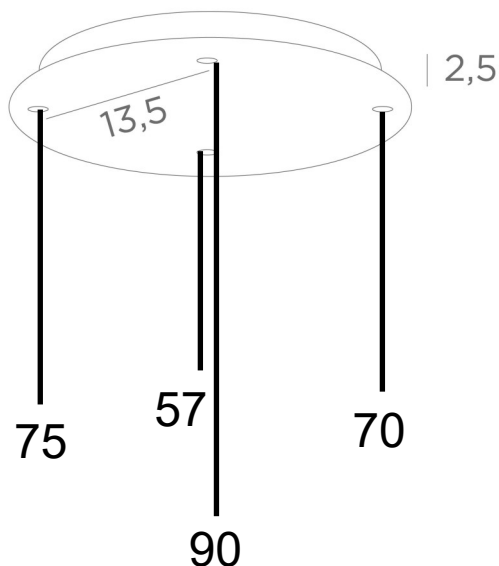

CEILING BASE 4 o26

Standard configuration : 26,5

Desired overall height, pendants included
..... cm

Fittings, pendants and standard heights

					
E27 R KERMA structure	E27 X Bulb Artémis Ø165mm	CABLING LUNA E14/E27	CABLING FORYOU E27	E27 L Bulb Ø95mm	E27 L Bulb Ø125mm
Tot.	Tot. H121cm	Tot. H116cm	Tot. H119cm	Tot. H108,5cm	Tot. H111,5cm

Finish of the ceiling base and the fittings :

- Brushed Bronze Structured black Light Bronze Brushed Brass Structured white

Color of the textile cable :

- BLACK GOLD WHITE GREY

Usual situations

DAVIDTS LIGHTING
Chaussée de Waterloo, 846-856
B - 1180 Brussels - Belgium
T +32.2.375.76.46 - F +32.2.375.82.65
info@davidts.com - www.davidts.com