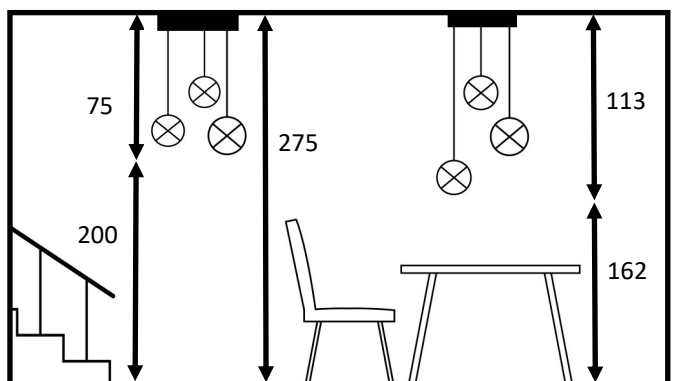

Desired overall height, pendants included
..... cm

Fittings, pendants and standard heights

☐	☐	☐	☐	☐	☐
Tot.	Tot. H121cm	Tot. H116cm	Tot. H119cm	Tot. H108,5cm	Tot. H111,5cm

Finish of the ceiling base and the fittings :

1. ☐ Brushed Bronze
   ☐ Structured black
   ☐ Light Bronze
   ☐ Brushed Brass
   ☐ Structured white

Color of the textile cable :

1. ☐ BLACK
   ☐ GOLD
   ☐ WHITE
   ☐ GREY

Usual situations