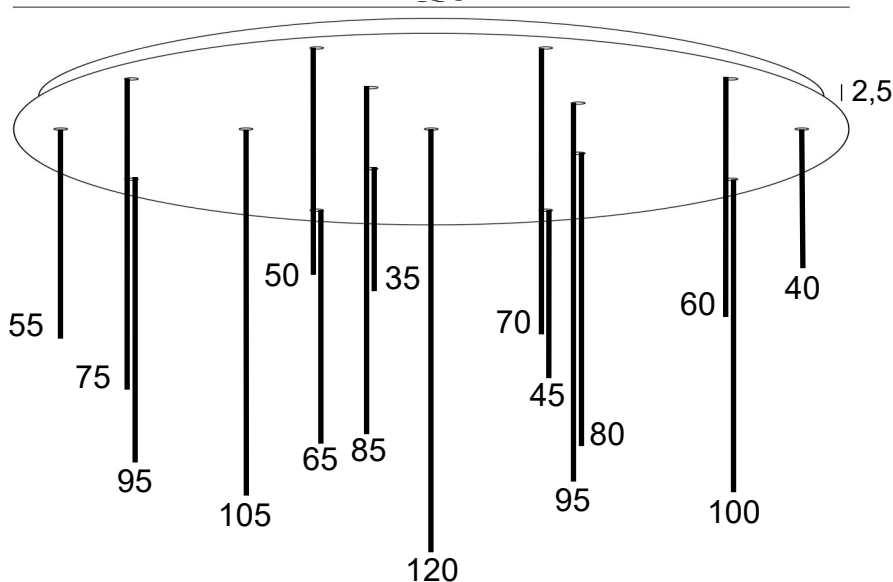

CEILING BASE 16 o83

Standard configuration :

83

Desired overall height, pendants included

..... cm

Fittings, pendants and standard heights

| | | | | | |
|---|---|---|--|---|---|
|  |  |  |  |  |  |
| E27 R KERMA structure | E27 X Bulb Artémis Ø165mm | CABLING LUNA E14/E27 | CABLING FORYOU E27 | E27 L Bulb Ø95mm | E27 L Bulb Ø125mm |
| Tot. H143,5cm | Tot. H151,5cm | Tot. H156,5cm | Tot. H157,5cm | Tot. H139cm | Tot. H142cm |

Finish of the ceiling base and the fittings :

Structured black Brushed Brass Structured white

Color of the textile cable :

BLACK GOLD WHITE GREY

Usual situations

DAVIDTS LIGHTING
Chaussée de Waterloo, 846-856
B - 1180 Brussels - Belgium
T +32.2.375.76.46 - F +32.2.375.82.65
info@davidts.com - www.davidts.com