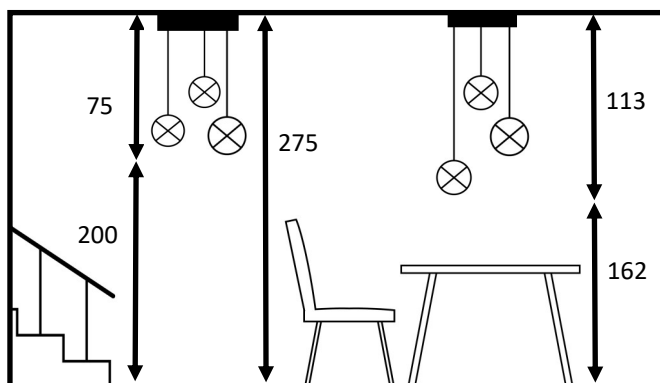

CEILING BASE 16 o83

Standard configuration :

83

Desired overall height, pendants included

..... cm

Fittings, pendants and standard heights

| | | | | | |
|---|---|---|--|---|---|
|  |  |  |  |  |  |
| E27 R KERMA structure | E27 X Bulb Artémis Ø165mm | CABLING LUNA E14/E27 | CABLING FORYOU E27 | E27 L Bulb Ø95mm | E27 L Bulb Ø125mm |
| Tot. H143,5cm | Tot. H151,5cm | Tot. H156,5cm | Tot. H157,5cm | Tot. H139cm | Tot. H142cm |

Finish of the ceiling base and the fittings :

Structured black Brushed Brass Structured white

Color of the textile cable :

BLACK GOLD WHITE GREY

Usual situations

DAVIDTS LIGHTING
Chaussée de Waterloo, 846-856
B - 1180 Brussels - Belgium
T +32.2.375.76.46 - F +32.2.375.82.65
info@davidts.com - www.davidts.com