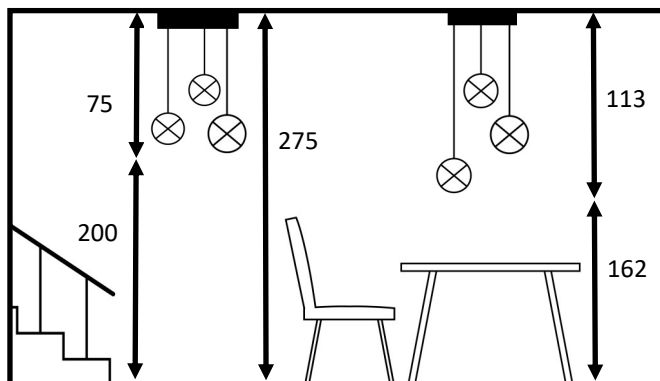

Usual situations

DAVIDTS LIGHTING
Chaussée de Waterloo, 846-856
B - 1180 Brussels - Belgium
T +32.2.375.76.46 - F +32.2.375.82.65
info@davidts.com - www.davidts.com