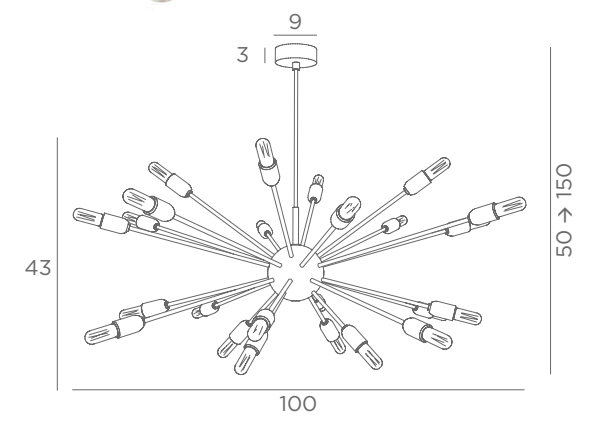

SOLAR 2

- 4666 028 Light bronze
- 4666 029 Brushed bronze

24x E14
Fixed tubes
Adjustable height