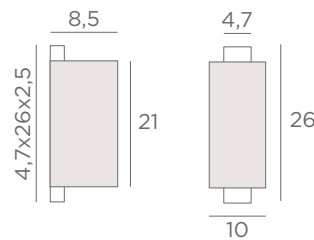

Lampshade CHABAKA 1 # (screen)
□ 10x8,5-10x8,5-21 cm
Lampshade code : 1525
+ fabric code

CHABAKA 1

1524 029 Brushed bronze	1524 032 Brushed chrome

Integrated LED strips
9,8W - 819lm - 2700°K
Driver 240V not dimmable