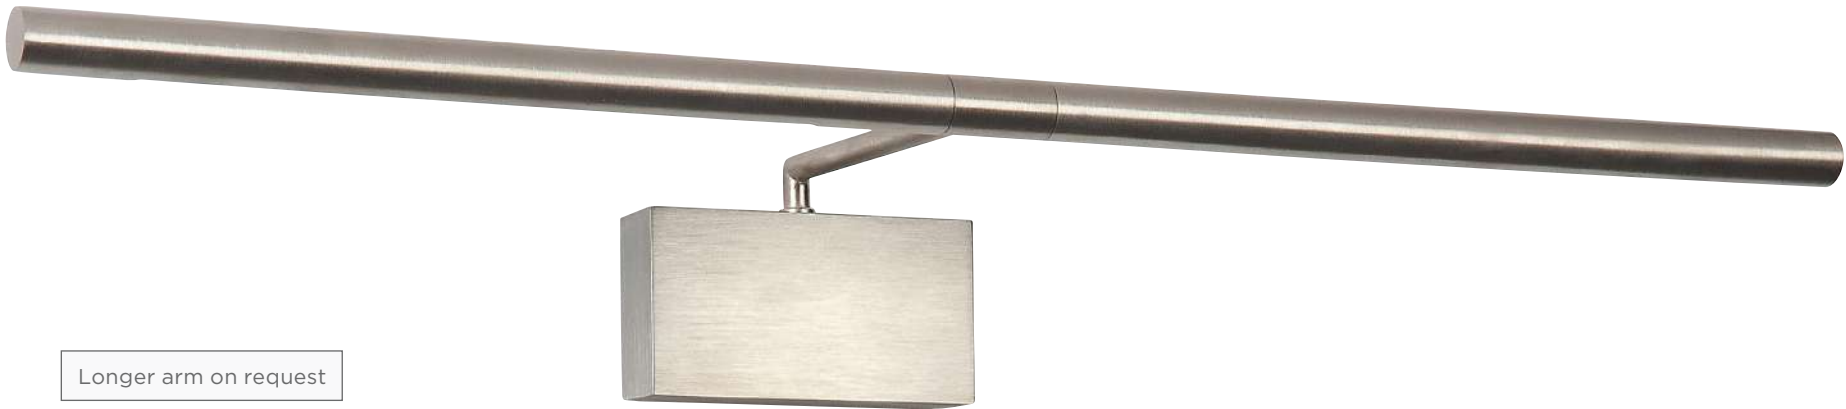

PAINTING LIGHTS

WITH REFLECTORS

- G4
- DIM
- LED BULBS INCLUDED
- TRANSFO 12V
- ADJUSTABLE REFLECTORS

Longer arm on request

MEROE 25

- 1862 020
  Polished
  brass
- 1862 029
  Brushed
  bronze
- 1862 033
  Brushed
  nickel

2x G4
Anti-UV LED bulbs included
2x 2,5W - 2x 320lm - 2700°K
Transfo 60VA/230V/12V not dimmable