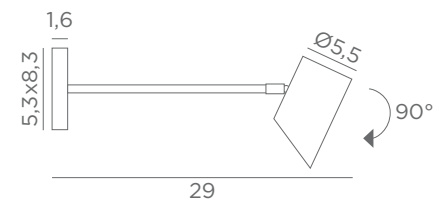

PALMA

1662 001 Structured white	1662 002 Structured black	1662 028 Light bronze	1662 029 Brushed bronze	1662 032 Brushed chrome

1x GU10
Dimmable

Photos : Palma/28 & Pegase/32