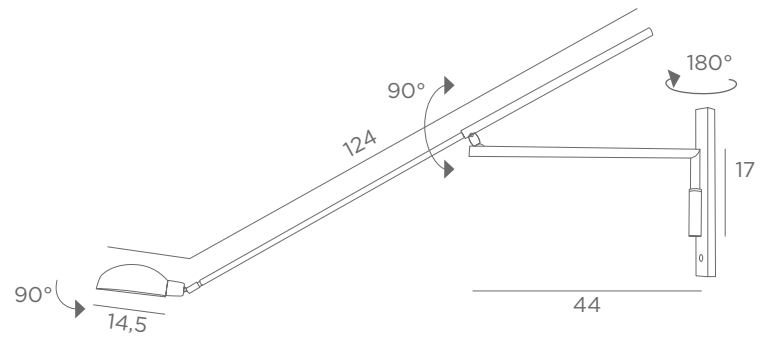

STÉPHANE DAVIDTS

POLLUX + SWITCH

- 1670 029
- Brushed bronze
- 1x E14
- Articulated arms
- Toggle switch
- Included : cable 2m + plug

Photos : Pollux/29 (deployed) & Pollux/29 (folded)

WALL LAMPS WITH LAMPSHADE