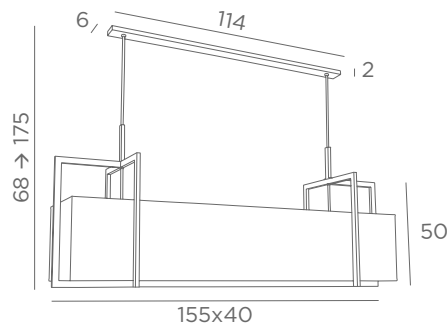

Distance between fittings : 25 cm

Distance between tubes : 80 cm

Adjustable height

Lampshade METELIS 125

□ 120x25-120x25-22 cm

Lampshade code : 4439 + fabric code

METELIS 155

4440 029
Brushed
bronze