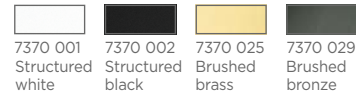

REFERENCE

FINISHES & CODES

OPTIONAL CABLES & FITTINGS

CEILING BASE 6 o38

Standard lengths : 105, 40, 65, 85, 75 & 70 cm, same the KERMA 6 o38, page 20
For 6 pendants from Ø15 to 31 cm

CEILING BASE 7 o48

Standard lengths : 100, 55, 75, 40, 80, 50 & 85 cm, same the Kerma 7 o48, page 20
For 7 pendants from Ø19 to 38 cm