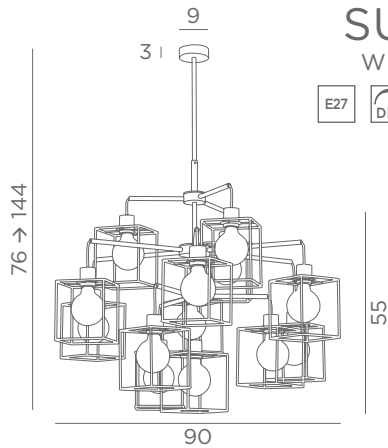

SUSPENSIONS

WITH DECORATIVE BULBS

E27

DIM

FOR LED BULBS

OTHER HEIGHT & CABLE LENGTHS ON REQUEST