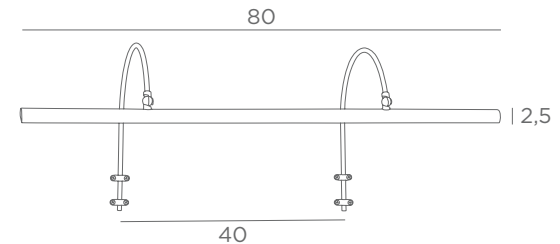

TRIANON 80

1888 025 Brushed brass
1888 029 Brushed bronze
1888 033 Brushed nickel

4x G4

Anti-UV LED bulbs included
4x 2,5W - 4x 320lm - 2700°K
Delivered with a transfo
60VA/230V/12V not dimmable