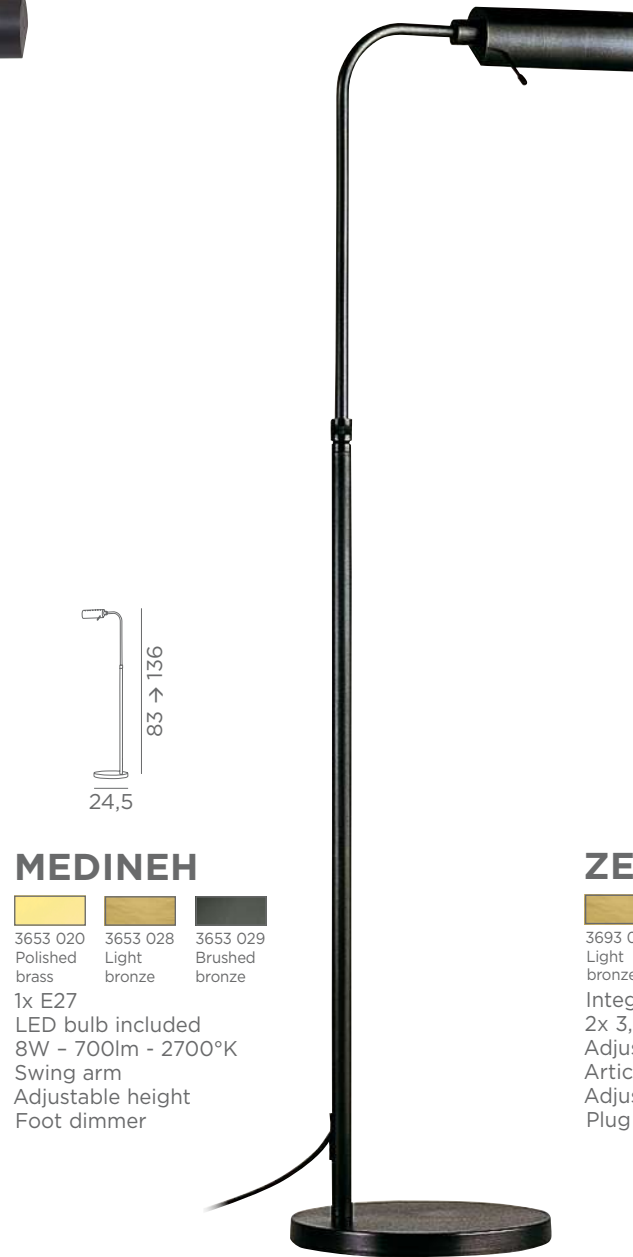

MEDINEH

1x E27
LED bulb included
8W - 700lm - 2700°K
Swing arm
Adjustable height
Foot dimmer

ZETA

Integrated LED strips
2x 3,6W - 1x 700lm - 2700°K
Adjustable height
Articulated arms
Adjustable reflector
Plug driver 240V