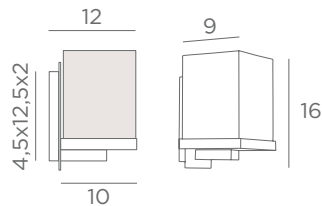

WALL LAMPS WITH LAMPSHADE

G9

LED BULB
INCLUDED

NO
DRIVER

DAKKA

1330 029 1330 032
Brushed bronze Brushed chrome
1x G9
LED bulb included
4W - 300lm - 2700°K
Not dimmable
Lampshade DAKKA
9-9-13 cm
Lampshade code : 1330
+ fabric code