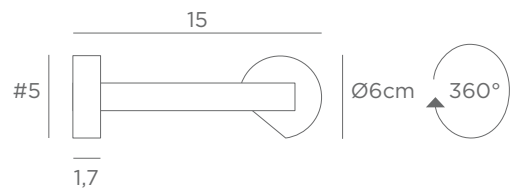

Longer arms or other sizes on request

The length indicated on the drawing is calculated between the base centers

ALEXANDRIE 40

1804 029
Brushed
bronze
2x E14 - L 45 cm

ALEXANDRIE 80

1808 029
Brushed
bronze
4x E14 - L 85 cm