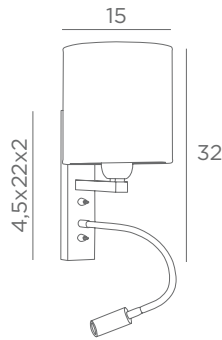

Lampshade KARY cyl
Ø 15-15-16 cm
Lampshade code : 1204
+ fabric code
↳ 19 cm