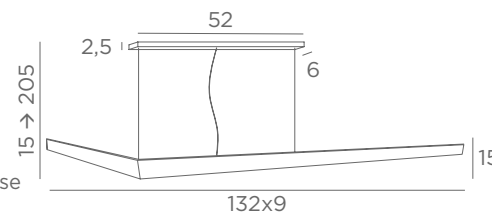

LUNGA

4681 025 Brushed brass	4681 028 Light bronze

Integrated LED strips
49,4W - 4212lm - 2700°K
Driver placed in the ceiling base
Adjustable height