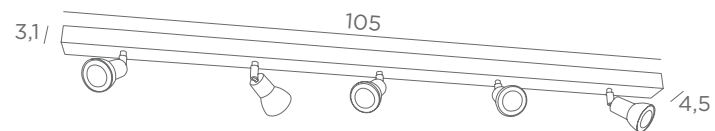

CALLISTO 5

5115 001 5115 029
Structured Brushed
white bronze
5x GU10

Photo : Callisto/29