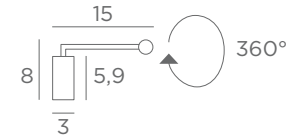

MEROE 25

- 1862 020
  Polished
  brass
- 1862 029
  Brushed
  bronze
- 1862 033
  Brushed
  nickel

2x G4
Anti-UV LED bulbs included
2x 2,5W - 2x 320lm - 2700°K
Transfo 60VA/230V/12V not dimmable