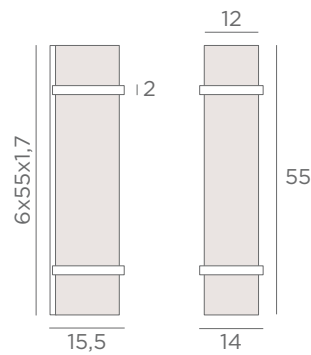

WALL LAMPS WITH LAMPSHADE

E27 DIM FOR LED BULBS

THOT 1

1381 029
Brushed
bronze

2x E27

Lampshade THOT 1

12-12-55 cm

Lampshade code : 1381

+ fabric code