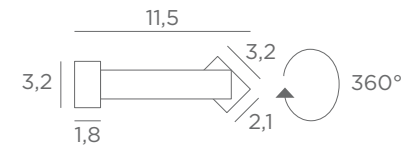

ERATO 65

1836 028 Light bronze	1836 029 Brushed bronze

Integrated 230V LED module
14,4W - 1326lm - 2700°K
No driver