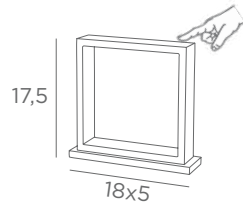

HEHOU

2840 029
Brushed
bronze

Integrated power LED
3W - 357lm - 2700°K
Touch dimming
Plug driver 240V not dimmable