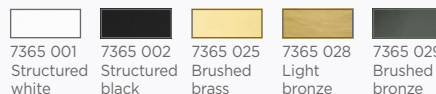

CEILING BASE 6 o30

Standard lengths : 25, 50, 95, 65, 40, &
80 cm, same the FORYOU 6 o30, page 13
For 6 pendants from Ø11 to 23 cm