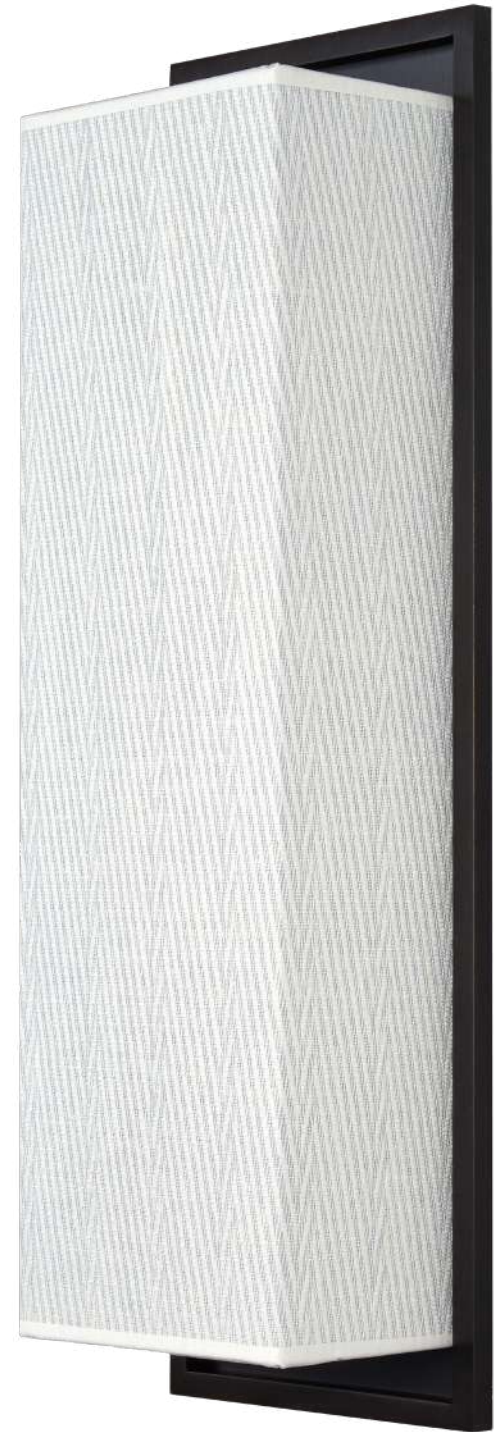

HEBY 1

1542 029
Brushed
bronze

2x E27
Dimmable
Lampshade HEBY 1 (screen)
□ 13x9-13x9-42 cm
Lampshade code : 1542
+ fabric code