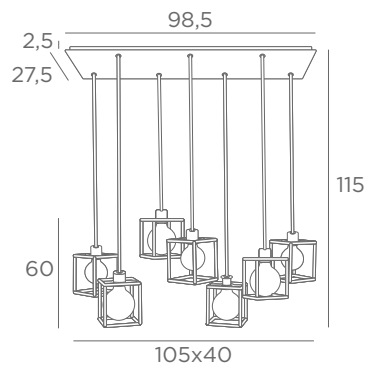

KERMA 7 #

4937 002 Structured black	4937 025 Brushed brass	4937 029 Brushed bronze

Reference including : the ceiling base, textile cables & 7x E27 R