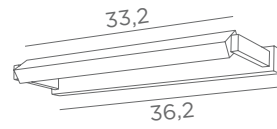

PAINTING LIGHTS WITH REFLECTOR

INTEGRATED
LED

NO
DRIVER

ADJUSTABLE
REFLECTOR

Longer arms on request

ERATO 35

1833 028 Light bronze	1833 029 Brushed bronze

Integrated 230V LED module
7,2W - 663lm - 2700°K
No driver

ERATO 65

1836 028 Light bronze	1836 029 Brushed bronze

Integrated 230V LED module
14,4W - 1326lm - 2700°K
No driver

ERATO 95

1839 028 Light bronze	1839 029 Brushed bronze

Integrated 230V LED module
21,6W - 1989lm - 2700°K
No driver