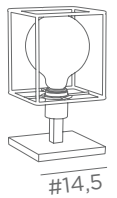

27,5

#14,5

SOYOUZ

2976 028 Light bronze
2976 029 Brushed bronze
1x E27
Switch on cable

To add :
KERMA STRUCTURE
#15-15-17 cm
Black : 4999 002
Gold : 4999 025

GOLD BULBS
Ø95 mm : 6833 000
Ø125 mm : 6834 000