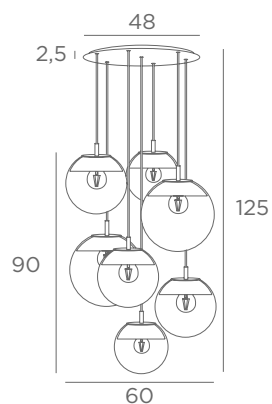

LUNA 7 ø48

4488 002 Structured black
4488 025 Brushed brass
4488 028 Light bronze
4488 029 Brushed bronze

Reference including : the ceiling base,
textile cables, closings of the glasses,
electrical fittings and LED bulbs

To add : 2 *SPHERE SMALL*
3 *SPHERE MEDIUM*
2 *SPHERE LARGE*