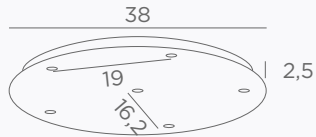

Cables and fittings
see page 49

CEILING BASES FOR PENDANT LIGHTS

VIEW & SIZES (in cm)

REFERENCE

FINISHES & CODES

OPTIONAL CABLES & FITTINGS

CEILING BASE 6 o38