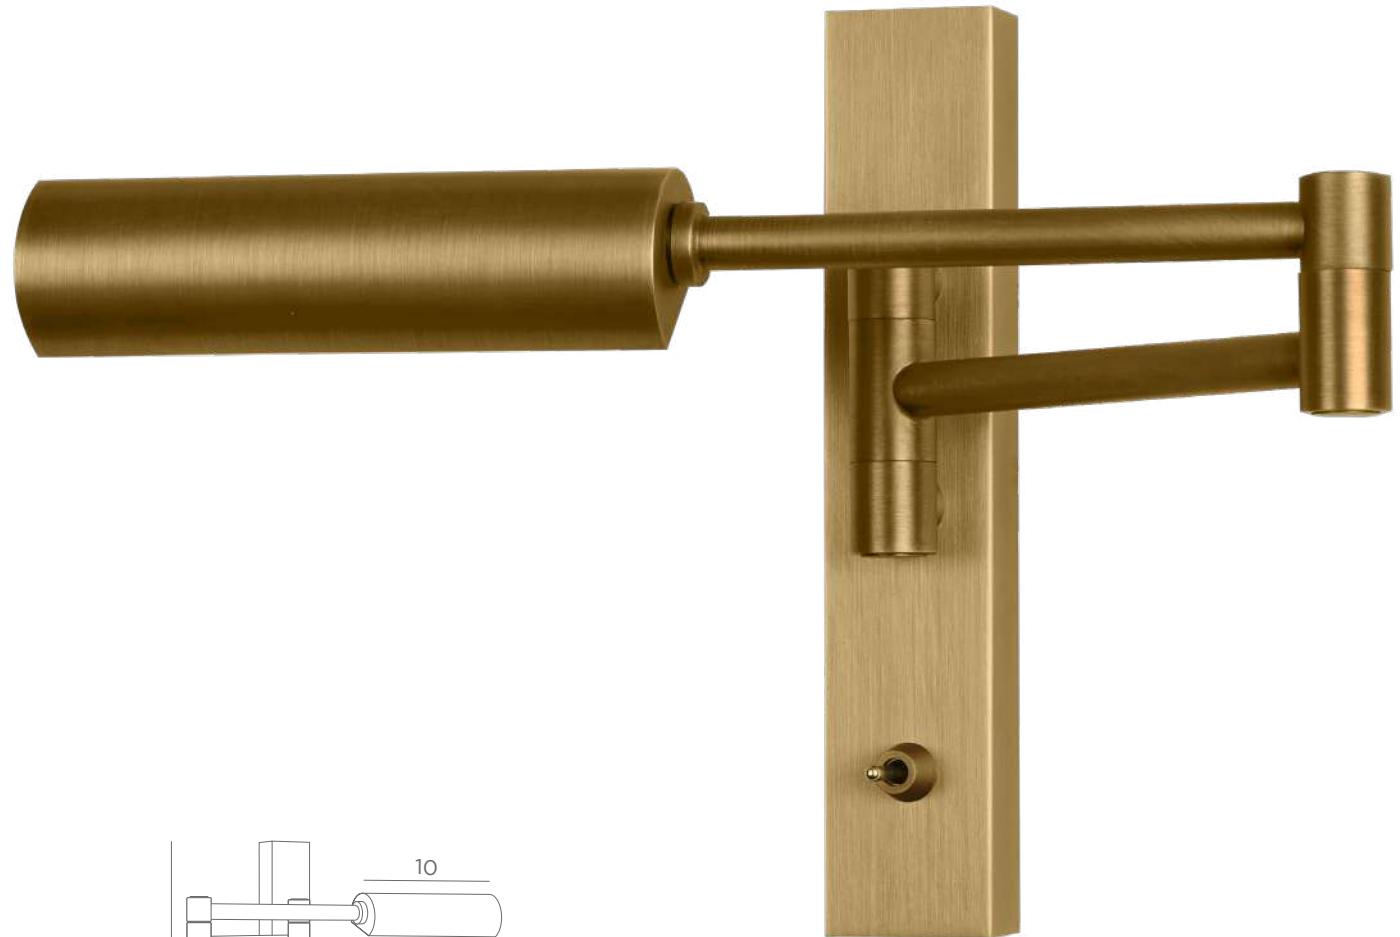

READING WALL LAMPS

WITH REFLECTOR

- G9
- DIM
- LED BULB INCLUDED
- ONLY FOR LED BULB
- NO DRIVER
- ADJUSTABLE REFLECTOR

POLONIUS

1646 028 Light bronze	1646 029 Brushed bronze	1646 032 Brushed chrome

1x G9
LED bulb included
4,5W - 500lm - 2700°K
Not dimmable
Toggle switch
↳ 15-30 cm