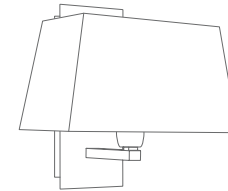

WALL LAMPS WITH LAMP SHADE

E27

DIM

FOR LED
BULB

Lampshade DENDOUR large
□ 23x12-28x15-16 cm
Lampshade code : 1431
+ fabric code
↳ 20 cm