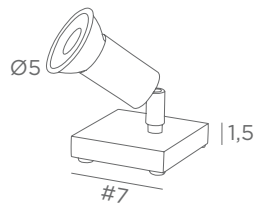

The table spotlights in structured black are mounted with black adjustable joints

Lightings used to illuminate any painting or object

TABLE SPOTLIGHTS

WITH ADJUSTABLE SPOTLIGHTS

GU10 FOR LED BULBS NO TRANSFO SWITCH ON CABLE

MERCURE PL

6015 002 Structured black	6015 020 Polished brass	6015 029 Brushed bronze	6015 033 Brushed nickel

2. 1x GU10