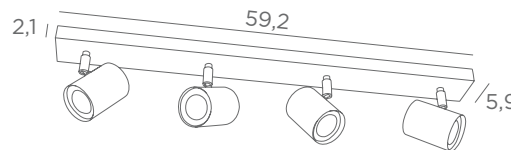

MAGELLAN SQUARE

5145 001 Structured white	5145 002 Structured black	5145 028 Light bronze	5145 029 Brushed bronze	5145 032 Brushed chrome

4x GU10

MAGELLAN 4

5144 001 Structured white	5144 002 Structured black	5144 028 Light bronze	5144 029 Brushed bronze	5144 032 Brushed chrome