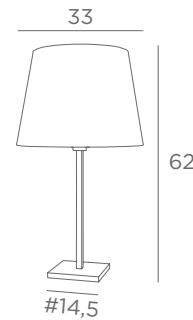

MENNA 2 o

2256 028 Light bronze	2256 029 Brushed bronze	2256 032 Brushed chrome

1x E27

Lampshade MENNA 2 o
Ø 25-33-25 cm
Lampshade code : 2259
+ fabric code