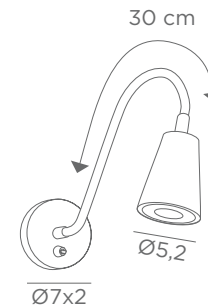

DESPINA

1660 002	1660 029	1660 032
Structured black	Brushed bronze	Brushed chrome

1x GU10
Flex 30 cm
Toggle switch
No transfo - Dimmable