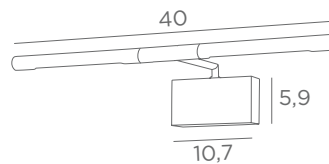

MEROE 40

- 1864 020
  Polished
  brass
- 1864 029
  Brushed
  bronze
- 1864 033
  Brushed
  nickel

2x G4
Anti-UV LED bulbs included
2x 2,5W - 2x 320lm - 2700°K
Transfo 60VA/230V/12V not dimmable