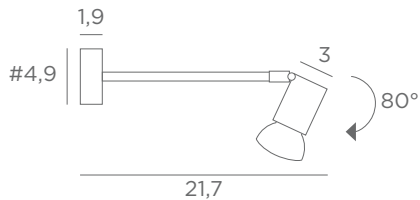

PAINTING/WALL LAMPS WITH SPOTLIGHT

GU10

DIM

NO TRANSFO

ONLY FOR LED BULB

ADJUSTABLE SPOTLIGHT

PEGASE

1665 001 Structured white	1665 002 Structured black	1665 029 Brushed bronze	1665 032 Brushed chrome

1x GU10
Dimmable