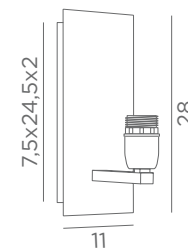

DENDOUR

1431 029 Brushed bronze	1431 032 Brushed chrome
1x E27	

Photo : Dendour/29 - lampshade # lin moscou