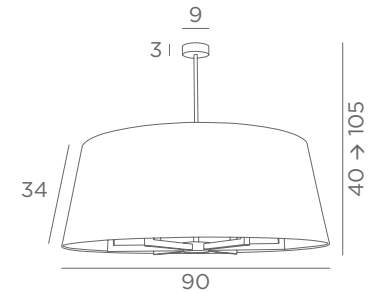

TOURAH 6 LARGE

4189 028	4189 029
Light	Brushed
bronze	bronze

6x E27

Adjustable height

Lampshade TOURAH 6 LARGE o90

Ø 78-90-34 cm

Lampshade code : 4189 + fabric code