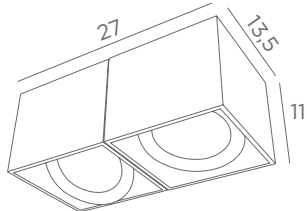

ATRIA 2 MOBILE

- ☐ 5422 001 Structured white
- ☐ 5422 002 Structured black

2x AR111
The bulbs are 40° adjustable
2x transfos 60VA/230/12V
Only for LED bulbs max. 15W