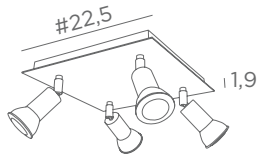

Photo : Deimos L2+1/45

CEILING SPOTLIGHTS

WITH ADJUSTABLE SPOTLIGHTS

GU10

DIM

FOR LED BULBS

NO TRANSFO

MERCURE SQUARE