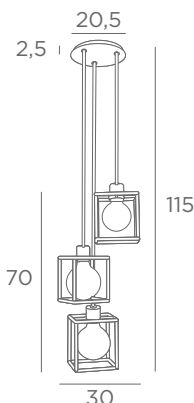

SUSPENSIONS

WITH DECORATIVE BULBS

E27

DIM

FOR LED BULBS

OTHER CABLE LENGTHS ON REQUEST

KERMA 3 o20

4904 025
Brushed
brass