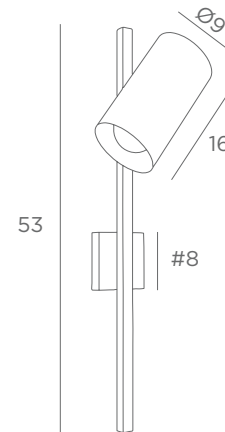

WALL LAMPS

WITH INDIRECT LIGHTING/SPOTLIGHTS

FOR LED BULBS

NO TRANSFO

CROWN 1

1649 002 Structured black	1649 028 Light bronze	1649 029 Brushed bronze
1x GU10		

CROWN 2

1650 002 Structured black	1650 028 Light bronze	1650 029 Brushed bronze
2x GU10		

JONAS

1630 002 Structured black	1630 028 Light bronze	1630 029 Brushed bronze
1x E27 Adjustable spotlight ↳ 12,5 cm		

Available
with switch
on request

Photos : Crown 2/02 & Jonas/02