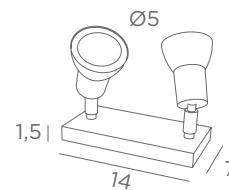

1x GU10
Dimmable with a dimmer switch on cable

01
Structured white

02
Structured black

20
Polished brass

28
Light bronze

29
Brushed bronze

32
Brushed chrome

SADIRA PL 2