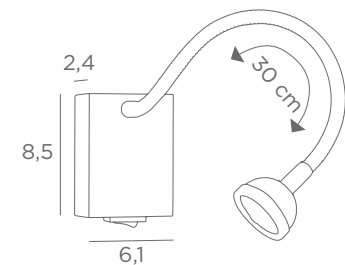

ALTAIR

1606 025 1606 029
Brushed brass Brushed bronze

Integrated LED 1W - 119lm - 2700°K
Flex 30 cm
Rocker switch
Driver 230V not dimmable