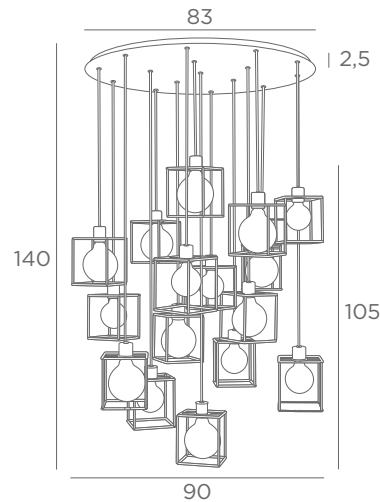

KERMA 16 o83

4916 002
Structured
black

4916 025
Brushed
brass

Reference including : the ceiling
base, textile cables & 16x E27 R