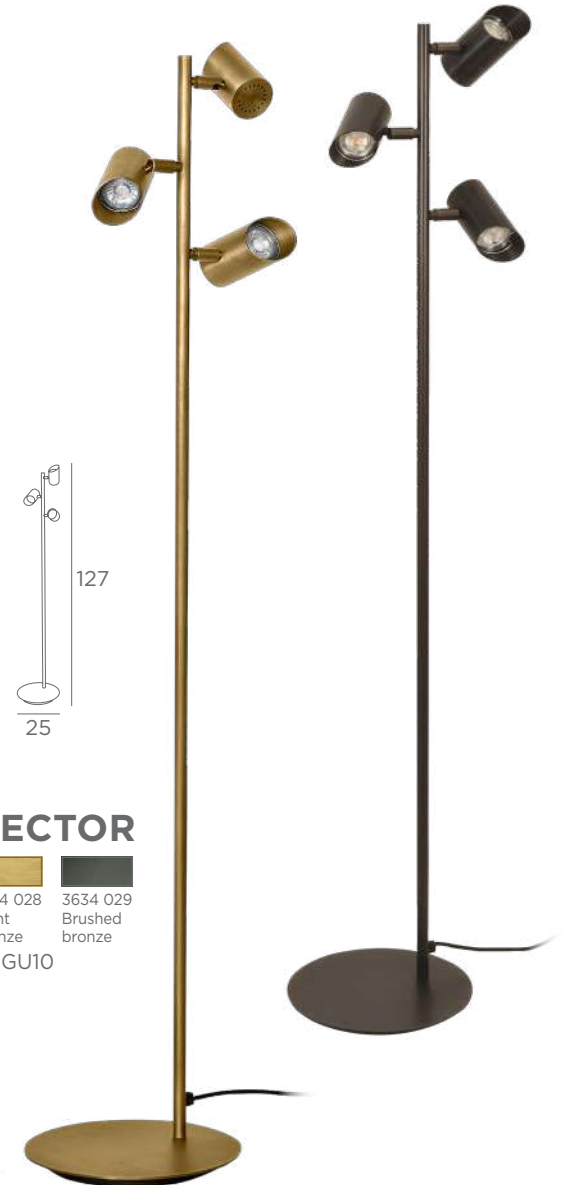

FOOT
SWITCH

HERMES

3633 029
Brushed
bronze

2x GU10
Adjustable
tablet height

HECTOR

3634 028
Light
bronze

3634 029
Brushed
bronze

3x GU10