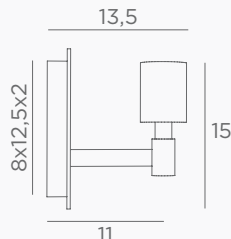

SINOUHE L

1962 002 Structured black	1962 028 Light bronze	1962 029 Brushed bronze

1x E27

Only suitable for
a decorative bulb