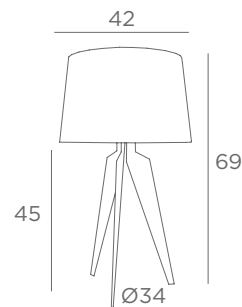

ALBI 1

1x E27

Lampshade ALBI 1

Ø 22-25-18 cm

Lampshade code : 2164

+ fabric code