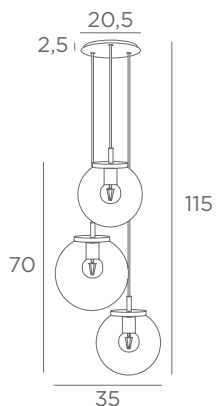

FORYOU 3 o20

4451 002
Structured
black

4451 025
Brushed
brass

4451 028
Light
bronze

4451 029
Brushed
bronze

Reference including : the ceiling base, textile cables, glass covers, E27 fittings & LED bulbs

1. To add : 2 *SPHERE SMALL*
   1 *SPHERE MEDIUM*