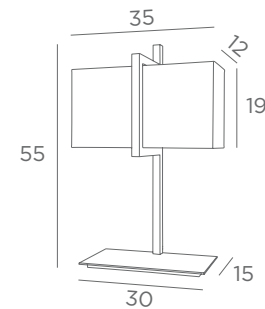

BASTET

2420 028 2420 029
Light bronze
Brushed bronze

1x E27

Lampshade BASTET

□ 35x12-35x12-19 cm
Lampshade code : 2420
+ fabric code