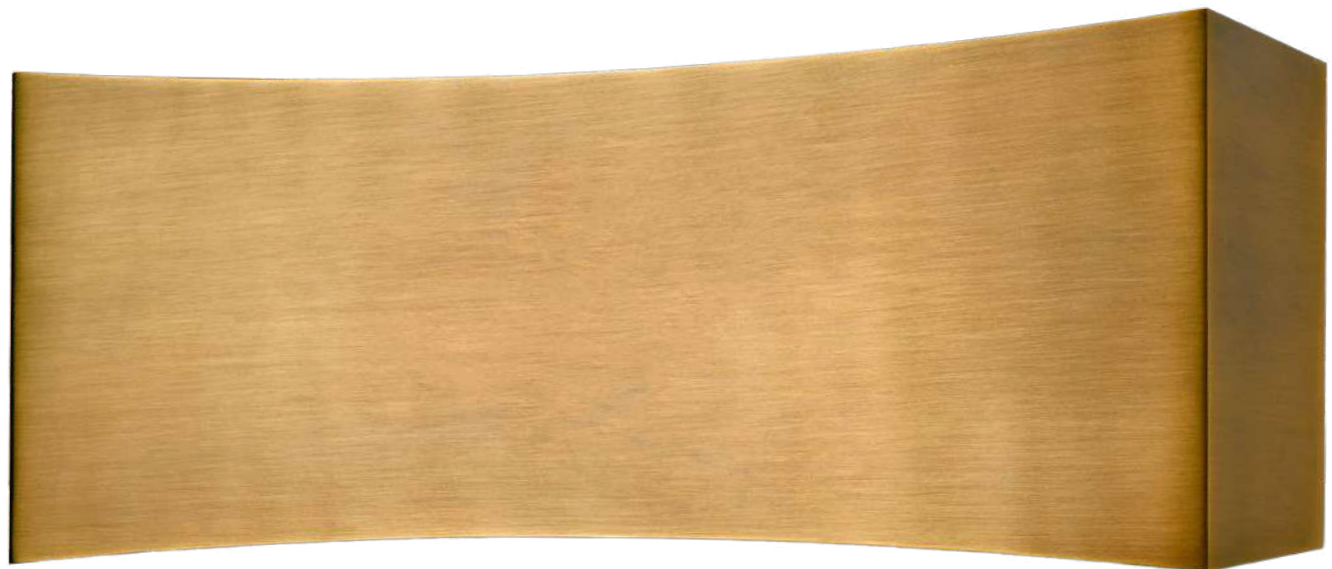

PHOBOS

1731 002	1731 028	1731 029
Structured black	Light bronze	Brushed bronze

Integrated LED strips
31,7W - 2613lm - 2700°K
Driver 240V not dimmable