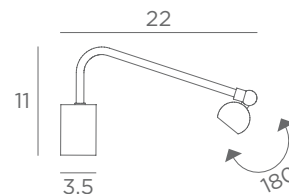

PAINTING LIGHTS

WITH REFLECTOR

INTEGRATED LED

DRIVER 240V

ADJUSTABLE REFLECTOR

VERSAILLES 35

1893 025 1893 029 1893 033
Brushed Brushed Brushed
brass bronze nickel

Integrated LED strips
4,9W - 410lm - 2700°K
Driver 240V not dimmable

VERSAILLES 55

1895 025 1895 029 1895 033
Brushed Brushed Brushed
brass bronze nickel

Integrated LED strips
7,7W - 644lm - 2700°K
Driver 240V not dimmable

VERSAILLES 75

1897 025 1897 029 1897 033
Brushed Brushed Brushed
brass bronze nickel

Integrated LED strips
10,5W - 878lm - 2700°K
Driver 240V not dimmable