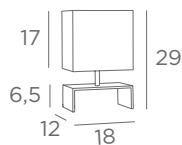

ANKH

2410 029
Brushed
bronze
1x E27

Lampshade ANKH
□ 18x12-18x12-17 cm
Lampshade code : 2410
+ fabric code