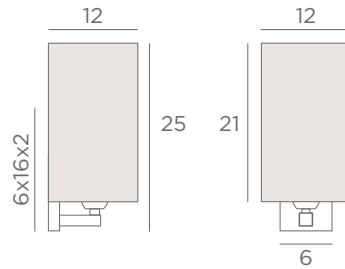

WALL LAMPS WITH LAMPSHADE

Lampshade AMADA # (screen)
12-12-21 cm
Lampshade code : 1520
+ fabric code

Lampshade AMADA o (screen)
Ø 18x13-18x13-20 cm
Lampshade code : 1519
+ fabric code

AMADA

1519 029 Brushed bronze
1519 032 Brushed chrome
1x E27