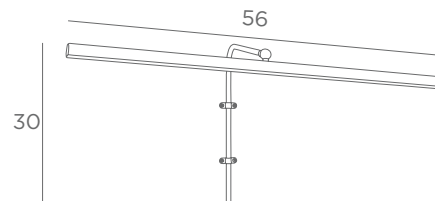

Driver 230V (separately delivered) to place on the wall or behind the painting