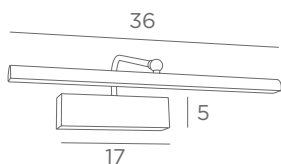

PAINTING LIGHTS

WITH REFLECTOR

INTEGRATED LED

DRIVER 240V

ADJUSTABLE REFLECTOR

VERSAILLES 35

1893 025 1893 029 1893 033
Brushed Brushed Brushed
brass bronze nickel

Integrated LED strips
4,9W - 410lm - 2700°K
Driver 240V not dimmable

VERSAILLES 55

1895 025 1895 029 1895 033
Brushed Brushed Brushed
brass bronze nickel

Integrated LED strips
7,7W - 644lm - 2700°K
Driver 240V not dimmable

VERSAILLES 75

1897 025 1897 029 1897 033
Brushed Brushed Brushed
brass bronze nickel

Integrated LED strips
10,5W - 878lm - 2700°K
Driver 240V not dimmable