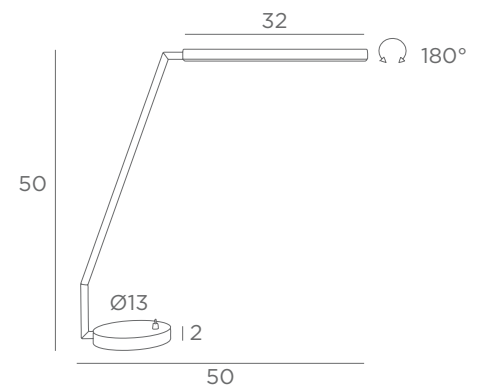

Photo : Paco/02