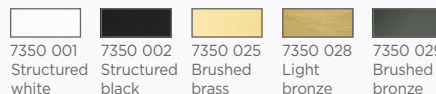

REFERENCE

FINISHES & CODES

OPTIONAL CABLES & FITTINGS

CEILING BASE 1 o10

Standard length : 90 cm
Diameter pendant : unlimited

CEILING BASE 3 o20

Standard lengths : 90, 45 & 70 cm, same
the KERMA 3 o20, page 20
For 3 pendants from Ø12 to 24 cm

CEILING BASE 3 o26

Standard lengths : 80, 50 & 65 cm, same
the ARTEMIS 3 o26, page 14
For 3 pendants from Ø16 to 33 cm

CEILING BASE 4 o26

Standard lengths : 80, 60, 47 & 65 cm,
same the ARTEMIS 4 o26, page 14
For 4 pendants from Ø12 to 26 cm

CEILING BASE 5 o26

Standard lengths : 95, 40, 85, 50 & 75 cm,
same the KERMA 5 o26, page 20
For 5 pendants from Ø12 to 23 cm

CEILING BASE 5 o33

Standard lengths : 80, 60, 45, 65 & 35 cm,
same the ARTEMIS 5 o33, page 15
For 5 pendants from Ø15 to 31 cm