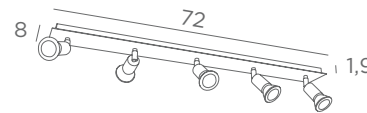

MERCURE 5

5166 001 Structured white	5166 020 Polished brass	5166 029 Brushed bronze	5166 032 Brushed chrome

5x GU10