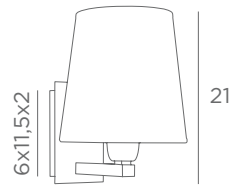

Lampshade RAMOSE 2 o
Ø 12-16-16 cm
Lampshade code : 1102
+ fabric code
↳ 19 cm