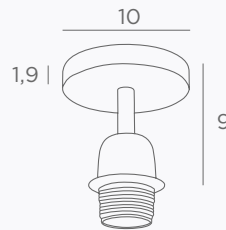

KENTIKA E27

4043 001 Structured white
4043 029 Brushed bronze
4043 033 Brushed nickel
1x E27