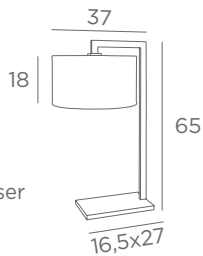

Lampshade DEP

Ø 32-32-18 cm + integral diffuser
Lampshade code : 2235
+ fabric code