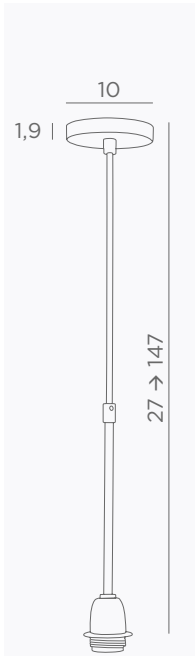

SUSPENSION 0 TUBES

- 4075 029 Brushed bronze
- 4075 033 Brushed nickel