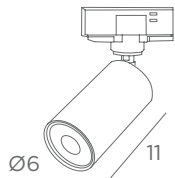

Photos : Deimos S1 #/29 & Deimos S2 #/25

CEILING SPOTLIGHTS

WITH ADJUSTABLE SPOTLIGHT

GU10

DIM

FOR LED BULB

NO TRANSFO

RAILS
 Available finishes : black, white and aluminium
 To create a rail composition, we provide all accessories : rail, angle, power supply, ...
 Please consult our price list