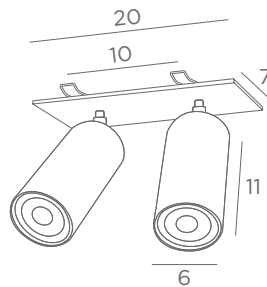

The spotlights in
structured black is
mounted with black
adjustable joints

Photo : Deimos P2 #/29