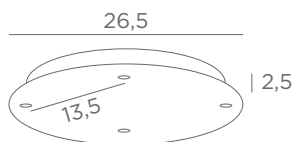

REFERENCE

FINISHES & CODES

OPTIONAL CABLES & FITTINGS

CEILING BASE 1 o10

Standard length : 90 cm
Diameter pendant : unlimited

CEILING BASE 3 o20

Standard lengths : 90, 45 & 70 cm, same
the KERMA 3 o20, page 20
For 3 pendants from Ø12 to 24 cm

CEILING BASE 3 o26

Standard lengths : 80, 50 & 65 cm, same
the ARTEMIS 3 o26, page 14
For 3 pendants from Ø16 to 33 cm

CEILING BASE 4 o26

Standard lengths : 80, 60, 47 & 65 cm,
same the ARTEMIS 4 o26, page 14
For 4 pendants from Ø12 to 26 cm