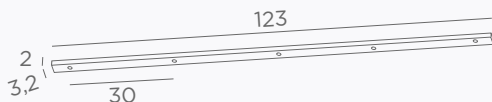

CEILING BASES FOR PENDANT LIGHTS

Cables and fittings
see page 49

VIEW & SIZES (in cm)

REFERENCE

FINISHES & CODES

OPTIONAL CABLES & FITTINGS

CEILING BASE SQ 1

Standard length : 90 cm, same the KERMA SQUARE 1, page 18
Diameter pendant : unlimited

CEILING BASE L 2

Standard lengths : 70 & 90 cm, same the KERMA L 2, page 18
For 2 pendants from Ø29,5 to 59 cm

CEILING BASE L 3

Standard lengths : 70, 50 & 90 cm, same the KERMA L 3, page 18
For 3 pendants from Ø29,5 to 59 cm

CEILING BASE L 4

Standard lengths : 65, 90, 50 & 70 cm, same the KERMA L 4, page 18
For 4 pendants from Ø29,5 to 59 cm

CEILING BASE L 5

Standard lengths : 70, 90, 60, 85 & 75 cm, same the KERMA L 5, page 18
For 5 pendants from Ø29,5 to 59 cm