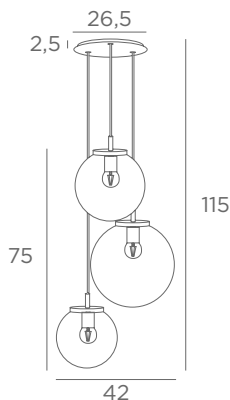

SUSPENSIONS

WITH DECORATIVE GLASSES

E27

DIM

LED BULBS INCLUDED

ONLY FOR LED BULBS

OTHER CABLE LENGTHS ON REQUEST

OTHER COMBINATIONS

Select another ceiling base (a large selection is available on pages 46 to 49) Choose a mix of glasses (small, medium, large) and the color (see page 9)

Add the *FORYOU CABLING* in the color that matches the ceiling base

CABLING

4448 002
Black cable
Metal in
finish 02

CABLING

4448 025
Gold cable
Metal in
finish 25

CABLING

4448 028
Gold cable
Metal in
finish 28

CABLING

4448 029
Black cable
Metal in
finish 29

This reference includes :

- the cabling for the ceiling base with textile cable (1m)
- the glass cover, an electrical fitting and an LED bulb

FORYOU 3 o26

4452 002
Structured
black

4452 025
Brushed
brass

4452 028
Light
bronze

4452 029
Brushed
bronze

Reference including : the ceiling base, textile cables, glass covers, E27 fittings & LED bulbs

1. To add : 1 *SPHERE SMALL*
   1 *SPHERE MEDIUM*
   1 *SPHERE LARGE*