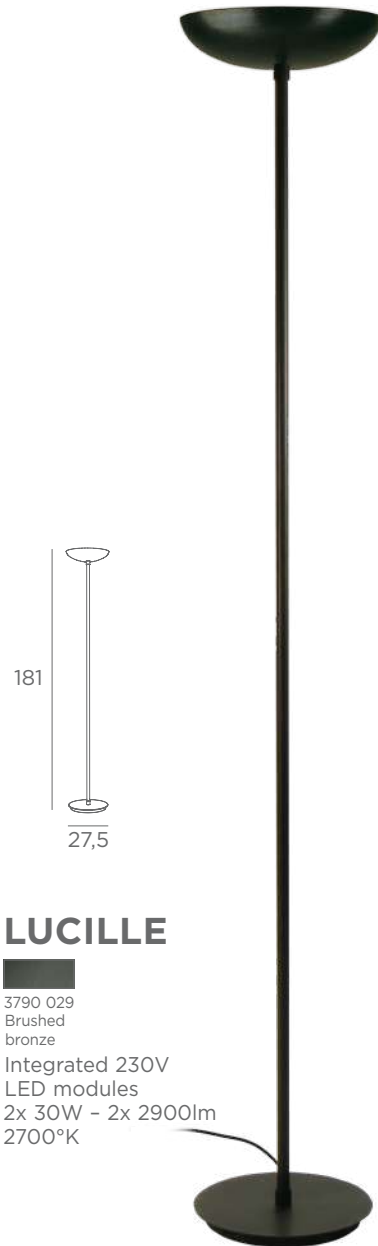

LUCILLE

3790 029
Brushed
bronze
Integrated 230V
LED modules
2x 30W - 2x 2900lm
2700°K