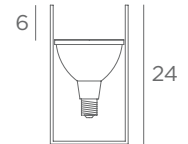

UP 138

6082 001 Structured white
6082 002 Structured black

1x E27
Use a PAR 38 bulb
No transfo
Only for LED bulb