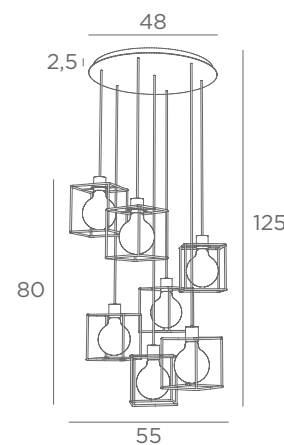

KERMA 6 o38

4906 025
Brushed
brass

4906 029
Brushed
bronze

Reference including : the ceiling
base, textile cables & 6x E27 R

KERMA 7 o48

4907 025
Brushed
brass

4907 029
Brushed
bronze

Reference including : the ceiling
base, textile cables & 7x E27 R