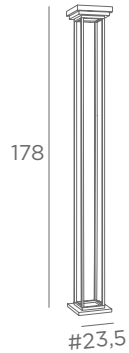

FLOOR LAMPS

WITH INDIRECT LIGHTING
WITH LAMPSHADE

MIRA

3798 002
Structured
black

Integrated 230V LED modules
2x 30W - 2x 2900lm - 2700°K
Foot dimmer