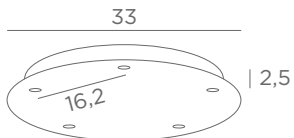

CEILING BASES FOR PENDANT LIGHTS

Cables and fittings
see page 49

VIEW & SIZES (in cm)

REFERENCE

FINISHES & CODES

OPTIONAL CABLES & FITTINGS

CEILING BASE 1 o10

Standard length : 90 cm
Diameter pendant : unlimited

CEILING BASE 3 o20

Standard lengths : 90, 45 & 70 cm, same
the KERMA 3 o20, page 20
For 3 pendants from Ø12 to 24 cm

CEILING BASE 3 o26

Standard lengths : 80, 50 & 65 cm, same
the ARTEMIS 3 o26, page 14
For 3 pendants from Ø16 to 33 cm

CEILING BASE 4 o26

Standard lengths : 80, 60, 47 & 65 cm,
same the ARTEMIS 4 o26, page 14
For 4 pendants from Ø12 to 26 cm

CEILING BASE 5 o26

Standard lengths : 95, 40, 85, 50 & 75 cm,
same the KERMA 5 o26, page 20
For 5 pendants from Ø12 to 23 cm

CEILING BASE 5 o33

Standard lengths : 80, 60, 45, 65 & 35 cm,
same the ARTEMIS 5 o33, page 15
For 5 pendants from Ø15 to 31 cm

CEILING BASE 6 o30

Standard lengths : 25, 50, 95, 65, 40, &
80 cm, same the FORYOU 6 o30, page 13
For 6 pendants from Ø11 to 23 cm