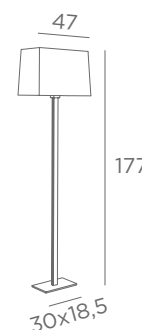

TAHO FLOOR

3481 029
Brushed
bronze
1x E27

Lampshade TAHO FLOOR

□ 47x23-50x27-33 cm

+ top diffuser

Lampshade code : 3481

+ fabric code