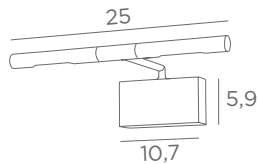

MEROE 25

- 1862 020
  Polished
  brass
- 1862 029
  Brushed
  bronze
- 1862 033
  Brushed
  nickel

2x G4
Anti-UV LED bulbs included
2x 2,5W - 2x 320lm - 2700°K
Transfo 60VA/230V/12V not dimmable