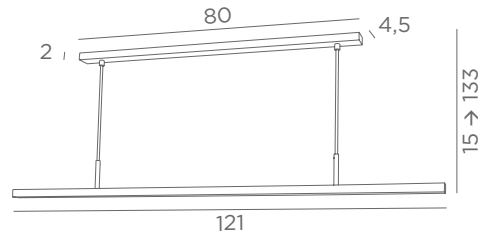

SUSPENSIONS WITH REFLECTOR

INTEGRATED
LED

NO
DRIVER

HIGHER HEIGHT
ON REQUEST

POLARIS 90

Integrated 230V LED module
21,6W - 1989lm - 2700°K
Distance between tubes : 37 cm
Adjustable height

POLARIS 120

Integrated 230V LED module
28,8W - 2652lm - 2700°K
Distance between tubes : 68 cm
Adjustable height

POLARIS 150

Integrated 230V LED module
36W - 3315lm - 2700°K
Distance between tubes : 68 cm
Adjustable height