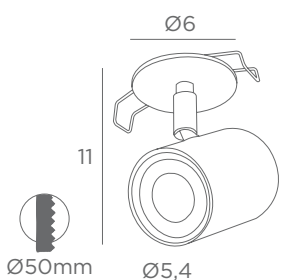

MANHATTAN 6

- 5966 001 Structured white
- 5966 002 Structured black
- 5966 025 Brushed brass
- 5966 028 Light bronze
- 5966 029 Brushed bronze

1x GU10
Base : Ø 6 cm
Placement with clips in a round ceiling cutout
In option :
Manhattan is also available with a base of Ø 8 cm
Use reference : Manhattan 8 - code 5968