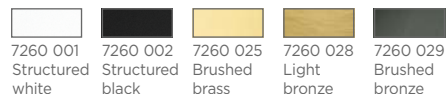

Standard lengths : 50, 70, 90, 60, 85 & 75 cm
For 6 pendants from Ø29,5 to 59 cm