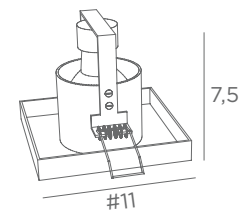

ORLANDO

5910 001 Structured white	5910 002 Structured black	5910 025 Brushed brass	5910 028 Light bronze	5910 029 Brushed bronze

1x GU10

Placement with clips in a round ceiling cutout

Ø100mm