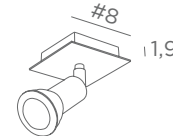

MERCURE 3

5163 001 Structured white	5163 020 Polished brass	5163 029 Brushed bronze	5163 032 Brushed chrome

2. 3x GU10

MERCURE 2

5162 001 Structured white	5162 020 Polished brass	5162 029 Brushed bronze	5162 032 Brushed chrome

2. 2x GU10

MERCURE 1

5161 001 Structured white	5161 020 Polished brass	5161 029 Brushed bronze	5161 032 Brushed chrome

2. 1x GU10

MERCURE ST

5168 001 Structured white	5168 020 Polished brass	5168 029 Brushed bronze	5168 032 Brushed chrome

2. 1x GU10

Photos : Mercure 2/32, Mercure 1/20 & Mercure ST/29