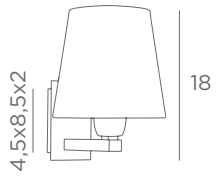

WALL LAMPS WITH LAMP SHADE

E27 DIM FOR LED BULB

Lampshade RAMOSE 1 o
Ø 10-14-13 cm
Lampshade code : 1101
+ fabric code
↳ 17 cm