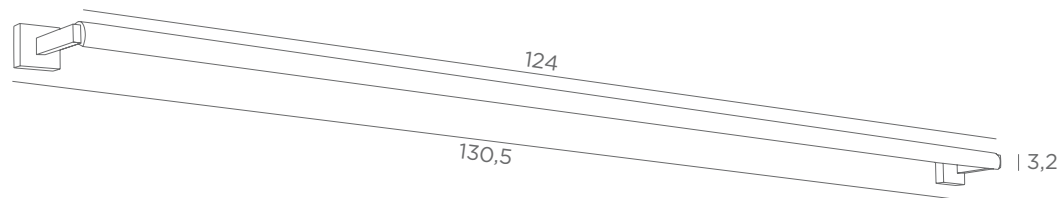

CREMONE 125

1828 002 1828 029
Structured Brushed
black bronze

Integrated 230V LED module
28,8W - 2652lm - 2700°K
No driver