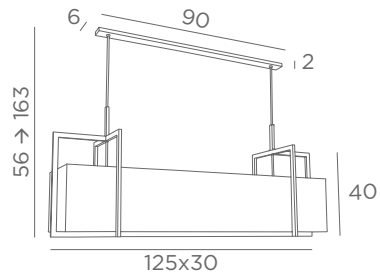

SUSPENSIONS WITH LAMPSHADE

E27

DIM

FOR LED
BULBS

HIGHER HEIGHT
ON REQUEST