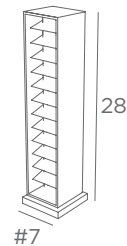

BRIGHTON

2845 002
Structured
black

2845 025
Brushed
brass

2845 028
Light
bronze

2845 029
Brushed
bronze

Integrated LED strips
11,2W - 923lm - 2700°K
Switch on cable
Plug driver 240V not dimmable