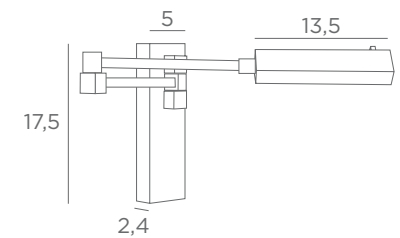

Integrated LED strip
3,6W - 350lm - 2700°K
Driver 240V not dimmable
↳ 30,5-48 cm

VESTA - SWITCH

	
1687 028	1687 029
Light	Brushed
bronze	bronze

Integrated LED strip
3,6W - 350lm - 2700°K
Driver 240V not dimmable
↳ 30,5-48 cm