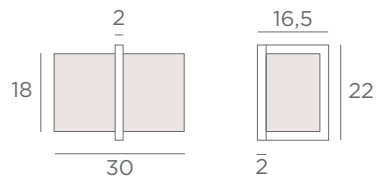

WALL LAMPS WITH LAMPSHADE

IKHEM

1441 029 1441 032
Brushed Brushed
bronze chrome

1x E27

Lampshade IKHEM

□ 30x12-30x12-18 cm

Lampshade code : 1441

+ fabric code