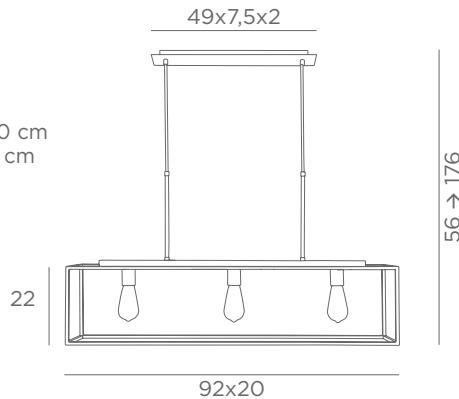

SUSPENSIONS

WITH DECORATIVE BULBS

E27

FOR LED BULBS

HIGHER HEIGHT ON REQUEST

To add :
BULBS
L142 mm
Gold : 6835 000

HENOUTMIRE 3

+ Ousermaatre small structure

■ + **STRUCTURE**

4425 029 4995 002
Brushed Black
bronze Epoxy

3x E27

Distance between fittings : 30 cm

Distance between tubes : 40 cm

Adjustable height