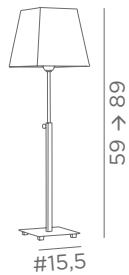

NOUBET

2362 029
Brushed
bronze

1x E27

Adjustable height

Lampshade NOUBET

14-20-20 cm

Lampshade code : 1308

+ fabric code