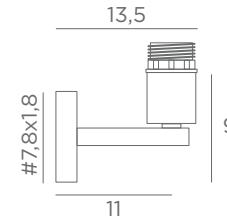

EXPLORER

1958 028 Light bronze	1958 029 Brushed bronze

1x E27

Advised to place a
KERMA structure or a
lampshade (option)