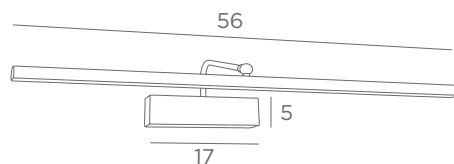

PAINTING LIGHTS

WITH REFLECTOR

INTEGRATED LED

DRIVER 240V

ADJUSTABLE REFLECTOR

VERSAILLES 35

1893 025 1893 029 1893 033
Brushed Brushed Brushed
brass bronze nickel

Integrated LED strips
4,9W - 410lm - 2700°K
Driver 240V not dimmable

VERSAILLES 55

1895 025 1895 029 1895 033
Brushed Brushed Brushed
brass bronze nickel

Integrated LED strips
7,7W - 644lm - 2700°K
Driver 240V not dimmable

VERSAILLES 75

1897 025 1897 029 1897 033
Brushed Brushed Brushed
brass bronze nickel

Integrated LED strips
10,5W - 878lm - 2700°K
Driver 240V not dimmable