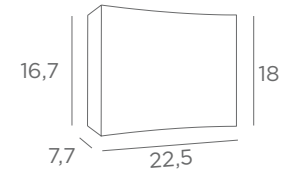

NAXOS

1733 002	1733 028	1733 029
Structured black	Light bronze	Brushed bronze

Integrated LED strips
19,2W - 1584lm - 2700°K
Driver 240V not dimmable