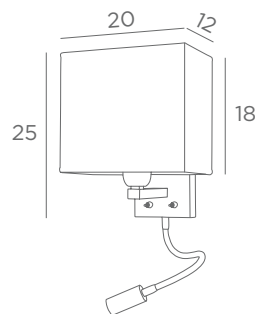

Lampshade TEOS rect
□ 20x12-20x12-18 cm
Lampshade code : 1312
+ fabric code
↳ 18 cm

TEOS

1375 002 Structured black
1375 029 Brushed bronze
1375 032 Brushed chrome

1x E27 + switch
LED 1W - 119lm - 2700°K
+ switch + flex 30 cm + driver 230V

Photo : Teos/32 - lampshade kanak écorce