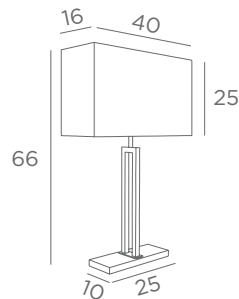

KHETY

2452 098
Brushed bronze
+ light bronze

1x E27

Lampshade KHETY

□ 40x16-40x16-25 cm
Lampshade code : 2452
+ fabric code

Finish code : 98