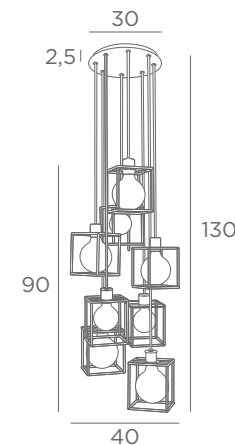

KERMA 6 o38

4906 025
Brushed
brass

4906 029
Brushed
bronze

Reference including : the ceiling
base, textile cables & 6x E27 R

KERMA 7 o48

4907 025
Brushed
brass

4907 029
Brushed
bronze

Reference including : the ceiling
base, textile cables & 7x E27 R