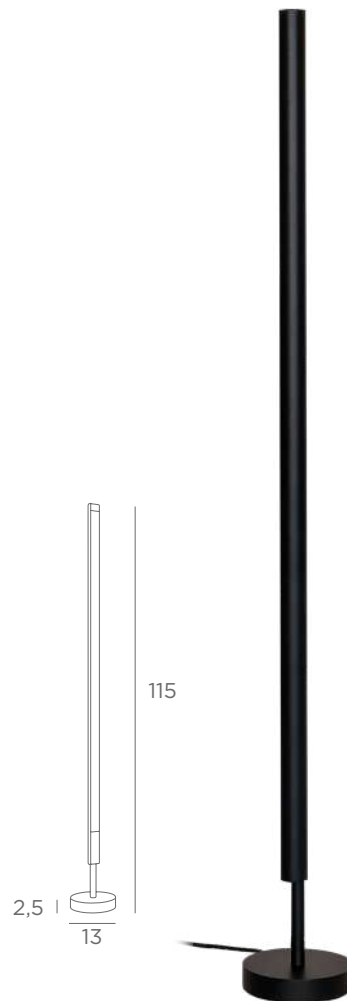

FLOOR LAMPS

WITH SPOTLIGHT/REFLECTOR

FOOT SWITCH

ULYSSE

		
3697 002	3697 028	3697 029
Structured black	Light bronze	Brushed bronze

1x E27
Adjustable spotlight

MILO

		
3700 002	3700 028	3700 029
Structured black	Light bronze	Brushed bronze