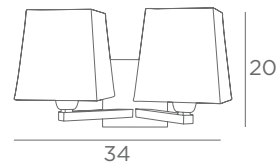

Lampshade SECHAT #
11-14-15 cm
Lampshade code : 1302
+ fabric code (x2)
↳ 18 cm