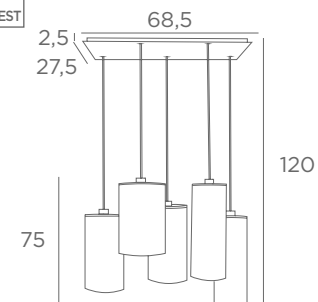

ZIBAL 5

4285 002 Structured black
4285 029 Brushed bronze
5x E27

Lampshades ZIBAL :

ZIBAL 1 : Ø 15-15-40 cm - Lampshade code 4290 + fabric code (x2)

ZIBAL 2 : Ø 18-18-35 cm - Lampshade code 4291 + fabric code (x2)

ZIBAL 3 : Ø 20-20-30 cm - Lampshade code 4292 + fabric code (x1)