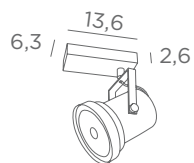

ATHENA 1

5401 029
Brushed bronze

1x AR111
1x transfo 60VA/230/12V
compatible for bulb from 8W-LED to 50W-halo