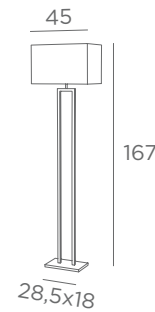

FLOOR LAMPS

WITH LAMPSHADE

E27

FOR
LED BULB

FOOT
SWITCH

MERTY FLOOR

3472 029
Brushed
bronze

1x E27

Lampshade MERTY FLOOR

□ 45x25-45x25-28 cm

Lampshade code : 3472

+ fabric code