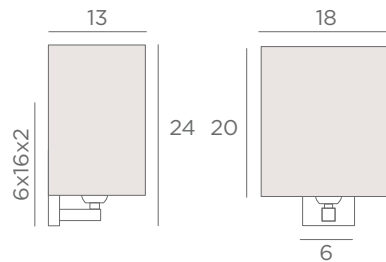

WALL LAMPS WITH LAMPSHADE

Lampshade AMADA # (screen)
12-12-21 cm
Lampshade code : 1520
+ fabric code

Lampshade AMADA o (screen)
Ø 18x13-18x13-20 cm
Lampshade code : 1519
+ fabric code

AMADA

1519 029 Brushed bronze
1519 032 Brushed chrome
1x E27