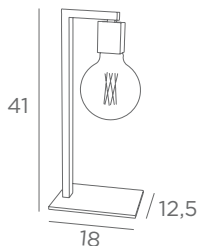

- 2975 028
Light bronze
1x E27
- 2975 029
Brushed bronze

To add :
GOLD BULBS
 Ø95 mm : 6833 000
 Ø125 mm : 6834 000

TABLE LAMPS
 WITH DECORATIVE BULB

- E27
- FOR LED BULB
- SWITCH ON CABLE

TIM 1

- 2973 028
Light bronze
1x E27
- 2973 029
Brushed bronze