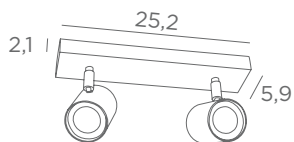

The spotlights in structured black are mounted with black adjustable joints

CEILING SPOTLIGHTS

WITH ADJUSTABLE SPOTLIGHTS

GU10

DIM

FOR LED BULBS

NO TRANSFO

MAGELLAN 2

5142 001 Structured white	5142 002 Structured black	5142 028 Light bronze	5142 029 Brushed bronze	5142 032 Brushed chrome

2x GU10

MAGELLAN 1

5141 001 Structured white	5141 002 Structured black	5141 028 Light bronze	5141 029 Brushed bronze	5141 032 Brushed chrome

1x GU10

Photos : Magellan 2/32 & Magellan 1/28