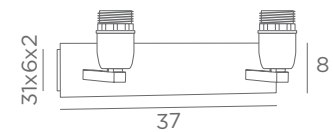

WALL LAMPS WITH LAMPSHADES

E27

FOR LED
BULBS

Lampshade MONTOU o
Ø 10-14-13 cm
Lampshade code : 1101
+ fabric code (x2)
↳ 17 cm