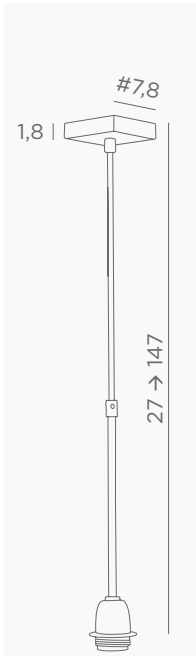

SUSPENSION # TUBES

- 4060 029 Brushed bronze
- 4060 033 Brushed nickel