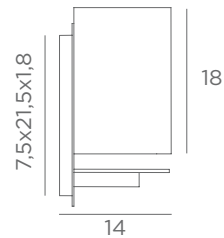

E27

DIM

FOR LED
BULB

NAGANO

1333 028 Light bronze
1333 029 Brushed bronze
1333 032 Brushed chrome

1x E27

Lampshade NAGANO

□ 16x12-16x12-18 cm