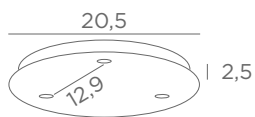

REFERENCE

FINISHES & CODES

OPTIONAL CABLES & FITTINGS

CEILING BASE 1 o10

Standard length : 90 cm
Diameter pendant : unlimited

CEILING BASE 3 o20

Standard lengths : 90, 45 & 70 cm, same
the KERMA 3 o20, page 20
For 3 pendants from Ø12 to 24 cm

CEILING BASE 3 o26

Standard lengths : 80, 50 & 65 cm, same
the ARTEMIS 3 o26, page 14
For 3 pendants from Ø16 to 33 cm

CEILING BASE 4 o26

Standard lengths : 80, 60, 47 & 65 cm,
same the ARTEMIS 4 o26, page 14
For 4 pendants from Ø12 to 26 cm