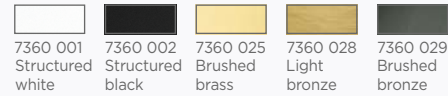

Standard lengths : 105, 40, 65, 85, 75 & 70 cm, same the KERMA 6 o38, page 20
For 6 pendants from Ø15 to 31 cm