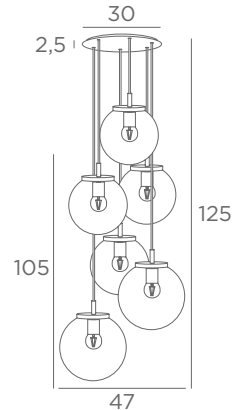

FORYOU 6 o30

4456 002 Structured black	4456 025 Brushed brass	4456 028 Light bronze	4456 029 Brushed bronze

Reference including : the ceiling base, textile cables, glass covers, E27 fittings & LED bulbs

To add : 4 *SPHERE SMALL*
2 *SPHERE MEDIUM*