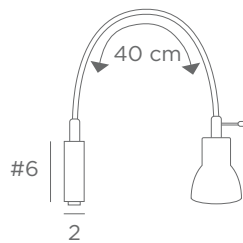

READING WALL LAMPS WITH SPOTLIGHT

ADJUSTABLE
SPOTLIGHT

VEGA AP

1683 029 1683 032
Brushed bronze Brushed chrome

1x GU10
Flex 40 cm
Rocker switch
No transfo - Dimmable

ALTAIR

1606 025 1606 029
Brushed brass Brushed bronze