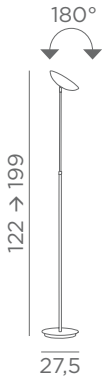

FLOOR LAMPS

WITH INDIRECT LIGHTING/CUPOLA

FOOT
DIMMER

OUSHEBTI

3768 029
Brushed
bronze
R7s fittings
LED bulb included
15W - 2000lm - 2700°K
Adjustable cupola
Adjustable height