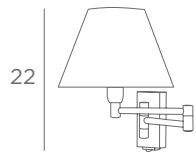

Lampshade MAMMISI o
Ø 9-18-13 cm
Lampshade code : 1130
+ fabric code
↳ 18-36 cm