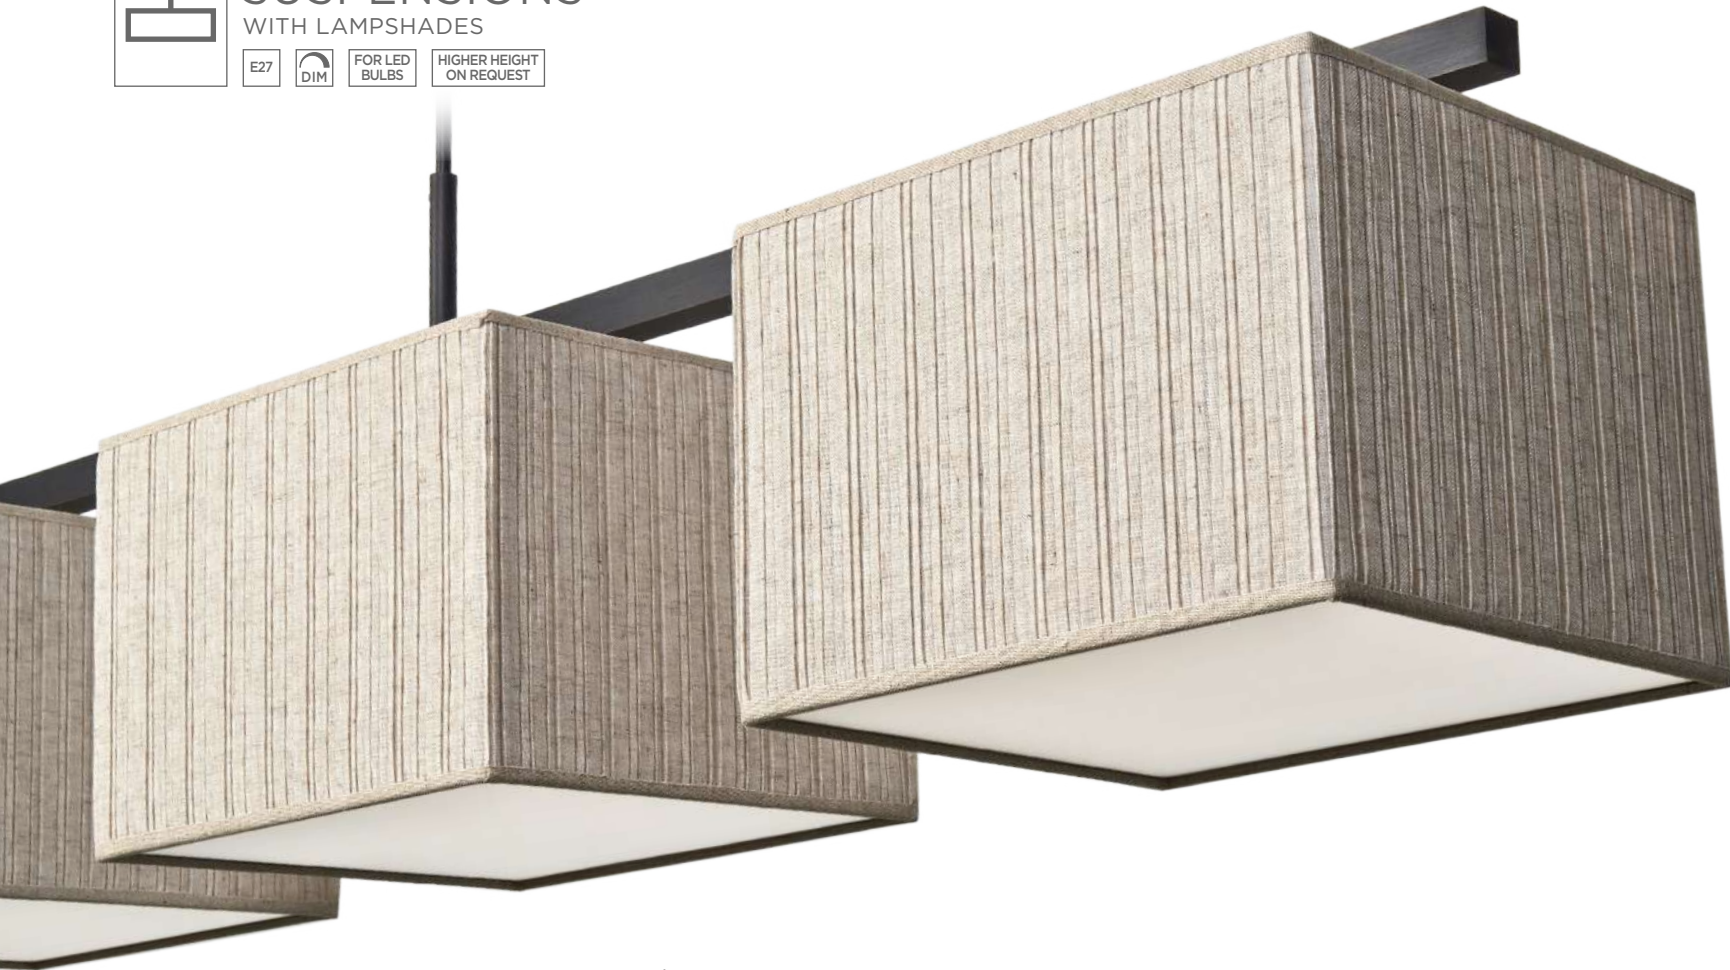

SUSPENSIONS

WITH LAMP SHADES

E27

FOR LED BULBS

HIGHER HEIGHT ON REQUEST

ASSIOUT 3

4415 029
Brushed bronze

3x E27

Distance between fittings : 42,5 cm

Distance between tubes : 37 cm

Adjustable height

Lampshade ASSIOUT

□ 25x17-25x17-18 cm

+ integral diffuser

Lampshade code : 4417

+ fabric code (x3)