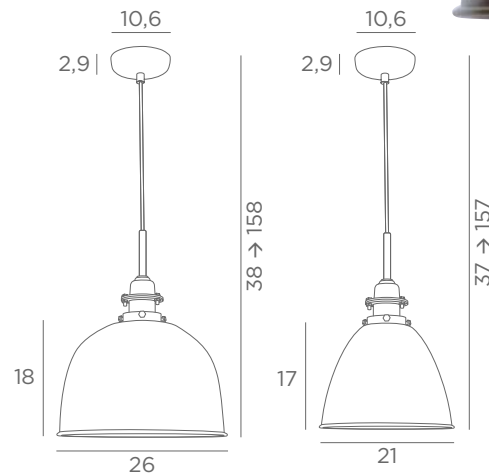

Distance between spotlights : 40 cm

Distance between tubes : 37 cm

Adjustable height

GEMINI 5

	
4645 029	4645 033
Brushed bronze	Brushed nickel

5x GU10

Distance between spotlights : 34 cm

Distance between tubes : 68 cm

Adjustable height

GEMINI 6

	
4646 029	4646 033
Brushed bronze	Brushed nickel

6x GU10

Distance between spotlights : 34 cm

Distance between tubes : 68 cm

Adjustable height

SUSPENSIONS WITH REFLECTOR

E27

DIM

FOR LED
BULB

HIGHER HEIGHT
ON REQUEST

SUPERNOVA

			
4658 028 Light bronze	4658 029 Brushed bronze	4658 078 Bronze medal + light bronze	4658 093 Brushed bronze + brushed nickel

1x E27
Only for LED bulb
Adjustable height