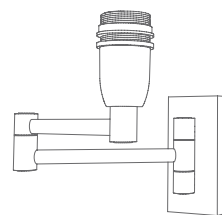

MAMMISI + SWITCH

1131 020 Polished brass	1131 029 Brushed bronze	1131 031 Polished chrome	1131 032 Brushed chrome

1x E14
Rocker switch

MAMMISI - SWITCH

1130 020 Polished brass	1130 029 Brushed bronze	1130 031 Polished chrome	1130 032 Brushed chrome

1x E14