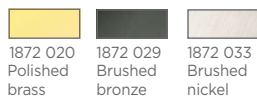

PACHED 25

2x G4

Anti-UV LED bulbs included

2x 2,5W - 2x 320lm - 2700°K

Transfo 60VA/230V/12V not dimmable