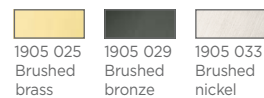

RICHELIEU 55

Integrated LED strips
7,7W - 644lm - 2700°K
Delivered with a driver 230V/12W/0,5A
Not dimmable