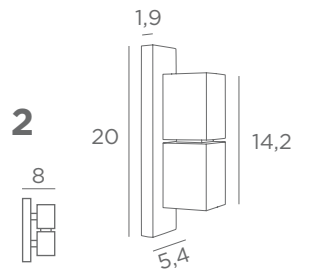

GAMMA 2

1641 029
Brushed
bronze

2x GU10