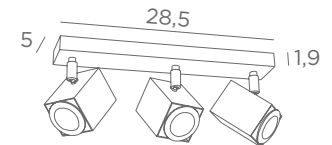

MAJORIS 3

5153 001	5153 029	5153 032
Structured white	Brushed bronze	Brushed chrome

3x GU10

Photo : Majoris 4/29