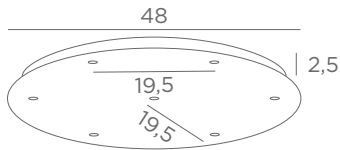

REFERENCE

FINISHES & CODES

OPTIONAL CABLES & FITTINGS

CEILING BASE 6 o38

Standard lengths : 105, 40, 65, 85, 75 & 70 cm, same the KERMA 6 o38, page 20
For 6 pendants from Ø15 to 31 cm

CEILING BASE 7 o48

Standard lengths : 100, 55, 75, 40, 80, 50 & 85 cm, same the Kerma 7 o48, page 20
For 7 pendants from Ø19 to 38 cm