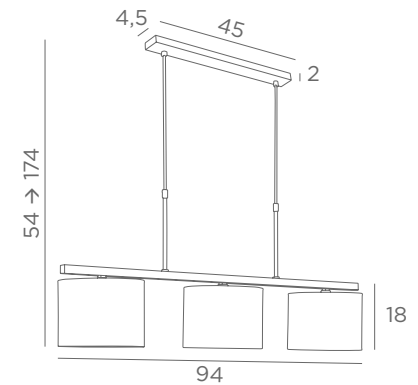

TEFNOUT 3

4281 029	4281 033
Brushed bronze	Brushed nickel

3x E14
Distance between fittings : 37 cm
Distance between tubes : 37 cm
Adjustable height
Lampshade TEFNOUT
Ø 20-20-15 cm
Lampshade code : 4283
+ fabric code (x3)