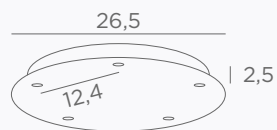

REFERENCE

FINISHES & CODES

OPTIONAL CABLES & FITTINGS

CEILING BASE 1 o10

Standard length : 90 cm
Diameter pendant : unlimited

CEILING BASE 3 o20

Standard lengths : 90, 45 & 70 cm, same
the KERMA 3 o20, page 20
For 3 pendants from Ø12 to 24 cm

CEILING BASE 3 o26

Standard lengths : 80, 50 & 65 cm, same
the ARTEMIS 3 o26, page 14
For 3 pendants from Ø16 to 33 cm

CEILING BASE 4 o26

Standard lengths : 80, 60, 47 & 65 cm,
same the ARTEMIS 4 o26, page 14
For 4 pendants from Ø12 to 26 cm

CEILING BASE 5 o26

Standard lengths : 95, 40, 85, 50 & 75 cm,
same the KERMA 5 o26, page 20
For 5 pendants from Ø12 to 23 cm

CEILING BASE 5 o33

Standard lengths : 80, 60, 45, 65 & 35 cm,
same the ARTEMIS 5 o33, page 15
For 5 pendants from Ø15 to 31 cm