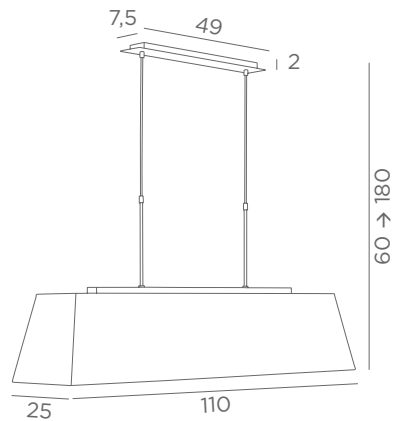

HIGHER HEIGHT
ON REQUEST

HENOUTMIRE 3

+ lampshade large

4425 029 4425 032
Brushed bronze Brushed chrome

3x E27

Distance between fittings : 30 cm

Distance between tubes : 40 cm

Adjustable height