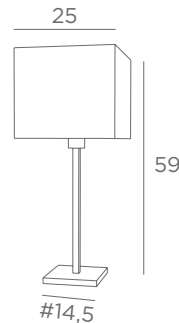

MENNA 2

2256 028 Light bronze	2256 029 Brushed bronze	2256 032 Brushed chrome

1x E27

Lampshade MENNA 2 #

25-25-22 cm

Lampshade code : 2262

+ fabric code