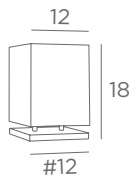

NAOS 1

2354 029
Brushed
bronze

2354 032
Brushed
chrome

1x E27

Lampshade NAOS 1

12-12-15 cm

Lampshade code : 2354

+ fabric code