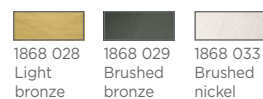

OUBA 65

Integrated 230V LED module
14,4W - 1326lm - 2700°K
No driver