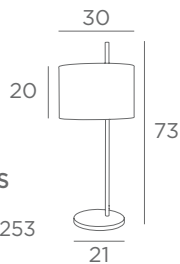

Lampshade MENDES

Ø 30-30-20 cm
Lampshade code : 2253
+ fabric code