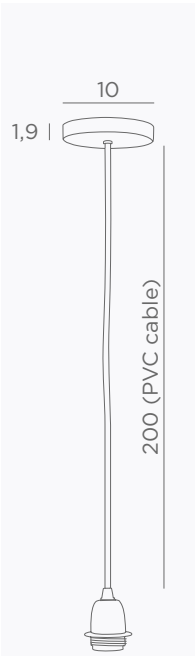

SUSPENSIONS FOR LAMP SHADES

- E27
- DIM
- FOR LED BULBS
- ADJUSTABLE HEIGHT

On request :
other cable or tube lengths,
other sizes for the ceiling base

SUSPENSION 0

- 4070 001 Structured white
- 4070 029 Brushed bronze
- 4070 033 Brushed nickel