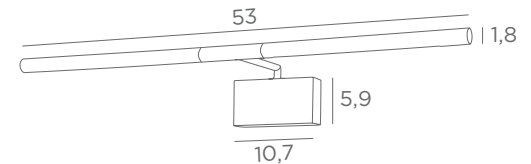

2x G4
Anti-UV LED bulbs included
2x 2,5W - 2x 320lm - 2700°K
Transfo 60VA/230V/12V not dimmable

MEROE 40

- 1864 020
Polished
brass
- 1864 029
Brushed
bronze
- 1864 033
Brushed
nickel

2x G4
Anti-UV LED bulbs included
2x 2,5W - 2x 320lm - 2700°K
Transfo 60VA/230V/12V not dimmable