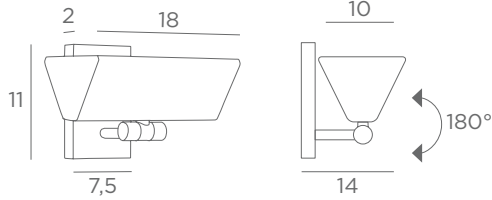

C 17

1717 029
Brushed
bronze

R7s fittings
LED bulb included
15W - 2000lm - 2700°K

THOUEIRIS

1784 001 1784 029 1784 032
Structured white Brushed bronze Brushed chrome

R7s fittings
LED bulb included
15W - 2000lm - 2700°K