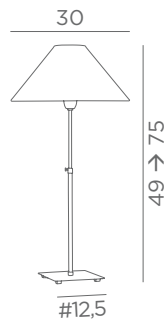

Integrated LED strips
11,2W - 923lm - 2700°K
Switch on cable
Plug driver 240V not dimmable

TABLE LAMPS WITH LAMPSHADE

FOR LED
BULB

SWITCH
ON CABLE

ZABOU 1 o

2191 029
Brushed
bronze

2191 032
Brushed
chrome

1x E27
Adjustable height
Lampshade ZABOU 1 o
Ø 9-30-16 cm
Lampshade code : 1105
+ fabric code