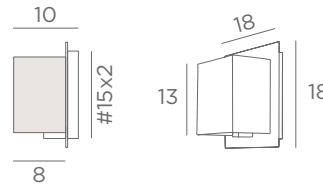

WALL LAMPS WITH LAMPSHADE

FOR LED
BULB

Lampshade DEIR 1 # (screen)
□ 13x9-13x9-13 cm
Lampshade code : 1534
+ fabric code