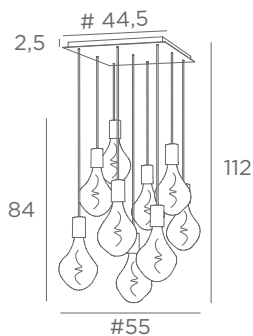

To add :

BULBS

ARTEMIS Ø165 mm
Silver : 6843 000
Gold : 6849 000
Ø125 mm
Silver : 6836 000
Gold : 6834 000

SUSPENSIONS WITH DECORATIVE BULBS

FOR LED
BULBS

OTHER CABLE LENGTHS
ON REQUEST

ARTEMIS 5

4955 002 Structured black
4955 025 Brushed brass
4955 029 Brushed bronze

Reference including : the ceiling base,
textile cables and 5x E27 XXL

ARTEMIS 7

4957 002 Structured black
4957 025 Brushed brass
4957 029 Brushed bronze

Reference including : the ceiling base,
textile cables and 7x E27 XXL

ARTEMIS 9

4958 002 Structured black
4958 025 Brushed brass
4958 029 Brushed bronze

Reference including : the ceiling base,
textile cables and 9x E27 XXL

ARTEMIS SQUARE 9

4959 002 Structured black
4959 025 Brushed brass
4959 029 Brushed bronze

Reference including : the ceiling base,
textile cables and 9x E27 XXL