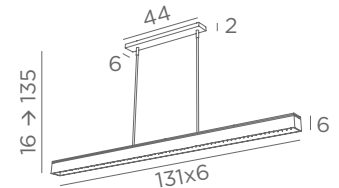

Finish code : 29

GALAND J TUBES

4704 025 Brushed brass	4704 028 Light bronze	4704 029 Brushed bronze

Integrated LED strips
48,5W - 4137lm - 2700°K
Driver placed in the ceiling base
Adjustable height