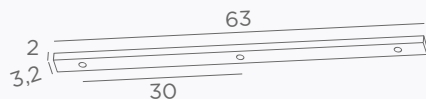

CEILING BASE 11 o38

Standard lengths : 110, 65, 45, 75, 35, 70, 90, 50, 70, 90 & 40cm, same the KERMA 11 o38 page 21
For 11 pendants from Ø9,5 to 19cm

CEILING BASE 16 o83

Standard lengths : 120, 85, 95, 80, 35, 105, 50, 70, 60, 40, 100, 45, 65, 95, 55 & 75 cm, same the KERMA 16 o83, page 21
For 16 pendants from Ø18 to 36 cm

CEILING BASES FOR PENDANT LIGHTS

Cables and fittings
see page 49

VIEW & SIZES (in cm)

REFERENCE

FINISHES & CODES

OPTIONAL CABLES & FITTINGS

CEILING BASE SQ 1

Standard length : 90 cm, same the KERMA SQUARE 1, page 18
Diameter pendant : unlimited

CEILING BASE L 2

Standard lengths : 70 & 90 cm, same the KERMA L 2, page 18
For 2 pendants from Ø29,5 to 59 cm

CEILING BASE L 3

Standard lengths : 70, 50 & 90 cm, same the KERMA L 3, page 18
For 3 pendants from Ø29,5 to 59 cm