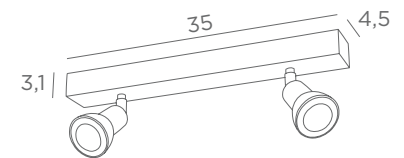

CALLISTO 2

5112 001 Structured white
5112 029 Brushed bronze
2x GU10

Photo : Callisto 3/01