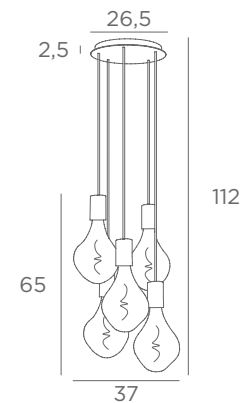

ARTEMIS 5 o26

4962 002 Structured black	4962 025 Brushed brass	4962 029 Brushed bronze

Reference including : the ceiling base, textile cables and 5x E27 XXL