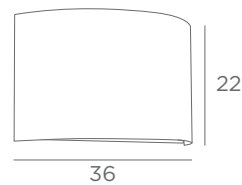

ABOUSIR

1511 029
Brushed
bronze

1x E27

Lampshade ABOUSIR (screen)

Ø 36x13-36x13-22 cm

Lampshade code : 1511

+ fabric code

Photo : Abousir/29 - lampshade plissé naturel