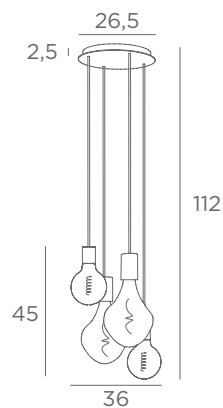

SUSPENSIONS WITH DECORATIVE BULBS

E27

DIM

FOR LED
BULBS

OTHER CABLE LENGTHS
ON REQUEST

ARTEMIS M3 ø20

		
4982 002	4982 025	4982 029
Structured black	Brushed brass	Brushed bronze

Reference including : the ceiling base,
textile cables, 2x E27 XXL & 1x E27 L