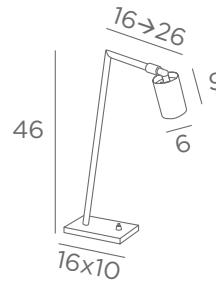

ZOSCA

2985 029 Brushed bronze
2985 093 Brushed bronze + brushed nickel
2985 095 Brushed bronze + brushed brass
1x GU10
Adjustable spotlight
Switch on base