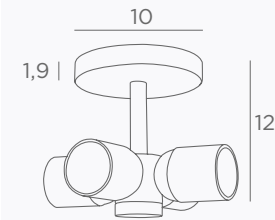

KENTIKA SHORT CEILING

4042 029 Brushed bronze
Nourrice : 4x E27

KENTIKA CEILING

4041 029 Brushed bronze
4041 033 Brushed nickel
Nourrice : 4x E27