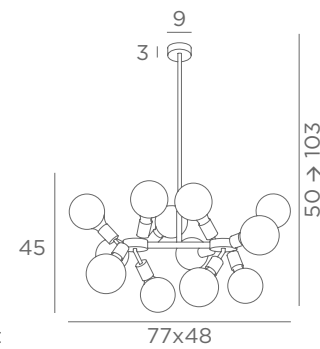

OURIS 2

4653 028 Light bronze
4653 029 Brushed bronze

12x E27
Fixed arms
Adjustable height