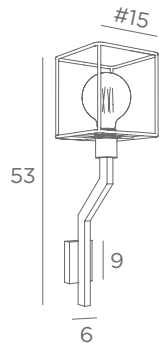

Lecce/25 + fitting L (option)

LECCE

1976 002 Structured black	1976 025 Brushed brass	1976 028 Light bronze	1976 029 Brushed bronze

1x E27 with ring
Advised to place a KERMA structure or a lampshade (option)