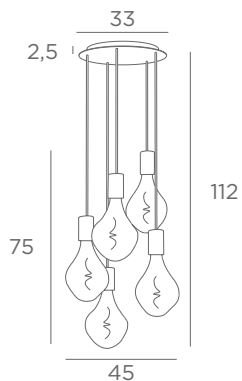

To add :
ARTEMIS BULBS
Ø165 mm
Silver : 6843 000
Gold : 6849 000

SUSPENSIONS

WITH DECORATIVE BULBS

E27

DIM

FOR LED
BULBS

OTHER CABLE LENGTHS
ON REQUEST