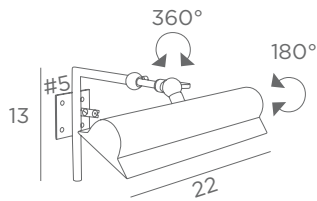

ET 22

1x E14
No transfo
↳ 18-24 cm