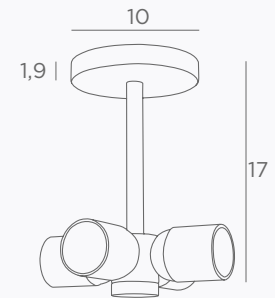

KENTIKA NOURRICE

4045 029 Brushed bronze
4045 033 Brushed nickel
Nourrice : 4x E27

with lampshade
KENTIKA E27,
TOUYA E27

with lampshade
KENTIKA E27,
TOUYA E27

with lampshade
KENTIKA FINE,
NEFERKARE FINE

with lampshade
KENTIKA SHORT,
NAPATA

with lampshade
KENTIKA NOURRICE,
TOUYA NOURRICE

with lampshade
KENTIKA NOURRICE,
TOUYA NOURRICE

with lampshade
NAPATA

with lampshade
KENTIKA FINE,
NEFERKARE FINE

with lampshade
KENTIKA SHORT

with lampshade
KENTIKA SHORT

with lampshade
KENTIKA FINE,
NEFERKARE FINE

with lampshade
KENTIKA FINE,
NEFERKARE FINE