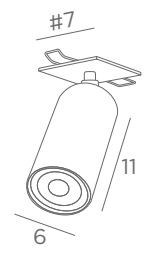

DEIMOS P1

- 5870 001
  Structured white
- 5870 002
  Structured black
- 5870 029
  Brushed bronze

1x GU10
Placement with clips in a round ceiling cutout