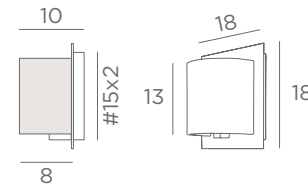

Lampshade DEIR 1 o (screen)
Ø 13x9-13x9-13 cm
Lampshade code : 1533
+ fabric code