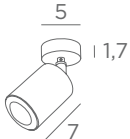

SIRIUS MOBILE

- 5182 001
  Structured white
  1x GU10
- 5182 002
  Structured black
- 5182 028
  Light bronze
- 5182 029
  Brushed bronze
- 5182 032
  Brushed chrome

Back view