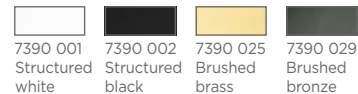

REFERENCE

FINISHES & CODES

OPTIONAL CABLES & FITTINGS

CEILING BASE 6 o38

Standard lengths : 105, 40, 65, 85, 75 & 70 cm, same the KERMA 6 o38, page 20
For 6 pendants from Ø15 to 31 cm

CEILING BASE 7 o48

Standard lengths : 100, 55, 75, 40, 80, 50 & 85 cm, same the Kerma 7 o48, page 20
For 7 pendants from Ø19 to 38 cm

CEILING BASE 8 o30

Standard lengths : 110, 40, 85, 60, 100, 55, 90 & 65 cm, same the KERMA 8 o30, page 20
For 8 pendants from Ø7,5 to 17 cm

CEILING BASE 9 o58

Standard lengths : 80, 64, 40, 54, 28, 43, 71, 64 & 45 cm, same the ARTEMIS 9 o58, page 15
For 9 pendants from Ø18 to 36 cm