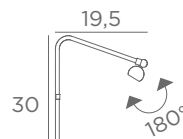

PAINTING LIGHTS

WITH REFLECTOR

INTEGRATED LED

DRIVER 230V

ADJUSTABLE REFLECTOR

Fixation of the arch to the wall or behind the painting

Driver 230V (separately delivered) to place on the wall or behind the painting

RICHELIEU 35

Integrated LED strips
4,9W - 410lm - 2700°K
Delivered with a driver 230V/12W/0,5A
Not dimmable

RICHELIEU 55

Integrated LED strips
7,7W - 644lm - 2700°K
Delivered with a driver 230V/12W/0,5A
Not dimmable

RICHELIEU 75

Integrated LED strips
10,5W - 878lm - 2700°K
Delivered with a driver 230V/12W/0,5A
Not dimmable