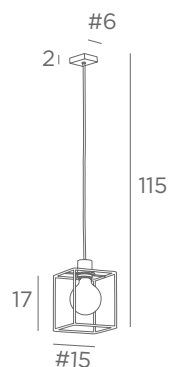

SUSPENSIONS

WITH DECORATIVE BULBS

E27

DIM

FOR LED BULBS

OTHER CABLE LENGTHS ON REQUEST

A large selection of other ceiling bases is available on pages 46 to 49

To add :

KERMA STRUCTURE

#15-15-17 cm

Black : 4999 002

Gold : 4999 025

GOLD BULBS

Ø95 mm : 6833 000

Ø125 mm : 6834 000

KERMA SQUARE 1

4931 025 4931 029
Brushed Brushed
brass bronze

Reference including : the ceiling base, a textile cable & 1x E27 R