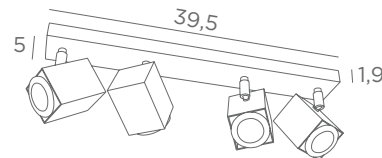

DIM

FOR
LED BULBS

NO
TRANSFO

MAJORIS 5

5155 001	5155 029	5155 032
Structured white	Brushed bronze	Brushed chrome

5x GU10

MAJORIS 4

5154 001	5154 029	5154 032
Structured white	Brushed bronze	Brushed chrome