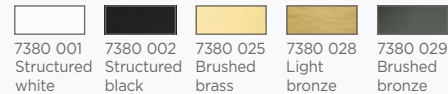

REFERENCE

FINISHES & CODES

OPTIONAL CABLES & FITTINGS

CEILING BASE 6 o38

Standard lengths : 105, 40, 65, 85, 75 & 70 cm, same the KERMA 6 o38, page 20
For 6 pendants from Ø15 to 31 cm

CEILING BASE 7 o48

Standard lengths : 100, 55, 75, 40, 80, 50 & 85 cm, same the Kerma 7 o48, page 20
For 7 pendants from Ø19 to 38 cm

CEILING BASE 8 o30

Standard lengths : 110, 40, 85, 60, 100, 55, 90 & 65 cm, same the KERMA 8 o30, page 20
For 8 pendants from Ø7,5 to 17 cm

CEILING BASE 9 o58

Standard lengths : 80, 64, 40, 54, 28, 43, 71, 64 & 45 cm, same the ARTEMIS 9 o58, page 15
For 9 pendants from Ø18 to 36 cm