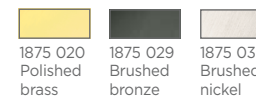

PACHED 53

2x G4

Anti-UV LED bulbs included

2x 2,5W - 2x 320lm - 2700°K

Transfo 60VA/230V/12V not dimmable

Photo : Pached 25/20