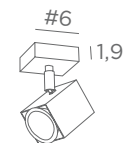

DIM

FOR
LED BULBS

NO
TRANSFO

MAJORIS 2

		
5152 001 Structured white	5152 029 Brushed bronze	5152 032 Brushed chrome
2x GU10		

MAJORIS 1

		
5151 001 Structured white	5151 029 Brushed bronze	5151 032 Brushed chrome
1x GU10		