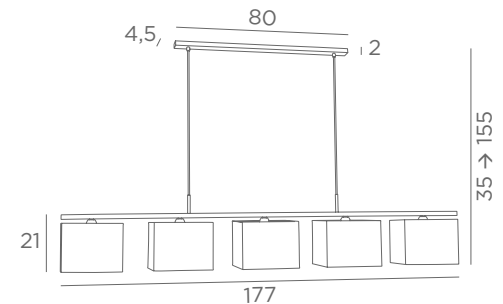

ASSIOUT 5

4417 029
Brushed bronze

5x E27

Distance between fittings : 38 cm

Distance between tubes : 68 cm

Adjustable height

Lampshade ASSIOUT

□ 25x17-25x17-18 cm

+ integral diffuser

Lampshade code : 4417

+ fabric code (x5)