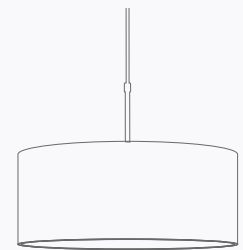

LAMPSHADES TO HANG
(pages 52 to 55)