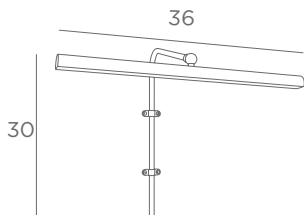

PAINTING LIGHTS

WITH REFLECTOR

INTEGRATED LED

DRIVER 230V

ADJUSTABLE REFLECTOR

Fixation of the arch to the wall or behind the painting

Driver 230V (separately delivered) to place on the wall or behind the painting

RICHELIEU 35

Integrated LED strips
4,9W - 410lm - 2700°K
Delivered with a driver 230V/12W/0,5A
Not dimmable

RICHELIEU 55

Integrated LED strips
7,7W - 644lm - 2700°K
Delivered with a driver 230V/12W/0,5A
Not dimmable

RICHELIEU 75

Integrated LED strips
10,5W - 878lm - 2700°K
Delivered with a driver 230V/12W/0,5A
Not dimmable