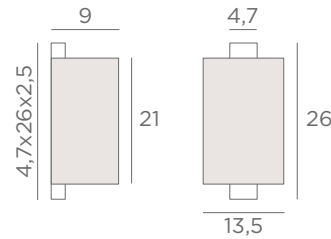

2x E27

Lampshade TETI

□ 14x10-14x10-25 cm

Lampshade code : 1472

+ fabric code (x2)

WALL LAMPS WITH LAMPSHADE

INTEGRATED
LED

DRIVER
240V