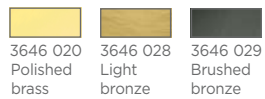

KOMOMBO

1x E27
LED bulb included
8W - 700lm - 2700°K
Articulated arms
Adjustable height
Foot dimmer