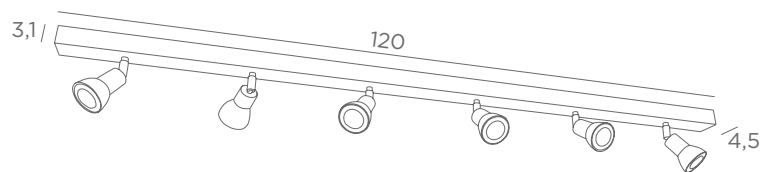

CEILING SPOTLIGHTS

WITH ADJUSTABLE SPOTLIGHTS

GU10

DIM

FOR
LED BULBS

NO
TRANSFO

CALLISTO 6

5116 001 5116 029
Structured Brushed
white bronze
6x GU10