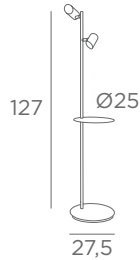

FOOT
SWITCH

HERMES

3633 029
Brushed
bronze

2x GU10
Adjustable
tablet height

HECTOR

3634 028
Light
bronze

3634 029
Brushed
bronze

3x GU10