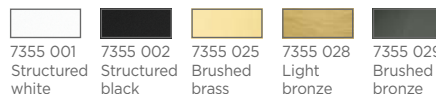

CEILING BASE 5 o33

Standard lengths : 80, 60, 45, 65 & 35 cm,
same the ARTEMIS 5 o33, page 15
For 5 pendants from Ø15 to 31 cm