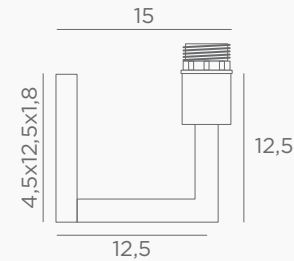

MESSENGER

1953 028 Light bronze	1953 029 Brushed bronze

1x E27

Advised to place a
KERMA structure or a
lampshade (option)