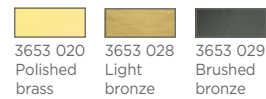

MEDINEH

1x E27
LED bulb included
8W - 700lm - 2700°K
Swing arm
Adjustable height
Foot dimmer