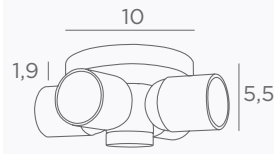

KENTIKA FINE CEILING

4040 029 Brushed bronze
Nourrice : 4x E27