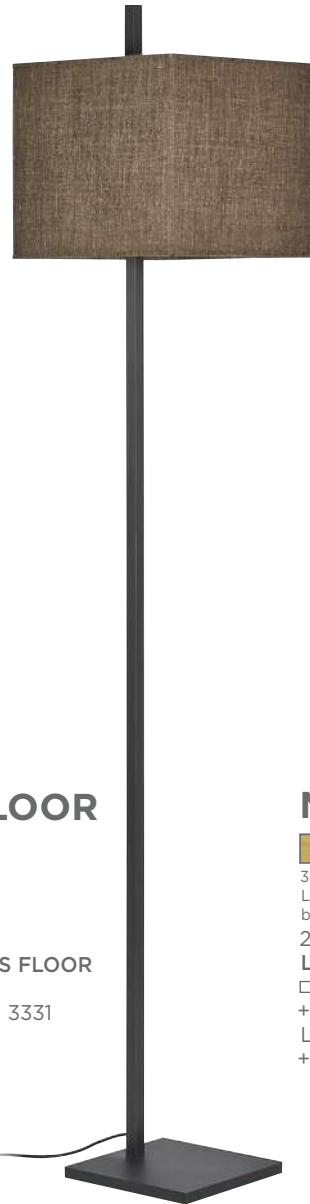

FLOOR LAMPS WITH LAMP SHADE

E27 FOR LED BULBS FOOT SWITCH

FARAS FLOOR

3331 029
Brushed
bronze

1x E27

Lampshade FARAS FLOOR

32-32-29 cm

Lampshade code : 3331

+ fabric code