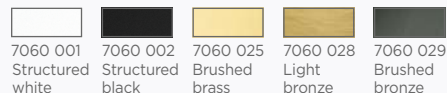

CEILING BASE 11 o38

Standard lengths : 110, 65, 45, 75, 35, 70, 90, 50, 70, 90 & 40cm, same the KERMA 11 o38 page 21
For 11 pendants from Ø9,5 to 19cm

CEILING BASE 16 o83

Standard lengths : 120, 85, 95, 80, 35, 105, 50, 70, 60, 40, 100, 45, 65, 95, 55 & 75 cm, same the KERMA 16 o83, page 21
For 16 pendants from Ø18 to 36 cm

CEILING BASES FOR PENDANT LIGHTS

Cables and fittings
see page 49

VIEW & SIZES (in cm)

REFERENCE

FINISHES & CODES

OPTIONAL CABLES & FITTINGS

CEILING BASE SQ 1

Standard length : 90 cm, same the KERMA SQUARE 1, page 18
Diameter pendant : unlimited

CEILING BASE L 2

Standard lengths : 70 & 90 cm, same the KERMA L 2, page 18
For 2 pendants from Ø29,5 to 59 cm

CEILING BASE L 3

Standard lengths : 70, 50 & 90 cm, same the KERMA L 3, page 18
For 3 pendants from Ø29,5 to 59 cm