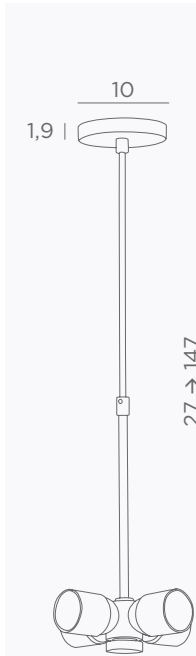

SUSPENSION 0 TUBES NOURRICE

- 4076 029 Brushed bronze
- 4076 033 Brushed nickel
- Nourrice : 4x E27