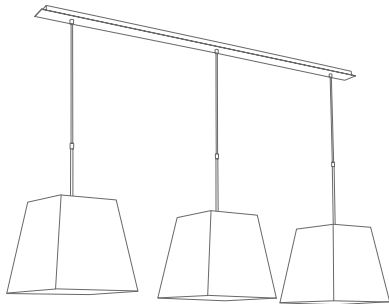

Lampshade MEREROUKA #
20-28-28 cm
Lampshade code : 4333
+ fabric code (x3)
L 153 cm - H 50 → 170 cm