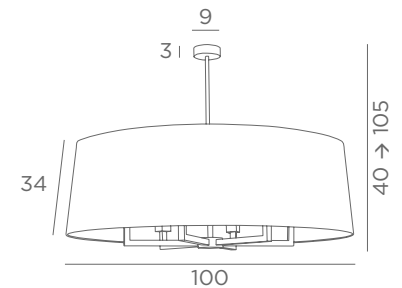

Lampshade TOURAH 6 LARGE o100

Ø 90-100-34 cm

Lampshade code : 4190 + fabric code