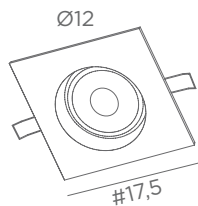

CEILING - RECESSED

WITH SPOTLIGHT

AR111

DIM

TRANSFO
12V

All AR111 bulbs are dimmable.
Consult your supplier to use
a compatible dimmer

PORTOFINO

5920 001 Structured white	5920 002 Structured black	5920 025 Brushed brass	5920 028 Light bronze	5920 029 Brushed bronze	5920 032 Brushed chrome

1x AR111 (bulb to fix with clip)
Delivered with a transformer 60VA/230/12V
Driver sizes : 7,8x3,2x2,2 cm
Compatible for bulb from 8W-LED to 50W-halo
Placement with clips in a round ceiling cutout