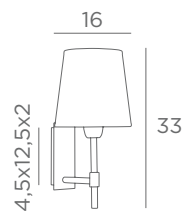

WALL LAMPS

WITH LAMPSHADE

E27

DIM

FOR LED BULB

Lampshade NECTANEBO 1 o

Ø 12-16-16 cm

Lampshade code : 1102

+ fabric code

↳ 19 cm