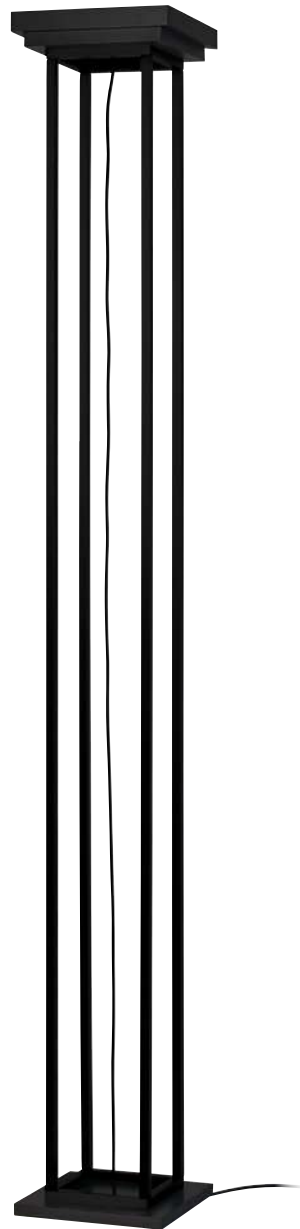

FLOOR LAMPS

WITH INDIRECT LIGHTING
WITH LAMPSHADE

MIRA

3798 002
Structured
black

Integrated 230V LED modules
2x 30W - 2x 2900lm - 2700°K
Foot dimmer

TABELLA

3626 028
Light
bronze

3626 029
Brushed
bronze

1x E27
Toggle switch
Socket outlet for CE
electric plug
Lampshade TABELLA
Ø 18-18-20 cm
Lampshade code : 1206
+ fabric code