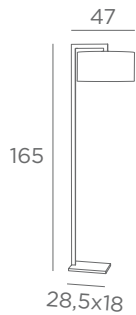

FLOOR LAMPS WITH LAMPSHADE

E27

FOR LED
BULB

FOOT
SWITCH