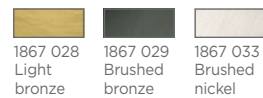

OUBA 35

Integrated 230V LED module
7,2W - 663lm - 2700°K
No driver