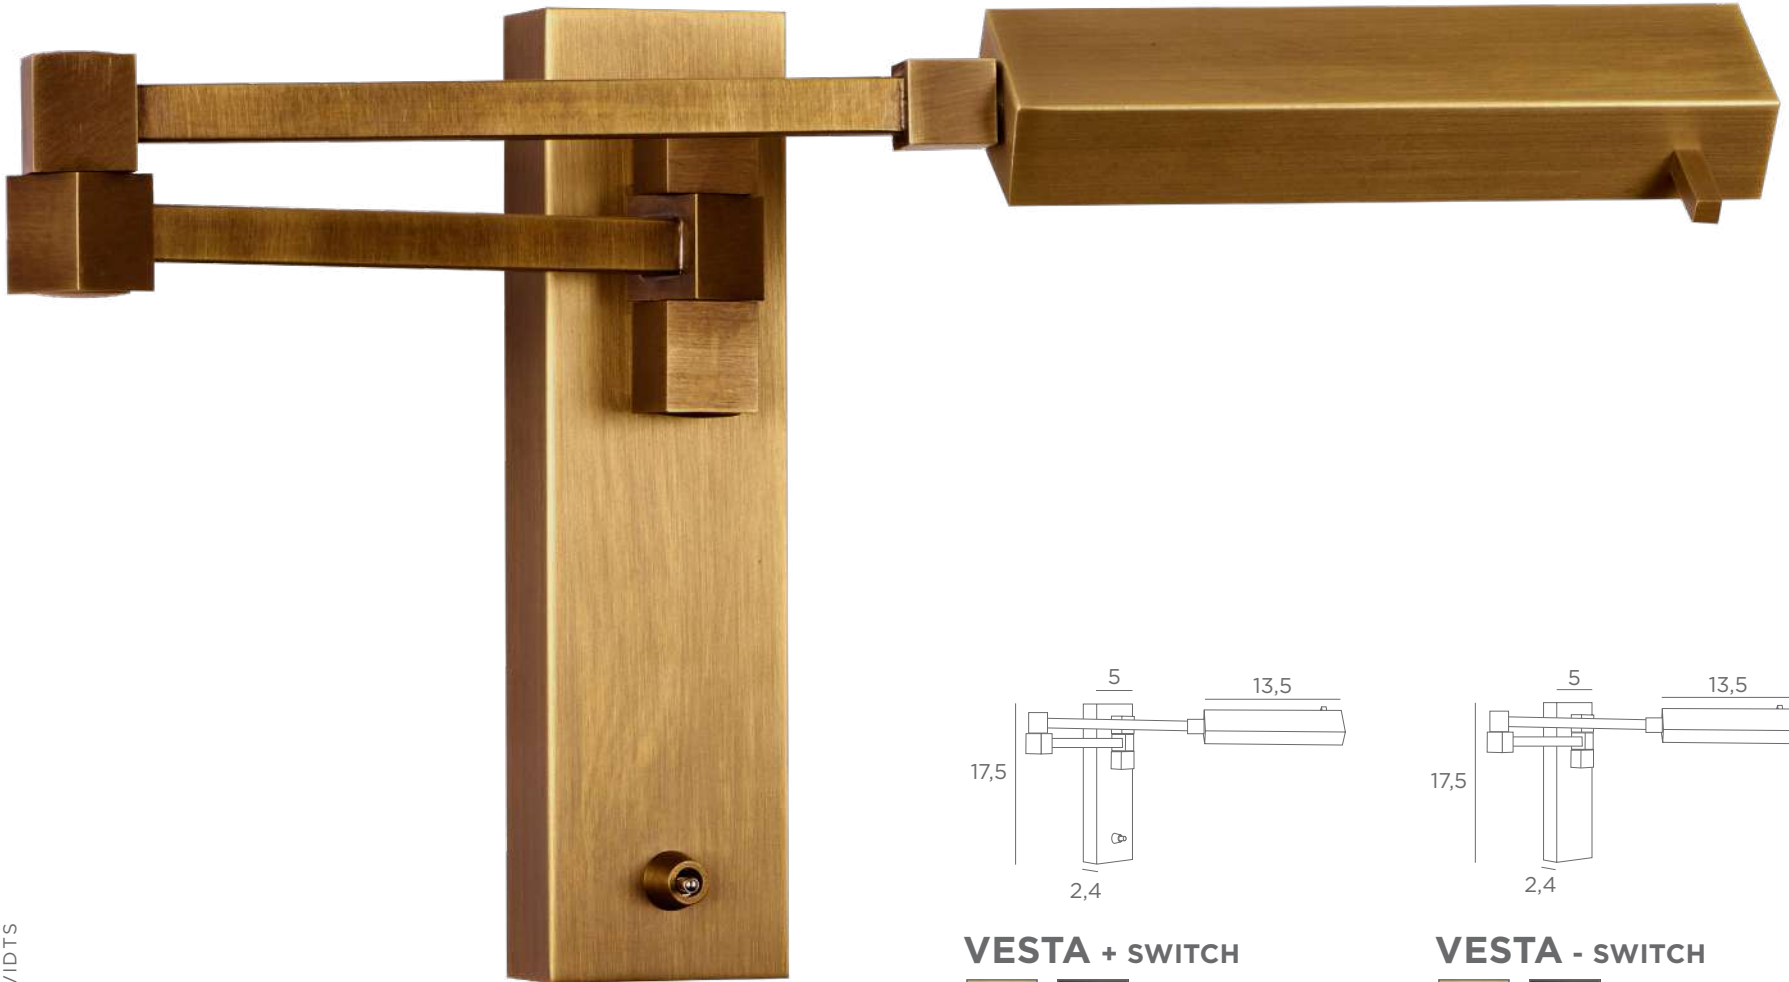

Integrated LED strips
 31,7W - 2613lm - 2700°K
 Driver 240V not dimmable

READING WALL LAMPS WITH REFLECTOR

INTEGRATED
LED

DRIVER
240V

ADJUSTABLE
REFLECTOR

VESTA + SWITCH

	
1688 028	1688 029
Light	Brushed
bronze	bronze

Integrated LED strip
3,6W - 350lm - 2700°K
Driver 240V not dimmable
↳ 30,5-48 cm

VESTA - SWITCH

	
1687 028	1687 029
Light	Brushed
bronze	bronze

Integrated LED strip
3,6W - 350lm - 2700°K
Driver 240V not dimmable
↳ 30,5-48 cm