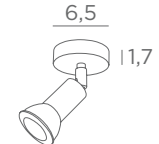

MERCURE 3

5163 001 Structured white	5163 020 Polished brass	5163 029 Brushed bronze	5163 032 Brushed chrome

2. 3x GU10

MERCURE 2

5162 001 Structured white	5162 020 Polished brass	5162 029 Brushed bronze	5162 032 Brushed chrome

2. 2x GU10

MERCURE 1

5161 001 Structured white	5161 020 Polished brass	5161 029 Brushed bronze	5161 032 Brushed chrome

2. 1x GU10

MERCURE ST

5168 001 Structured white	5168 020 Polished brass	5168 029 Brushed bronze	5168 032 Brushed chrome

2. 1x GU10

Photos : Mercure 2/32, Mercure 1/20 & Mercure ST/29