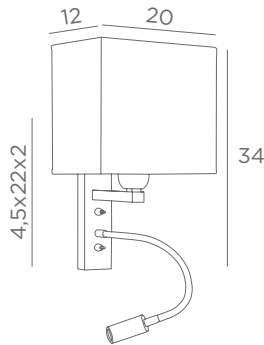

Lampshade KARY rect
□ 20x12-20x12-18 cm
Lampshade code : 1312
+ fabric code
↳ 17,5 cm

KARY

1310 002	1310 029	1310 032
Structured black	Brushed bronze	Brushed chrome

1x E27 + switch
LED 1W - 119lm - 2700°K
+ switch + flex 30 cm + driver 230V