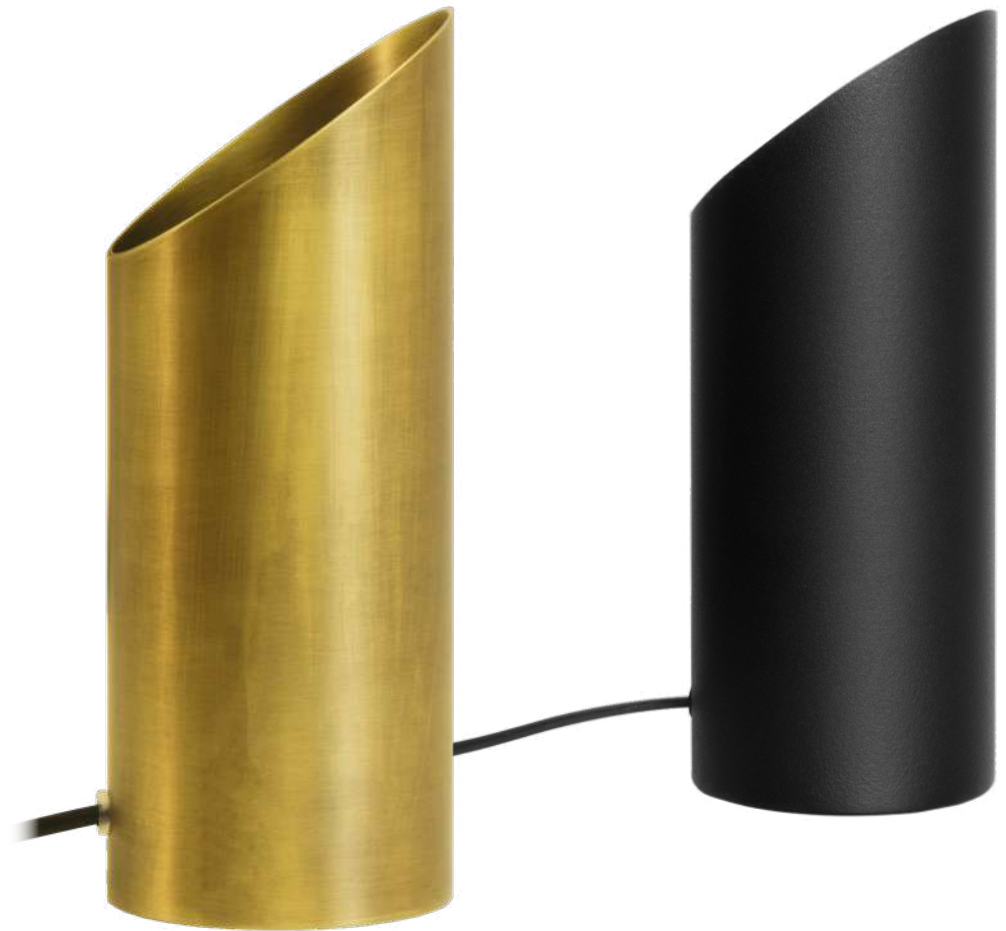

UPLIGHTS

FOR LED BULB

GU10

LED BULB INCLUDED

ADJUSTABLE BULB

ONLY FOR LED BULB

FOOT SWITCH

UP 90

6090 001
Structured
white

6090 002
Structured
black

6090 025
Brushed
brass

6090 028
Light
bronze

6090 029
Brushed
bronze

1x GU10

30° adjustable bulb

LED bulb included

9,6W - 750lm - 2700°K