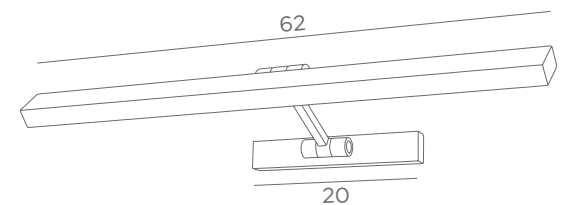

OUBA 65

Integrated 230V LED module
14,4W - 1326lm - 2700°K
No driver