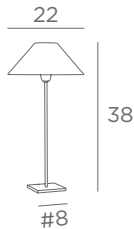

TABLE LAMPS

WITH LAMPSHADE

FOR LED
BULB

SWITCH
ON CABLE

ANOUKIS 1 o

2105 029 2105 032
Brushed
bronze Brushed
chrome

1x E14

Lampshade ANOUKIS 1 o
Ø 7-22-13 cm
Lampshade code : 2105
+ fabric code