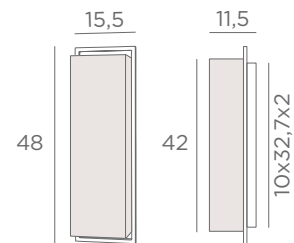

WALL LAMPS WITH LAMP SHADE

CHABAKA 2

1526 029
Brushed
bronze

1526 032
Brushed
chrome

Integrated LED strips
19,6W - 1638lm - 2700°K
Driver 240V not dimmable
Lampshade CHABAKA 2 # (screen)
□ 10x8,5-10x8,5-40 cm
Lampshade code : 1526
+ fabric code

HEBY 1

1542 029
Brushed
bronze

2x E27
Dimmable
Lampshade HEBY 1 (screen)
□ 13x9-13x9-42 cm
Lampshade code : 1542
+ fabric code