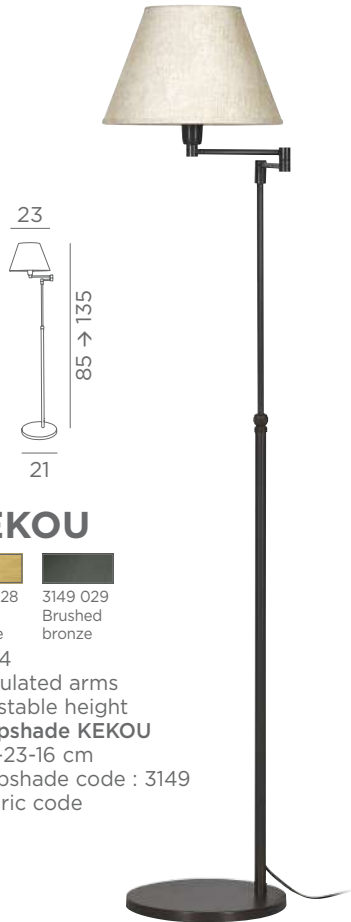

FLOOR LAMPS

WITH LAMPSHADE

FOR LED
BULB

FOOT
SWITCH

KEKOU

3149 028 Light bronze
3149 029 Brushed bronze

1x E14
Articulated arms
Adjustable height
Lampshade KEKOU
Ø 12-23-16 cm
Lampshade code : 3149
+ fabric code