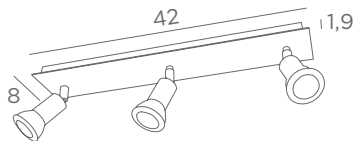

CEILING SPOTLIGHTS

WITH ADJUSTABLE SPOTLIGHTS

- GU10
- DIM
- FOR LED BULBS
- NO TRANSFO

MERCURE 3

5163 001 Structured white	5163 020 Polished brass	5163 029 Brushed bronze	5163 032 Brushed chrome

2. 3x GU10

MERCURE 2

5162 001 Structured white	5162 020 Polished brass	5162 029 Brushed bronze	5162 032 Brushed chrome

2. 2x GU10

MERCURE 1

5161 001 Structured white	5161 020 Polished brass	5161 029 Brushed bronze	5161 032 Brushed chrome

2. 1x GU10

MERCURE ST

5168 001 Structured white	5168 020 Polished brass	5168 029 Brushed bronze	5168 032 Brushed chrome

2. 1x GU10

Photos : Mercure 2/32, Mercure 1/20 & Mercure ST/29