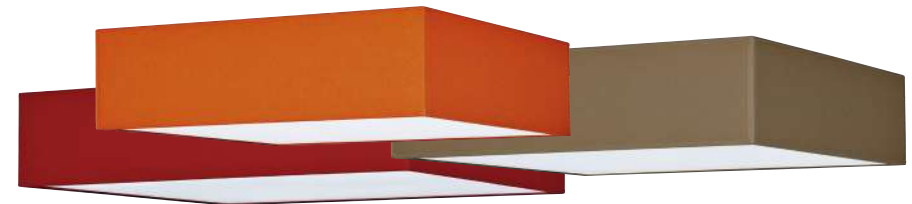

LAMPSHADES NEFERKARE FINE

with integral diffuser

Lampshade NEFERKARE 40 FINE
40x40 H 13 cm
Lampshade code : 4514 + fabric code

Lampshade NEFERKARE 45 FINE
45x45 H 13 cm
Lampshade code : 4515 + fabric code

Lampshade NEFERKARE 50 FINE
50x50 H 13 cm
Lampshade code : 4516 + fabric code

Lampshade NEFERKARE 55 FINE
55x55 H 13 cm
Lampshade code : 4517 + fabric code