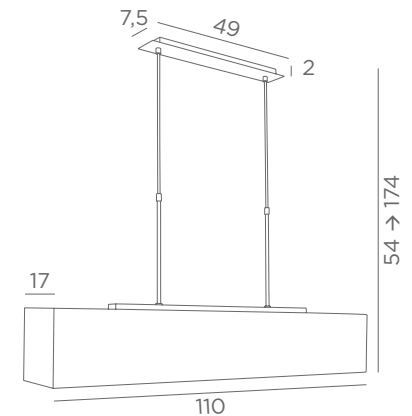

HENOUTMIRE 3

+ lampshade medium

4425 029 4425 032
Brushed bronze Brushed chrome

3x E27

Distance between fittings : 30 cm

Distance between tubes : 40 cm

Adjustable height

Lampshade HENOUTMIRE MEDIUM

□ 110x17-110x17-18 cm

+ diffuser with eyelets

Lampshade code : 4426 + fabric code

Photo : lampshade large seta marron