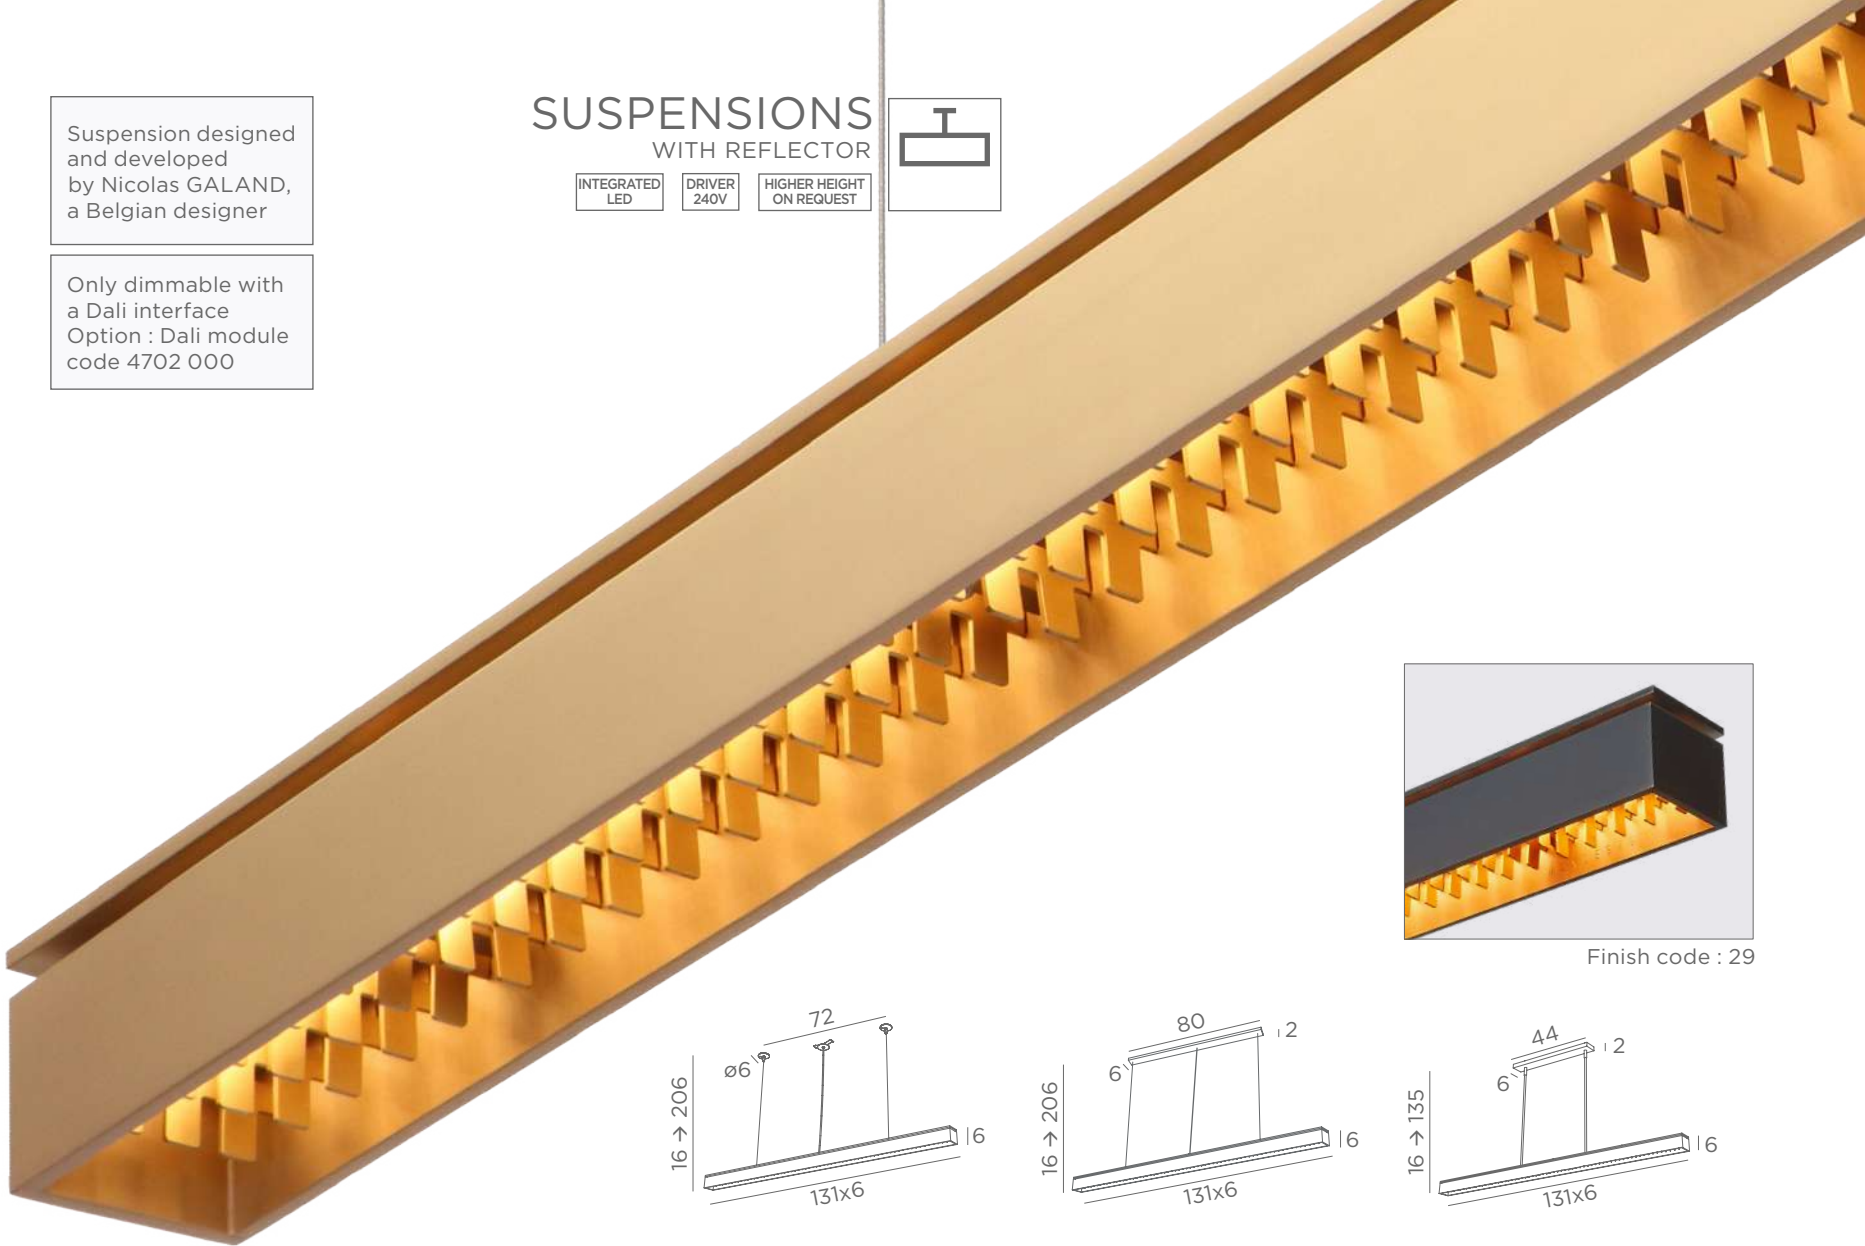

Suspension designed and developed by Nicolas GALAND, a Belgian designer

Only dimmable with a Dali interface
Option : Dali module code 4702 000

SUSPENSIONS WITH REFLECTOR

INTEGRATED LED

DRIVER 240V

HIGHER HEIGHT ON REQUEST