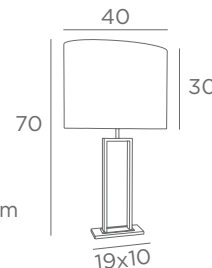

Ø 30-30-20 cm
Lampshade code : 2253
+ fabric code

PENOUT 2

2291 098
Brushed bronze
+ light bronze
1x E27

Lampshade PENOUT 2

Oval 40x26-40x26-30 cm
Lampshade code : 2291
+ fabric code

Finish code : 98

PENOUT 1