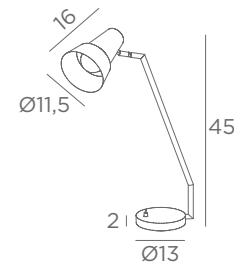

TABLE LAMPS WITH SPOTLIGHT

ADJUSTABLE
SPOTLIGHT

ONLY FOR
LED BULB

MIDAS

2850 002 Structured black	2850 028 Light bronze	2850 029 Brushed bronze

1x E27
Switch on cable

SEVILLA

2645 002 Structured black	2645 028 Light bronze	2645 029 Brushed bronze

1x E27
Switch on base