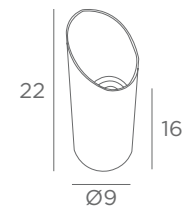

Photos : UP 90/29, UP 90/28 & UP 90/02