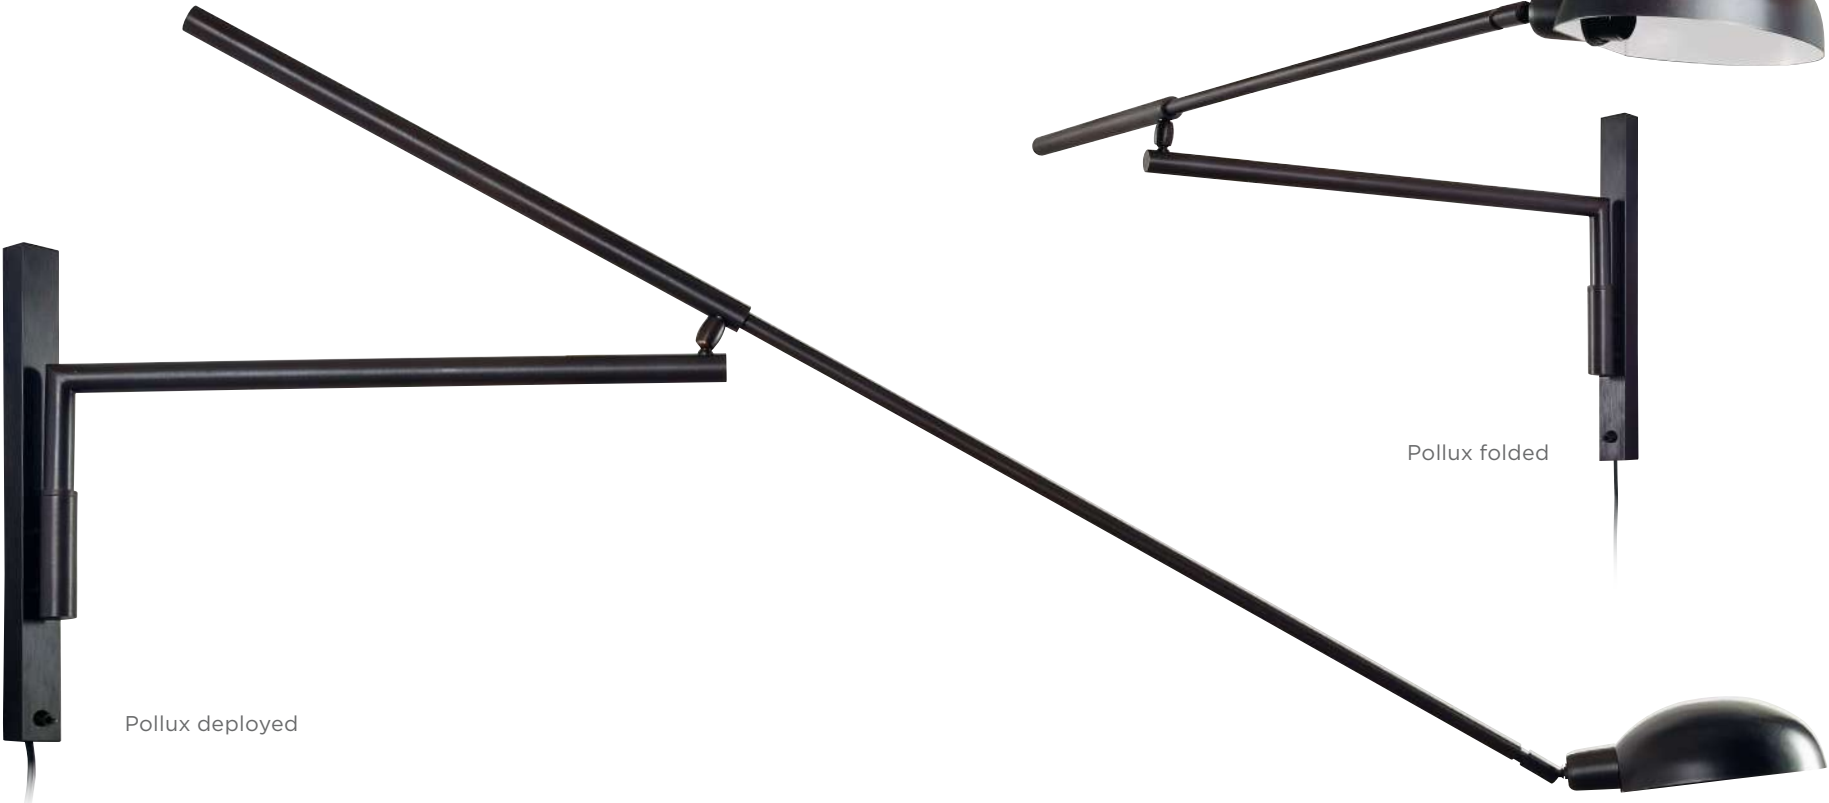

WALL LAMPS WITH REFLECTOR

E14

DIM

ONLY FOR
LED BULB

ADJUSTABLE
REFLECTOR

Available
without switch
on request

Pollux deployed

Pollux folded

STÉPHANE DAVIDTS

POLLUX + SWITCH

- 1670 029
- Brushed bronze
- 1x E14
- Articulated arms
- Toggle switch
- Included : cable 2m + plug

Photos : Pollux/29 (deployed) & Pollux/29 (folded)

WALL LAMPS WITH LAMPSHADE