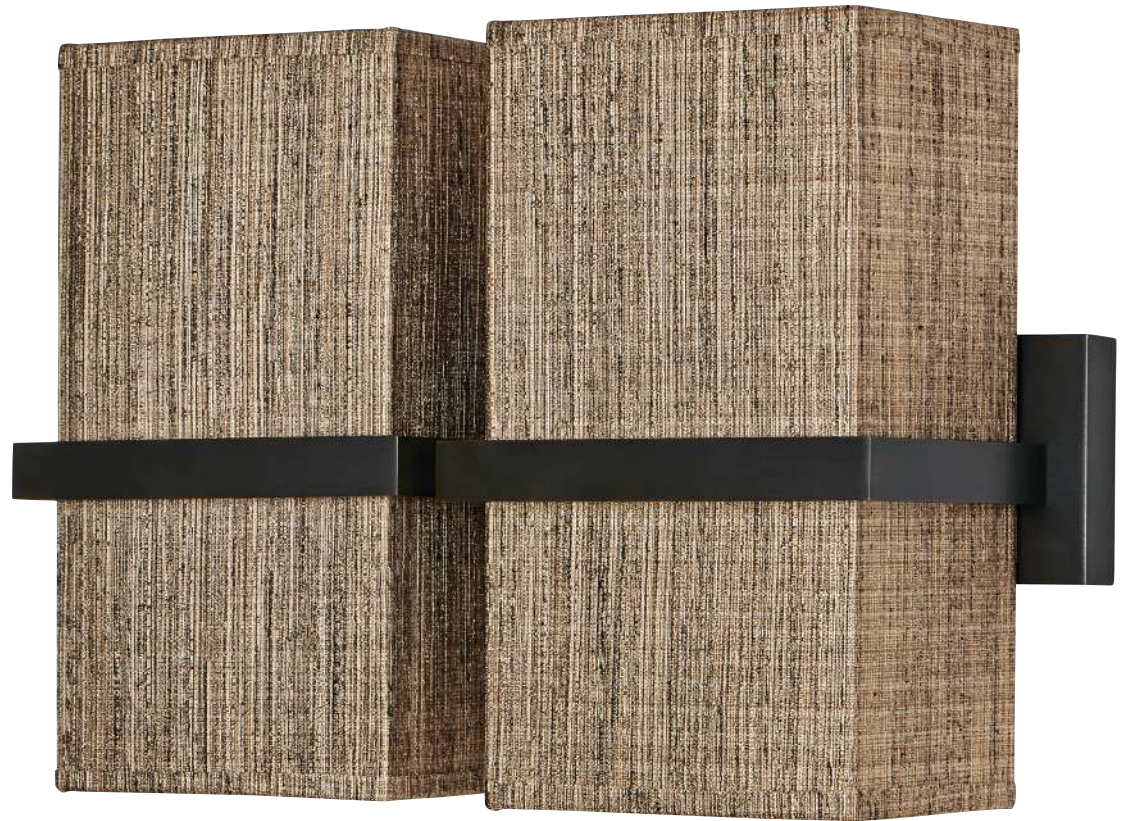

Lampshade ARMANA 1

□ 23x15-23x15-17 cm

Lampshade code : 1416

+ fabric code

WALL LAMPS WITH LAMP SHADES

E27

FOR LED
BULBS

TETI 1