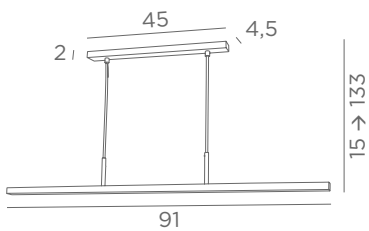

SUSPENSIONS WITH REFLECTOR

INTEGRATED
LED

NO
DRIVER

HIGHER HEIGHT
ON REQUEST

POLARIS 90

Integrated 230V LED module
21,6W - 1989lm - 2700°K
Distance between tubes : 37 cm
Adjustable height

POLARIS 120

Integrated 230V LED module
28,8W - 2652lm - 2700°K
Distance between tubes : 68 cm
Adjustable height

POLARIS 150

Integrated 230V LED module
36W - 3315lm - 2700°K
Distance between tubes : 68 cm
Adjustable height