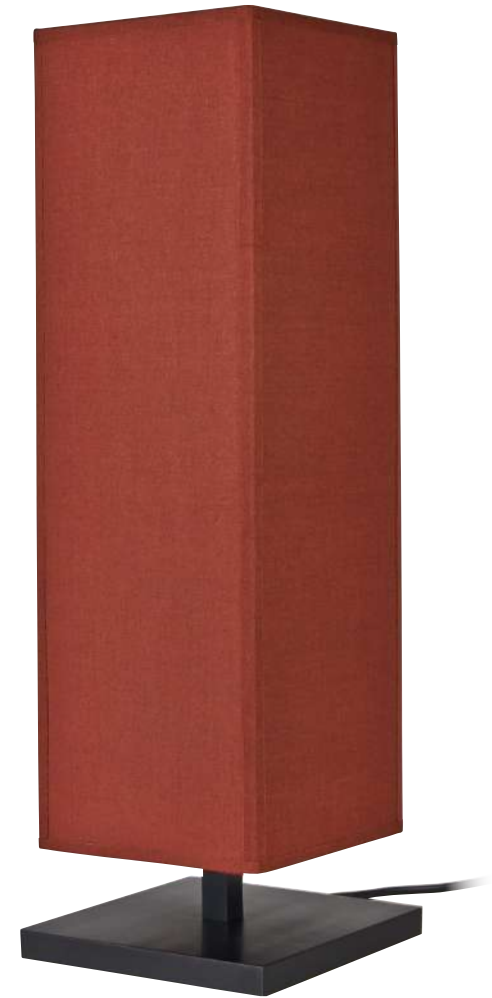

TABLE LAMPS WITH LAMPSHADE

E27

FOR LED
BULB

SWITCH
ON CABLE