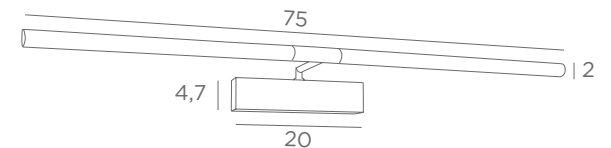

MEIDOU M 35

1853 020 Polished brass
1853 029 Brushed bronze
1853 033 Brushed nickel

Integrated LED strips
2x 1,8W - 1x 342lm - 2700°K
Driver 240V not dimmable

MEIDOU M 55

1855 020 Polished brass
1855 029 Brushed bronze
1855 033 Brushed nickel

Integrated LED strips
2x 3,8W - 1x 648lm - 2700°K
Driver 240V not dimmable

MEIDOU M 75

1857 020 Polished brass
1857 029 Brushed bronze
1857 033 Brushed nickel

Integrated LED strips
2x 5,7W - 1x 972lm - 2700°K
Driver 240V not dimmable