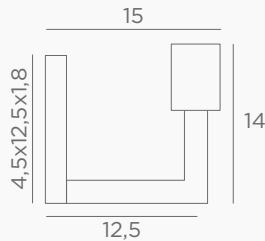

MESSENGER L

1954 028 Light bronze	1954 029 Brushed bronze

1x E27

Only suitable for
a decorative bulb