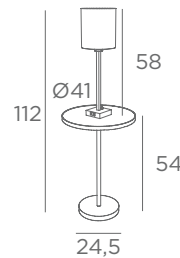

TABELLA

3626 028
Light
bronze

3626 029
Brushed
bronze

1x E27
Toggle switch
Socket outlet for CE
electric plug
Lampshade TABELLA
Ø 18-18-20 cm
Lampshade code : 1206
+ fabric code