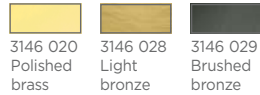

FOR LED
BULB

FOOT
SWITCH

KEKOU

3149 028 Light bronze
3149 029 Brushed bronze

1x E14
Articulated arms
Adjustable height
Lampshade KEKOU
Ø 12-23-16 cm
Lampshade code : 3149
+ fabric code

KALABSHA

3146 020 Polished brass
3146 028 Light bronze
3146 029 Brushed bronze