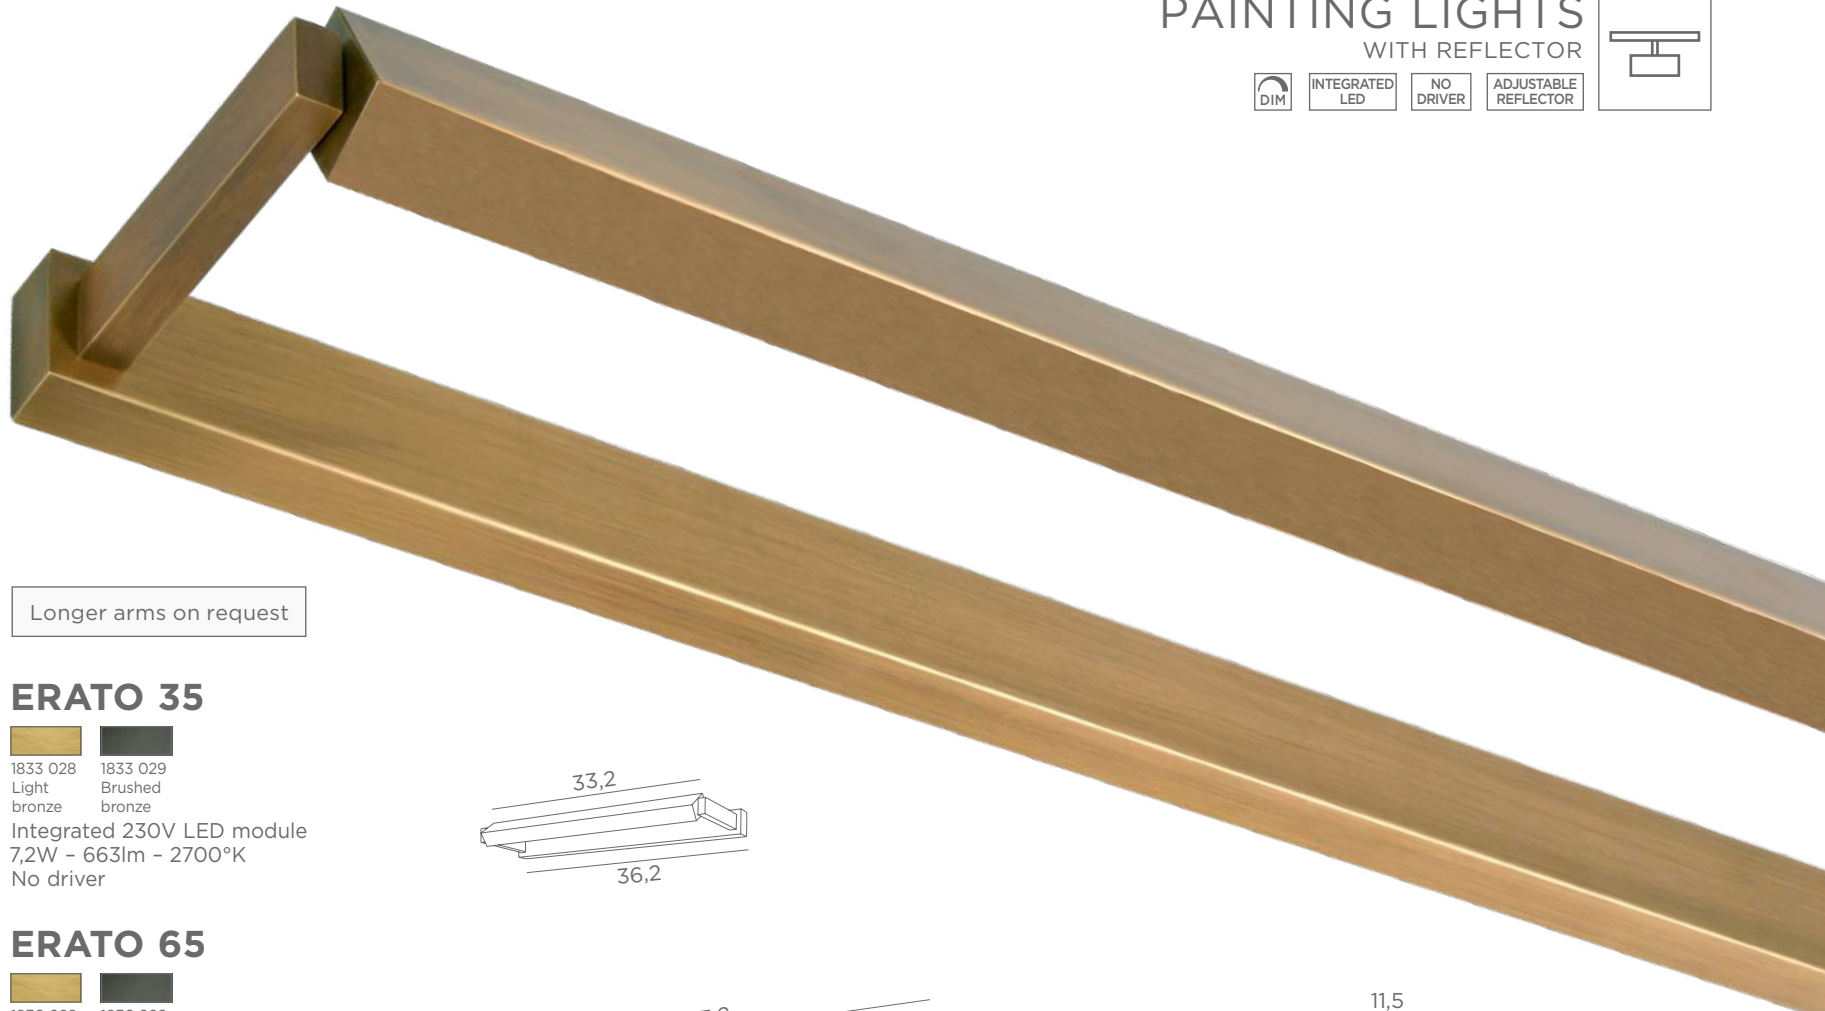

ET 33

2x E14
No transfo
↳ 18-24 cm

OUBA 65

Integrated 230V LED module
14,4W - 1326lm - 2700°K
No driver

PAINTING LIGHTS WITH REFLECTOR

INTEGRATED
LED

NO
DRIVER

ADJUSTABLE
REFLECTOR