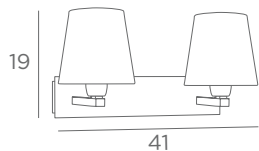

WALL LAMPS WITH LAMPSHADES

E27

FOR LED
BULBS

Lampshade MONTOU o
Ø 10-14-13 cm
Lampshade code : 1101
+ fabric code (x2)
↳ 17 cm