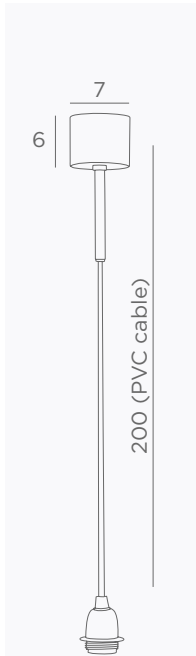

SUSPENSION PAVILLON

- 4089 029 Brushed bronze
- Special hook included for placement on an luster hook