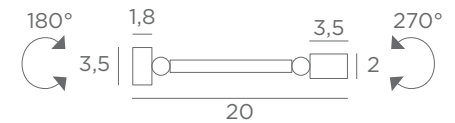

PAINTING LIGHTS

WITH REFLECTOR

ADJUSTABLE REFLECTOR