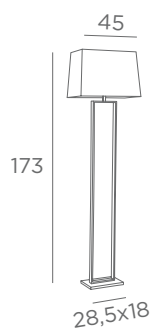

FLOOR LAMPS

WITH LAMP SHADE

E27

FOR LED
BULB

FOOT
SWITCH

KHABA FLOOR

3491 029
Brushed
bronze
1x E27

Lampshade KHABA FLOOR

□ 45x22-50x27-33 cm

Lampshade code : 3491

+ fabric code