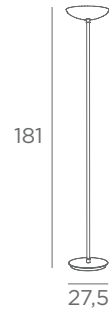

LUCILLE

3790 029
Brushed
bronze
Integrated 230V
LED modules
2x 30W - 2x 2900lm
2700°K