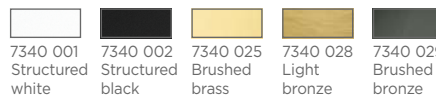

REFERENCE

FINISHES & CODES

OPTIONAL CABLES & FITTINGS

CEILING BASE 1 o10

Standard length : 90 cm
Diameter pendant : unlimited

CEILING BASE 3 o20

Standard lengths : 90, 45 & 70 cm, same
the KERMA 3 o20, page 20
For 3 pendants from Ø12 to 24 cm

CEILING BASE 3 o26

Standard lengths : 80, 50 & 65 cm, same
the ARTEMIS 3 o26, page 14
For 3 pendants from Ø16 to 33 cm

CEILING BASE 4 o26

Standard lengths : 80, 60, 47 & 65 cm,
same the ARTEMIS 4 o26, page 14
For 4 pendants from Ø12 to 26 cm