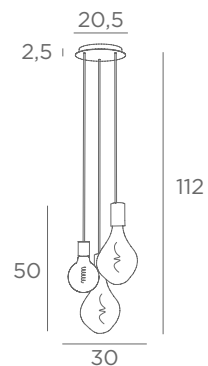

SUSPENSIONS WITH DECORATIVE BULBS

E27

DIM

FOR LED
BULBS

OTHER CABLE LENGTHS
ON REQUEST

ARTEMIS M3 ø20

		
4982 002	4982 025	4982 029
Structured black	Brushed brass	Brushed bronze

Reference including : the ceiling base,
textile cables, 2x E27 XXL & 1x E27 L