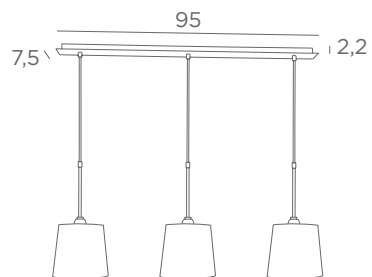

SUSPENSIONS

WITH LAMPSHADES

E27

FOR LED
BULBS

HIGHER HEIGHT
ON REQUEST

Lampshade ARSINOE o

Ø 16-20-19 cm

Lampshade code : 4116 + fabric code (x3)