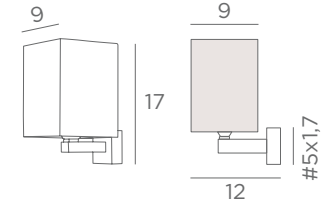

SPEOS

1372 029 1372 032
Brushed bronze Brushed chrome
1x G9
LED bulb included
4W - 300lm - 2700°K
Not dimmable
Lampshade SPEOS
9-9-13 cm
Lampshade code : 1372
+ fabric code