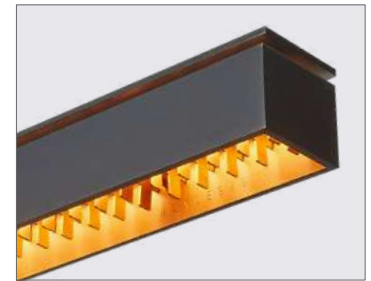

Finish code : 29

GALAND J Ø

4700 025 Brushed brass	4700 028 Light bronze	4700 029 Brushed bronze

Integrated LED strips
48,5W - 4137lm - 2700°K
Driver to be placed in the false ceiling
Adjustable height

GALAND J