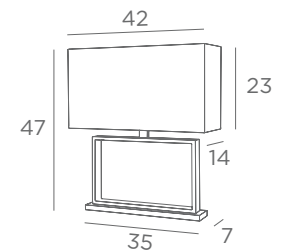

Lampshade HAPY

□ 42x14-42x14-23 cm

Lampshade code : 2435

+ fabric code