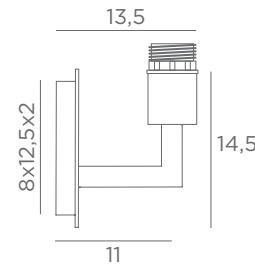

SAHOURE

1965 002 Structured black	1965 028 Light bronze	1965 029 Brushed bronze

1x E27

Advised to place a
KERMA structure or a
lampshade (option)