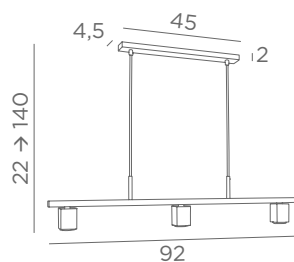

SUSPENSIONS

WITH SPOTLIGHTS

GU10

DIM

FOR LED BULBS

HIGHER HEIGHT ON REQUEST

GEMINI 3

4643 029	4643 033
Brushed bronze	Brushed nickel

3x GU10

Distance between spotlights : 40 cm

Distance between tubes : 37 cm

Adjustable height