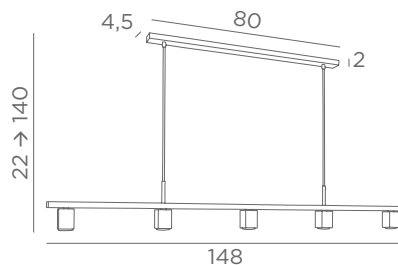

Distance between spotlights : 40 cm

Distance between tubes : 37 cm

Adjustable height

GEMINI 5

	
4645 029	4645 033
Brushed bronze	Brushed nickel

5x GU10

Distance between spotlights : 34 cm

Distance between tubes : 68 cm