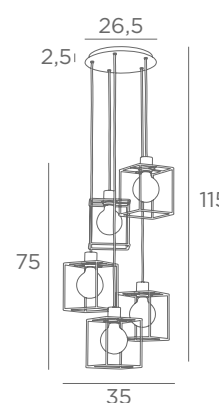

KERMA 5 o26

4905 025
Brushed
brass

4905 029
Brushed
bronze

Reference including : the ceiling
base, textile cables & 5x E27 R