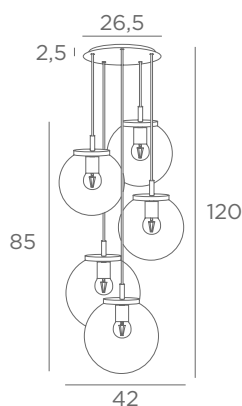

FORYOU 5 o26

4454 002
Structured
black

4454 025
Brushed
brass

4454 028
Light
bronze

4454 029
Brushed
bronze

Reference including : the ceiling base, textile cables, glass covers, E27 fittings & LED bulbs

1. To add : 3 *SPHERE SMALL*
   2 *SPHERE MEDIUM*