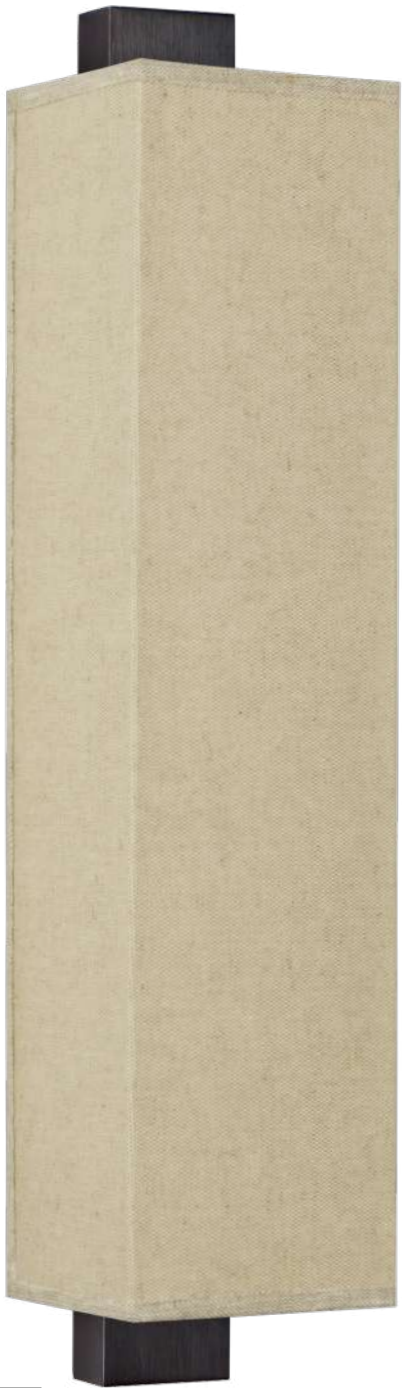

WALL LAMPS WITH LAMP SHADE

CHABAKA 2

1526 029
Brushed
bronze

1526 032
Brushed
chrome

Integrated LED strips
19,6W - 1638lm - 2700°K
Driver 240V not dimmable
Lampshade CHABAKA 2 # (screen)
□ 10x8,5-10x8,5-40 cm
Lampshade code : 1526
+ fabric code