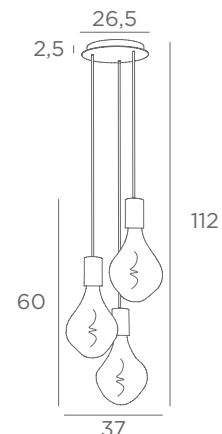

ARTEMIS 3 o26

4960 002 Structured black	4960 025 Brushed brass	4960 029 Brushed bronze

Reference including : the ceiling base, textile cables and 3x E27 XXL