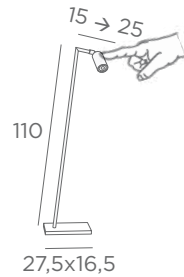

FLOOR LAMPS

WITH SPOTLIGHT/REFLECTOR

ONLY FOR
LED BULB

By touching the button on the spotlight, NEDJEM & BAKI have an ON/OFF and dimmer function