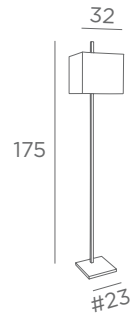

FLOOR LAMPS WITH LAMP SHADE

E27 FOR LED BULBS FOOT SWITCH

FARAS FLOOR

3331 029
Brushed
bronze

1x E27

Lampshade FARAS FLOOR

32-32-29 cm

Lampshade code : 3331

+ fabric code