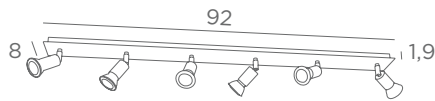

MERCURE 6

5167 001 Structured white	5167 020 Polished brass	5167 029 Brushed bronze	5167 032 Brushed chrome

6x GU10