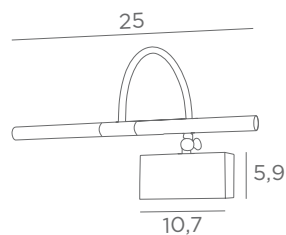

PAINTING LIGHTS

WITH REFLECTORS

G4

LED BULBS INCLUDED

TRANSFO 12V

ADJUSTABLE REFLECTORS

PACHED 25

2x G4

Anti-UV LED bulbs included

2x 2,5W - 2x 320lm - 2700°K

Transfo 60VA/230V/12V not dimmable

PACHED 40

2x G4

Anti-UV LED bulbs included

2x 2,5W - 2x 320lm - 2700°K

Transfo 60VA/230V/12V not dimmable

PACHED 53

2x G4

Anti-UV LED bulbs included

2x 2,5W - 2x 320lm - 2700°K

Transfo 60VA/230V/12V not dimmable

Photo : Pached 25/20