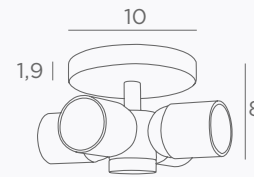

SUSPENSIONS

FOR LAMP SHADES

E27

DIM

FOR LED BULBS

Other sizes for ceiling bases on request

KENTIKA MINI

4050 001 Structured white
4050 029 Brushed bronze
1x E27

KENTIKA E27

4043 001 Structured white
4043 029 Brushed bronze
4043 033 Brushed nickel
1x E27

KENTIKA FINE CEILING

4040 029 Brushed bronze
Nourrice : 4x E27

KENTIKA SHORT CEILING

4042 029 Brushed bronze
Nourrice : 4x E27

KENTIKA CEILING

4041 029 Brushed bronze
4041 033 Brushed nickel
Nourrice : 4x E27

KENTIKA NOURRICE

4045 029 Brushed bronze
4045 033 Brushed nickel
Nourrice : 4x E27

with lampshade
KENTIKA E27,
TOUYA E27

with lampshade
KENTIKA E27,
TOUYA E27

with lampshade
KENTIKA FINE,
NEFERKARE FINE

with lampshade
KENTIKA SHORT,
NAPATA

with lampshade
KENTIKA NOURRICE,
TOUYA NOURRICE

with lampshade
KENTIKA NOURRICE,
TOUYA NOURRICE

with lampshade
NAPATA

with lampshade
KENTIKA FINE,
NEFERKARE FINE

with lampshade
KENTIKA SHORT

with lampshade
KENTIKA SHORT

with lampshade
KENTIKA FINE,
NEFERKARE FINE

with lampshade
KENTIKA FINE,
NEFERKARE FINE