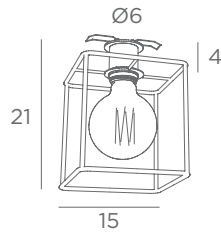

CEILING - RECESSED

WITH DECORATIVE BULB

E27

DIM

FOR LED BULB

To add :

ARTEMIS BULBS

Ø165 mm
Silver : 6843 000
Gold : 6849 000

KERMA STRUCTURE

#15-15-17 cm
Black : 4999 002
Gold : 4999 025

GOLD BULBS

Ø95 mm : 6833 000
Ø125 mm : 6834 000

CELENO 7

5997 001 Structured white	5997 002 Structured black	5997 025 Brushed brass	5997 028 Light bronze	5997 029 Brushed bronze

1x E27 XXL

Placement with clips in a round ceiling cutout

In option :

Celeno is also available with a base of Ø 8 cm, use reference : Celeno 8 - code 5998

CHARON 6

5976 001 Structured white	5976 002 Structured black	5976 025 Brushed brass	5976 028 Light bronze	5976 029 Brushed bronze

1x E27 with ring

Placement with clips in a round ceiling cutout

In option :

Charon is also available with a base of Ø 8 cm, use reference : Charon 8 - code 5978

PLUTON 6

5986 001 Structured white	5986 002 Structured black	5986 025 Brushed brass	5986 028 Light bronze	5986 029 Brushed bronze

1x E27 L

Placement with clips in a round ceiling cutout

In option :

Pluton is also available with a base of Ø 8 cm, use reference : Pluton 8 - code 5988