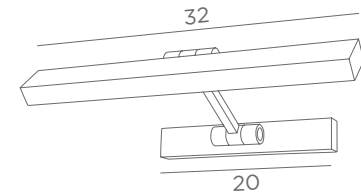

OUBA 35

Integrated 230V LED module
7,2W - 663lm - 2700°K
No driver