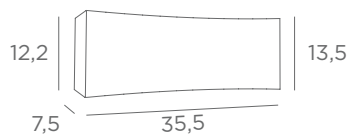

UP & DOWN lighting