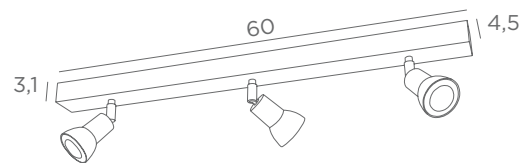

CALLISTO 3

5113 001 Structured white
5113 029 Brushed bronze
3x GU10