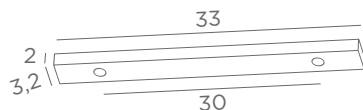

CEILING BASES FOR PENDANT LIGHTS

Cables and fittings
see page 49

VIEW & SIZES (in cm)

REFERENCE

FINISHES & CODES

OPTIONAL CABLES & FITTINGS

CEILING BASE SQ 1

Standard length : 90 cm, same the KERMA SQUARE 1, page 18
Diameter pendant : unlimited