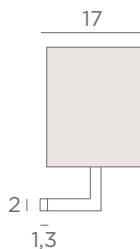

ARMANA 1

1416 029 Brushed bronze	1416 032 Brushed chrome

1x E27

Lampshade ARMANA 1

□ 23x15-23x15-17 cm

Lampshade code : 1416

+ fabric code