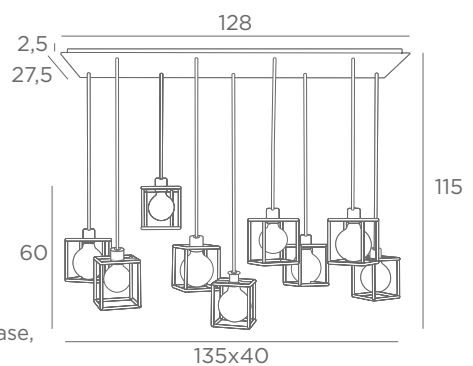

KERMA 9 #

		
4939 002 Structured black	4939 025 Brushed brass	4939 029 Brushed bronze

Reference including : the ceiling base, textile cables & 9x E27 R

Photo (Pulsar - Lightpoint Oudenaarde) : Kerma/02 + structures/02