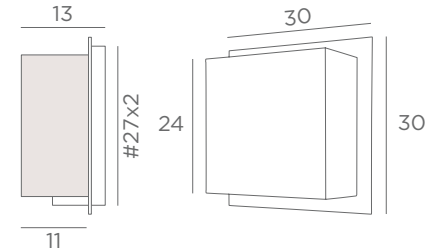

WALL LAMPS WITH LAMPSHADE

FOR LED
BULB

Lampshade DEIR 1 # (screen)
□ 13x9-13x9-13 cm
Lampshade code : 1534
+ fabric code

Lampshade DEIR 1 o (screen)
Ø 13x9-13x9-13 cm
Lampshade code : 1533
+ fabric code

Lampshade DEIR 2 # (screen)
□ 24x11-24x11-24 cm
Lampshade code : 1536
+ fabric code