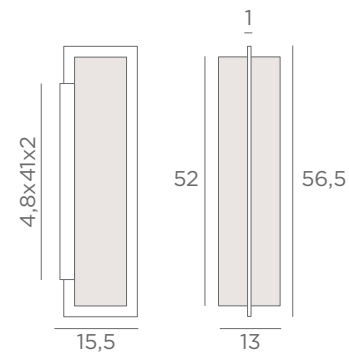

SEHEL

1582 029
Brushed
bronze

2x E27

Lampshade SEHEL (screen)

□ 13x11-13x11-52 cm

Lampshade code : 1582

+ fabric code