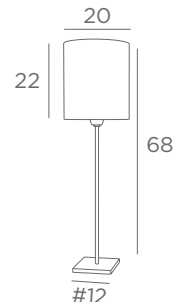

Ø 20-20-22 cm

Lampshade code : 1205

+ fabric code

TABLE LAMPS WITH LAMPSHADE

E27

FOR LED
BULB

SWITCH
ON CABLE

MENNA 3 CYL