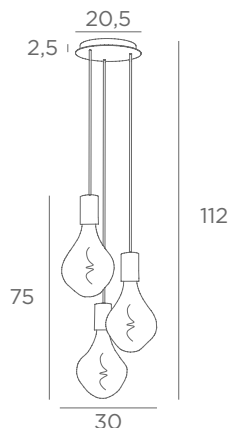

SUSPENSIONS WITH DECORATIVE BULBS

E27

DIM

FOR LED BULBS

OTHER CABLE LENGTHS ON REQUEST

ARTEMIS 3 o20

4967 002 Structured black	4967 025 Brushed brass	4967 029 Brushed bronze

Reference including : the ceiling base, textile cables and 3x E27 XXL