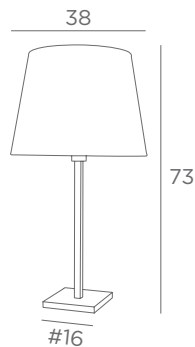

TABLE LAMPS WITH LAMPSHADE

E27

FOR LED
BULB

SWITCH
ON CABLE

MENNA 3 o

		
2257 028 Light bronze	2257 029 Brushed bronze	2257 032 Brushed chrome

1x E27

Lampshade MENNA 3 o
Ø 28-38-28 cm
Lampshade code : 2260
+ fabric code