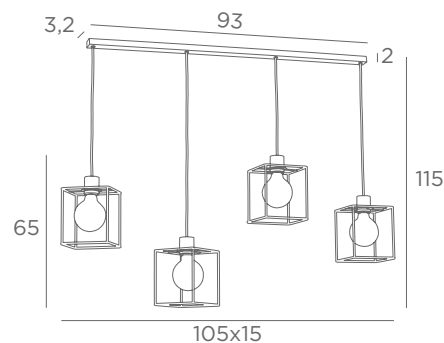

SUSPENSIONS

WITH DECORATIVE BULBS

E27

DIM

FOR LED BULBS

OTHER CABLE LENGTHS ON REQUEST

A large selection of other ceiling bases is available on pages 46 to 49

To add :

KERMA STRUCTURE

#15-15-17 cm

Black : 4999 002

Gold : 4999 025

GOLD BULBS

Ø95 mm : 6833 000

Ø125 mm : 6834 000

KERMA SQUARE 1

4931 025 4931 029
Brushed Brushed
brass bronze

Reference including : the ceiling base, a textile cable & 1x E27 R