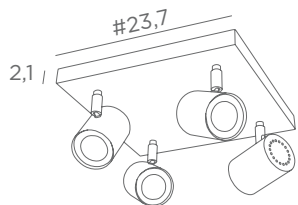

CEILING SPOTLIGHTS

WITH ADJUSTABLE SPOTLIGHTS

GU10

DIM

FOR LED BULBS

NO TRANSFO

The spotlights in structured black are mounted with black adjustable joints

MAGELLAN SQUARE

5145 001 Structured white	5145 002 Structured black	5145 028 Light bronze	5145 029 Brushed bronze	5145 032 Brushed chrome

4x GU10