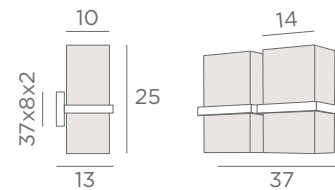

Lampshade ARMANA 1

□ 23x15-23x15-17 cm

Lampshade code : 1416

+ fabric code

WALL LAMPS WITH LAMP SHADES

E27

FOR LED
BULBS

TETI 1