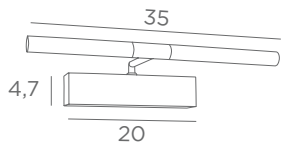

MEIDOU M 35

1853 020 Polished brass
1853 029 Brushed bronze
1853 033 Brushed nickel

Integrated LED strips
2x 1,8W - 1x 342lm - 2700°K
Driver 240V not dimmable

MEIDOU M 55

1855 020 Polished brass
1855 029 Brushed bronze
1855 033 Brushed nickel

Integrated LED strips
2x 3,8W - 1x 648lm - 2700°K
Driver 240V not dimmable

MEIDOU M 75

1857 020 Polished brass
1857 029 Brushed bronze
1857 033 Brushed nickel

Integrated LED strips
2x 5,7W - 1x 972lm - 2700°K
Driver 240V not dimmable