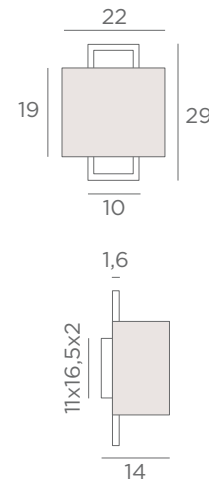

WALL LAMPS WITH LAMPSHADE

E27

DIM

FOR LED
BULB

KARANIS 1

1550 029
Brushed
bronze

1550 032
Brushed
chrome

1x E27

Lampshade KARANIS 1 (screen)

Ø 22x12-22x12-19 cm

Lampshade code : 1550

+ fabric code