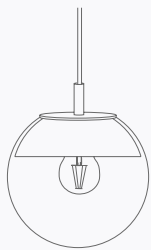

CHOOSE THE PENDANT LIGHTS

LUNA + GLASSES
(pages 9 to 11)