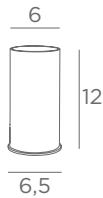

UP 12

- 6018 029 Brushed bronze
- 6018 032 Brushed chrome

1x GU10
LED bulb included
8,3W - 575lm - 2700°K
Only for LED bulb