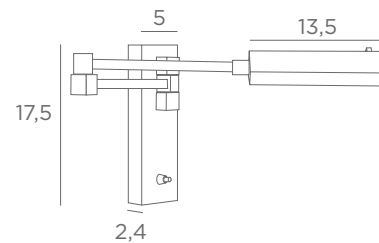

READING WALL LAMPS WITH REFLECTOR

INTEGRATED
LED

DRIVER
240V

ADJUSTABLE
REFLECTOR

VESTA + SWITCH

1688 028	1688 029
Light	Brushed
bronze	bronze

Integrated LED strip
3,6W - 350lm - 2700°K
Driver 240V not dimmable
↳ 30,5-48 cm