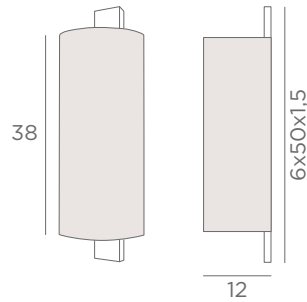

HEBY 1

1542 029
Brushed
bronze

2x E27
Dimmable
Lampshade HEBY 1 (screen)
□ 13x9-13x9-42 cm
Lampshade code : 1542
+ fabric code

WALL LAMPS WITH LAMP SHADE

E27 DIM FOR LED BULBS

Lampshade MAYA o (screen)
 Ø 16x12-16x12-38 cm
 Lampshade code : 1561
 + fabric code