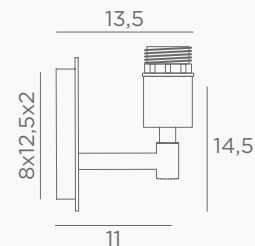

SINOUHE

1961 002 Structured black	1961 028 Light bronze	1961 029 Brushed bronze

1x E27

Advised to place a
KERMA structure or a
lampshade (option)