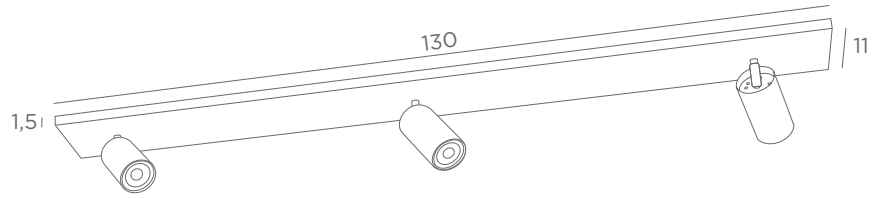

DEIMOS L3

5133 001 Structured white 3x GU10	5133 002 Structured black	5133 029 Brushed bronze	5133 045 Structured black + brushed brass