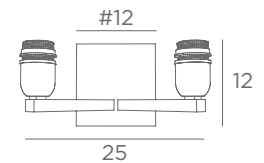

SECHAT

1158 029 Brushed bronze	1158 032 Brushed chrome
2x E27