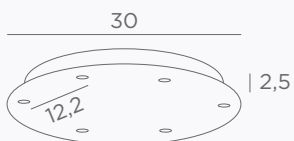

CEILING BASE 3 o26

Standard lengths : 80, 50 & 65 cm, same
the ARTEMIS 3 o26, page 14
For 3 pendants from Ø16 to 33 cm

CEILING BASE 4 o26

Standard lengths : 80, 60, 47 & 65 cm,
same the ARTEMIS 4 o26, page 14
For 4 pendants from Ø12 to 26 cm

CEILING BASE 5 o26

Standard lengths : 95, 40, 85, 50 & 75 cm,
same the KERMA 5 o26, page 20
For 5 pendants from Ø12 to 23 cm

CEILING BASE 5 o33

Standard lengths : 80, 60, 45, 65 & 35 cm,
same the ARTEMIS 5 o33, page 15
For 5 pendants from Ø15 to 31 cm