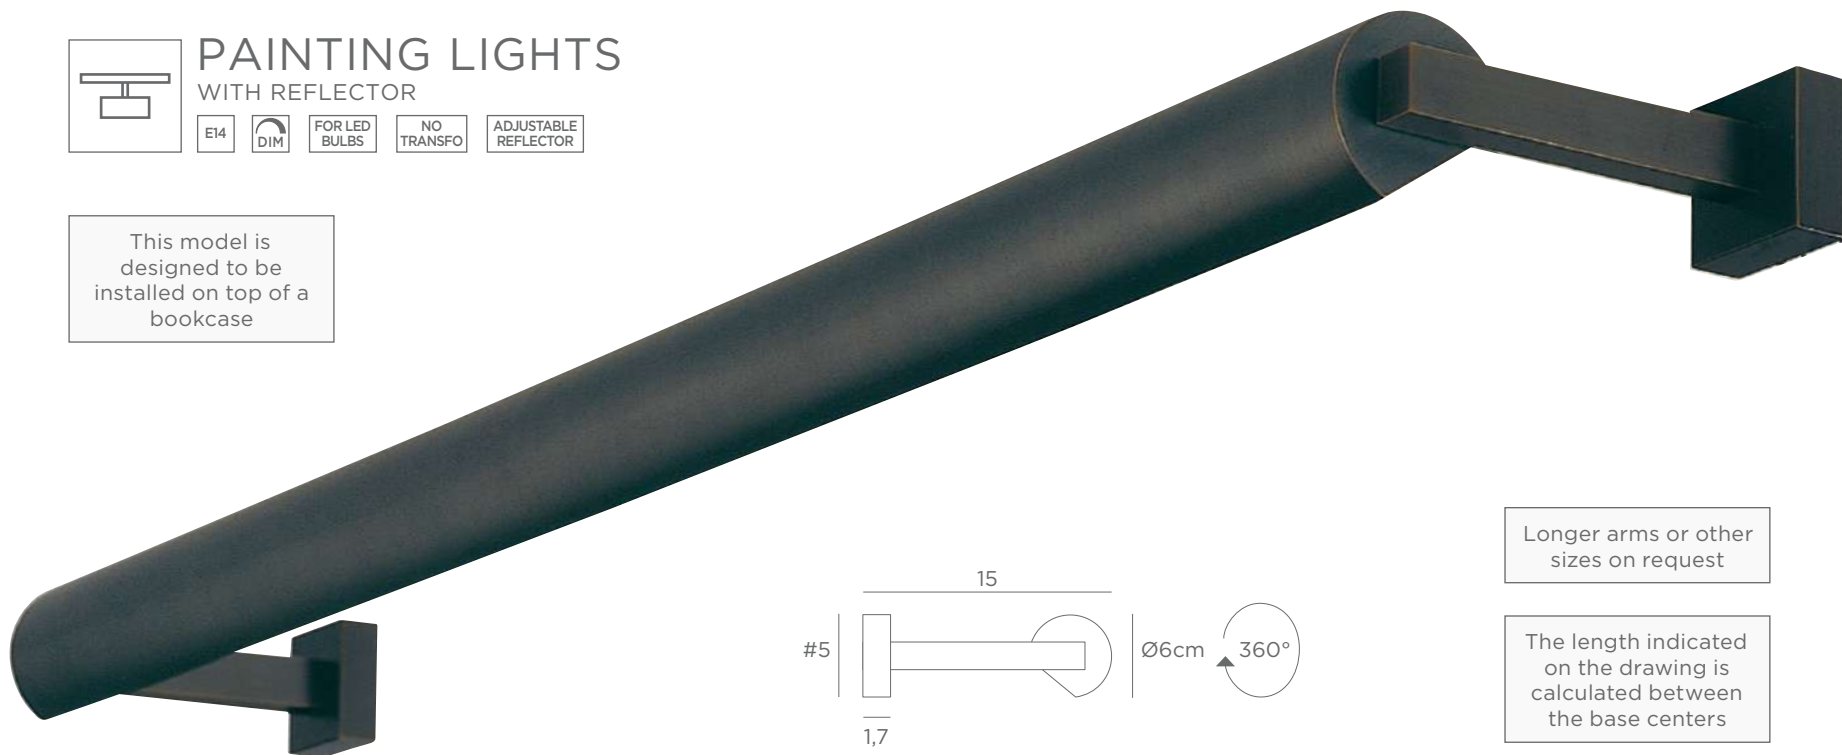

Integrated LED strips
2x 5,7W - 1x 972lm - 2700°K
Driver 240V not dimmable

PAINTING LIGHTS WITH REFLECTOR

E14

DIM

FOR LED
BULBS

NO
TRANSFO

ADJUSTABLE
REFLECTOR

This model is designed to be installed on top of a bookcase