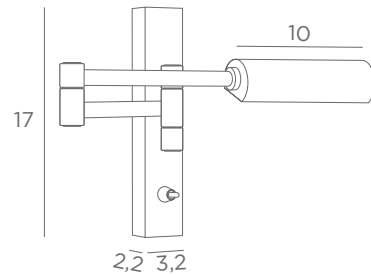

READING WALL LAMPS

WITH REFLECTOR

- G9
- DIM
- LED BULB INCLUDED
- ONLY FOR LED BULB
- NO DRIVER
- ADJUSTABLE REFLECTOR

POLONIUS

1646 028 Light bronze	1646 029 Brushed bronze	1646 032 Brushed chrome

1x G9
LED bulb included
4,5W - 500lm - 2700°K
Not dimmable
Toggle switch
↳ 15-30 cm