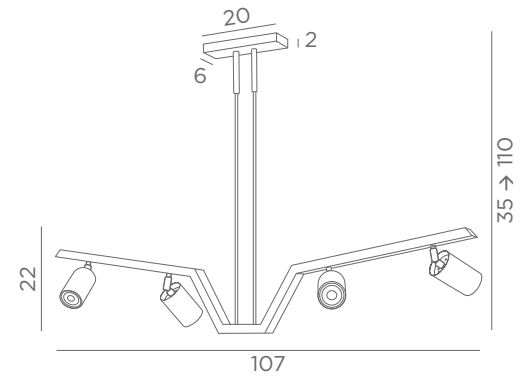

ALBATROS

4620 029
Brushed
bronze

4620 093
Brushed bronze
+ brushed nickel

4620 095
Brushed bronze
+ brushed brass

4x GU10

Adjustable height

Finish code : 93

Finish code : 95