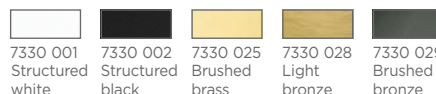

REFERENCE

FINISHES & CODES

OPTIONAL CABLES & FITTINGS

CEILING BASE 1 o10

Standard length : 90 cm
Diameter pendant : unlimited

CEILING BASE 3 o20

Standard lengths : 90, 45 & 70 cm, same
the KERMA 3 o20, page 20
For 3 pendants from Ø12 to 24 cm

CEILING BASE 3 o26

Standard lengths : 80, 50 & 65 cm, same
the ARTEMIS 3 o26, page 14
For 3 pendants from Ø16 to 33 cm

CEILING BASE 4 o26

Standard lengths : 80, 60, 47 & 65 cm,
same the ARTEMIS 4 o26, page 14
For 4 pendants from Ø12 to 26 cm