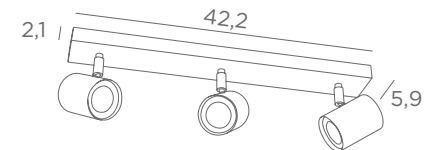

Back view

MAGELLAN 3

5143 001 Structured white	5143 002 Structured black	5143 028 Light bronze	5143 029 Brushed bronze	5143 032 Brushed chrome

3x GU10