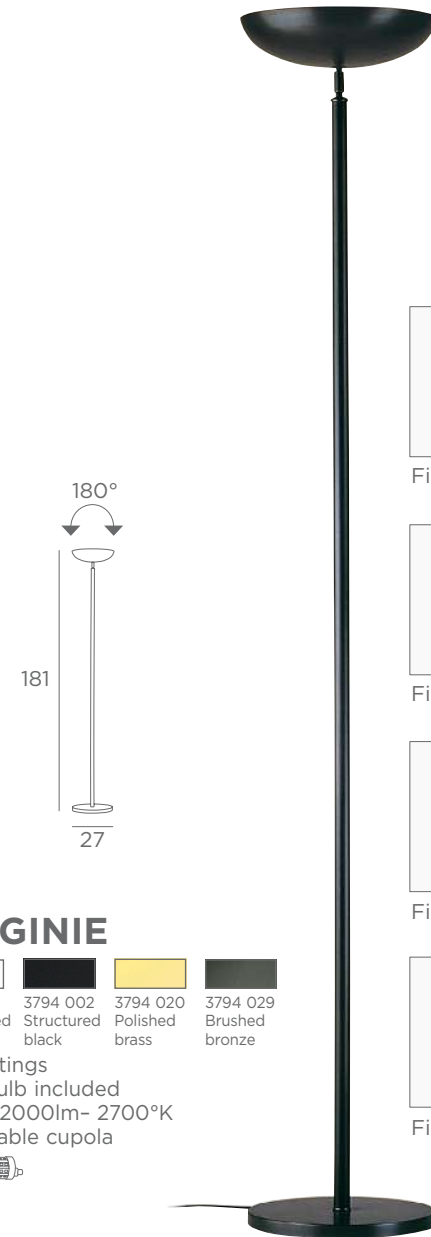

VIRGINIE

3794 001
Structured
white
3794 002
Structured
black
3794 020
Polished
brass
3794 029
Brushed
bronze
R7s fittings
LED bulb included
15W - 2000lm- 2700°K
Adjustable cupola

Finish code : 01

Finish code : 02

Finish code : 20

Finish code : 29