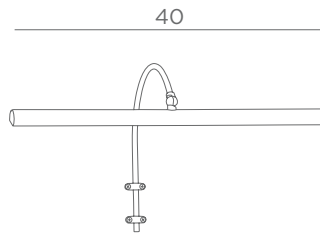

TRIANON 40

1884 025 Brushed brass
1884 029 Brushed bronze
1884 033 Brushed nickel

2x G4

Anti-UV LED bulbs included
2x 2,5W - 2x 320lm - 2700°K
Delivered with a transfo
60VA/230V/12V not dimmable