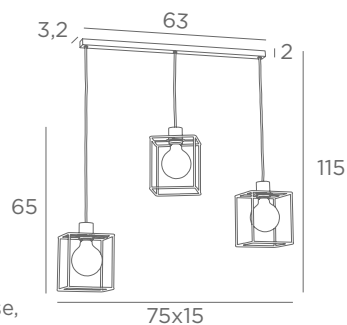

KERMA L 3

4933 025 4933 029
Brushed Brushed
brass bronze

Reference including : the ceiling base, textile cables & 3x E27 R