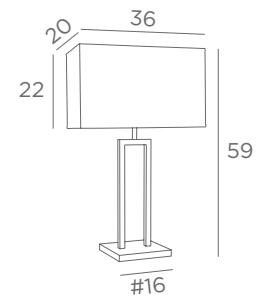

TABLE LAMPS WITH LAMPSHADE

E27

FOR LED
BULB

SWITCH
ON CABLE

MERTY

2460 029
Brushed
bronze

1x E27

Lampshade MERTY

□ 36x20-36x20-22 cm
Lampshade code : 2460
+ fabric code