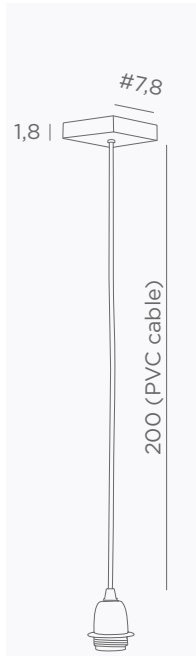

SUSPENSION #

- 4055 001 Structured white
- 4055 029 Brushed bronze
- 4055 033 Brushed nickel