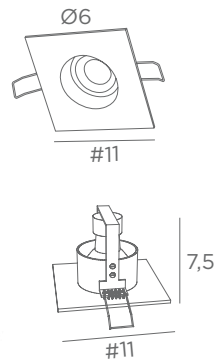

CEILING - RECESSED WITH SPOTLIGHTS

GU10
DIM
FOR LED BULBS
NO TRANSFO