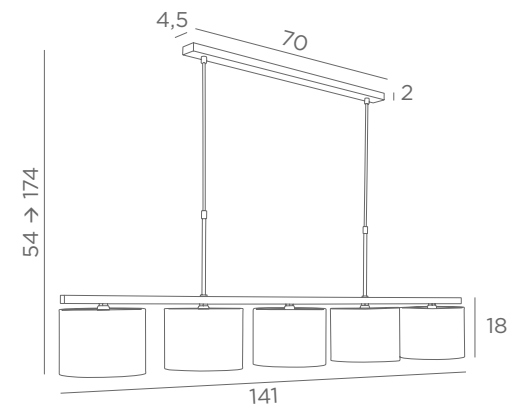

TEFNOUT 5

4282 029	4282 033
Brushed bronze	Brushed nickel

5x E14
Distance between fittings : 30 cm
Distance between tubes : 60 cm
Adjustable height
Lampshade TEFNOUT
Ø 20-20-15 cm
Lampshade code : 4283
+ fabric code (x5)