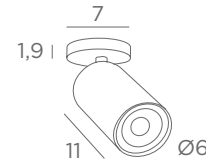

RAILS
Available finishes : black, white and aluminium
To create a rail composition, we provide all accessories : rail, angle, power supply, ...
Please consult our price list