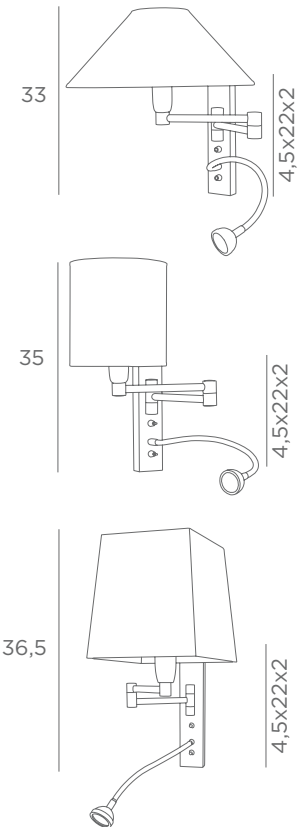

WALL LAMPS WITH LAMPSHADE

E14

FOR LED
BULB

ADJUSTABLE
SPOTLIGHT

ARTICULATED
ARMS

Lampshade AHMES o
Ø 9-30-16 cm
Lampshade code : 1104
+ fabric code
↳ 32-48,5 cm

Lampshade AHMES cyl
Ø 15-15-16 cm
Lampshade code : 1203
+ fabric code
↳ 17-41 cm

Lampshade AHMES #
13-16-17 cm
Lampshade code : 1307
+ fabric code
↳ 18-37,5 cm

AHMES

1117 029

Brushed

bronze

1117 032

Brushed

chrome

1x E14 + switch

LED 1W - 119lm - 2700°K

+ switch + flex 30 cm + driver 230V