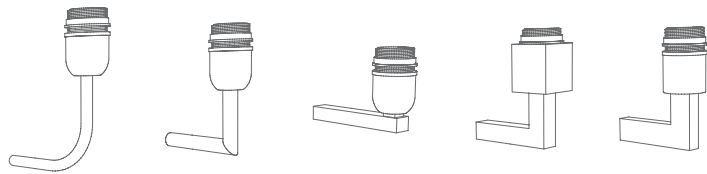

READING LAMPS FOR HEADBOARD

CUSTOM MADE FOR HOTELS
MINIMUM OF 12 PIECES