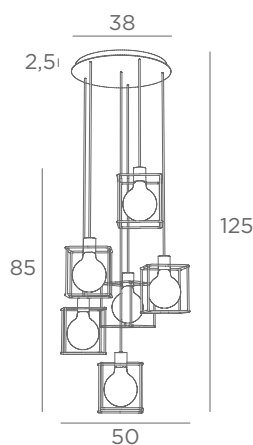

4904 029
Brushed
bronze

Reference including : the ceiling
base, textile cables & 3x E27 R

KERMA 5 o26

4905 025
Brushed
brass

4905 029
Brushed
bronze

Reference including : the ceiling
base, textile cables & 5x E27 R