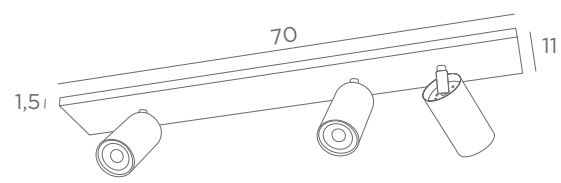

1x GU10

Photos : Deimos spot on rail/25 & 29 on black rail, Deimos spot on rail/25 & Deimos S1 o/45

CEILING SPOTLIGHTS

WITH ADJUSTABLE SPOTLIGHTS

- GU10
- DIM
- FOR LED BULBS
- NO TRANSFO

Other metal combinations on request