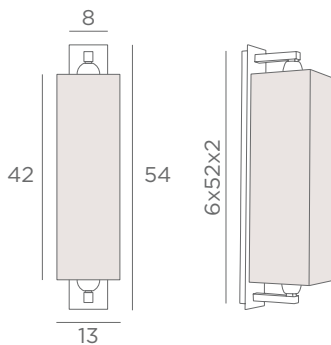

Lampshade KHONSOU #
13-13-42 cm
Lampshade code : 1252
+ fabric code
↳ 17 cm

KHONSOU

1251 029
Brushed
bronze
2x E27

Photos : Khonsou/29 - lampshades soria charbon & maille fumée