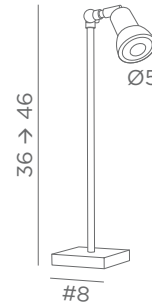

1x GU4

Switch with 3 positions :

O : off position

I : low intensity

II : high intensity

Toroidal plug transfo 50VA/230/9-12V

compatible with LED bulb

Not dimmable