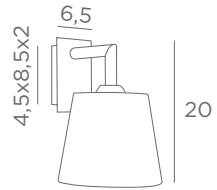

WALL LAMPS WITH LAMP SHADE

E27 DIM FOR LED BULB

Lampshade EDFOU 1 o
Ø 10-14-12 cm
Lampshade code : 1125
+ fabric code
↳ 16 cm