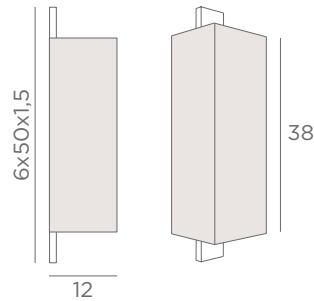

HEBY 1

1542 029
Brushed
bronze

2x E27
Dimmable
Lampshade HEBY 1 (screen)
□ 13x9-13x9-42 cm
Lampshade code : 1542
+ fabric code

WALL LAMPS WITH LAMP SHADE

E27 DIM FOR LED BULBS

Lampshade MAYA o (screen)
 Ø 16x12-16x12-38 cm
 Lampshade code : 1561
 + fabric code