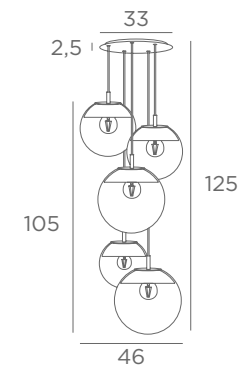

LUNA 5 o33

4485 002 Structured black	4485 025 Brushed brass	4485 028 Light bronze	4485 029 Brushed bronze

Reference including : the ceiling base,
textile cables, closings of the glasses,
electrical fittings and LED bulbs

To add : 1 *SPHERE SMALL*
2 *SPHERE MEDIUM*
2 *SPHERE LARGE*