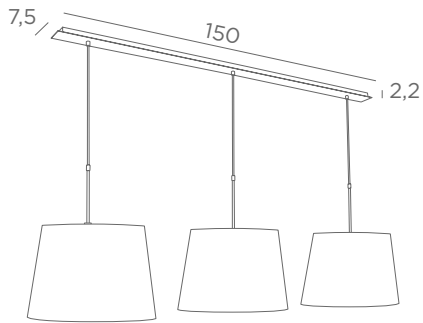

Adjustable height

Photo : Mererouka 2/29 - lampshades seta brun-rouge

SUSPENSIONS

WITH LAMPSHADES

E27

DIM

FOR LED BULBS

HIGHER HEIGHT ON REQUEST