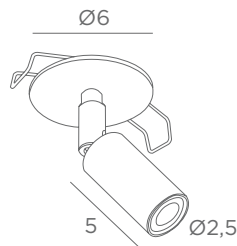

Driver size : 5x3,2x1,8 cm

Placement with clips in a round ceiling cutout

In option :

Oslo is also available with a base of Ø 8 cm

Use reference : Oslo 8 - code 5938

CEILING - RECESSED

WITH SPOTLIGHT

AR111