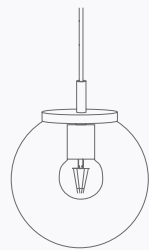

02 Structured black

25 Brushed brass

28 Light bronze

29 Brushed bronze

33 Brushed nickel

As standard, the cables or the tubes will be matched to the chosen finish

CHOOSE THE PENDANT LIGHTS

LUNA + GLASSES
(pages 9 to 11)