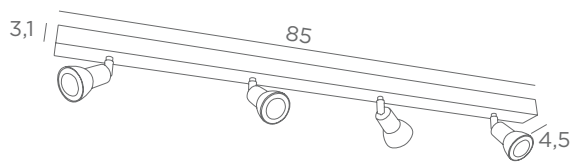

CEILING SPOTLIGHTS

WITH ADJUSTABLE SPOTLIGHTS

GU10

DIM

FOR
LED BULBS

NO
TRANSFO

CALLISTO 4

5114 001 Structured white
5114 029 Brushed bronze
4x GU10