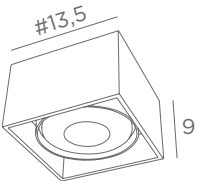

All AR111 bulbs are dimmable. Consult your supplier to use a compatible dimmer

ATRIA 1 FIXE

- ☐ 5411 001 Structured white
- ☐ 5411 002 Structured black

1x AR111
The bulb is not adjustable
1x transfo 60VA/230/12V
Only for LED bulb max. 15W