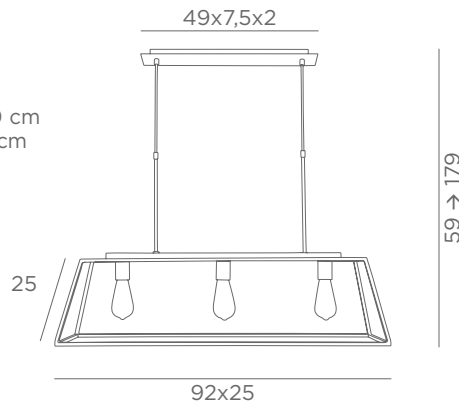

HENOUTMIRE 3

+ Ousermaatre conical structure

■ + **STRUCTURE**

4425 029 4994 002
Brushed Black
bronze Epoxy

3x E27

Distance between fittings : 30 cm

Distance between tubes : 40 cm

Adjustable height