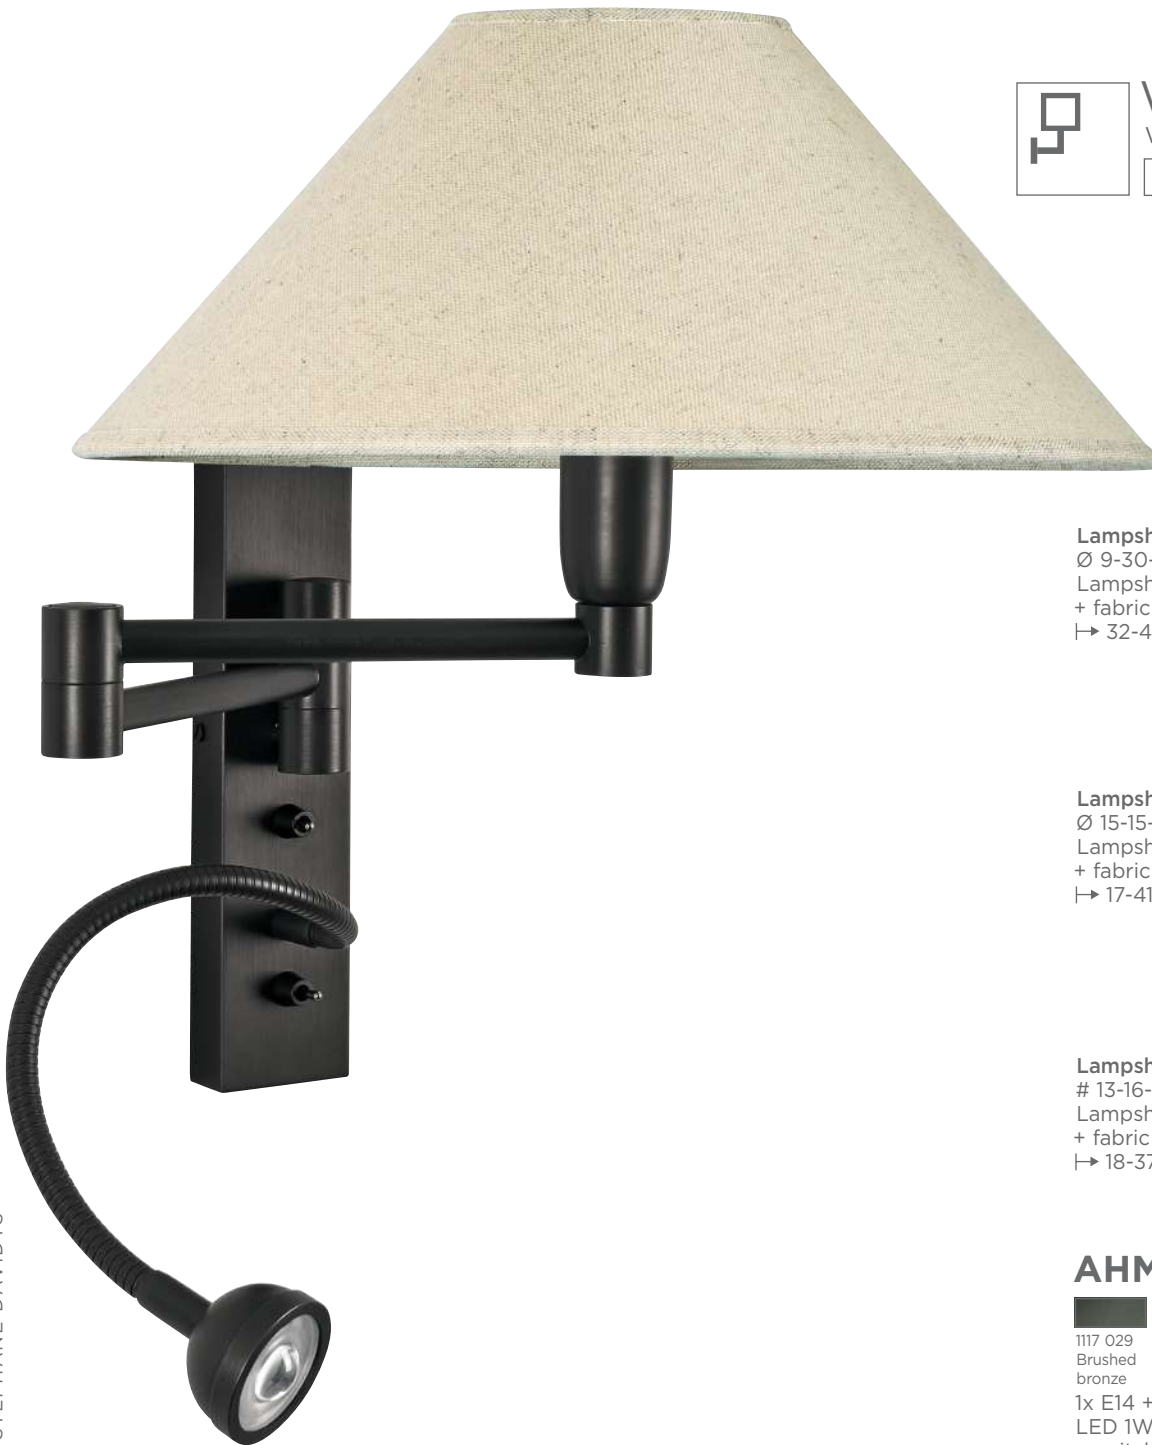

KARY

1310 002	1310 029	1310 032
Structured black	Brushed bronze	Brushed chrome

1x E27 + switch
 LED 1W - 119lm - 2700°K
 + switch + flex 30 cm + driver 230V

Photo : Kary/02 - lampshade véroné

WALL LAMPS WITH LAMPSHADE

E14

FOR LED
BULBADJUSTABLE
SPOTLIGHTARTICULATED
ARMS

Lampshade AHMES o
Ø 9-30-16 cm
Lampshade code : 1104
+ fabric code
↳ 32-48,5 cm

Lampshade AHMES cyl
Ø 15-15-16 cm
Lampshade code : 1203
+ fabric code
↳ 17-41 cm