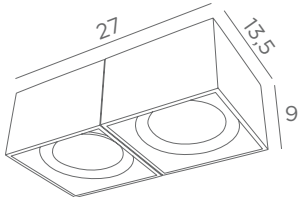

ATRIA 2 FIXE

- ☐ 5421 001 Structured white
- ☐ 5421 002 Structured black

2x AR111
The bulbs are not adjustable
2x transfos 60VA/230/12V
Only for LED bulbs max. 15W