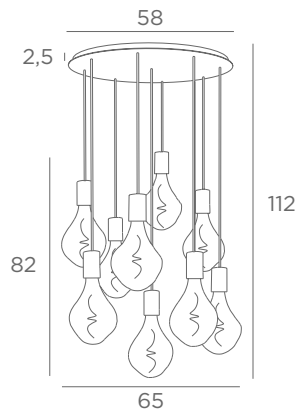

ARTEMIS 9 ø58

4966 002 Structured black
4966 025 Brushed brass
4966 029 Brushed bronze

Reference including : the ceiling base, textile cables and 9x E27 XXL