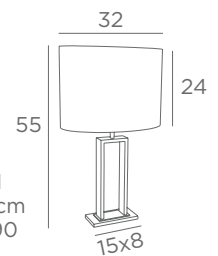

Lampshade PENOUT 1

Oval 32x22-32x22-24 cm
Lampshade code : 2290
+ fabric code