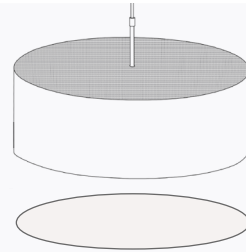

MOSQUITO NET

For round, square, rectangular or oval lampshades

The mosquito net can be placed on all lampshades with a suspension.
For bases KENTIKA E27 and KENTIKA NOURRICE (page 51), a lampshade Ø 60 cm is the maximum size for an easy placement.

Use an integral diffuser for a maximal efficiency of the mosquito net