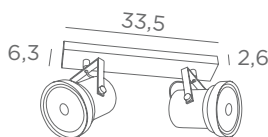

1x AR111
1x transfo 60VA/230/12V
compatible for bulb from 8W-LED to 50W-halo

ATHENA 2

5402 029
Brushed bronze

2x AR111
2x transfos 60VA/230/12V
compatible for bulb from 8W-LED to 50W-halo

ATHENA 3

5403 029
Brushed bronze