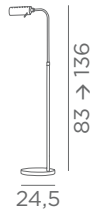

FLOOR LAMPS WITH REFLECTOR

ADJUSTABLE
REFLECTOR

KOMOMBO

1x E27
LED bulb included
8W - 700lm - 2700°K
Articulated arms
Adjustable height
Foot dimmer

MEDINEH

1x E27
LED bulb included
8W - 700lm - 2700°K
Swing arm
Adjustable height
Foot dimmer

ZETA

Integrated LED strips
2x 3,6W - 1x 700lm - 2700°K
Adjustable height
Articulated arms
Adjustable reflector
Plug driver 240V