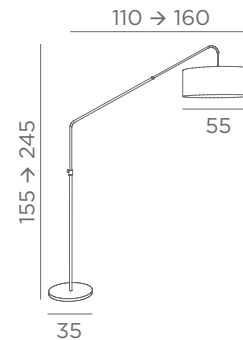

FLOOR LAMPS WITH LAMPSHADE

E27

FOR LED
BULB

FOOT
SWITCH

KITCHENER

3235 029
Brushed
bronze

1x E27

Adjustable height

Adjustable depth

Foot switch

Lampshade KITCHENER

Ø 55-55-20 cm + integral diffuser

Lampshade code : 3233

+ fabric code