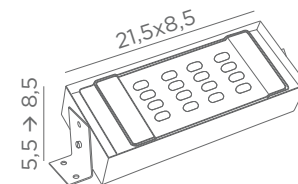

UP 300

6087 001	6087 002	6087 029
Structured white	Structured black	Brushed bronze

Integrated 230V LED module
30W - 2900lm - 2700°K

Dimmable
Reflector unit for indirect lighting
for installation in concealed position
The UP 300 unit is fully adjustable on 180°