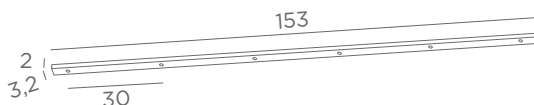

CEILING BASE L 2

Standard lengths : 70 & 90 cm, same the KERMA L 2, page 18
For 2 pendants from Ø29,5 to 59 cm

CEILING BASE L 3

Standard lengths : 70, 50 & 90 cm, same the KERMA L 3, page 18
For 3 pendants from Ø29,5 to 59 cm

CEILING BASE L 4

Standard lengths : 65, 90, 50 & 70 cm, same the KERMA L 4, page 18
For 4 pendants from Ø29,5 to 59 cm

CEILING BASE L 5

Standard lengths : 70, 90, 60, 85 & 75 cm, same the KERMA L 5, page 18
For 5 pendants from Ø29,5 to 59 cm