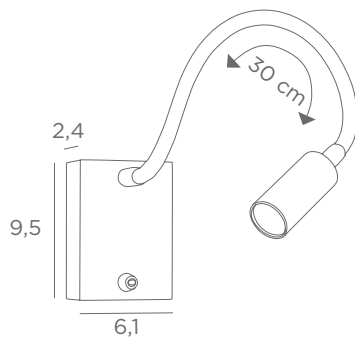

SAMOS

1624 002 Structured black	1624 025 Brushed brass	1624 029 Brushed bronze	1624 032 Brushed chrome

Integrated LED 1W - 119lm - 2700°K
Flex 30 cm
Toggle switch
Driver 230V not dimmable