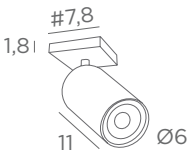

DEIMOS S1

5126 001 Structured white	5126 002 Structured black	5126 025 Brushed brass	5126 029 Brushed bronze	5126 045 Structured black + brushed brass

2. 1x GU10

DEIMOS S2

5128 001 Structured white	5128 002 Structured black	5128 025 Brushed brass	5128 029 Brushed bronze	5128 045 Structured black + brushed brass

2. 2x GU10

DEIMOS S3

5129 001 Structured white	5129 002 Structured black	5129 025 Brushed brass	5129 029 Brushed bronze	5129 045 Structured black + brushed brass

2. 3x GU10