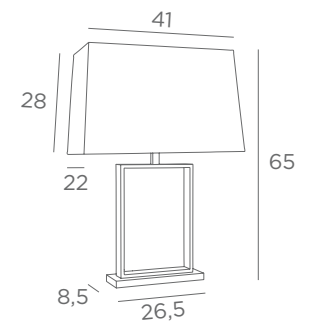

Photo : Khaba/28 - lampshade chinette ivoire