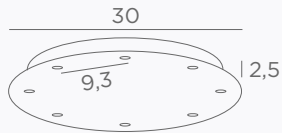

REFERENCE

FINISHES & CODES

OPTIONAL CABLES & FITTINGS

CEILING BASE 6 o38

Standard lengths : 105, 40, 65, 85, 75 & 70 cm, same the KERMA 6 o38, page 20
For 6 pendants from Ø15 to 31 cm

CEILING BASE 7 o48

Standard lengths : 100, 55, 75, 40, 80, 50 & 85 cm, same the Kerma 7 o48, page 20
For 7 pendants from Ø19 to 38 cm

CEILING BASE 8 o30

Standard lengths : 110, 40, 85, 60, 100, 55, 90 & 65 cm, same the KERMA 8 o30, page 20
For 8 pendants from Ø7,5 to 17 cm

CEILING BASE 9 o58

Standard lengths : 80, 64, 40, 54, 28, 43, 71, 64 & 45 cm, same the ARTEMIS 9 o58, page 15
For 9 pendants from Ø18 to 36 cm