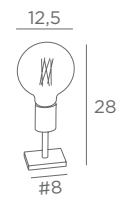

- 2975 028
Light bronze
1x E27
- 2975 029
Brushed bronze

To add :
GOLD BULBS
 Ø95 mm : 6833 000
 Ø125 mm : 6834 000

TABLE LAMPS
 WITH DECORATIVE BULB

- E27
- FOR LED BULB
- SWITCH ON CABLE

TIM 1

- 2973 028
Light bronze
1x E27
- 2973 029
Brushed bronze