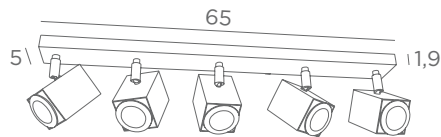

DIM

FOR
LED BULBS

NO
TRANSFO

MAJORIS 5

5155 001	5155 029	5155 032
Structured white	Brushed bronze	Brushed chrome

5x GU10

MAJORIS 4

5154 001	5154 029	5154 032
Structured white	Brushed bronze	Brushed chrome