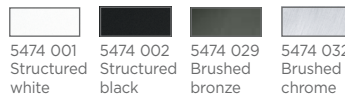

13,5

13,5

SARGAS 4

5474 001
Structured white

5474 002
Structured black

5474 029
Brushed bronze

5474 032
Brushed chrome

4x AR111