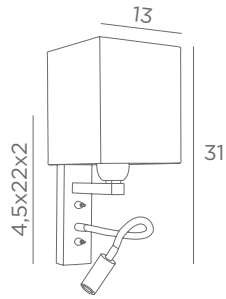

WALL LAMPS

WITH LAMPSHADE

Lampshade KARY #
13-13-15 cm
Lampshade code : 1300
+ fabric code
↳ 18 cm