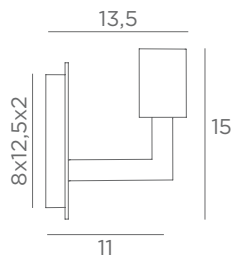

SAHOURE L

1966 002 Structured black	1966 028 Light bronze	1966 029 Brushed bronze

1x E27

Only suitable for
a decorative bulb