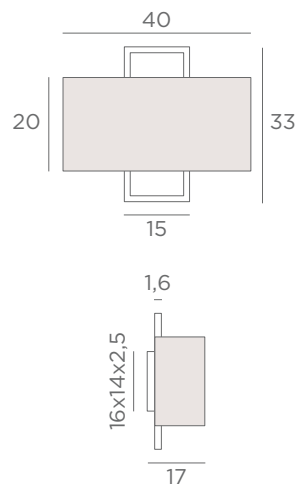

Lampshade KARANIS 1 (screen)

Ø 22x12-22x12-19 cm

Lampshade code : 1550

+ fabric code

WALL LAMPS WITH LAMPSHADE

E27

DIM

FOR LED
BULBS