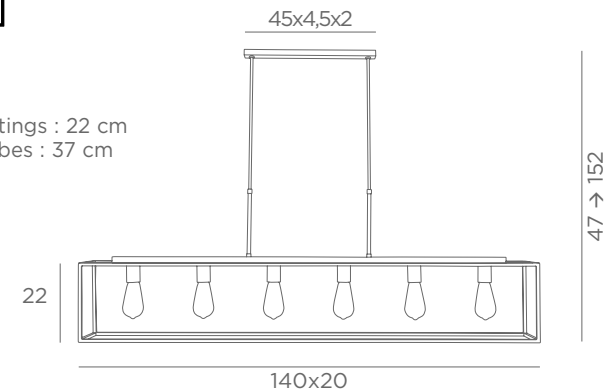

HENOUTMIRE 6

+ Ousermaatre medium structure

■ + **STRUCTURE**

4430 029 4996 002
Brushed Black
bronze Epoxy

6x E27

Distance between fittings : 22 cm

Distance between tubes : 37 cm

Adjustable height