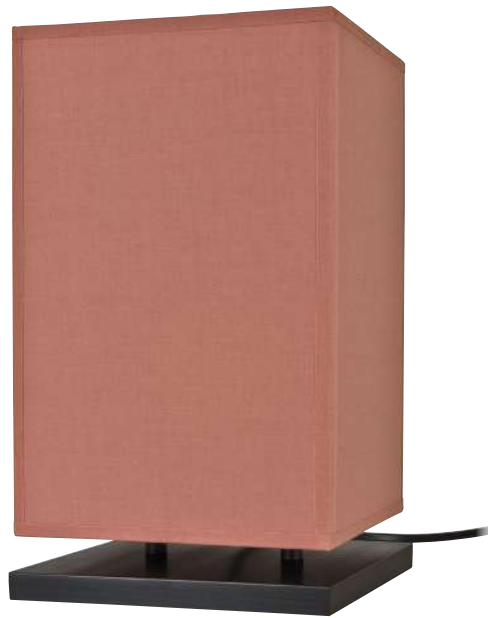

TABLE LAMPS WITH LAMPSHADE

E27

FOR LED
BULB

SWITCH
ON CABLE