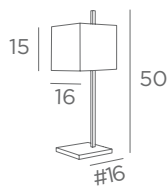

FARAS 1

2331 029
Brushed
bronze
1x E27

Lampshade FARAS 1
16-16-15 cm
Lampshade code : 2331
+ fabric code