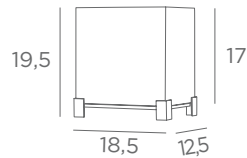

IMHOTEP 2

2347 029
Brushed
bronze

1x E27

Lampshade IMHOTEP 2

22-22-30 cm

Lampshade code : 2347

+ fabric code