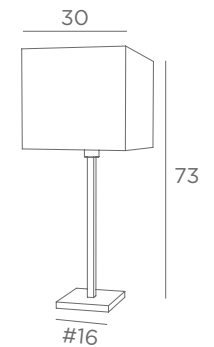

TABLE LAMPS WITH LAMPSHADE

E27

FOR LED
BULB

SWITCH
ON CABLE

MENNA 3 o

		
2257 028 Light bronze	2257 029 Brushed bronze	2257 032 Brushed chrome

1x E27

Lampshade MENNA 3 o
Ø 28-38-28 cm
Lampshade code : 2260
+ fabric code