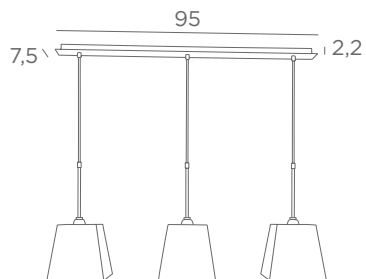

Lampshade ARSINOE

14-20-20 cm

Lampshade code : 4316 + fabric code (x3)

ARSINOE

4116 029

4116 033

Brushed

Brushed

bronze

nickel

3x E27

Distance between fittings : 39,5 cm

Adjustable height

L 99 cm - H 45 → 165 cm