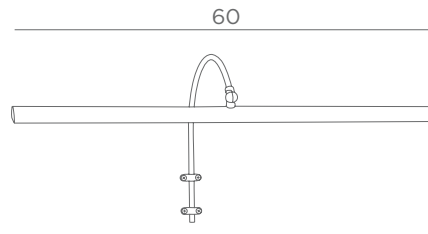

TRIANON 60

1886 025 Brushed brass
1886 029 Brushed bronze
1886 033 Brushed nickel

2x G4

Anti-UV LED bulbs included
2x 2,5W - 2x 320lm - 2700°K
Delivered with a transfo
60VA/230V/12V not dimmable