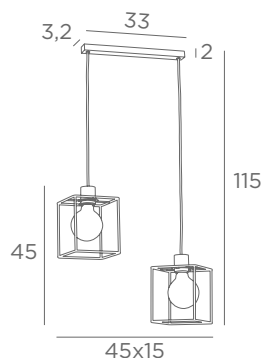

KERMA L 2

4932 025 4932 029
Brushed Brushed
brass bronze

Reference including : the ceiling base, textile cables & 2x E27 R