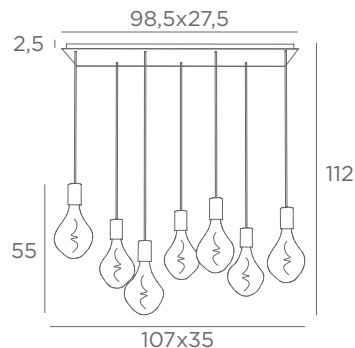

SUSPENSIONS WITH DECORATIVE BULBS

FOR LED
BULBS

OTHER CABLE LENGTHS
ON REQUEST

ARTEMIS 5

4955 002 Structured black
4955 025 Brushed brass
4955 029 Brushed bronze

Reference including : the ceiling base,
textile cables and 5x E27 XXL