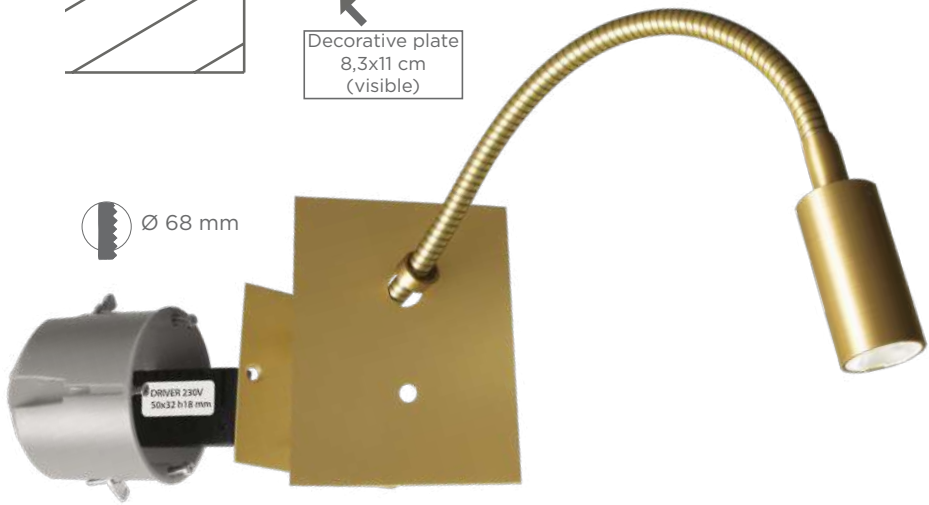

For quantities, other configurations on request

READING WALL LAMPS

WITH SPOTLIGHT

ADJUSTABLE SPOTLIGHT