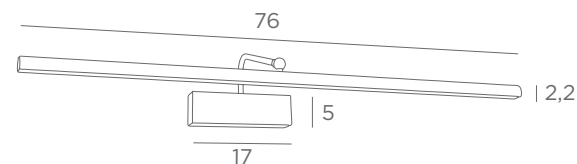

PAINTING LIGHTS

WITH REFLECTOR

INTEGRATED LED

DRIVER 240V

ADJUSTABLE REFLECTOR

VERSAILLES 35

1893 025 1893 029 1893 033
Brushed Brushed Brushed
brass bronze nickel

Integrated LED strips
4,9W - 410lm - 2700°K
Driver 240V not dimmable

VERSAILLES 55

1895 025 1895 029 1895 033
Brushed Brushed Brushed
brass bronze nickel

Integrated LED strips
7,7W - 644lm - 2700°K
Driver 240V not dimmable

VERSAILLES 75

1897 025 1897 029 1897 033
Brushed Brushed Brushed
brass bronze nickel

Integrated LED strips
10,5W - 878lm - 2700°K
Driver 240V not dimmable