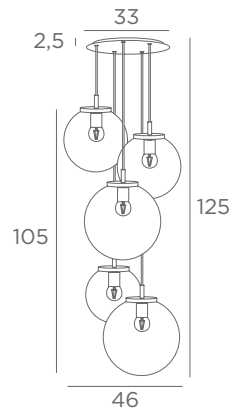

FORYOU 5 o33

4455 002 Structured black	4455 025 Brushed brass	4455 028 Light bronze	4455 029 Brushed bronze

Reference including : the ceiling base, textile cables, glass covers, E27 fittings & LED bulbs

To add : 1 *SPHERE SMALL*
2 *SPHERE MEDIUM*
2 *SPHERE LARGE*