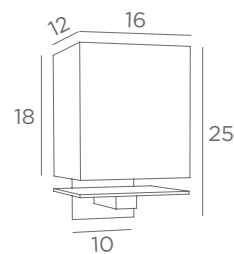

WALL LAMPS WITH LAMPSHADE

E27

DIM

FOR LED
BULB

NAGANO

1333 028 Light bronze
1333 029 Brushed bronze
1333 032 Brushed chrome

1x E27

Lampshade NAGANO

□ 16x12-16x12-18 cm

Lampshade code : 1333

+ fabric code

↳ 14 cm