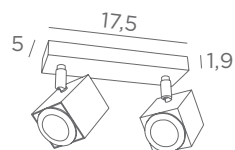

CEILING SPOTLIGHTS

WITH ADJUSTABLE SPOTLIGHTS

GU10

DIM

FOR
LED BULBS

NO
TRANSFO

MAJORIS 2

5152 001 Structured white	5152 029 Brushed bronze	5152 032 Brushed chrome
2x GU10