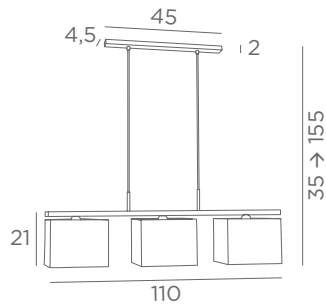

Adjustable height

Lampshade ASSIOUT

□ 25x17-25x17-18 cm

+ integral diffuser

Lampshade code : 4417

+ fabric code (x3)

ASSIOUT 5

4417 029
Brushed bronze