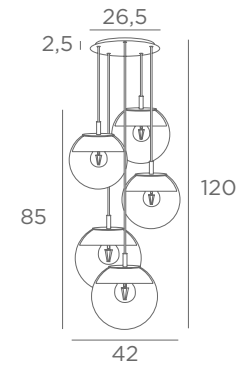

These references includes :

- the cabling for the ceiling base with textile cable (1m)
- the closing of the glass, an electrical fitting and an LED bulb

LUNA 5 o26

4489 002 Structured black	4489 025 Brushed brass	4489 028 Light bronze	4489 029 Brushed bronze