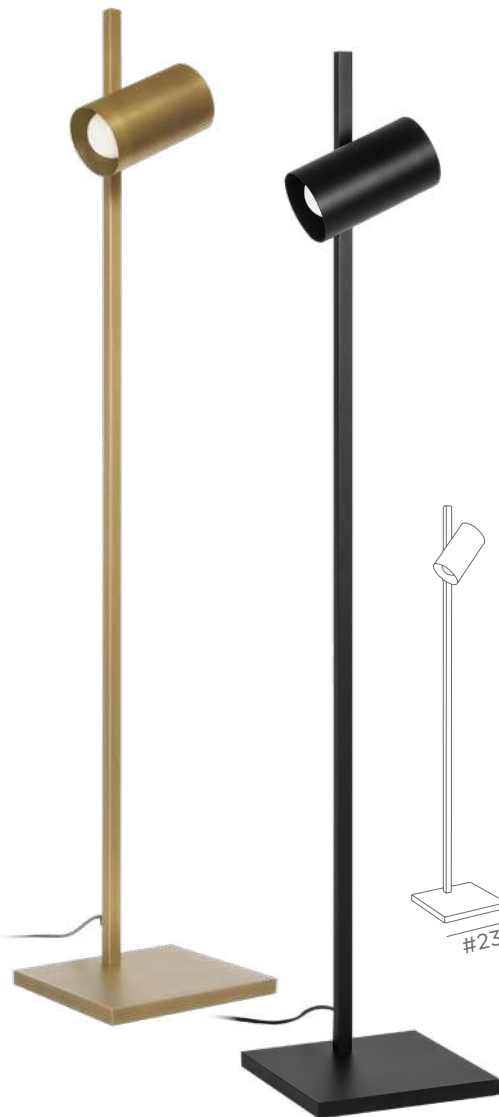

FLOOR LAMPS

WITH SPOTLIGHT/REFLECTOR

FOOT SWITCH

ULYSSE

3697 002	3697 028	3697 029
Structured black	Light bronze	Brushed bronze

1x E27
Adjustable spotlight