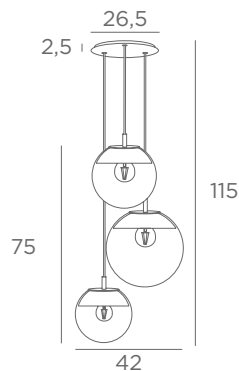

SUSPENSIONS WITH DECORATIVE GLASSES

LED BULBS INCLUDED

ONLY FOR LED BULBS

OTHER CABLE LENGTHS ON REQUEST

Three glasses and four colors for the *LUNA* and *FORYOU* models

22

25

30

SPHERE SMALL

4445 080 4445 082 4445 085 4445 089
Transparent Anthracite Amber Grey
Reference for the glass only

SPHERE MEDIUM

4446 080 4446 082 4446 085 4446 089
Transparent Anthracite Amber Grey
Reference for the glass only

SPHERE LARGE

4447 080 4447 082 4447 085 4447 089
Transparent Anthracite Amber Grey
Reference for the glass only