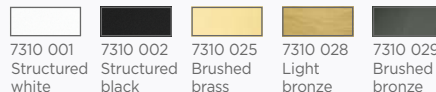

REFERENCE

FINISHES & CODES

OPTIONAL CABLES & FITTINGS

CEILING BASE 1 o10

Standard length : 90 cm
Diameter pendant : unlimited

CEILING BASE 3 o20

Standard lengths : 90, 45 & 70 cm, same
the KERMA 3 o20, page 20
For 3 pendants from Ø12 to 24 cm