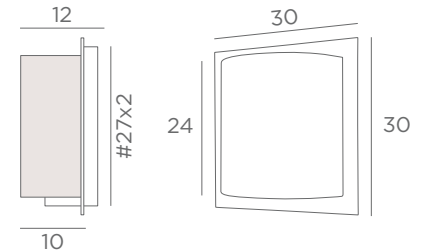

WALL LAMPS WITH LAMPSHADE

FOR LED
BULB

Lampshade DEIR 1 # (screen)
□ 13x9-13x9-13 cm
Lampshade code : 1534
+ fabric code

Lampshade DEIR 1 o (screen)
Ø 13x9-13x9-13 cm
Lampshade code : 1533
+ fabric code

Lampshade DEIR 2 # (screen)
□ 24x11-24x11-24 cm
Lampshade code : 1536
+ fabric code