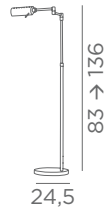

FLOOR LAMPS WITH REFLECTOR

ADJUSTABLE
REFLECTOR