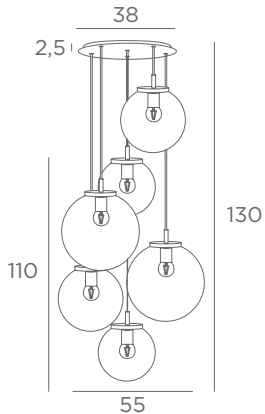

FORYOU 6 o38

4457 002 Structured black	4457 025 Brushed brass	4457 028 Light bronze	4457 029 Brushed bronze

Reference including : the ceiling base, textile cables, glass covers, E27 fittings & LED bulbs

To add : 2 *SPHERE SMALL*
2 *SPHERE MEDIUM*
2 *SPHERE LARGE*