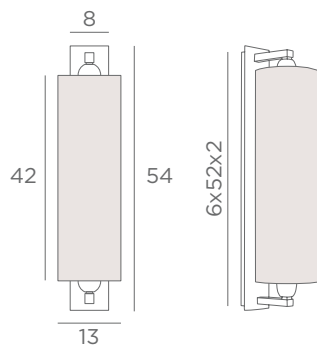

Lampshade MAYA # (screen)
 □ 14x12-14x12-38 cm
 Lampshade code : 1562
 + fabric code

MAYA

	
1561 029 Brushed bronze	1561 032 Brushed chrome
2x E27	

WALL LAMPS WITH LAMP SHADE

E27

FOR LED
BULBS

Lampshade KHONSOU o
Ø 13-13-42 cm
Lampshade code : 1251
+ fabric code
↳ 17 cm