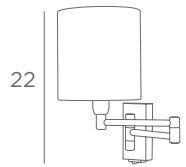

1x E14 + switch

LED 1W - 119lm - 2700°K

+ switch + flex 30 cm + driver 230V

WALL LAMPS WITH LAMPSHADE

- E14
- DIM
- FOR LED BULB
- ARTICULATED ARMS

Lampshade MAMMISI cyl
 Ø 13-13-14 cm
 Lampshade code : 1200
 + fabric code
 ↳ 13-33,5 cm