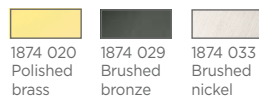

PACHED 25

2x G4

Anti-UV LED bulbs included

2x 2,5W - 2x 320lm - 2700°K

Transfo 60VA/230V/12V not dimmable

PACHED 40

2x G4

Anti-UV LED bulbs included