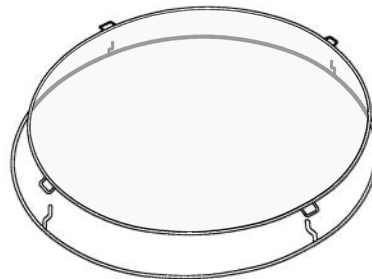

Use an integral diffuser for a maximal efficiency of the mosquito net

DIFFUSERS FOR LAMPSHADES

INTEGRAL DIFFUSER

Position in the lampshade

The integral diffuser fits only on cylindrical lampshades (round, square, rectangular or oval)

DIFFUSER WITH EYELETS

Position in the lampshade

The diffuser with eyelets is available for all lampshades (round, square, rectangular or oval)

DIFFUSER WITH HOOKS

Position in the lampshade

The diffuser with hooks is available for lampshades with a maximum size of Ø 60 cm (round, square, rectangular or oval)