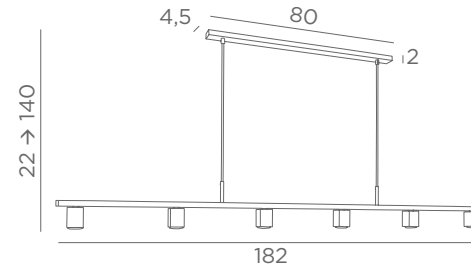

GEMINI 6

4646 029	4646 033
Brushed bronze	Brushed nickel

6x GU10

Distance between spotlights : 34 cm

Distance between tubes : 68 cm

Adjustable height