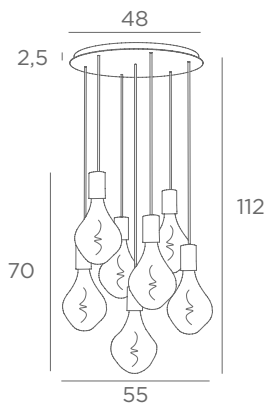

E27

DIM

FOR LED
 BULBS

OTHER CABLE LENGTHS
 ON REQUEST

ARTEMIS 5 ø33

4981 002 Structured black
 4981 025 Brushed brass
 4981 029 Brushed bronze

Reference including : the ceiling base, textile cables and 5x E27 XXL