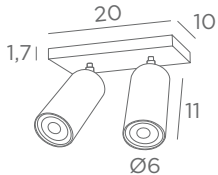

Other metal combinations on request

CEILING SPOTLIGHTS

WITH ADJUSTABLE SPOTLIGHTS

GU10

DIM

FOR LED BULBS

NO TRANSFO

DEIMOS S1

5126 001 Structured white	5126 002 Structured black	5126 025 Brushed brass	5126 029 Brushed bronze	5126 045 Structured black + brushed brass

2. 1x GU10

DEIMOS S2

5128 001 Structured white	5128 002 Structured black	5128 025 Brushed brass	5128 029 Brushed bronze	5128 045 Structured black + brushed brass

2. 2x GU10

DEIMOS S3

5129 001 Structured white	5129 002 Structured black	5129 025 Brushed brass	5129 029 Brushed bronze	5129 045 Structured black + brushed brass

2. 3x GU10