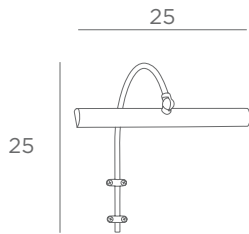

TRIANON 25

1882 025 Brushed brass
1882 029 Brushed bronze
1882 033 Brushed nickel

2x G4

Anti-UV LED bulbs included
2x 2,5W - 2x 320lm - 2700°K
Delivered with a transfo
60VA/230V/12V not dimmable