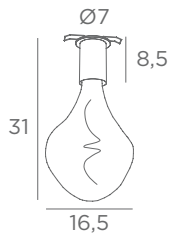

CEILING - RECESSED

WITH DECORATIVE BULB

E27

DIM

FOR LED BULB

To add :

ARTEMIS BULBS

Ø165 mm
Silver : 6843 000
Gold : 6849 000

KERMA STRUCTURE

#15-15-17 cm
Black : 4999 002
Gold : 4999 025

GOLD BULBS

Ø95 mm : 6833 000
Ø125 mm : 6834 000

CELENO 7

5997 001 Structured white	5997 002 Structured black	5997 025 Brushed brass	5997 028 Light bronze	5997 029 Brushed bronze

1x E27 XXL

Placement with clips in a round ceiling cutout

In option :

Celeno is also available with a base of Ø 8 cm, use reference : Celeno 8 - code 5998

CHARON 6

5976 001 Structured white	5976 002 Structured black	5976 025 Brushed brass	5976 028 Light bronze	5976 029 Brushed bronze

1x E27 with ring

Placement with clips in a round ceiling cutout

In option :

Charon is also available with a base of Ø 8 cm, use reference : Charon 8 - code 5978

PLUTON 6

5986 001 Structured white	5986 002 Structured black	5986 025 Brushed brass	5986 028 Light bronze	5986 029 Brushed bronze

1x E27 L

Placement with clips in a round ceiling cutout

In option :

Pluton is also available with a base of Ø 8 cm, use reference : Pluton 8 - code 5988