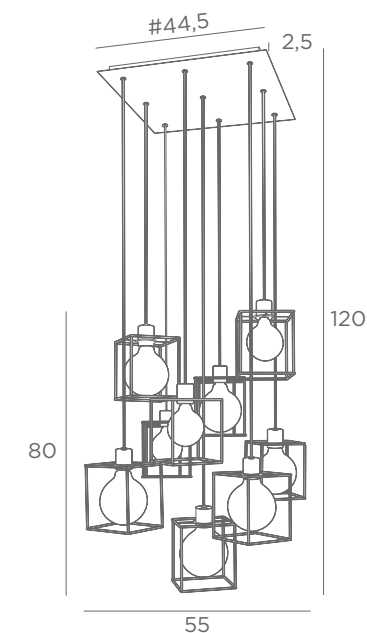

KERMA L 3

4933 025 4933 029
Brushed Brushed
brass bronze

Reference including : the ceiling base, textile cables & 3x E27 R

KERMA SQUARE 9

4949 002 4949 029
Structured Brushed
black bronze

Reference including : the ceiling base, textile cables & 9x E27 R