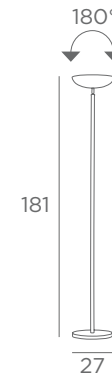

VIRGINIE

3794 001
Structured
white
3794 002
Structured
black
3794 020
Polished
brass
3794 029
Brushed
bronze
R7s fittings
LED bulb included
15W - 2000lm- 2700°K
Adjustable cupola