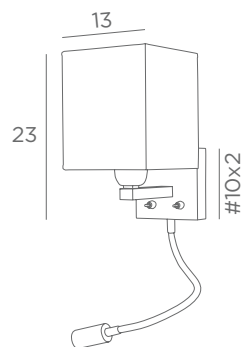

Lampshade code : 1333

+ fabric code

↳ 14 cm

WALL LAMPS

WITH LAMPSHADE

E27

FOR LED BULB

ADJUSTABLE SPOTLIGHT