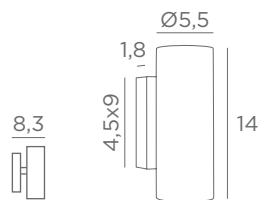

MERAK 2

1654 029
Brushed
bronze

1654 032
Brushed
chrome

2x GU10