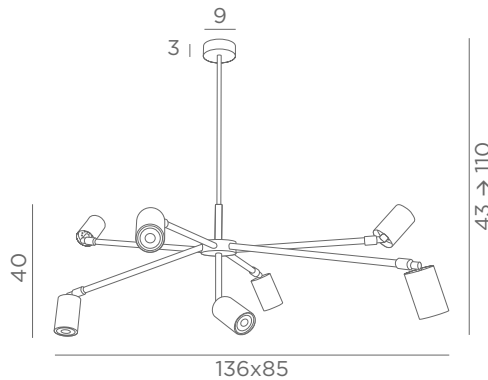

Finish code : 93

Finish code : 95