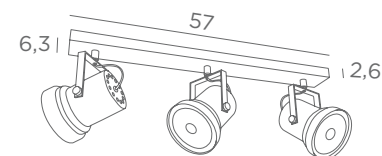

1x AR111
1x transfo 60VA/230/12V
compatible for bulb from 8W-LED to 50W-halo

ATHENA 2

5402 029
Brushed bronze

2x AR111
2x transfos 60VA/230/12V
compatible for bulb from 8W-LED to 50W-halo

ATHENA 3

5403 029
Brushed bronze