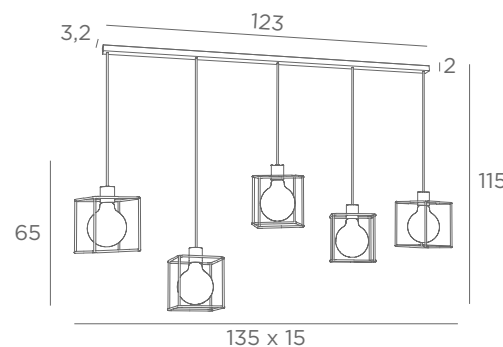

KERMA L 2

4932 025 4932 029
Brushed Brushed
brass bronze

Reference including : the ceiling base, textile cables & 2x E27 R