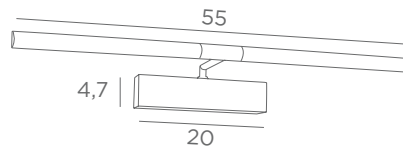

MEIDOU M 35

1853 020 Polished brass
1853 029 Brushed bronze
1853 033 Brushed nickel

Integrated LED strips
2x 1,8W - 1x 342lm - 2700°K
Driver 240V not dimmable

MEIDOU M 55

1855 020 Polished brass
1855 029 Brushed bronze
1855 033 Brushed nickel

Integrated LED strips
2x 3,8W - 1x 648lm - 2700°K
Driver 240V not dimmable

MEIDOU M 75

1857 020 Polished brass
1857 029 Brushed bronze
1857 033 Brushed nickel

Integrated LED strips
2x 5,7W - 1x 972lm - 2700°K
Driver 240V not dimmable