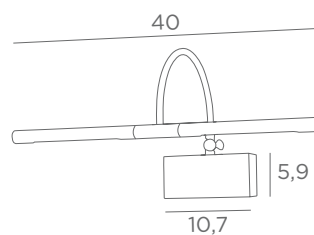

PAINTING LIGHTS

WITH REFLECTORS

G4

LED BULBS INCLUDED

TRANSFO 12V

ADJUSTABLE REFLECTORS

PACHED 25

2x G4

Anti-UV LED bulbs included

2x 2,5W - 2x 320lm - 2700°K

Transfo 60VA/230V/12V not dimmable

PACHED 40

2x G4

Anti-UV LED bulbs included

2x 2,5W - 2x 320lm - 2700°K

Transfo 60VA/230V/12V not dimmable

PACHED 53

2x G4

Anti-UV LED bulbs included

2x 2,5W - 2x 320lm - 2700°K

Transfo 60VA/230V/12V not dimmable

Photo : Pached 25/20