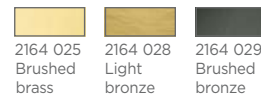

ALBI 1

1x E27

Lampshade ALBI 1

Ø 22-25-18 cm

Lampshade code : 2164

+ fabric code