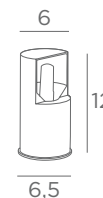

UP 112

- 6019 029 Brushed bronze
- 6019 032 Brushed chrome

1x G9
LED bulb included
4W - 300lm - 2700°K
Only for LED bulb