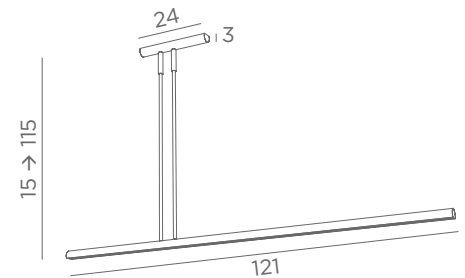

AXELL 120

4691 025 Brushed brass	4691 028 Light bronze	4691 029 Brushed bronze	4691 033 Brushed nickel

Integrated 230V LED module
28,8W - 2652lm - 2700°K
Distance between tubes : 5 cm
Adjustable height