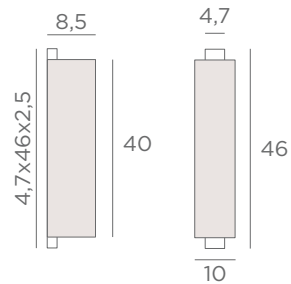

WALL LAMPS WITH LAMP SHADE

CHABAKA 2

1526 029
Brushed
bronze

1526 032
Brushed
chrome

Integrated LED strips
19,6W - 1638lm - 2700°K
Driver 240V not dimmable
Lampshade CHABAKA 2 # (screen)
□ 10x8,5-10x8,5-40 cm
Lampshade code : 1526
+ fabric code