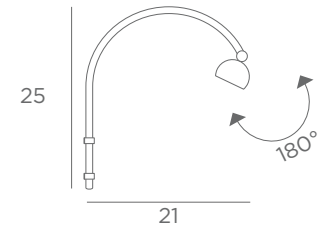

PAINTING LIGHTS

WITH REFLECTOR

- G4
- LED BULBS INCLUDED
- TRANSFO 12V
- ADJUSTABLE REFLECTOR

Fixation of the arch to the wall or behind the painting

Transfo 12V (separately delivered) to place on the wall or behind the painting