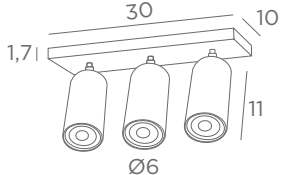

Other metal combinations on request

CEILING SPOTLIGHTS

WITH ADJUSTABLE SPOTLIGHTS

GU10

DIM

FOR LED BULBS

NO TRANSFO

DEIMOS S1

5126 001 Structured white	5126 002 Structured black	5126 025 Brushed brass	5126 029 Brushed bronze	5126 045 Structured black + brushed brass

2. 1x GU10

DEIMOS S2

5128 001 Structured white	5128 002 Structured black	5128 025 Brushed brass	5128 029 Brushed bronze	5128 045 Structured black + brushed brass

2. 2x GU10

DEIMOS S3

5129 001 Structured white	5129 002 Structured black	5129 025 Brushed brass	5129 029 Brushed bronze	5129 045 Structured black + brushed brass

2. 3x GU10