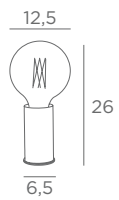

ZUKO

- 2974 028
  Light bronze
  1x E27
- 2974 029
  Brushed bronze