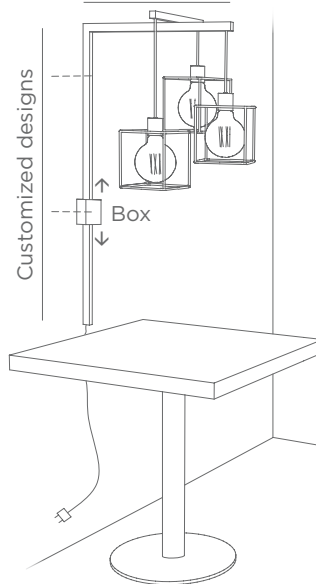

This wall lamp is designed to be entirely custom-made. Please consult us.

CALPE

1986 002 Structured black	1986 025 Brushed brass	1986 028 Light bronze	1986 029 Brushed bronze

E27 fitting(s)
Wall lamp designed to illuminate a table with one or more pendants
Electrical connection :
by the box or by an electrical cord