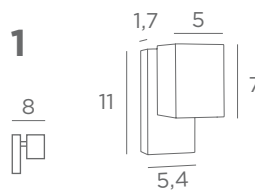

GAMMA 1

1640 029
Brushed
bronze

1x GU10