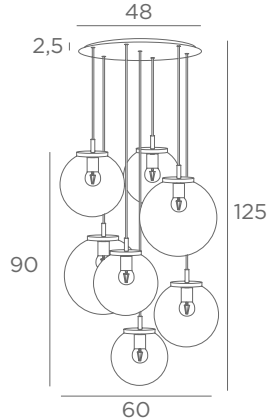

FORYOU 7 o48

4458 002 Structured black	4458 025 Brushed brass	4458 028 Light bronze	4458 029 Brushed bronze

Reference including : the ceiling base, textile cables, glass covers, E27 fittings & LED bulbs

To add : 2 *SPHERE SMALL*
3 *SPHERE MEDIUM*
2 *SPHERE LARGE*