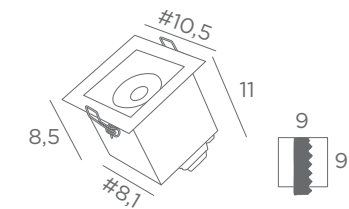

CEILING-RECESSED WITH ADJUSTABLE SPOTLIGHTS

GU10 DIM FOR LED BULBS NO TRANSFO