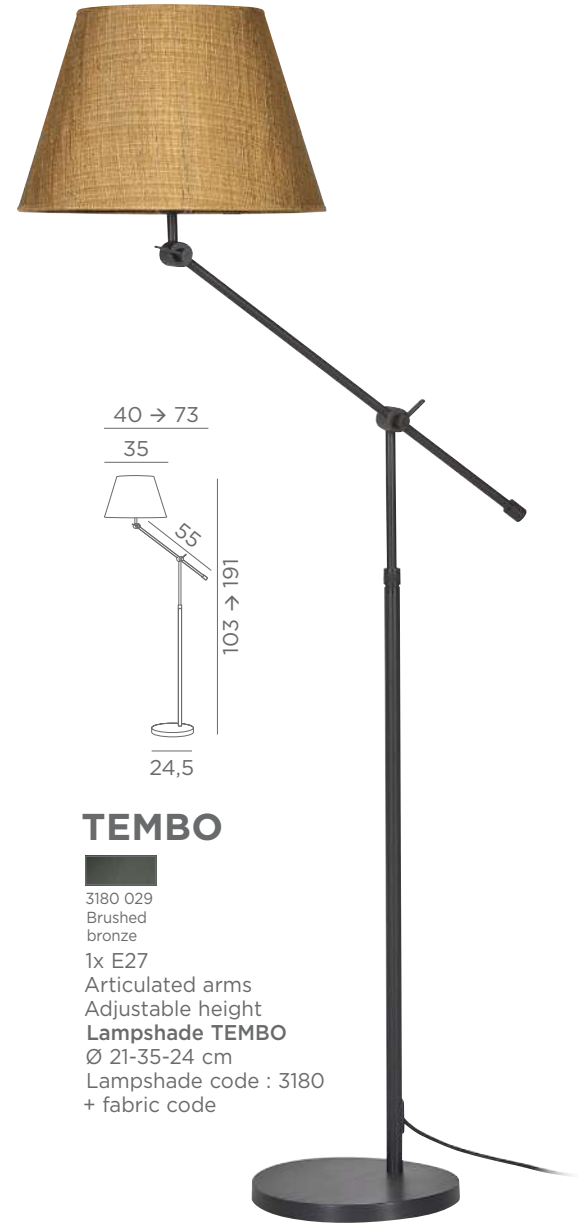

TEMBO

3180 029 Brushed bronze
1x E27
Articulated arms
Adjustable height
Lampshade TEMBO
Ø 21-35-24 cm
Lampshade code : 3180
+ fabric code