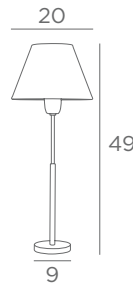

PEPI

2163 029 Brushed bronze

1x E27
Switch on cable
Lampshade PEPI
Ø 10-20-14 cm
Lampshade code : 2163
+ fabric code