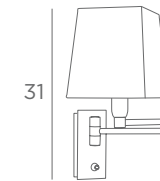

1x E14

Available with or without
 an on/off switch

WALL LAMPS WITH LAMPSHADE

E14

FOR LED
BULB

ARTICULATED
ARMS

Available with or without
an on/off switch

Lampshade AHMOSIS cyl
Ø 15-15-16 cm
Lampshade code : 1203
+ fabric code
↳ 15-41 cm