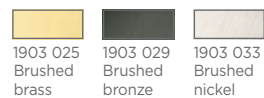

RICHELIEU 35

Integrated LED strips
4,9W - 410lm - 2700°K
Delivered with a driver 230V/12W/0,5A
Not dimmable