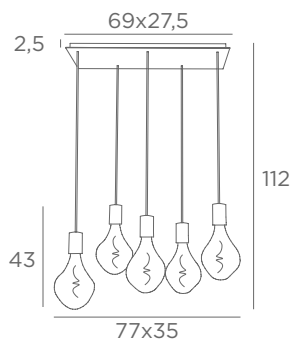

To add :

BULBS

ARTEMIS Ø165 mm
Silver : 6843 000
Gold : 6849 000
Ø125 mm
Silver : 6836 000
Gold : 6834 000

SUSPENSIONS WITH DECORATIVE BULBS

FOR LED
BULBS

OTHER CABLE LENGTHS
ON REQUEST

ARTEMIS 5

4955 002 Structured black
4955 025 Brushed brass
4955 029 Brushed bronze

Reference including : the ceiling base,
textile cables and 5x E27 XXL