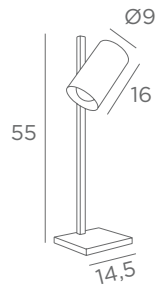

SEVILLA

2645 002 Structured black	2645 028 Light bronze	2645 029 Brushed bronze

1x E27
Switch on base