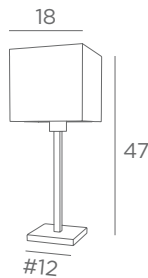

MENNA 1

2255 028 Light bronze	2255 029 Brushed bronze	2255 032 Brushed chrome

1x E27

Lampshade MENNA 1 #

18-18-17 cm

Lampshade code : 2261

+ fabric code