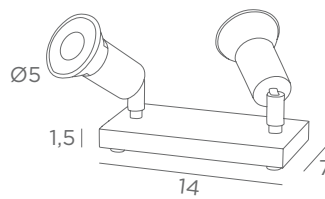

MERCURE PL 2

6016 002 Structured black	6016 020 Polished brass	6016 029 Brushed bronze	6016 033 Brushed nickel

2. 2x GU10