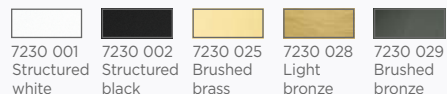

CEILING BASE 11 o38

Standard lengths : 110, 65, 45, 75, 35, 70, 90, 50, 70, 90 & 40cm, same the KERMA 11 o38 page 21
For 11 pendants from Ø9,5 to 19cm

CEILING BASE 16 o83

Standard lengths : 120, 85, 95, 80, 35, 105, 50, 70, 60, 40, 100, 45, 65, 95, 55 & 75 cm, same the KERMA 16 o83, page 21
For 16 pendants from Ø18 to 36 cm

CEILING BASES FOR PENDANT LIGHTS

Cables and fittings
see page 49

VIEW & SIZES (in cm)

REFERENCE

FINISHES & CODES

OPTIONAL CABLES & FITTINGS

CEILING BASE SQ 1

Standard length : 90 cm, same the KERMA SQUARE 1, page 18
Diameter pendant : unlimited

CEILING BASE L 2

Standard lengths : 70 & 90 cm, same the KERMA L 2, page 18
For 2 pendants from Ø29,5 to 59 cm

CEILING BASE L 3

Standard lengths : 70, 50 & 90 cm, same the KERMA L 3, page 18
For 3 pendants from Ø29,5 to 59 cm