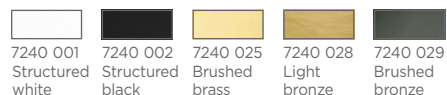

CEILING BASE L 4

Standard lengths : 65, 90, 50 & 70 cm, same the KERMA L 4, page 18
For 4 pendants from Ø29,5 to 59 cm