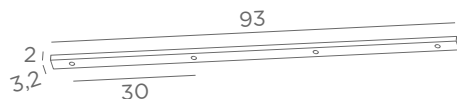

CEILING BASES FOR PENDANT LIGHTS

Cables and fittings
see page 49

VIEW & SIZES (in cm)

REFERENCE

FINISHES & CODES

OPTIONAL CABLES & FITTINGS

CEILING BASE SQ 1

Standard length : 90 cm, same the KERMA SQUARE 1, page 18
Diameter pendant : unlimited

CEILING BASE L 2

Standard lengths : 70 & 90 cm, same the KERMA L 2, page 18
For 2 pendants from Ø29,5 to 59 cm

CEILING BASE L 3

Standard lengths : 70, 50 & 90 cm, same the KERMA L 3, page 18
For 3 pendants from Ø29,5 to 59 cm