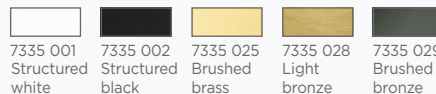

REFERENCE

FINISHES & CODES

OPTIONAL CABLES & FITTINGS

CEILING BASE 1 o10

Standard length : 90 cm
Diameter pendant : unlimited

CEILING BASE 3 o20

Standard lengths : 90, 45 & 70 cm, same
the KERMA 3 o20, page 20
For 3 pendants from Ø12 to 24 cm

CEILING BASE 3 o26

Standard lengths : 80, 50 & 65 cm, same
the ARTEMIS 3 o26, page 14
For 3 pendants from Ø16 to 33 cm

CEILING BASE 4 o26

Standard lengths : 80, 60, 47 & 65 cm,
same the ARTEMIS 4 o26, page 14
For 4 pendants from Ø12 to 26 cm