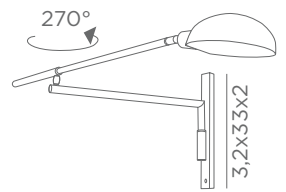

STÉPHANE DAVIDTS

POLLUX + SWITCH

- 1670 029
- Brushed bronze
- 1x E14
- Articulated arms
- Toggle switch
- Included : cable 2m + plug

Photos : Pollux/29 (deployed) & Pollux/29 (folded)

WALL LAMPS WITH LAMPSHADE