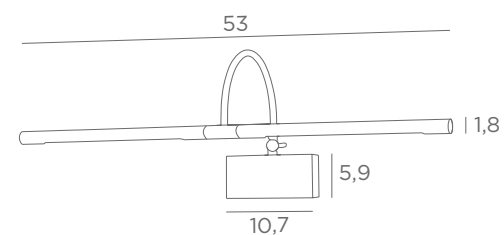

PAINTING LIGHTS

WITH REFLECTORS

G4

LED BULBS INCLUDED

TRANSFO 12V

ADJUSTABLE REFLECTORS

PACHED 25

2x G4

Anti-UV LED bulbs included

2x 2,5W - 2x 320lm - 2700°K

Transfo 60VA/230V/12V not dimmable

PACHED 40

2x G4

Anti-UV LED bulbs included

2x 2,5W - 2x 320lm - 2700°K

Transfo 60VA/230V/12V not dimmable

PACHED 53

2x G4

Anti-UV LED bulbs included

2x 2,5W - 2x 320lm - 2700°K

Transfo 60VA/230V/12V not dimmable

Photo : Pached 25/20