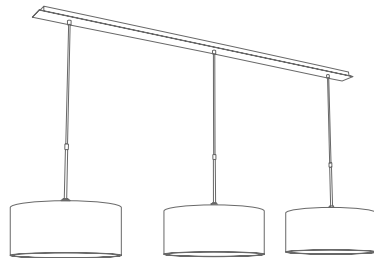

Lampshade MEREROUKA cyl 45
Ø 45-45-23 cm + integral diffuser
Lampshade code : 4545
+ fabric code (x3)
L 170 cm - H 45 → 165 cm

MEREROUKA 3

4155 029 4155 033
Brushed Brushed
bronze nickel

3x E27

Distance between the fittings : 62,5 cm
Adjustable height