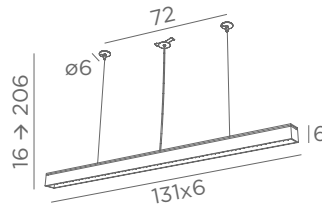

GALAND J Ø

4700 025 Brushed brass	4700 028 Light bronze	4700 029 Brushed bronze

Integrated LED strips
48,5W - 4137lm - 2700°K
Driver to be placed in the false ceiling
Adjustable height