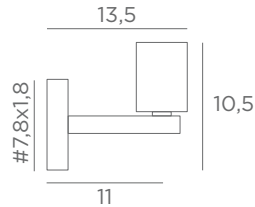

WALL LAMPS WITH DECORATIVE BULB

E27

DIM

FOR LED
BULB

To add :

KERMA STRUCTURE

#15-15-17 cm

Black : 4999 002

Gold : 4999 025

GOLD BULBS

Ø95 mm : 6833 000

Ø125 mm : 6834 000

EXPLORER L

1959 028 Light bronze	1959 029 Brushed bronze

1x E27

Only suitable for
a decorative bulb