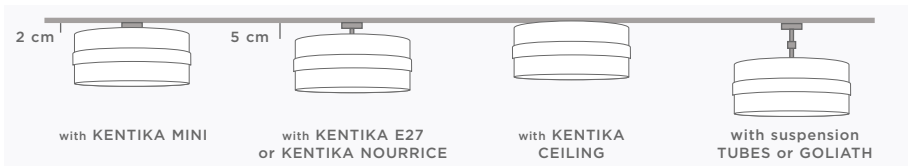

LAMPSHADES TO HANG

INTEGRAL DIFFUSER INCLUDED

ADVISED SUSPENSIONS
(pages 50 to 51)