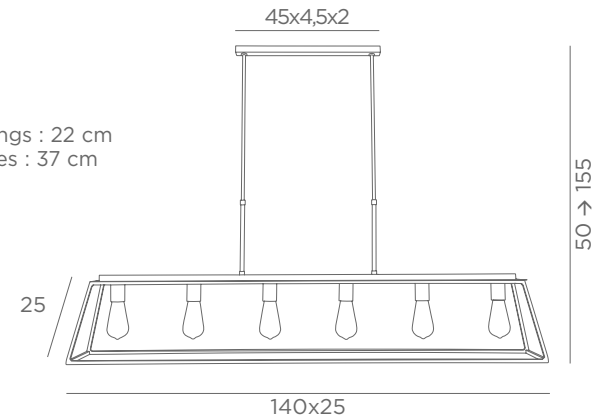

Distance between tubes : 37 cm

Adjustable height

Photo : Henoutmire 6/29 + Ousermaatre large structure

SUSPENSIONS WITH DECORATIVE BULBS

E27

DIM

FOR LED
BULBS

HIGHER HEIGHT
ON REQUEST