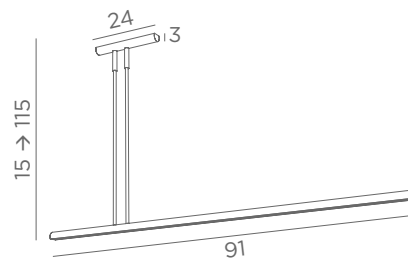

AXELL 90

4690 025 Brushed brass	4690 028 Light bronze	4690 029 Brushed bronze	4690 033 Brushed nickel

Integrated 230V LED module
21,6W - 1989lm - 2700°K
Distance between tubes : 5 cm
Adjustable height