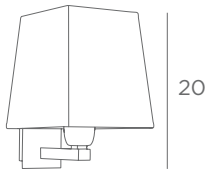

Lampshade RAMOSE 1 #
11-14-15 cm
Lampshade code : 1302
+ fabric code
↳ 17 cm