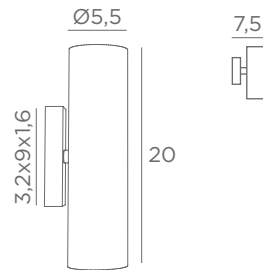

CROWN 2

1650 002 Structured black	1650 028 Light bronze	1650 029 Brushed bronze
2x GU10