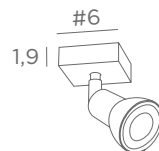

CALLISTO 1

5111 001
Structured
white
1x GU10

5111 029
Brushed
bronze

5111 032
Brushed
chrome