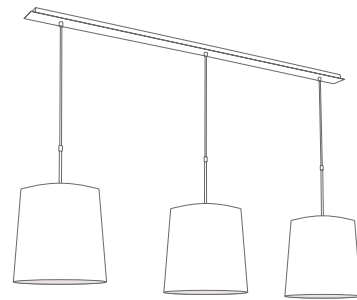

Lampshade MEREROUKA o28
Ø 23-28-28 cm
Lampshade code : 4157
+ fabric code (x3)
L 153 cm - H 50 → 170 cm