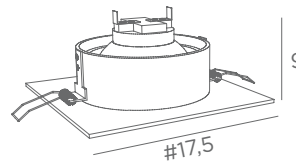

CEILING - RECESSED

WITH SPOTLIGHT

AR111

DIM

TRANSFO
12V

All AR111 bulbs are dimmable.
Consult your supplier to use
a compatible dimmer

PORTOFINO

5920 001 Structured white	5920 002 Structured black	5920 025 Brushed brass	5920 028 Light bronze	5920 029 Brushed bronze	5920 032 Brushed chrome

1x AR111 (bulb to fix with clip)
Delivered with a transformer 60VA/230/12V
Driver sizes : 7,8x3,2x2,2 cm
Compatible for bulb from 8W-LED to 50W-halo
Placement with clips in a round ceiling cutout