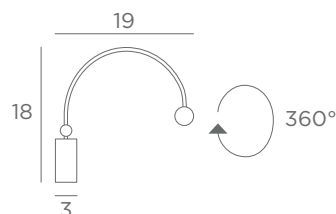

PAINTING LIGHTS

WITH REFLECTORS

G4

LED BULBS INCLUDED

TRANSFO 12V

ADJUSTABLE REFLECTORS

PACHED 25

2x G4

Anti-UV LED bulbs included

2x 2,5W - 2x 320lm - 2700°K

Transfo 60VA/230V/12V not dimmable

PACHED 40

2x G4

Anti-UV LED bulbs included

2x 2,5W - 2x 320lm - 2700°K

Transfo 60VA/230V/12V not dimmable

PACHED 53

2x G4

Anti-UV LED bulbs included

2x 2,5W - 2x 320lm - 2700°K

Transfo 60VA/230V/12V not dimmable

Photo : Pached 25/20