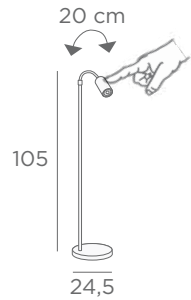

FLOOR LAMPS

WITH SPOTLIGHT/REFLECTOR

ONLY FOR
LED BULB

By touching the button on the spotlight, NEDJEM & BAKI have an ON/OFF and dimmer function