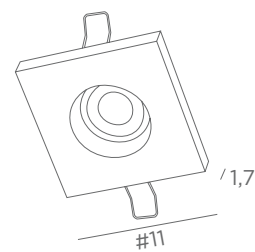

ORLANDO

5910 001 Structured white	5910 002 Structured black	5910 025 Brushed brass	5910 028 Light bronze	5910 029 Brushed bronze

1x GU10

Placement with clips in a round ceiling cutout

Ø100mm