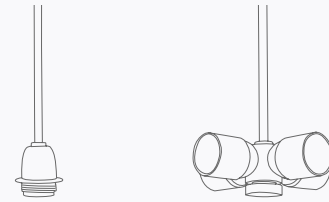

CHOOSE THE SUSPENSION

(pages 50 to 51)