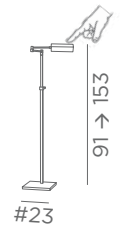

OUASET

3668 028 Light bronze	3668 029 Brushed bronze	3668 032 Brushed chrome

- R7s fittings
- LED bulb included
- 15W - 2000lm - 2700°K
- Articulated arms
- Adjustable height
- Touch dimming on the reflector
- Dimming box on cable