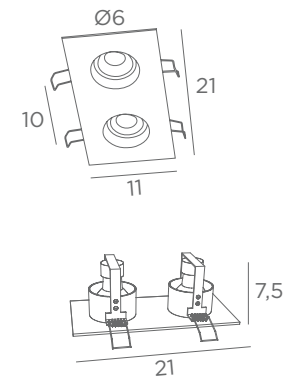

CEILING - RECESSED WITH SPOTLIGHTS

GU10
DIM
FOR LED BULBS
NO TRANSFO

RIVERSIDE 1

1x GU10

Placement with clips in a round ceiling cutout

Ø100mm

RIVERSIDE 2

2x GU10

Placement with clips in two round ceiling cutouts

2x Ø100mm