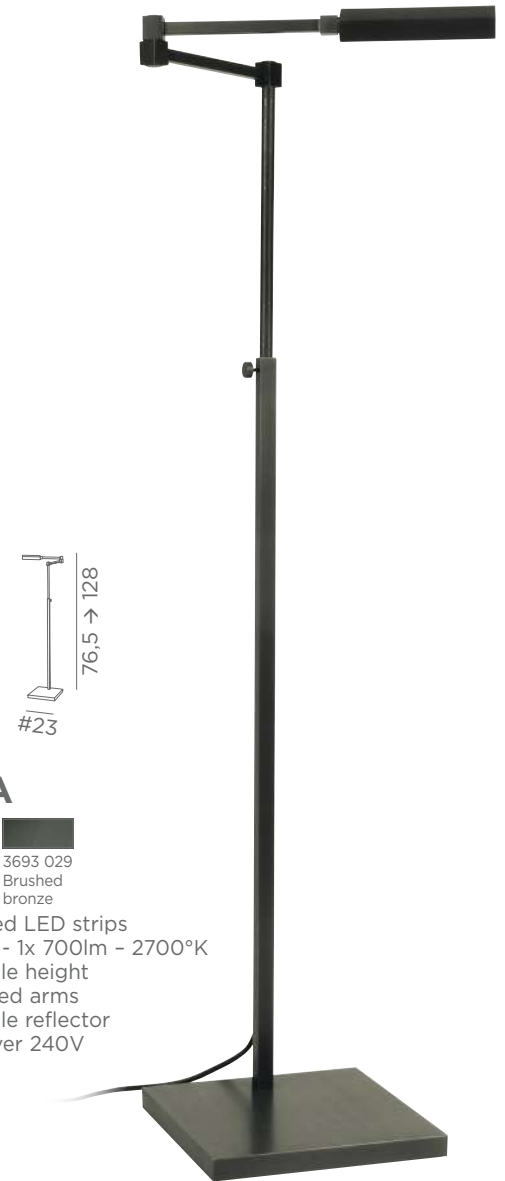

ZETA

Integrated LED strips
2x 3,6W - 1x 700lm - 2700°K
Adjustable height
Articulated arms
Adjustable reflector
Plug driver 240V