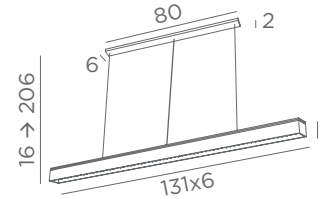

GALAND J

4701 025 Brushed brass	4701 028 Light bronze	4701 029 Brushed bronze

Integrated LED strips
48,5W - 4137lm - 2700°K
Driver placed in the ceiling base
Adjustable height