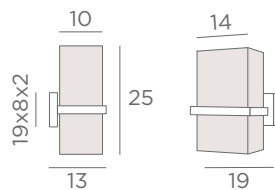

TETI 1

1472 029
Brushed
bronze

1x E27

Lampshade TETI

□ 14x10-14x10-25 cm

Lampshade code : 1472

+ fabric code