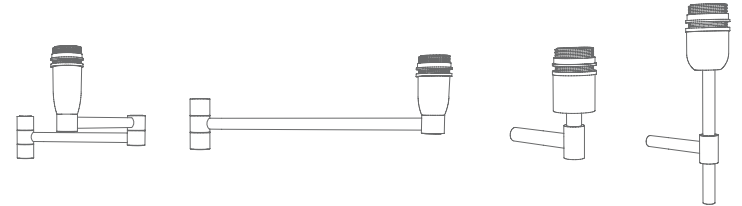

SHAPES FOR THE LAMPSHADES

**ARMS WITH FITTING
FOR A LAMP SHADE**

READING LED 1W

SWITCHES & BUTTONS

ELECTRICAL SYSTEMS

Standard - Dali - Home automation system

PLUGS

DISCRETE PLATE CLOSURES