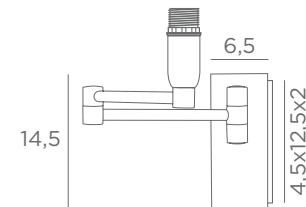

AHMOSIS + SWITCH

1119 020
Polished
brass

1119 029
Brushed
bronze

1x E14
Push switch

AHMOSIS - SWITCH

1118 020
Polished
brass

1118 029
Brushed
bronze

1x E14

Photo : Ahmosis/29 + switch - lampshade seta moka