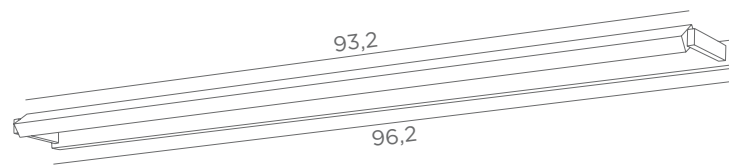

ERATO 95

1839 028 Light bronze	1839 029 Brushed bronze

Integrated 230V LED module
21,6W - 1989lm - 2700°K
No driver