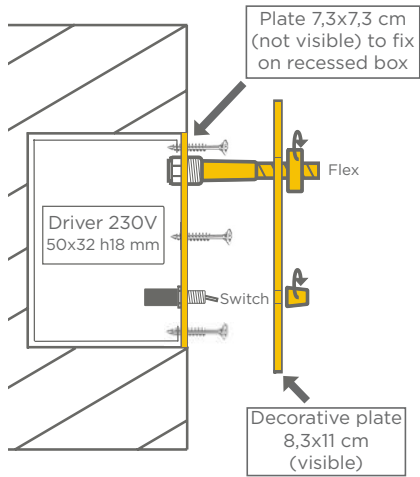

For quantities, other configurations on request

READING WALL LAMPS

WITH SPOTLIGHT

ADJUSTABLE SPOTLIGHT