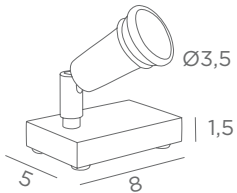

TABLE SPOTLIGHTS

WITH ADJUSTABLE SPOTLIGHT

FOR LED BULB

SWITCH ON CABLE

MICRON PL

6055 002 Structured black	6055 020 Polished brass	6055 029 Brushed bronze	6055 032 Brushed chrome

1x GU4

Switch with 3 positions :

O : off position

I : low intensity

II : high intensity

Toroidal plug transfo 50VA/230/9-12V

compatible with LED bulb

Not dimmable