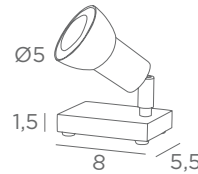

Lightings used to illuminate any painting or object

The table spotlights in structured black are mounted with black adjustable joints

TABLE SPOTLIGHTS WITH ADJUSTABLE SPOTLIGHTS

GU10 DIM ONLY FOR LED BULBS NO TRANSFO DIMMER SWITCH

SADIRA PL

6017 001 Structured white	6017 002 Structured black	6017 020 Polished brass	6017 028 Light bronze	6017 029 Brushed bronze	6017 032 Brushed chrome

1x GU10
Dimmable with a dimmer switch on cable