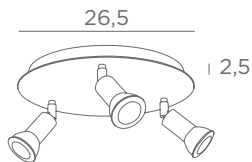

MERCURE ROUND 3

5103 001
Structured
white
3x GU10

5103 020
Polished
brass

5103 029
Brushed
bronze