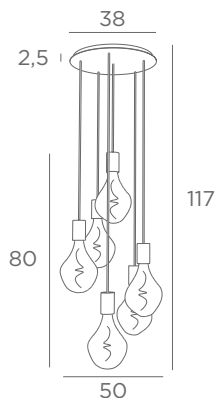

ARTEMIS 6 ø38

4969 002 Structured black
4969 025 Brushed brass
4969 029 Brushed bronze

Reference including : the ceiling base, textile cables and 6x E27 XXL