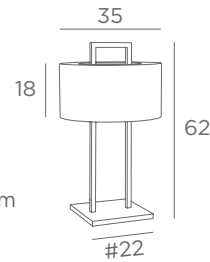

Ø 35-35-18 cm + ring Ø 22 cm
Lampshade code : 2271
+ fabric code

TABLE LAMPS WITH LAMPSHADE

E27

FOR LED
BULB

SWITCH
ON CABLE

MENDES

2253 029
Brushed
bronze
1x E27

Lampshade MENDES