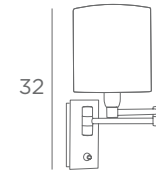

1x E14

Available with or without
 an on/off switch

WALL LAMPS WITH LAMPSHADE

E14

FOR LED
BULB

ARTICULATED
ARMS

Available with or without
an on/off switch

Lampshade AHMOSIS cyl
Ø 15-15-16 cm
Lampshade code : 1203
+ fabric code
↳ 15-41 cm