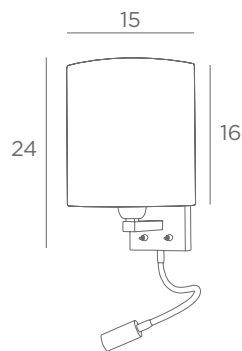

Lampshade TEOS cyl
Ø 15-15-16 cm
Lampshade code : 1204
+ fabric code
↳ 19,5 cm