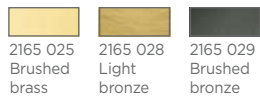

ALBI 2

1x E27

Lampshade ALBI 2

Ø 36-42-27 cm

Lampshade code : 2165

+ fabric code