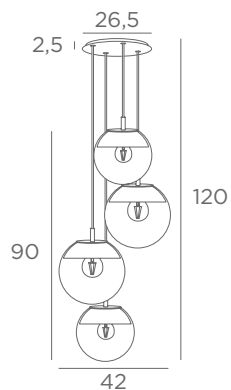

SUSPENSIONS WITH DECORATIVE GLASSES

LED BULBS INCLUDED

ONLY FOR LED BULBS

OTHER CABLE LENGTHS ON REQUEST

Three glasses and four colors for the *LUNA* and *FORYOU* models

22

25

30

SPHERE SMALL

4445 080 4445 082 4445 085 4445 089
Transparent Anthracite Amber Grey
Reference for the glass only

SPHERE MEDIUM

4446 080 4446 082 4446 085 4446 089
Transparent Anthracite Amber Grey
Reference for the glass only

SPHERE LARGE

4447 080 4447 082 4447 085 4447 089
Transparent Anthracite Amber Grey
Reference for the glass only