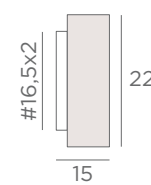

ABOUSIR

1511 029
Brushed
bronze

1x E27

Lampshade ABOUSIR (screen)

Ø 36x13-36x13-22 cm

Lampshade code : 1511

+ fabric code

Photo : Abousir/29 - lampshade plissé naturel