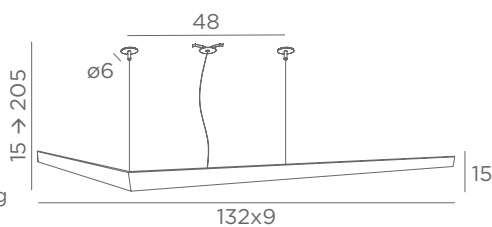

LUNGA Ø

4680 025 Brushed brass	4680 028 Light bronze

Integrated LED strips
49,4W - 4212lm - 2700°K
Driver to be placed in the false ceiling
Adjustable height