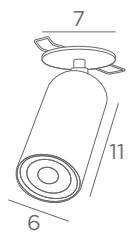

1x GU10
Placement with clips in a round ceiling cutout

CEILING - RECESSED

WITH DECORATIVE BULB

E27

DIM

FOR LED BULB

To add :

ARTEMIS BULBS