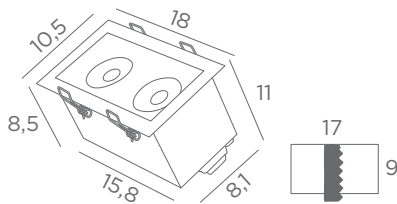

CEILING-RECESSED WITH ADJUSTABLE SPOTLIGHTS

GU10 DIM FOR LED BULBS NO TRANSFO