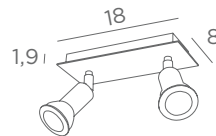

MERCURE 3

5163 001 Structured white	5163 020 Polished brass	5163 029 Brushed bronze	5163 032 Brushed chrome

2. 3x GU10

MERCURE 2

5162 001 Structured white	5162 020 Polished brass	5162 029 Brushed bronze	5162 032 Brushed chrome

2. 2x GU10

MERCURE 1

5161 001 Structured white	5161 020 Polished brass	5161 029 Brushed bronze	5161 032 Brushed chrome

2. 1x GU10

MERCURE ST

5168 001 Structured white	5168 020 Polished brass	5168 029 Brushed bronze	5168 032 Brushed chrome

2. 1x GU10

Photos : Mercure 2/32, Mercure 1/20 & Mercure ST/29