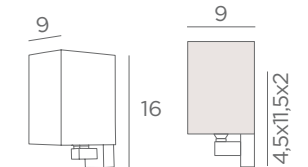

FAYOUM

1538 029 1538 032
Brushed bronze Brushed chrome
1x G9
LED bulb included
4W - 300lm - 2700°K
Not dimmable
Lampshade FAYOUM (screen)
9-9-13 cm
Lampshade code : 1538
+ fabric code