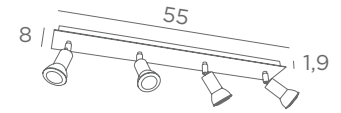

MERCURE 4

5164 001 Structured white	5164 020 Polished brass	5164 029 Brushed bronze	5164 032 Brushed chrome

4x GU10