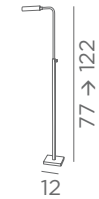

FLOOR LAMPS

WITH SPOTLIGHT/REFLECTOR

ONLY FOR
LED BULB

By touching the button on the spotlight, NEDJEM & BAKI have an ON/OFF and dimmer function

NEDJEM

1x GU10
Only for LED bulb
Flex 20 cm
Touch dimming on the spotlight
Dimming box on cable

BAKI

1x GU10
Only for LED bulb
Touch dimming on the spotlight
Dimming box on cable

OUADI

1x G9
LED bulb included
4,5W - 500lm - 2700°K
Swing arm
Not dimmable
Adjustable height
Foot switch