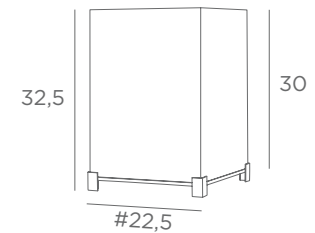

+ fabric code

IMHOTEP 2

2347 029
Brushed
bronze

1x E27

Lampshade IMHOTEP 2

22-22-30 cm

Lampshade code : 2347

+ fabric code