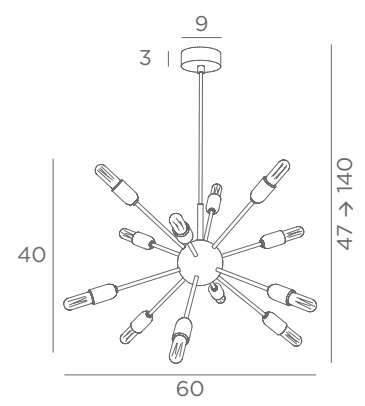

Photo : Solar 2/28 - gold bulbs

SOLAR 1

- 4664 028 Light bronze
- 4664 029 Brushed bronze

12x E14
Fixed tubes
Adjustable height