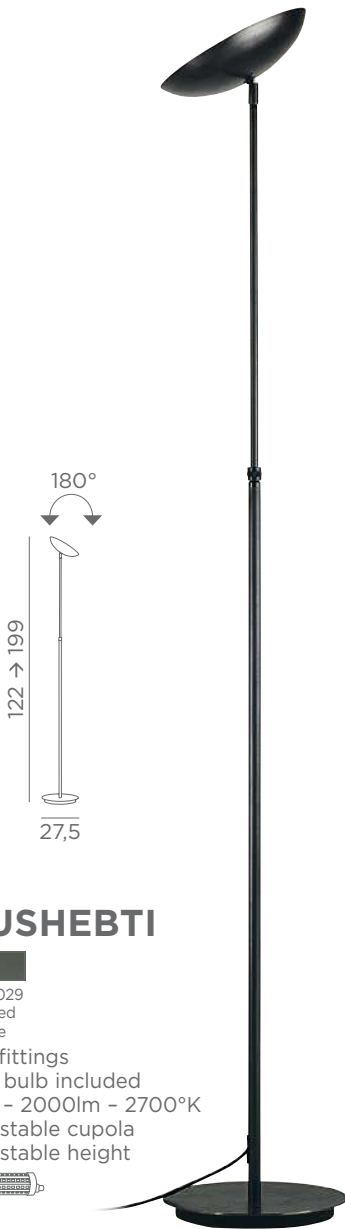

FLOOR LAMPS

WITH INDIRECT LIGHTING/CUPOLA

FOOT
DIMMER

OUSHEBTI

3768 029
Brushed
bronze
R7s fittings
LED bulb included
15W - 2000lm - 2700°K
Adjustable cupola
Adjustable height