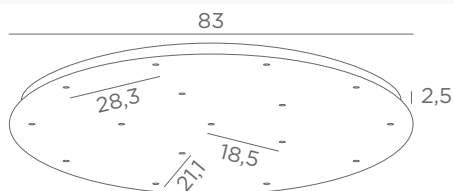

CEILING BASE 16 o83

Standard lengths : 120, 85, 95, 80, 35, 105, 50, 70, 60, 40, 100, 45, 65, 95, 55 & 75 cm, same the KERMA 16 o83, page 21
For 16 pendants from Ø18 to 36 cm