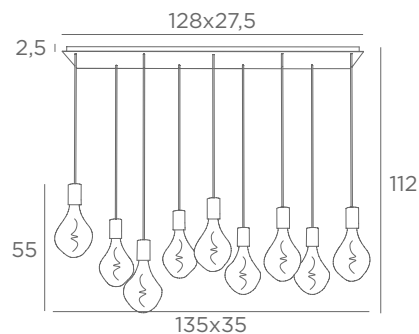

ARTEMIS 9

4958 002 Structured black
4958 025 Brushed brass
4958 029 Brushed bronze

Reference including : the ceiling base,
textile cables and 9x E27 XXL