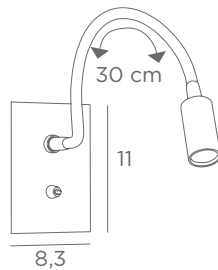

PAROS

1628 025	1628 029	1628 032
Brushed brass	Brushed bronze	Brushed chrome

Integrated LED 1W - 119lm - 2700°K
Flex 30 cm
Toggle switch
Driver 230V not dimmable
To fix on a standard recessed box (depth 6 cm)