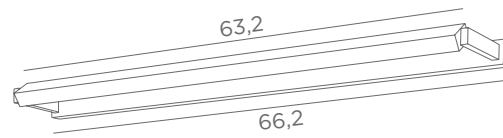

ERATO 65

1836 028 Light bronze	1836 029 Brushed bronze

Integrated 230V LED module
14,4W - 1326lm - 2700°K
No driver