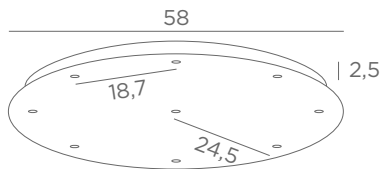

CEILING BASE 9 o58