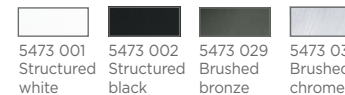

SARGAS 3

5473 001
Structured white

5473 002
Structured black

5473 029
Brushed bronze

5473 032
Brushed chrome

3x AR111

3x transfos 60VA/230/12V compatible for bulb from 8W-LED to 50W-halo

Photos : Sargas 3/29 & Sargas 4/32