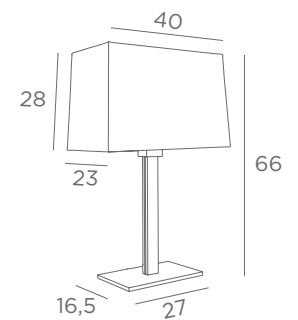

TAHO

2480 029
Brushed
bronze

1x E27

Lampshade TAHO

□ 40x20-43x23-28 cm

+ top diffuser

Lampshade code : 2480

+ fabric code