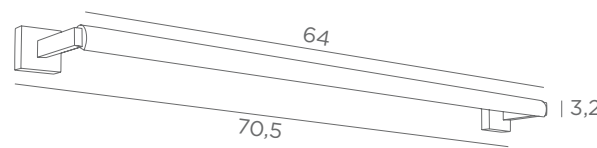

CREMONE 65

1826 002 1826 029
Structured Brushed
black bronze

Integrated 230V LED module
14,4W - 1326lm - 2700°K
No driver