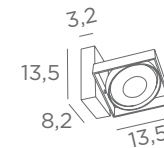

SARGAS 1

5471 001 Structured white	5471 002 Structured black	5471 029 Brushed bronze	5471 032 Brushed chrome

1x AR111
1x transfo 60VA/230/12V
compatible for bulb from
8W-LED to 50W-halo