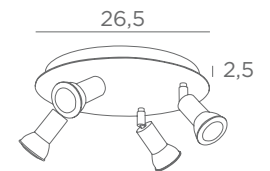

MERCURE ROUND 4

5104 001
Structured
white
4x GU10

5104 020
Polished
brass

5104 029
Brushed
bronze