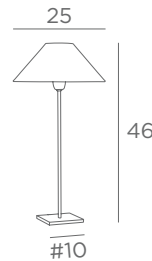

ANOUKIS 2 o

2106 029 2106 032
Brushed
bronze   Brushed
chrome

1x E27

Lampshade ANOUKIS 2 o
Ø 8-25-14 cm
Lampshade code : 2106
+ fabric code