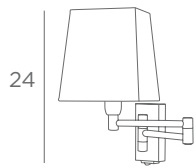

1x E14 + switch

LED 1W - 119lm - 2700°K

+ switch + flex 30 cm + driver 230V

WALL LAMPS WITH LAMPSHADE

- E14
- DIM
- FOR LED BULB
- ARTICULATED ARMS

Lampshade MAMMISI cyl
 Ø 13-13-14 cm
 Lampshade code : 1200
 + fabric code
 ↳ 13-33,5 cm