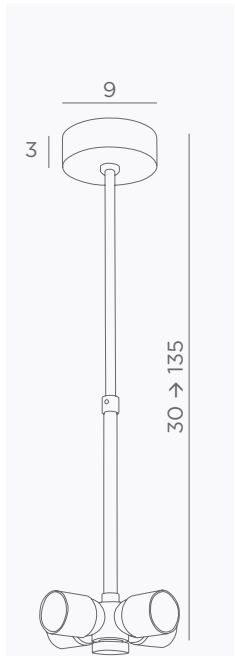

SUSPENSION GOLIATH

- 4082 029 Brushed bronze
- 4082 033 Brushed nickel
- Nourrice : 4x E27
- To be used with big lampshades (Ø100 cm or more)