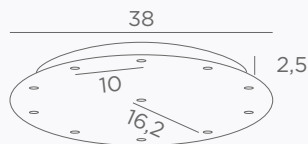

CEILING BASE 8 o30

Standard lengths : 110, 40, 85, 60, 100, 55, 90 & 65 cm, same the KERMA 8 o30, page 20
For 8 pendants from Ø7,5 to 17 cm

CEILING BASE 9 o58

Standard lengths : 80, 64, 40, 54, 28, 43, 71, 64 & 45 cm, same the ARTEMIS 9 o58, page 15
For 9 pendants from Ø18 to 36 cm

CEILING BASE 11 o38

Standard lengths : 110, 65, 45, 75, 35, 70, 90, 50, 70, 90 & 40cm, same the KERMA 11 o38 page 21
For 11 pendants from Ø9,5 to 19cm

CEILING BASE 16 o83

Standard lengths : 120, 85, 95, 80, 35, 105, 50, 70, 60, 40, 100, 45, 65, 95, 55 & 75 cm, same the KERMA 16 o83, page 21
For 16 pendants from Ø18 to 36 cm