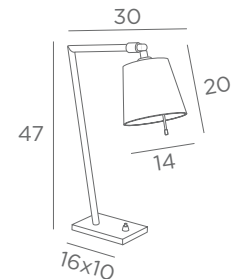

TABLE LAMPS WITH LAMPSHADE

E27

FOR LED
BULB

SWITCH
ON CABLE

ALBI 2

1x E27

Lampshade ALBI 2

Ø 36-42-27 cm