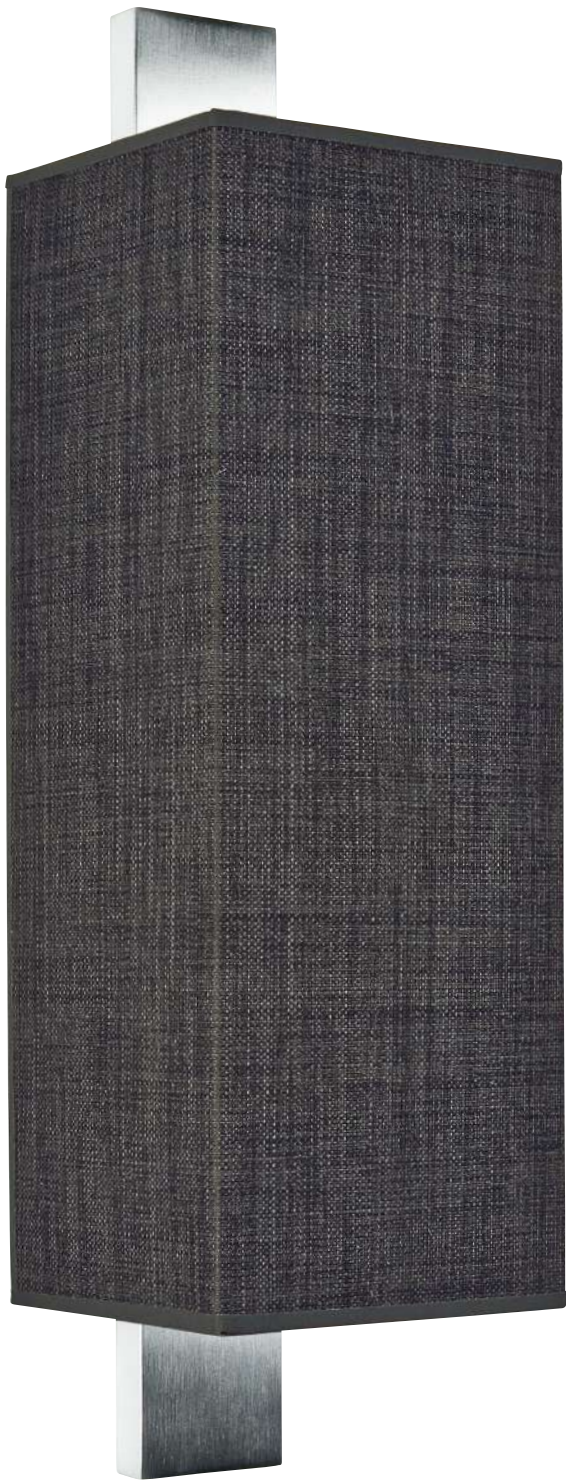

WALL LAMPS WITH LAMP SHADE

E27 DIM FOR LED BULBS

MAYA

1561 029 Brushed bronze	1561 032 Brushed chrome
2x E27