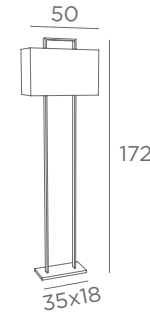

+ fabric code

MANDOUSIS FLOOR

3492 028
Light
bronze

3492 029
Brushed
bronze

2x E27

Lampshade MANDOUSIS FLOOR

□ 50x23-50x23-31 cm

+ ring □ 32x12 cm