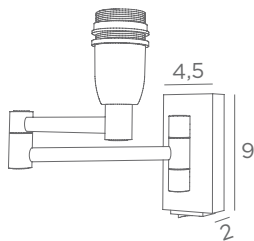

MAMMISI + SWITCH

1131 020 Polished brass	1131 029 Brushed bronze	1131 031 Polished chrome	1131 032 Brushed chrome

1x E14
Rocker switch

MAMMISI - SWITCH

1130 020 Polished brass	1130 029 Brushed bronze	1130 031 Polished chrome	1130 032 Brushed chrome

1x E14