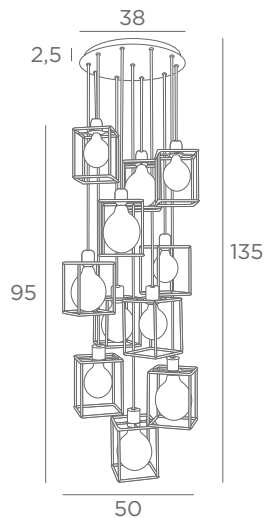

FOR LED BULBS

OTHER HEIGHT & CABLE LENGTHS ON REQUEST

KERMA LUSTRE

4953 029
Brushed
bronze

Reference including : the base,
tubes, textile cables & 13x E27 R
Adjustable height

KERMA 11 o38

4911 025
Brushed
brass