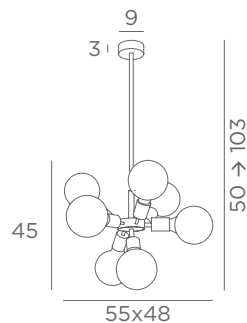

Photo : Ouris 2/29 - silver bulbs

OURIS 1

4652 028 Light bronze
4652 029 Brushed bronze

7x E27
Fixed arms
Adjustable height