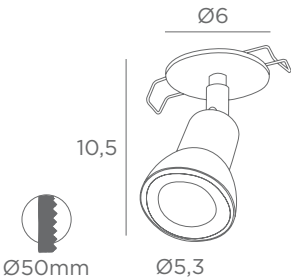

SALENTO 6

- 5956 001 Structured white
- 5956 002 Structured black
- 5956 025 Brushed brass
- 5956 028 Light bronze
- 5956 029 Brushed bronze

1x GU10
Base : Ø 6 cm
Placement with clips in a round ceiling cutout
In option :
Salento is also available with a base of Ø 8 cm
Use reference : Salento 8 - code 5958