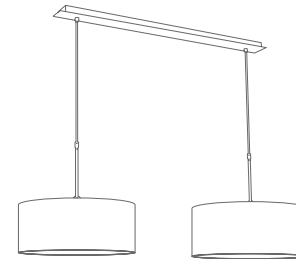

Lampshade MEREROUKA cyl 45
Ø 45-45-23 cm + integral diffuser
Lampshade code : 4545
+ fabric code (x2)
L 124 cm - H 45 → 165 cm