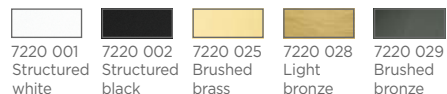

CEILING BASE 11 o38

Standard lengths : 110, 65, 45, 75, 35, 70, 90, 50, 70, 90 & 40cm, same the KERMA 11 o38 page 21
For 11 pendants from Ø9,5 to 19cm

CEILING BASE 16 o83

Standard lengths : 120, 85, 95, 80, 35, 105, 50, 70, 60, 40, 100, 45, 65, 95, 55 & 75 cm, same the KERMA 16 o83, page 21
For 16 pendants from Ø18 to 36 cm

CEILING BASES FOR PENDANT LIGHTS

Cables and fittings
see page 49

VIEW & SIZES (in cm)

REFERENCE

FINISHES & CODES

OPTIONAL CABLES & FITTINGS

CEILING BASE SQ 1

Standard length : 90 cm, same the KERMA SQUARE 1, page 18
Diameter pendant : unlimited

CEILING BASE L 2

Standard lengths : 70 & 90 cm, same the KERMA L 2, page 18
For 2 pendants from Ø29,5 to 59 cm

CEILING BASE L 3

Standard lengths : 70, 50 & 90 cm, same the KERMA L 3, page 18
For 3 pendants from Ø29,5 to 59 cm