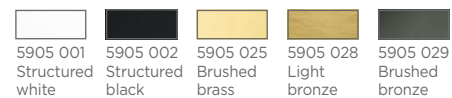

RIVERSIDE 2

2x GU10

Placement with clips in two round ceiling cutouts

2x Ø100mm