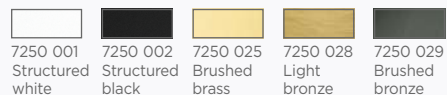

CEILING BASE L 5

Standard lengths : 70, 90, 60, 85 & 75 cm, same the KERMA L 5, page 18
For 5 pendants from Ø29,5 to 59 cm