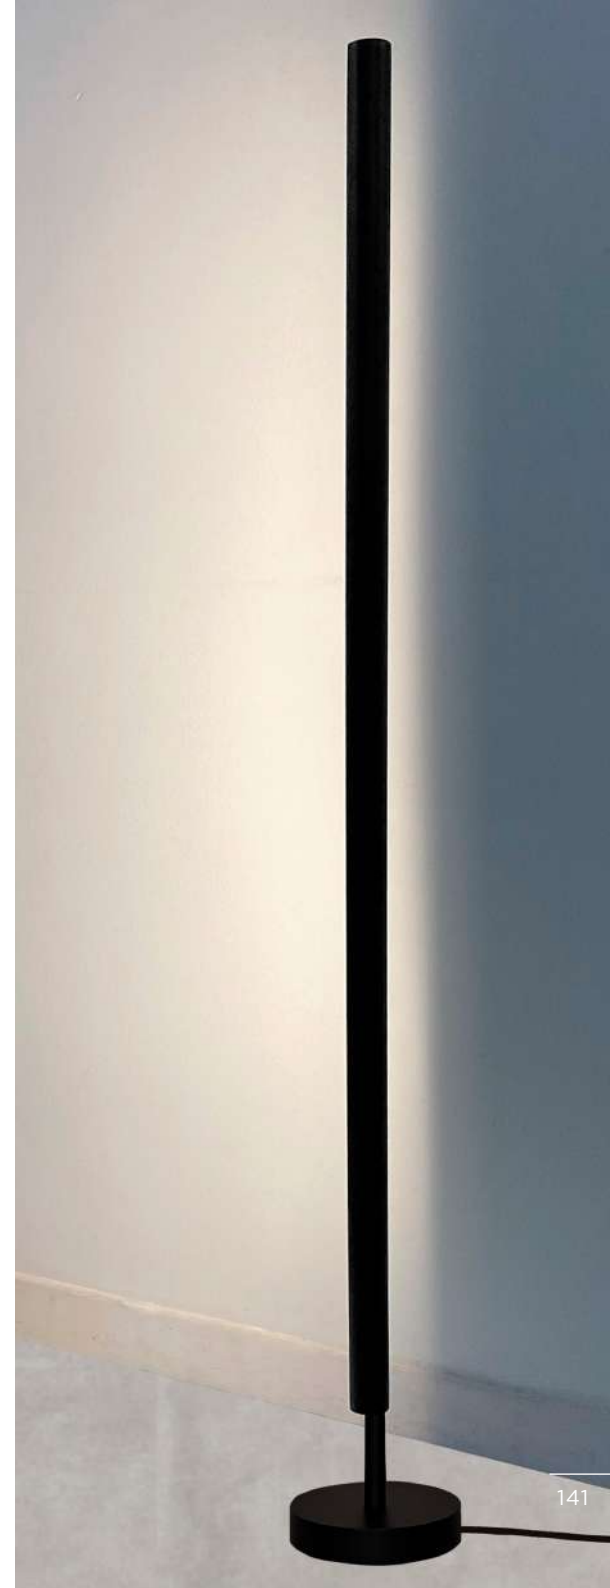

FLOOR LAMPS

WITH SPOTLIGHT/REFLECTOR

FOOT SWITCH

ULYSSE

3697 002	3697 028	3697 029
Structured black	Light bronze	Brushed bronze

1x E27
Adjustable spotlight

MILO

3700 002	3700 028	3700 029
Structured black	Light bronze	Brushed bronze

Integrated 230V LED module
22,2W - 2340lm - 2700°K
No driver

Photos : Ulysse/28, Ulysse/02 & Milo/02