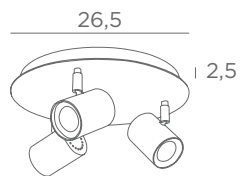

Photo : Atlas 3/32