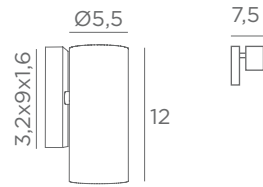

WALL LAMPS

WITH INDIRECT LIGHTING/SPOTLIGHTS

FOR LED BULBS

NO TRANSFO

CROWN 1

1649 002 Structured black	1649 028 Light bronze	1649 029 Brushed bronze
1x GU10