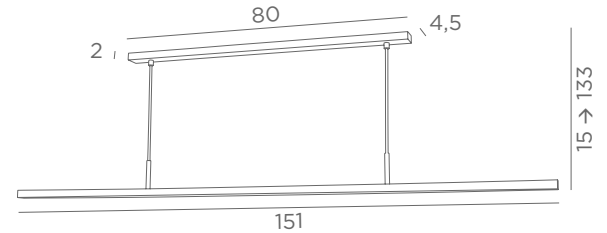

SUSPENSIONS WITH REFLECTOR

INTEGRATED
LED

NO
DRIVER

HIGHER HEIGHT
ON REQUEST

POLARIS 90

Integrated 230V LED module
21,6W - 1989lm - 2700°K
Distance between tubes : 37 cm
Adjustable height

POLARIS 120

Integrated 230V LED module
28,8W - 2652lm - 2700°K
Distance between tubes : 68 cm
Adjustable height

POLARIS 150

Integrated 230V LED module
36W - 3315lm - 2700°K
Distance between tubes : 68 cm
Adjustable height