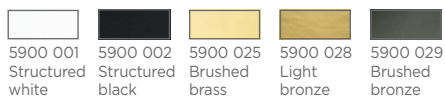

RIVERSIDE 1

1x GU10

Placement with clips in a round ceiling cutout

Ø100mm