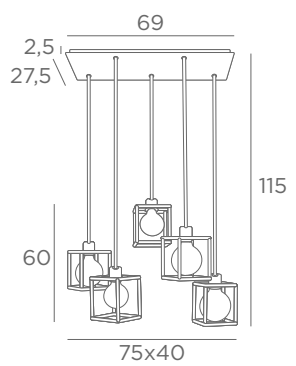

To add :
KERMA STRUCTURE
#15-15-17 cm
Black : 4999 002
Gold : 4999 025

GOLD BULBS
Ø95 mm : 6833 000
Ø125 mm : 6834 000

SUSPENSIONS

WITH DECORATIVE BULBS

KERMA 5 #

4935 002 Structured black	4935 025 Brushed brass	4935 029 Brushed bronze

Reference including : the ceiling base, textile cables & 5x E27 R