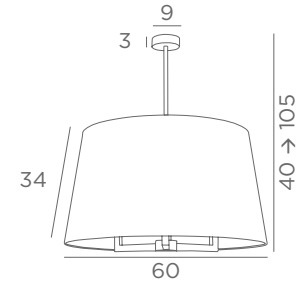

TOURAH 3 LARGE o60

4187 028	4187 029
Light	Brushed
bronze	bronze

3x E27

Adjustable height

Lampshade TOURAH 3 LARGE o60

Ø 50-60-34 cm

Lampshade code : 4187 + fabric code