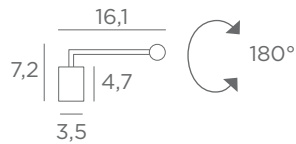

MEIDOU M 35

1853 020 Polished brass
1853 029 Brushed bronze
1853 033 Brushed nickel

Integrated LED strips
2x 1,8W - 1x 342lm - 2700°K
Driver 240V not dimmable

MEIDOU M 55

1855 020 Polished brass
1855 029 Brushed bronze
1855 033 Brushed nickel

Integrated LED strips
2x 3,8W - 1x 648lm - 2700°K
Driver 240V not dimmable

MEIDOU M 75

1857 020 Polished brass
1857 029 Brushed bronze
1857 033 Brushed nickel

Integrated LED strips
2x 5,7W - 1x 972lm - 2700°K
Driver 240V not dimmable