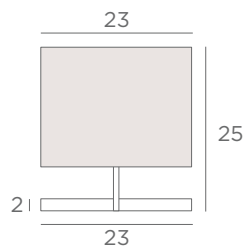

ARMANA 1

1416 029 Brushed bronze	1416 032 Brushed chrome

1x E27

Lampshade ARMANA 1

□ 23x15-23x15-17 cm

Lampshade code : 1416

+ fabric code