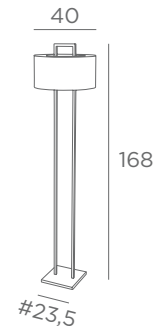

SATIS FLOOR

3271 028
Light
bronze

3271 029
Brushed
bronze

1x E27

Lampshade SATIS FLOOR

Ø 40-40-21 cm

+ ring Ø 26 cm

Lampshade code : 3271

+ fabric code