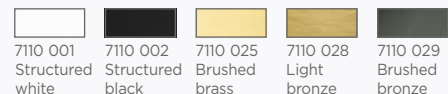

CEILING BASE 8 o30

Standard lengths : 110, 40, 85, 60, 100, 55, 90 & 65 cm, same the KERMA 8 o30, page 20
For 8 pendants from Ø7,5 to 17 cm

CEILING BASE 9 o58

Standard lengths : 80, 64, 40, 54, 28, 43, 71, 64 & 45 cm, same the ARTEMIS 9 o58, page 15
For 9 pendants from Ø18 to 36 cm

CEILING BASE 11 o38

Standard lengths : 110, 65, 45, 75, 35, 70, 90, 50, 70, 90 & 40cm, same the KERMA 11 o38 page 21
For 11 pendants from Ø9,5 to 19cm

CEILING BASE 16 o83

Standard lengths : 120, 85, 95, 80, 35, 105, 50, 70, 60, 40, 100, 45, 65, 95, 55 & 75 cm, same the KERMA 16 o83, page 21
For 16 pendants from Ø18 to 36 cm