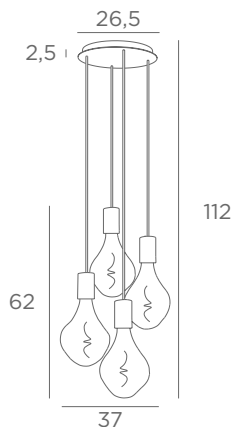

ARTEMIS 4 o26

4961 002 Structured black	4961 025 Brushed brass	4961 029 Brushed bronze

Reference including : the ceiling base, textile cables and 4x E27 XXL

A large selection of other ceiling bases is available on pages 46 to 49