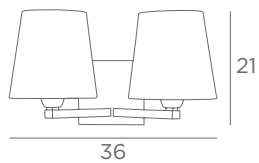

WALL LAMPS WITH LAMP SHADES

E27 DIM FOR LED BULBS

Lampshade SECHAT o
Ø 12-16-16 cm
Lampshade code : 1102
+ fabric code (x2)
↳ 19 cm