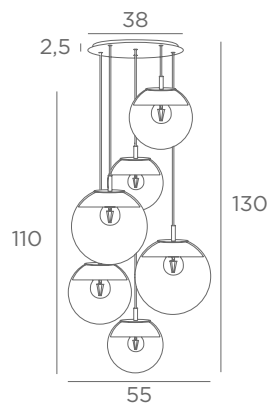

LUNA 6 ø38

4487 002 Structured black
4487 025 Brushed brass
4487 028 Light bronze
4487 029 Brushed bronze

Reference including : the ceiling base,
textile cables, closings of the glasses,
electrical fittings and LED bulbs

To add : 2 *SPHERE SMALL*
2 *SPHERE MEDIUM*
2 *SPHERE LARGE*