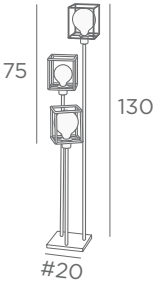

FLOOR LAMPS

WITH DECORATIVE BULBS

E27

FOR LED
BULBS

FOOT
SWITCH

To add :
**KERMA
STRUCTURE**
#15-15-17 cm
Black : 4999 002
Gold : 4999 025
GOLD BULBS
Ø95 mm : 6833 000
Ø125 mm : 6834 000

NOUKAR
+ Kerma structures

3460 029
Brushed
bronze
3x E27