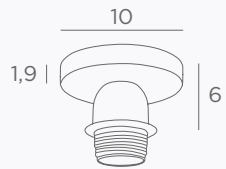

KENTIKA MINI

4050 001 Structured white
4050 029 Brushed bronze
1x E27