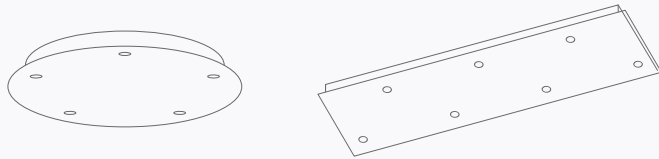

ACCESSORIES FOR PENDANT LIGHTS

CHOOSE THE CEILING BASE

(pages 46 to 49)

or