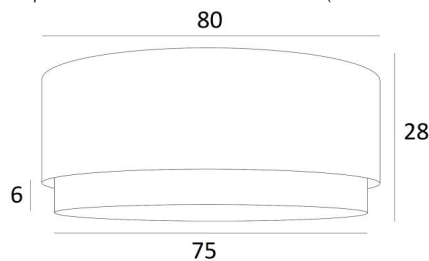

Lampshade Kouban 80 in Jacinthe Naturelle (material from category 5) with a ring in Stone Granit

The **KOUBAN 80 lampshade** is a round cylindrical lampshade of 80cm diameter which brings elegance, colors and a nice presence in your decoration. The choice and the association of two materials is a "plus" that enriches your suspension

For a **KOUBAN 80 lampshade** you have the choice between two types of attachments (E27 or NOURRICE) depending on the choice of the suspension that is installed

This lampshade was designed to be placed in suspension but it can also be installed against the ceiling, under the conditions of using our ceiling lamp **KENTIKA CEILING** and choosing the lampshade with the attachment for NOURRICE. He is equipped with an integral diffuser that closes it completely at the bottom and we offer four different sizes

OVERALL SIZES

Ø80 - 75cm H28cm Ring: 6cm

TECHNICAL DATA

KOUBAN is a lampshade with a suspended 'ring' in the centre (in a different color)

Under the category **SUSPENSIONS**, we offer you:

- with **one E27 fitting**, a choice of 10 suspensions
- with **one NOURRICE** (4 fittings E27), a choice between 8 suspensions

The lampshade and the diffuser can easily be placed after the suspension has been mounted

LAMPSHADE : SIZES & CODE

Ø80 - 75 H28cm (1x E27) (code 4608)

Ø80 - 75 H28cm (*Nourrice* : 4x E27) (code 4618)

+ *integral diffuser*