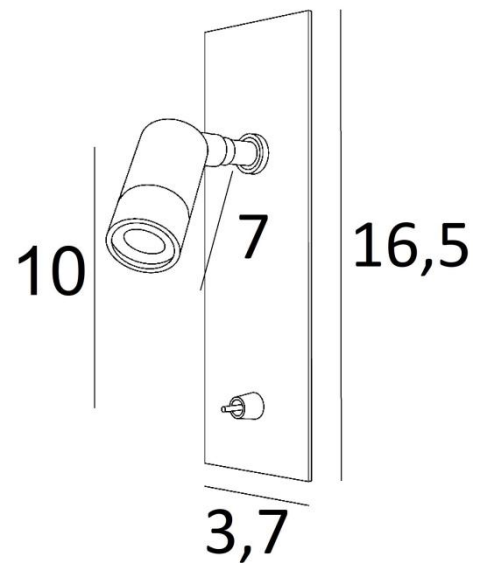

ALTOS

ALTOS in brushed bronze. Metal finish code: 29

ALTOS IS DESIGNED TO BE PLACED ON A BED HEADBOARD

ALTOS captivates with its elegance, its subtle yet effective lighting, and above all the quality of its finish

ALTOS is a small reading light featuring a stylish spotlight crafted entirely from solid brass

ALTOS is easy to recess into a headboard

OVERALL SIZES

H16,5cm L3,3cm |→9cm

TECHNICAL DATA

LED integrated into the spotlight:

consumption 1W brightness 119lm color temperature 2700°K 25° beam angle

Driver: 14-230V 50-60HZ 350mA not dimmable

Spotlight mounted on a ball joint. Dimensions: L7cm Ø3cm

Toggle switch

A flush mounted box is supplied with the wall light

INSTALLATION

Drill a rectangular (vertical) cut-out of 32x160mm in the bed headboard. The depth will be 46mm. Then fix the flush-mounted box in the cut-out

Connect the power supply (230V) to the driver

Unscrew the small ring around the base of the spotlight swivel joint. Unscrew the switch cover: the two plates are separated