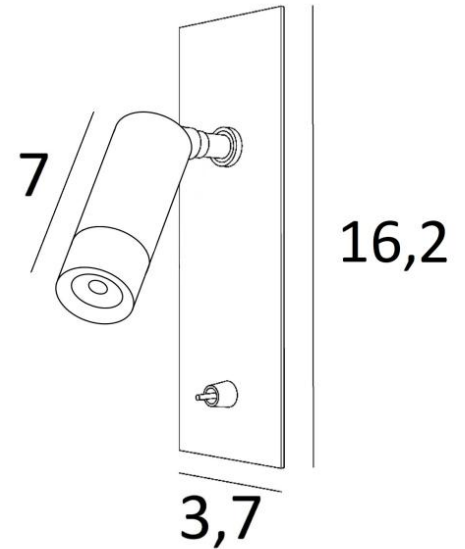

ALTOS

ALTOS in brushed bronze. Metal finish code: 29

ALTOS IS DESIGNED TO BE PLACED ON A BED HEADBOARD

ALTOS captivates with its elegance, its subtle yet effective lighting, and above all the quality of its finish

ALTOS is a small reading light featuring a stylish spotlight crafted entirely from solid brass

ALTOS is easy to recess into a headboard

OVERALL SIZES

H16,2cm L3,7cm |→9cm

TECHNICAL DATA

LED integrated into the spotlight:

consumption 1W brightness 119lm color temperature 2700°K 25° beam angle

Driver: 14-230V 50-60HZ 350mA not dimmable

Spotlight mounted on a ball joint. Dimensions: L7cm Ø3cm

Toggle switch

A flush mounted box is supplied with the wall light

INSTALLATION

Drill a rectangular (vertical) cut-out of 32x160mm in the bed headboard. The depth will be 46mm. Then fix the flush-mounted box in the cut-out

Connect the power supply (230V) to the driver

Unscrew the small ring around the base of the spotlight swivel joint. Unscrew the switch cover: the two plates are separated