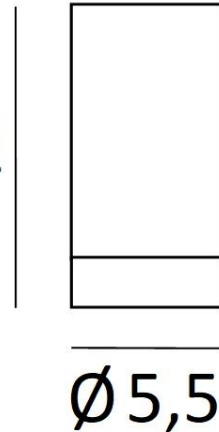

LUNGO CEILING

LUNGO CEILING in light bronze. Metal finish code: 28

11

LUNGO CEILING is a spotlight to be mounted directly against the ceiling, easy to install

The design of the **LUNGO** spotlight is the result of an exciting quest to incorporate a GU10 bulb into a stylish, well-crafted spotlight. Elegant and highly mobile, it combines numerous qualities: robustness, charm, ease of use and efficiency. This spotlight is crafted from solid brass by experienced artisans, and the finishes on offer are truly remarkable and unsurpassed. With its GU10 fitting, changing the bulb couldn't be simpler.

OVERALL SIZES

Ø5,5cm H11cm

BASE

No base, mounts directly to the ceiling

TECHNICAL DATA

One GU10 fitting

Spotlight dimensions: Ø5.5cm x L11cm

No transformer required, this spotlight operates directly on 230V