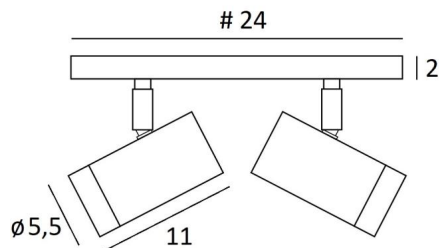

## LUNGO SQUARE

LUNGO SQUARE in brushed bronze. Metal finish code: 29

**LUNGO 4** is an easy-to-install ceiling light featuring spotlights mounted on a square base

The design of the **LUNGO** spotlight is the result of an exciting quest to incorporate a GU10 bulb into a stylish, well-crafted spotlight. Elegant and highly mobile, it combines numerous qualities: robustness, charm, ease of use and efficiency. This spotlight is crafted from solid brass by experienced artisans, and the finishes on offer are truly remarkable and unsurpassed. With its GU10 fitting, changing the bulb couldn't be simpler.

### BASE

24 x 24 x 2cm

### TECHNICAL DATA

Four GU10 fittings

Four spotlights mounted on ball joints, adjustable in all directions

Spotlight dimensions: Ø5.5cm x L11cm

No transformer required, these spotlights operate directly on 230V