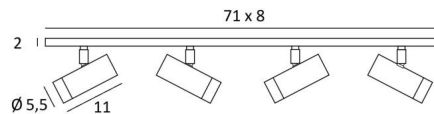

LUNGO 4

LUNGO 4 in light bronze. Metal finish code: 28

LUNGO 4 is an easy-to-install ceiling light featuring spotlights mounted on a rectangular base

The design of the **LUNGO** spotlight is the result of an exciting quest to incorporate a GU10 bulb into a stylish, well-crafted spotlight. Elegant and highly mobile, it combines numerous qualities: robustness, charm, ease of use and efficiency. This spotlight is crafted from solid brass by experienced artisans, and the finishes on offer are truly remarkable and unsurpassed. With its GU10 fitting, changing the bulb couldn't be simpler.

LUNGO is available in an attractive range of six models, featuring between one and four spotlights, distributed across different bases.

BASE

71 x 8 x 2cm

TECHNICAL DATA

Four GU10 fittings

Four spotlights mounted on ball joints, adjustable in all directions

Spotlight dimensions: Ø5.5cm x L11cm

No transformer required, these spotlights operate directly on 230V

Dimmable lighting fixture

A fixing plate for the ceiling base ([plan in PDF](#))

AVAILABLE METAL FINISHES AND CODES