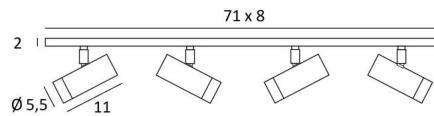

## LUNGO 4

LUNGO 4 in light bronze. Metal finish code: 28

**LUNGO 4** is an easy-to-install ceiling light featuring spotlights mounted on a rectangular base

The design of the **LUNGO** spotlight is the result of an exciting quest to incorporate a GU10 bulb into a stylish, well-crafted spotlight. Elegant and highly mobile, it combines numerous qualities: robustness, charm, ease of use and efficiency. This spotlight is crafted from solid brass by experienced artisans, and the finishes on offer are truly remarkable and unsurpassed. With its GU10 fitting, changing the bulb couldn't be simpler.

### BASE

71 x 8 x 2cm

### TECHNICAL DATA

Four GU10 fittings

Four spotlights mounted on ball joints, adjustable in all directions

Spotlight dimensions: Ø5.5cm x L11cm

No transformer required, these spotlights operate directly on 230V