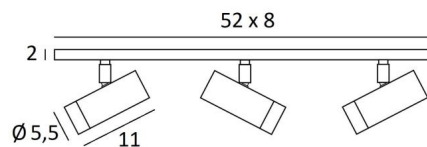

LUNGO 3

LUNGO 3 in light bronze. Metal finish code: 28

LUNGO 3 is an easy-to-install ceiling light featuring spotlights mounted on a rectangular base

The design of the **LUNGO** spotlight is the result of an exciting quest to incorporate a GU10 bulb into a stylish, well-crafted spotlight. Elegant and highly mobile, it combines numerous qualities: robustness, charm, ease of use and efficiency. This spotlight is crafted from solid brass by experienced artisans, and the finishes on offer are truly remarkable and unsurpassed. With its GU10 fitting, changing the bulb couldn't be simpler.

LUNGO is available in an attractive range of six models, featuring between one and four spotlights, distributed across different bases.

BASE

52 x 8 x 2cm

TECHNICAL DATA

Three GU10 fittings

Three spotlights mounted on ball joints, adjustable in all directions

Spotlight dimensions: Ø5.5cm x L11cm

No transformer required; these spotlights operates directly on 230V

Dimmable lighting fixture

A fixing plate for the ceiling base ([plan in PDF](#))

AVAILABLE METAL FINISHES AND CODES