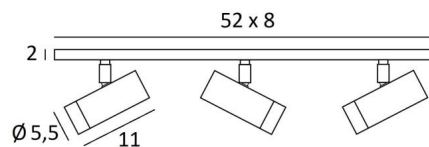

LUNGO 3

LUNGO 3 in light bronze. Metal finish code: 28

LUNGO 3 is an easy-to-install ceiling light featuring spotlights mounted on a rectangular base

The design of the **LUNGO** spotlight is the result of an exciting quest to incorporate a GU10 bulb into a stylish, well-crafted spotlight. Elegant and highly mobile, it combines numerous qualities: robustness, charm, ease of use and efficiency. This spotlight is crafted from solid brass by experienced artisans, and the finishes on offer are truly remarkable and unsurpassed. With its GU10 fitting, changing the bulb couldn't be simpler.

LUNGO is available in an attractive range of six models, featuring between one and four spotlights, distributed across different bases.

BASE

52 x 8 x 2cm

TECHNICAL DATA

Three GU10 fittings

Three spotlights mounted on ball joints, adjustable in all directions

Spotlight dimensions: Ø5.5cm x L11cm

No transformer required; these spotlights operate directly on 230V

Dimmable lighting fixture

A fixing plate for the ceiling base ([plan in PDF](#))

AVAILABLE METAL FINISHES AND CODES