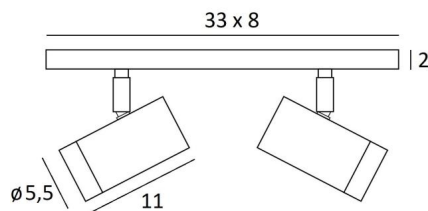

LUNGO 2

LUNGO 2 in brushed brass. Metal finish code: 25

LUNGO 2 is an easy-to-install ceiling light featuring spotlights mounted on a rectangular base

The design of the **LUNGO** spotlight is the result of an exciting quest to incorporate a GU10 bulb into a stylish, well-crafted spotlight. Elegant and highly mobile, it combines numerous qualities: robustness, charm, ease of use and efficiency. This spotlight is crafted from solid brass by experienced artisans, and the finishes on offer are truly remarkable and unsurpassed. With its GU10 fitting, changing the bulb couldn't be simpler.

LUNGO is available in an attractive range of six models, featuring between one and four spotlights, distributed across different bases.

BASE

33 x 8 x 2cm

TECHNICAL DATA

Two GU10 fittings

Two spotlights mounted on ball joints, adjustable in all directions

Spotlight dimensions: Ø5.5cm x L11cm

No transformer required; these spotlights operate directly on 230V

Dimmable lighting fixture

A fixing plate for the ceiling base ([plan in PDF](#))

AVAILABLE METAL FINISHES AND CODES