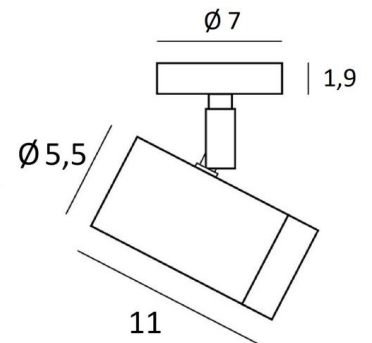

LUNGO ST

LUNGO ST in brushed bronze. Metal finish code: 29

LUNGO ST is a spotlight, mounted on a small round base, easy to install

The design of the **LUNGO** spotlight is the result of an exciting quest to incorporate a GU10 bulb into a stylish, well-crafted spotlight. Elegant and highly mobile, it combines numerous qualities: robustness, charm, ease of use and efficiency. This spotlight is crafted from solid brass by experienced artisans, and the finishes on offer are truly remarkable and unsurpassed. With its GU10 fitting, changing the bulb couldn't be simpler.

LUNGO is available in an attractive range of six models, featuring between one and four spotlights, distributed across different bases.

BASE

Ø7 x 1,9cm

TECHNICAL DATA

One GU10 fitting

A spotlight mounted on a ball joint, adjustable in all directions

Spotlight dimensions: Ø5.5cm x L11cm

No transformer required, this spotlight operates directly on 230V

Dimmable spotlight

A fixing plate for the ceiling base ([plan in PDF](#))

AVAILABLE METAL FINISHES AND CODES