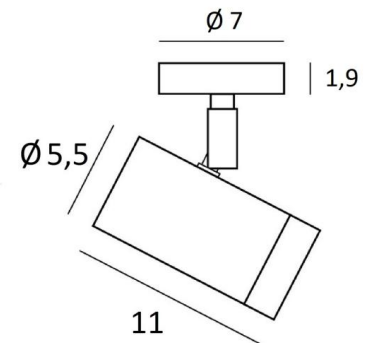

LUNGO ST

LUNGO ST in brushed bronze. Metal finish code: 29

LUNGO ST is a spotlight, mounted on a small round base, easy to install

The design of the **LUNGO** spotlight is the result of an exciting quest to incorporate a GU10 bulb into a stylish, well-crafted spotlight. Elegant and highly mobile, it combines numerous qualities: robustness, charm, ease of use and efficiency. This spotlight is crafted from solid brass by experienced artisans, and the finishes on offer are truly remarkable and unsurpassed. With its GU10 fitting, changing the bulb couldn't be simpler.

LUNGO is available in an attractive range of six models, featuring between one and four spotlights, distributed across different bases.

BASE

Ø7 x 1,9cm

TECHNICAL DATA

One GU10 fitting

A spotlight mounted on a ball joint, adjustable in all directions

Spotlight dimensions: Ø5.5cm x L11cm

No transformer required, this spotlight operates directly on 230V

Dimmable spotlight

A fixing plate for the ceiling base ([plan in PDF](#))

AVAILABLE METAL FINISHES AND CODES