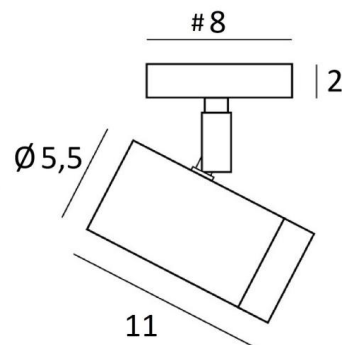

LUNGO 1

LUNGO 1 in light bronze. Metal finish code: 28

LUNGO 1 is a spotlight, mounted on a small square base, easy to install

The design of the **LUNGO** spotlight is the result of an exciting quest to incorporate a GU10 bulb into a stylish, well-crafted spotlight. Elegant and highly mobile, it combines numerous qualities: robustness, charm, ease of use and efficiency. This spotlight is crafted from solid brass by experienced artisans, and the finishes on offer are truly remarkable and unsurpassed. With its GU10 fitting, changing the bulb couldn't be simpler.

LUNGO is available in an attractive range of six models, featuring between one and four spotlights, distributed across different bases.

BASE

#8 x 2cm

TECHNICAL DATA

One GU10 fitting

A spotlight mounted on a ball joint, adjustable in all directions

Spotlight dimensions: Ø5.5cm x L11cm

No transformer required; this spotlight operates directly on 230V

Dimmable spotlight

A fixing plate for the ceiling base ([plan in PDF](#))

AVAILABLE METAL FINISHES AND CODES