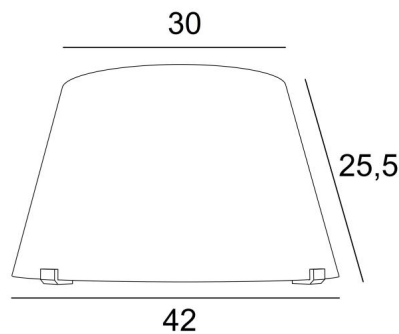

## GÖTEBORG

GÖTEBORG in light bronze with lampshade in Clouds Köln (fabric from category 5)

Original with its two-claw base, this wall lamp is enhanced by a fine choice of finishes, all of which are remarkable. **GÖTEBORG** is also available as two table lamps, [see MALMÖ](#)

### OVERALL SIZES

H25,5cm L42cm |→21cm

### BASE

Wall box: 14,5 x 13 x 1,6cm

### LAMPSHADE : SIZES & CODE

Ø30x15 - 42x21 - 25cm

Code: 1570 + fabric code

We propose more than 180 fabrics/materials/colors for lampshades