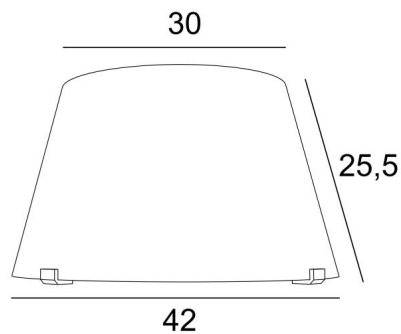

GÖTEBORG

GÖTEBORG in light bronze with lampshade in Clouds Köln (fabric from category 5)

Original with its two-claw base, this wall lamp is enhanced by a fine choice of finishes, all of which are remarkable. **GÖTEBORG** is also available as two table lamps, [see MALMÖ](#)

OVERALL SIZES

H25,5cm L42cm |→21cm

BASE

Wall box: 14,5 x 13 x 1,6cm

TECHNICAL DATA

One E27 fitting

Dimmable wall light

A fixing plate for the wall box ([plan in PDF](#))

AVAILABLE METAL FINISHES AND CODES

28 - Light bronze - 1570 028

29 - Brushed bronze - 1570 029

LAMPSHADE : SIZES & CODE

Ø30x15 - 42x21 - 25cm

Code: 1570 + fabric code

We propose more than 180 fabrics/materials/colors for lampshades