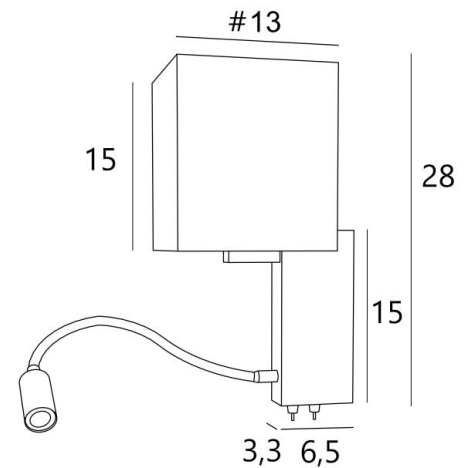

LIVIA

LIVIA in light bronze with lampshade in Jacinthe Naturelle (material from category 5)

LIVIA is a wall light with a square lampshade and reading light to be placed near a bed

The arm has an E27 fitting with a ring to fix a square lampshade

The reading light consists of a flexible that ends with a LED spot that emits a warm and concentrated light

This wall light has two switches that control the lampshade and the reading light separately, so you can choose between soft and/of reading light

OVERALL SIZES

H28cm L13cm |→16,5 - 41,5cm

BASE

3,1 x 15 x 6,5cm

TECHNICAL DATA

E27 fitting with ring on a fixed arm, controlled by a toggle switch

LED-spotlight on a 30cm flex, controlled by a toggle switch

The spotlight can be directed to all directions. Dimensions: L5cm Ø2,5cm

Integrated LED: 1W 119lm 2700°K 30° beam angle. Driver: 14-230V 50-60HZ 350mA

A fixing plate for the wall box ([plan in PDF](#))

AVAILABLE METAL FINISHES AND CODES