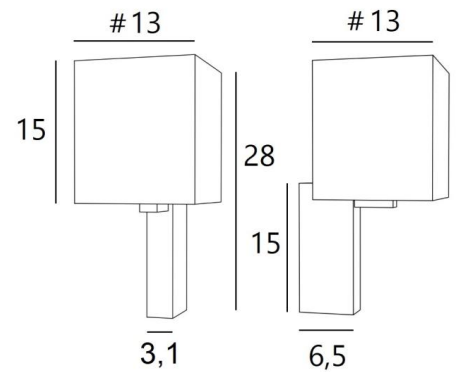

COSIMA

COSIMA in light bronze with square lampshade in Chinette Ivoire (fabric from category 0)

COSIMA, with her clean design and contemporary look, this wall light is perfect for decorating your home with sobriety and elegance

This beautiful wall light is available in several remarkable finishes

The same wall lamp is shown with a small reading light mounted on a flex, [see LIVIA](#)

OVERALL SIZES

H28cm L13cm |→ 17cm

BASE

3,1 x 15 x 6,5cm

LAMP SHADE : SIZES & CODE

#13 - 13 - 15cm

Code: 1338 + fabric code

We propose more than 180 fabrics/materials/colors for lampshades