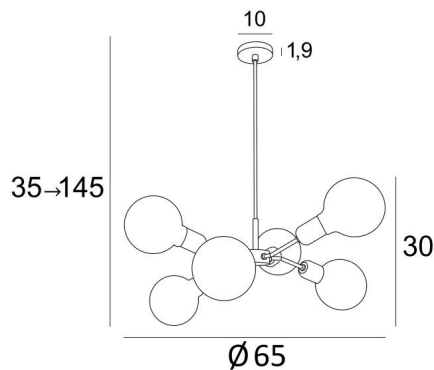

POLPO 1

POLPO 1 in brushed bronze with soft bulbs. Metal finish code: 29

POLPO 1 is a complete brass suspension and, with its bundle of decorative light bulbs, perfectly matches what is currently on the market

OVERALL SIZES

H35→145cm Ø65cm

BASE

Ø10 x 1,9cm

TECHNICAL DATA

Six E27 fittings mounted on fixed arms

LED bulb Gold Ø125mm: dim code 6834 000 (option)

LED bulb Frosted Ø95mm: dim code 6827 000 (option)

LED bulb Soft Ø95mm: dim code 6860 000 (option)

LED bulb Soft Ø125mm: dim code 6861 000 (option)

Suspension adjustable in height when mounting

On request: a longer suspension tube

Dimmable suspension

A fixing plate for the ceiling base ([plan in PDF](#))