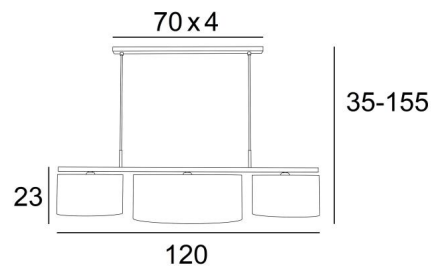

SVEND in brushed bronze with lampshades in Raphia Banane and Raphia Nature (materials from category 3)