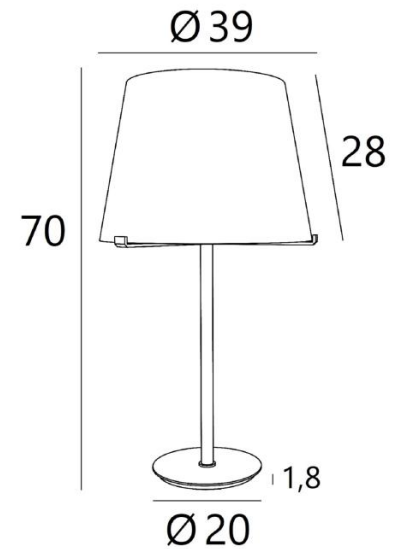

MALMÖ 2 o

MALMÖ 2 o in light bronze with lampshade in Lin Moscou (fabric from category 2)

MALMÖ 2 o is a superb table light with a conical lampshade.

With its perfect design, just the right proportions and luxurious, meticulous workmanship, this contemporary, timeless lamp will be the centre of attention

MALMÖ 2 o is available in a smaller size, a floor light (**MALMÖ FLOOR**) and a wall light (**GÖTEBORG**)

OVERALL SIZES

H70cm Ø39cm

BASE

Ø20 x 1,8cm

TECHNICAL DATA

E27 fitting without ring

Electrical cord: switch 25cm from the base then plug 150cm away on the cable

Double-insulated black silk cable

AVAILABLE METAL FINISHES AND CODES

25 - Brushed brass - 2302 025

28 - Light bronze - 2302 028

29 - Brushed bronze - 2302 029

LAMPSHADE : SIZES & CODE

Ø28 - 38 - 28cm

Code: 2302 + fabric code