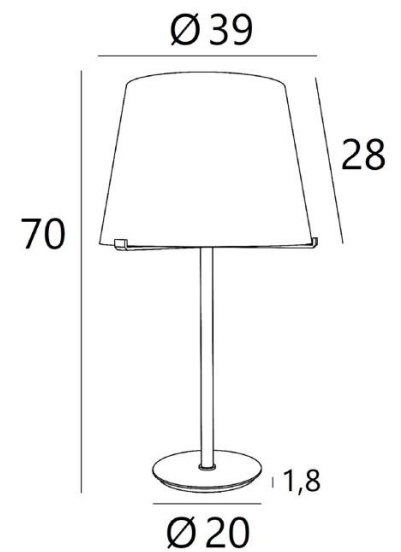

MALMÖ 2 o

MALMÖ 2 o in light bronze with lampshade in Lin Moscou (fabric from category 2)

MALMÖ 2 o is a superb table light with a conical lampshade.

With its perfect design, just the right proportions and luxurious, meticulous workmanship, this contemporary, timeless lamp will be the centre of attention

MALMÖ 2 o is available in a smaller size, a floor light (**MALMÖ FLOOR**) and a wall light (**GÖTEBORG**)

OVERALL SIZES

H70cm Ø39cm

BASE

Ø20 x 1,8cm

TECHNICAL DATA

E27 fitting without ring

Electrical cord: switch 25cm from the base then plug 150cm away on the cable

Double-insulated black silk cable

AVAILABLE METAL FINISHES AND CODES

25 - Brushed brass - 2302 025

28 - Light bronze - 2302 028

29 - Brushed bronze - 2302 029

LAMPSHADE : SIZES & CODE

Ø28 - 38 - 28cm

Code: 2302 + fabric code