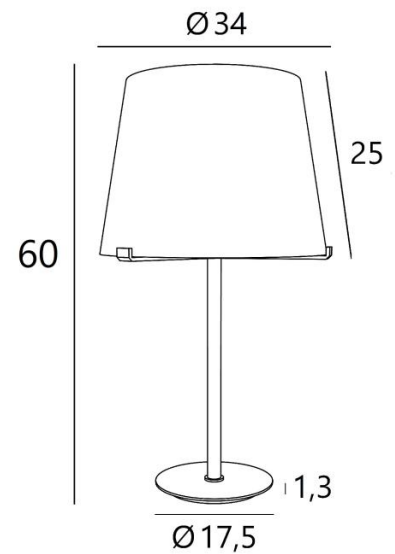

MALMÖ 1 o

MALMÖ 1 o in brushed bronze with conical lampshade in Lin Moscou (fabric category 2)

MALMÖ 1 o is a superb table light with a conical lampshade.

With its perfect design, just the right proportions and luxurious, meticulous workmanship, this contemporary, timeless lamp will be the centre of attention

MALMÖ 1 o is available in a larger size, a floor light (**MALMÖ FLOOR**) and a wall light (**GÖTEBORG**)

OVERALL SIZES

H60cm Ø34cm

BASE

Ø17,5 x 1,3cm

TECHNICAL DATA

E27 fitting without ring

Electrical cord: switch 25cm from the base then plug 150cm away on the cable

Double-insulated black silk cable

AVAILABLE METAL FINISHES AND CODES

25 - Brushed brass - 2301 025

28 - Light bronze - 2301 028

29 - Brushed bronze - 2301 029

LAMPSHADE : SIZES & CODE

Ø25 - 33 - 25cm

Code: 2301 + fabric code