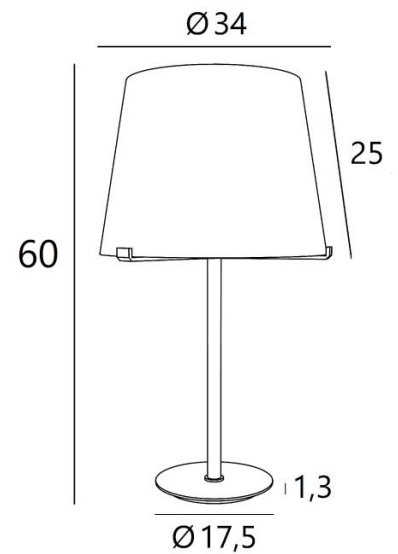

MALMÖ 1 o

MALMÖ 1 o in brushed bronze with conical lampshade in Lin Moscou (fabric category 2)

MALMÖ 1 o is a superb table light with a conical lampshade.

With its perfect design, just the right proportions and luxurious, meticulous workmanship, this contemporary, timeless lamp will be the centre of attention

MALMÖ 1 o is available in a larger size, a floor light (**MALMÖ FLOOR**) and a wall light (**GÖTEBORG**)

OVERALL SIZES

H60cm Ø34cm

BASE

Ø17,5 x 1,3cm

TECHNICAL DATA

E27 fitting without ring

Electrical cord: switch 25cm from the base then plug 150cm away on the cable

Double-insulated black silk cable

AVAILABLE METAL FINISHES AND CODES

25 - Brushed brass - 2301 025

28 - Light bronze - 2301 028

29 - Brushed bronze - 2301 029

LAMPSHADE : SIZES & CODE

Ø25 - 33 - 25cm

Code: 2301 + fabric code