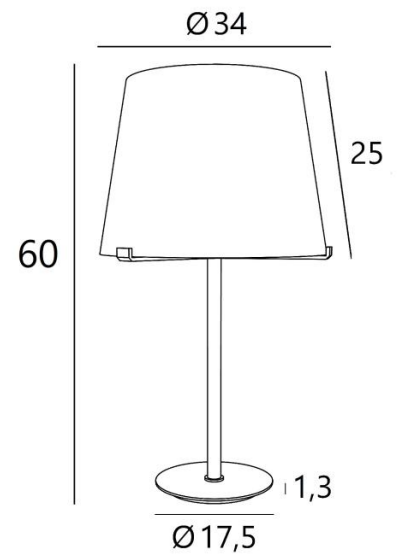

MALMÖ 1 o

MALMÖ 1 o in brushed bronze with conical lampshade in Lin Moscou (fabric category 2)

MALMÖ 1 o is a superb table light with a conical lampshade.

With its perfect design, just the right proportions and luxurious, meticulous workmanship, this contemporary, timeless lamp will be the centre of attention

OVERALL SIZES

H60cm Ø34cm

BASE

Ø17,5 x 1,3cm

TECHNICAL DATA

E27 fitting without ring

Electrical cord: switch 25cm from the base then plug 150cm away on the cable

Double-insulated black silk cable

AVAILABLE METAL FINISHES AND CODES

28 - Light bronze - 2301 028

29 - Brushed bronze - 2301 029

LAMP SHADE : SIZES & CODE

Ø25 - 33 - 25cm

Code: 2301 + fabric code

We propose more than 180 fabrics/materials/colors for lampshades